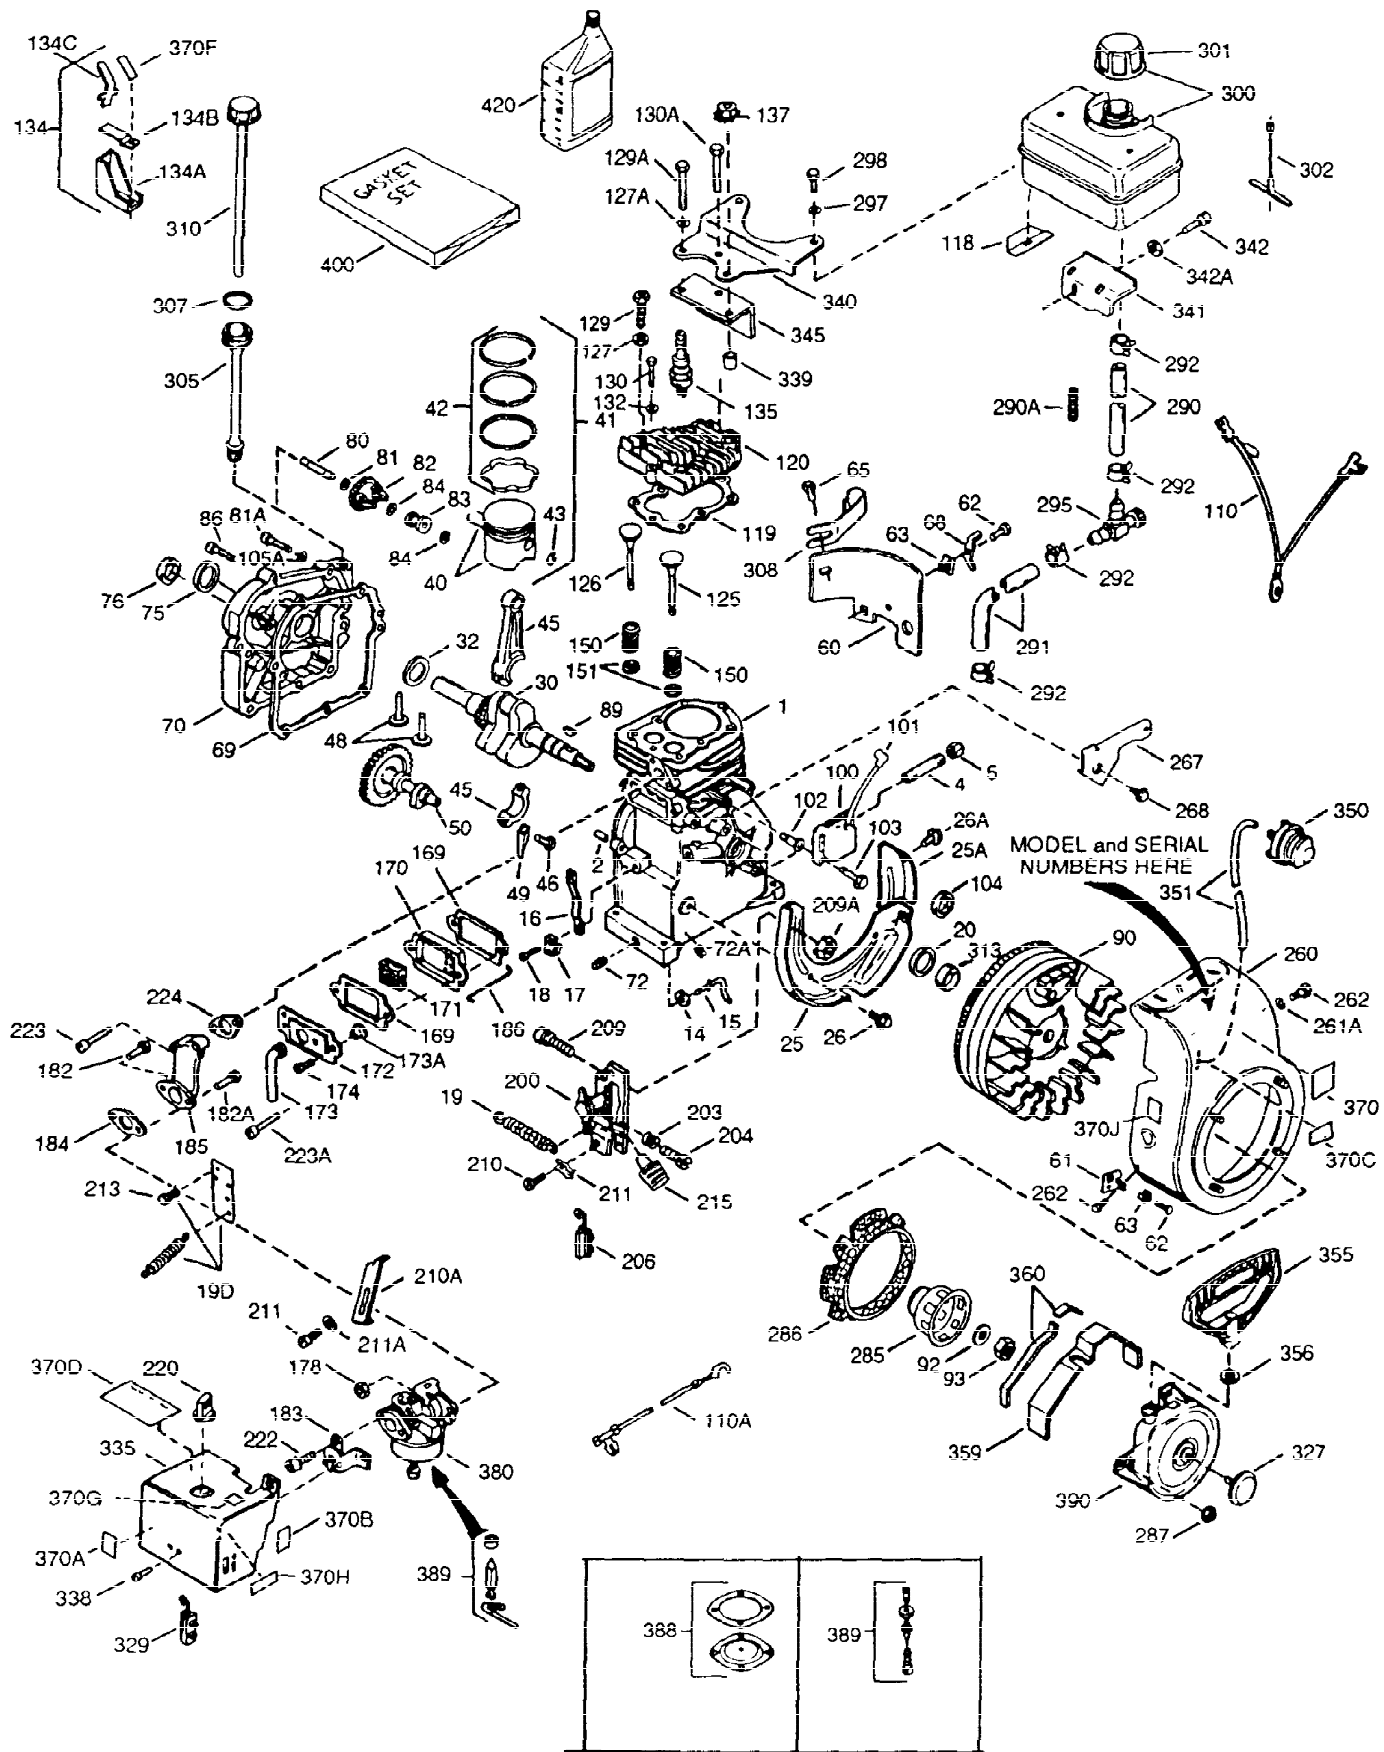

ILLUSTRATION SHOWS TYPICAL PARTS ONLY. ORDER BY PART NUMBER. PARTS NOT LISTED ARE SUPPLIED BY OEM

Ref #	Part Number	Qty	Description
1	34708A	1	Cylinder (Incl. 2, 20 & 72)
2	26727	2	Dowel Pin
14	28277	1	Washer
15	31334	1	Governor Rod
16	31336	1	Governor Lever
17	31335	1	Governor Lever Clamp
18	650548	1	Screw, 8-32 x 5/16"
19	34593	1	Extension Spring
20	32600	1	Oil Seal
25	33342	1	Blower Housing Baffle
25A	35883	1	Baffle Extension
26	650561	2	Screw, 1/4-20 x 5/8"
26A	650884	1	Screw, 8-32 x 1/2"
30	35902	1	Crankshaft
40	34514	1	Piston, Pin & Ring Set (Std.)
40	34515	1	Piston, Pin & Ring Set (.010" OS)
40	34516	1	Piston, Pin & Ring Set (.020" OS)
41	32538B	1	Piston & Pin Ass'y. (Std.) (Incl. 43)
41	32548B	1	Piston & Pin Ass'y. (.010" OS) (Incl. 43)
41	32549B	1	Piston & Pin Ass'y. (.020" OS) (Incl. 43)
42	28986	1	Ring Set (Std.)
42	28987	1	Ring Set (.010" OS)
42	28988	1	Ring Set (.020" OS)
43	20381	2	Piston Pin Retaining Ring
45	30963B	1	Connecting Rod Ass'y. (Incl. 46 & 49)
46	32610A	2	Connecting Rod Bolt
48	27241	2	Valve Lifter
49	28594	1	Oil Dipper
50	33149A	1	Camshaft (BCR)
60	29745	1	Blower Housing Extension
65	650128	1	Screw, 10-24 x 1/2"
69	27677A	1	* Cylinder Cover Gasket
70	35863	1	Cylinder Cover (Incl. 75, 80, 311 & 3 12)
72	27642	2	Oil Drain Plug
75	26208	1	Oil Seal
80	30574	1	Governor Shaft
81	30590A	1	Washer
82	30591	1	Governor Gear Ass'y. (Incl. 81)
83	30588A	1	Governor Spool
84	29193	2	Retaining Ring
86	650488	7	Screw, 1/4-20 x 1-1/4"
89	610961	1	Flywheel Key
90	611080	1	Flywheel
92	650815	1	Belleville Washer
93	650816	1	Flywheel Nut
100	34443A	1	Solid State Ignition
102	650872	2	Solid State Mounting Stud
103	650814	2	Screw, Torx T-15, 10-24 x 1"
110	35182	1	Ground Wire
119	29953C	1	* Cylinder Head Gasket
120	30579A	1	Cylinder Head (Incl. 130)
125	29313C	1	Exhaust Valve (Std.) (Incl. 151)
125	29315C	1	Exhaust Valve (1/32" OS) (Incl. 151)
126	29314B	1	Intake Valve (Std.) (Incl. 151)
126	29315C	1	Intake Valve (1/32" OS) (Incl. 151)