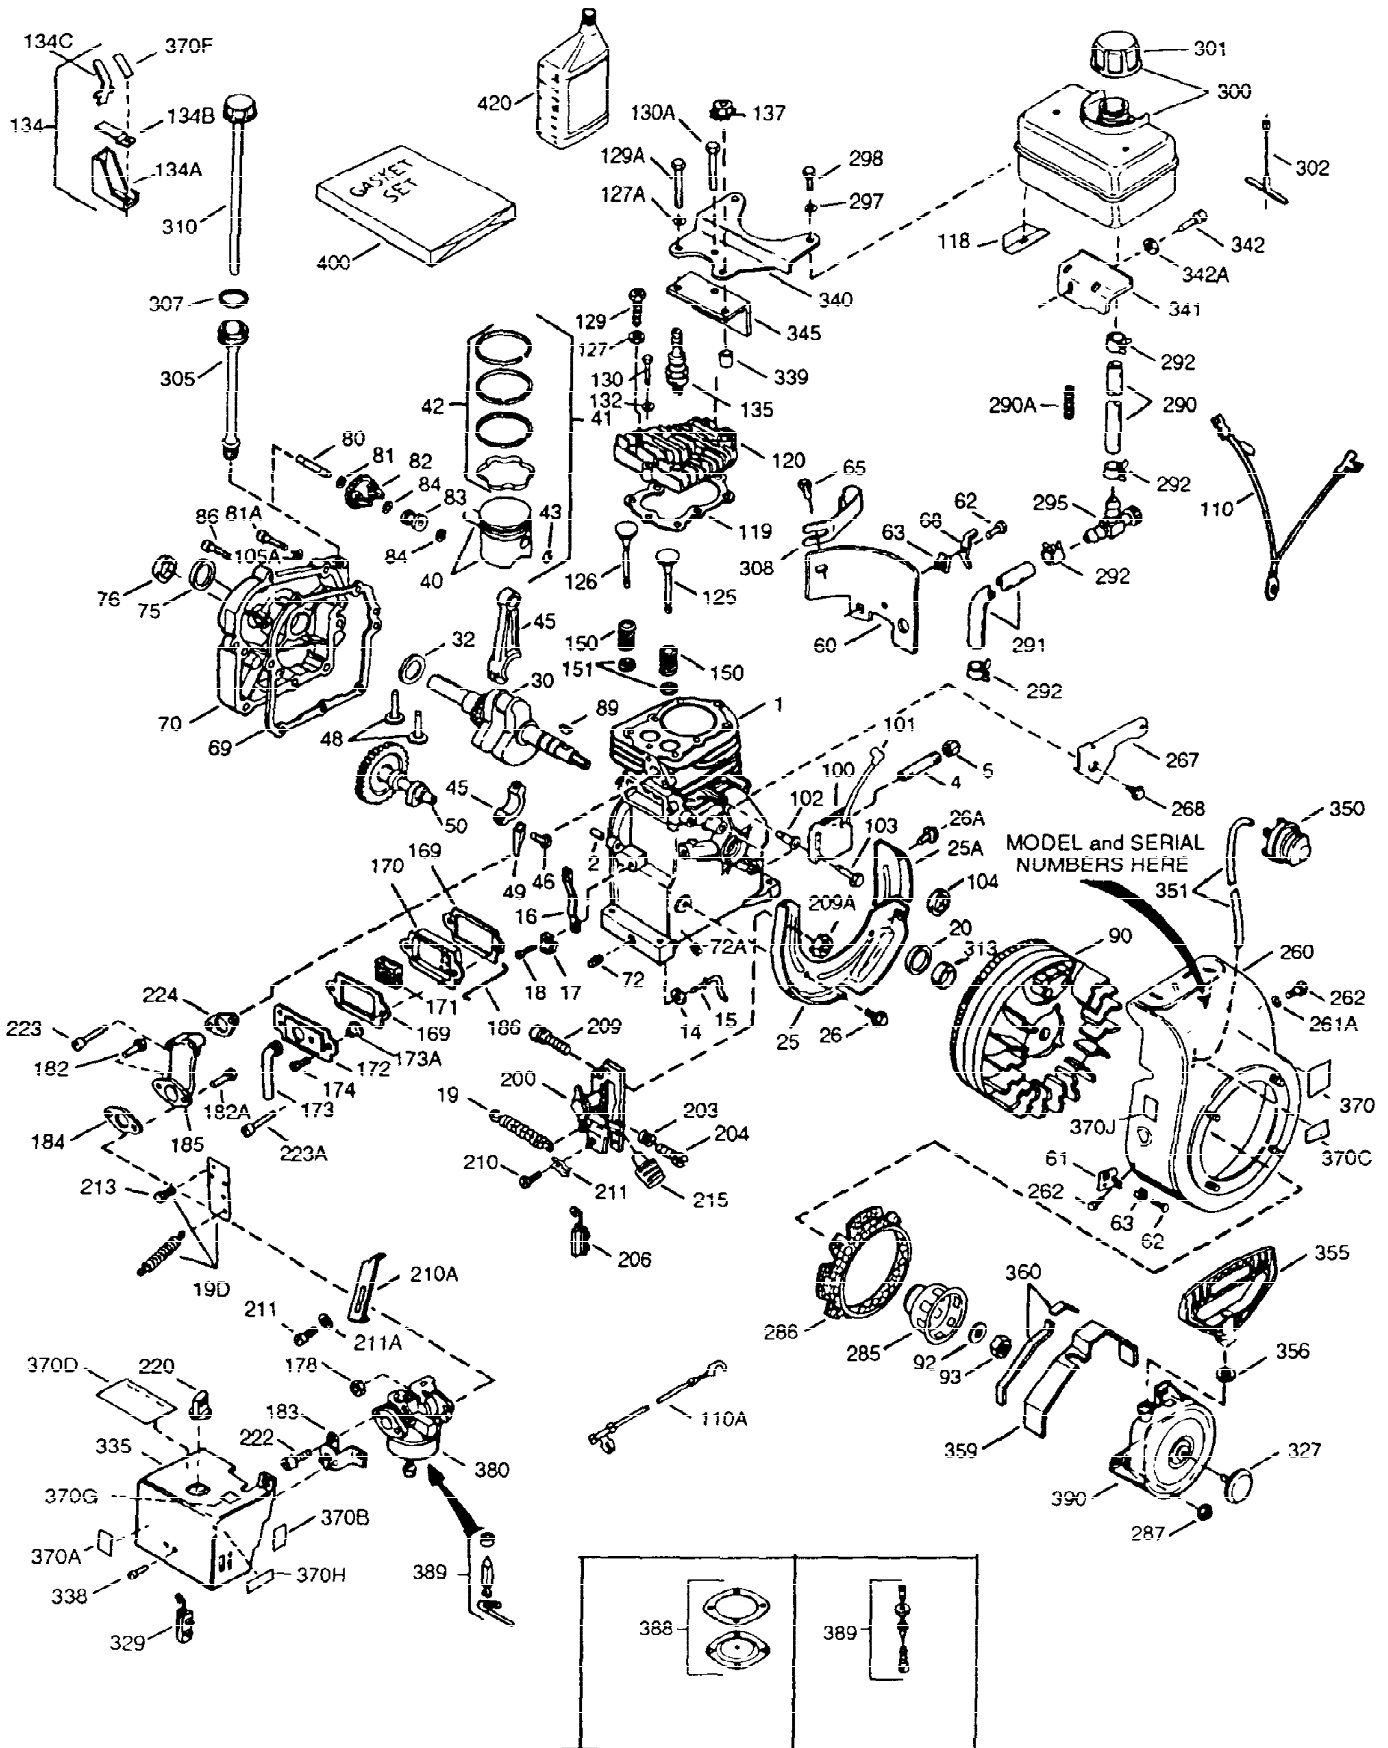

ILLUSTRATION SHOWS TYPICAL PARTS ONLY. ORDER BY PART NUMBER. PARTS NOT LISTED ARE SUPPLIED BY OEM

Ref #	Part Number	Qty	Description
1	35115A	1	Cylinder (Incl. 2, 20 & 72)
2	26727	2	Dowel Pin
14	28277	1	Washer
15	31334	1	Governor Rod
16	31336	1	Governor Lever
17	31335	1	Governor Lever Clamp
18	650548	1	Screw, 8-32 x 5/16"
19	34593	1	Extension Spring
20	32600	1	Oil Seal
25	33342	1	Blower Housing Baffle
25A	35883	1	Baffle Extension
26	650561	2	Screw, 1/4-20 x 5/8"
26A	650884	1	Screw, 8-32 x 1/2"
30	34709	1	Crankshaft
40	34514	1	Piston, Pin & Ring Set (Std.)
40	34515	1	Piston, Pin & Ring Set (.010" OS)
40	34516	1	Piston, Pin & Ring Set (.020" OS)
41	32538B	1	Piston & Pin Ass'y. (Std.) (Incl. 43)
41	32548B	1	Piston & Pin Ass'y. (.010" OS) (Incl. 43)
41	32549B	1	Piston & Pin Ass'y. (.020" OS) (Incl. 43)
42	28986	1	Ring Set (Std.)
42	28987	1	Ring Set (.010" OS)
42	28988	1	Ring Set (.020" OS)
43	20381	2	Piston Pin Retaining Ring
45	30963B	1	Connecting Rod Ass'y. (Incl. 46 & 49)
46	32610A	2	Connecting Rod Bolt
48	27241	2	Valve Lifter
49	28594	1	Oil Dipper
50	33149A	1	Camshaft (BCR)
60	29745	1	Blower Housing Extension
65	650128	1	Screw, 10-24 x 1/2"
69	27677A	1	* Cylinder Cover Gasket
70	34683	1	Cylinder Cover (Incl. 75, 80, 311 & 3 12)
72	27642	2	Oil Drain Plug
75	26208	1	Oil Seal
80	30574	1	Governor Shaft
81	30590A	1	Washer
82	30591	1	Governor Gear Ass'y. (Incl. 81)
83	30588A	1	Governor Spool
84	29193	2	Retaining Ring
86	650488	7	Screw, 1/4-20 x 1-1/4"
89	610961	1	Flywheel Key
90	611080	1	Flywheel
92	650815	1	Belleville Washer
93	650816	1	Flywheel Nut
100	34443A	1	Solid State Ignition
101	610118	1	Spark Plug Cover
102	650872	2	Solid State Mounting Stud
103	650814	2	Screw, Torx T-15, 10-24 x 1
110	35182	1	Ground Wire
119	29953C	1	* Cylinder Head Gasket
120	30579A	1	Cylinder Head (Incl. 130)
125	29313C	1	Exhaust Valve (Std.) (Incl. 151)
125	29315C	1	Exhaust Valve (1/32" OS) (Incl. 151)
126	29314B	1	Intake Valve (Std.) (Incl. 151)