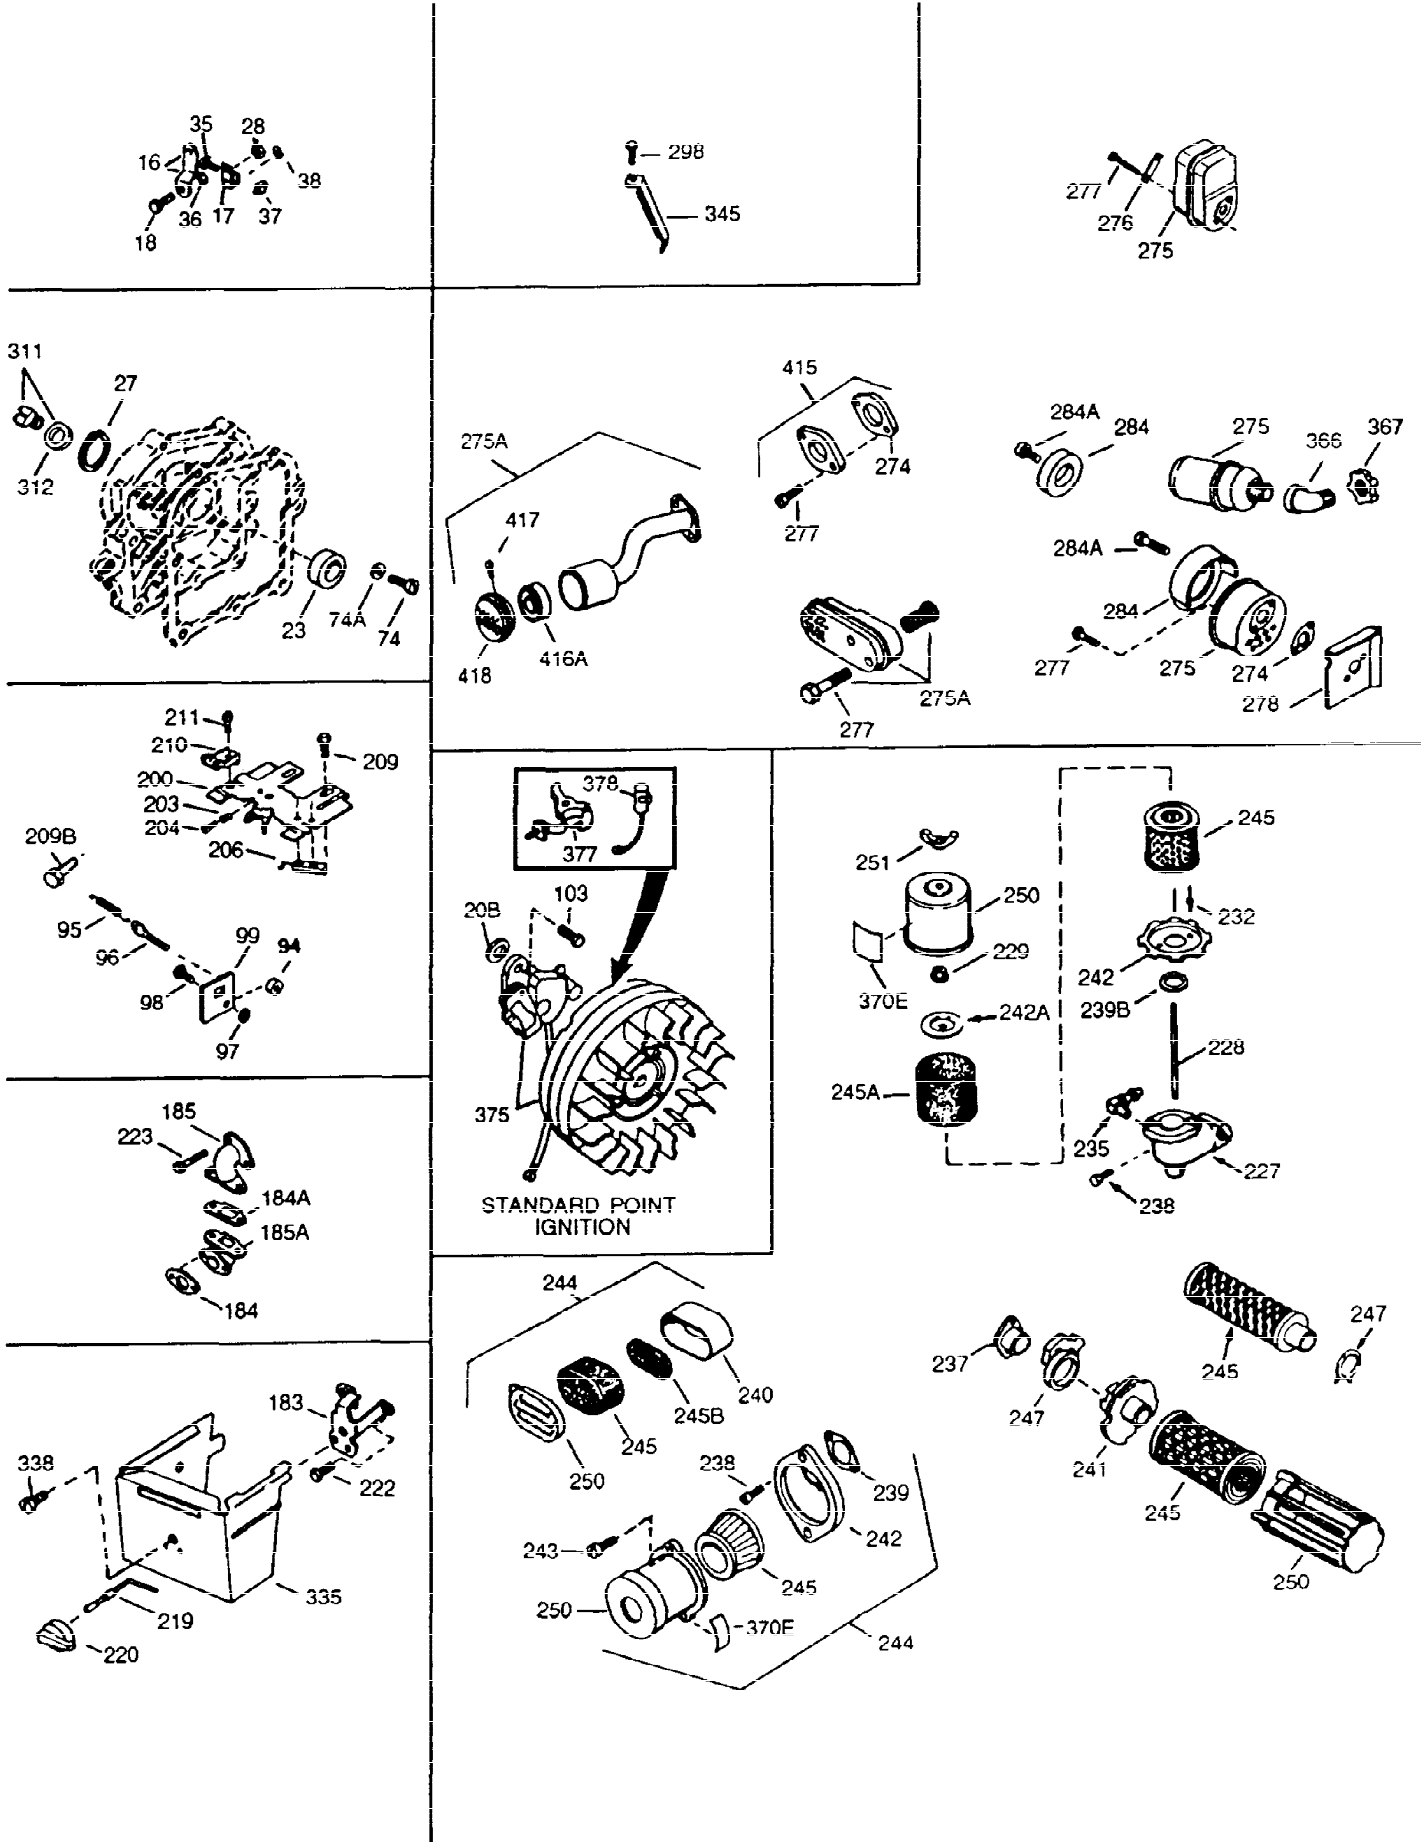

ILLUSTRATION SHOWS TYPICAL PARTS ONLY. ORDER BY PART NUMBER. PARTS NOT LISTED ARE SUPPLIED BY OEM.

Ref #	Part Number	Qty	Description
16	31336	1	Governor Lever
17	31335	1	Governor Lever Clamp
18	650548	1	Screw, 8-32 x 5/16"
103	650814	2	Screw, Torx T-15, 10-24 x 1
131	6021A	3	Screw, 5/16-18 x 1-1/2"
184	31688A	1	* Carburetor To Intake Pipe Gasket
185	34597	1	Intake Pipe
200	33879A	1	Control Bracket (Incl. 203 thru 211)
203	31342	1	Compression Spring
204	650549	1	Screw, 5-40 x 7/16"
206	610973	1	Terminal
210	27793	1	Conduit Clip
211	28942	1	Screw, 10-32 x 3/8"
223	650451	2	Screw, 1/4-20 x 1
238	28820	2	Screw, 10-32 x 1/2"
239	27272A	1	* Air Cleaner Gasket
242	31914	1	Air Cleaner Base
243	650152	2	Screw, 8-32 x 3/8"
245	30727	1	Air Cleaner Filter
250	31715	1	Air Cleaner Cover
275	34610	1	Muffler (Incl. 277)
276	30083	1	Lock Plate
277	650795	2	Screw, 1/4-20 x 2-1/4"
298	650665	2	Screw, 1/4-15 x 7/8"
345	32664	1	Heat Baffle