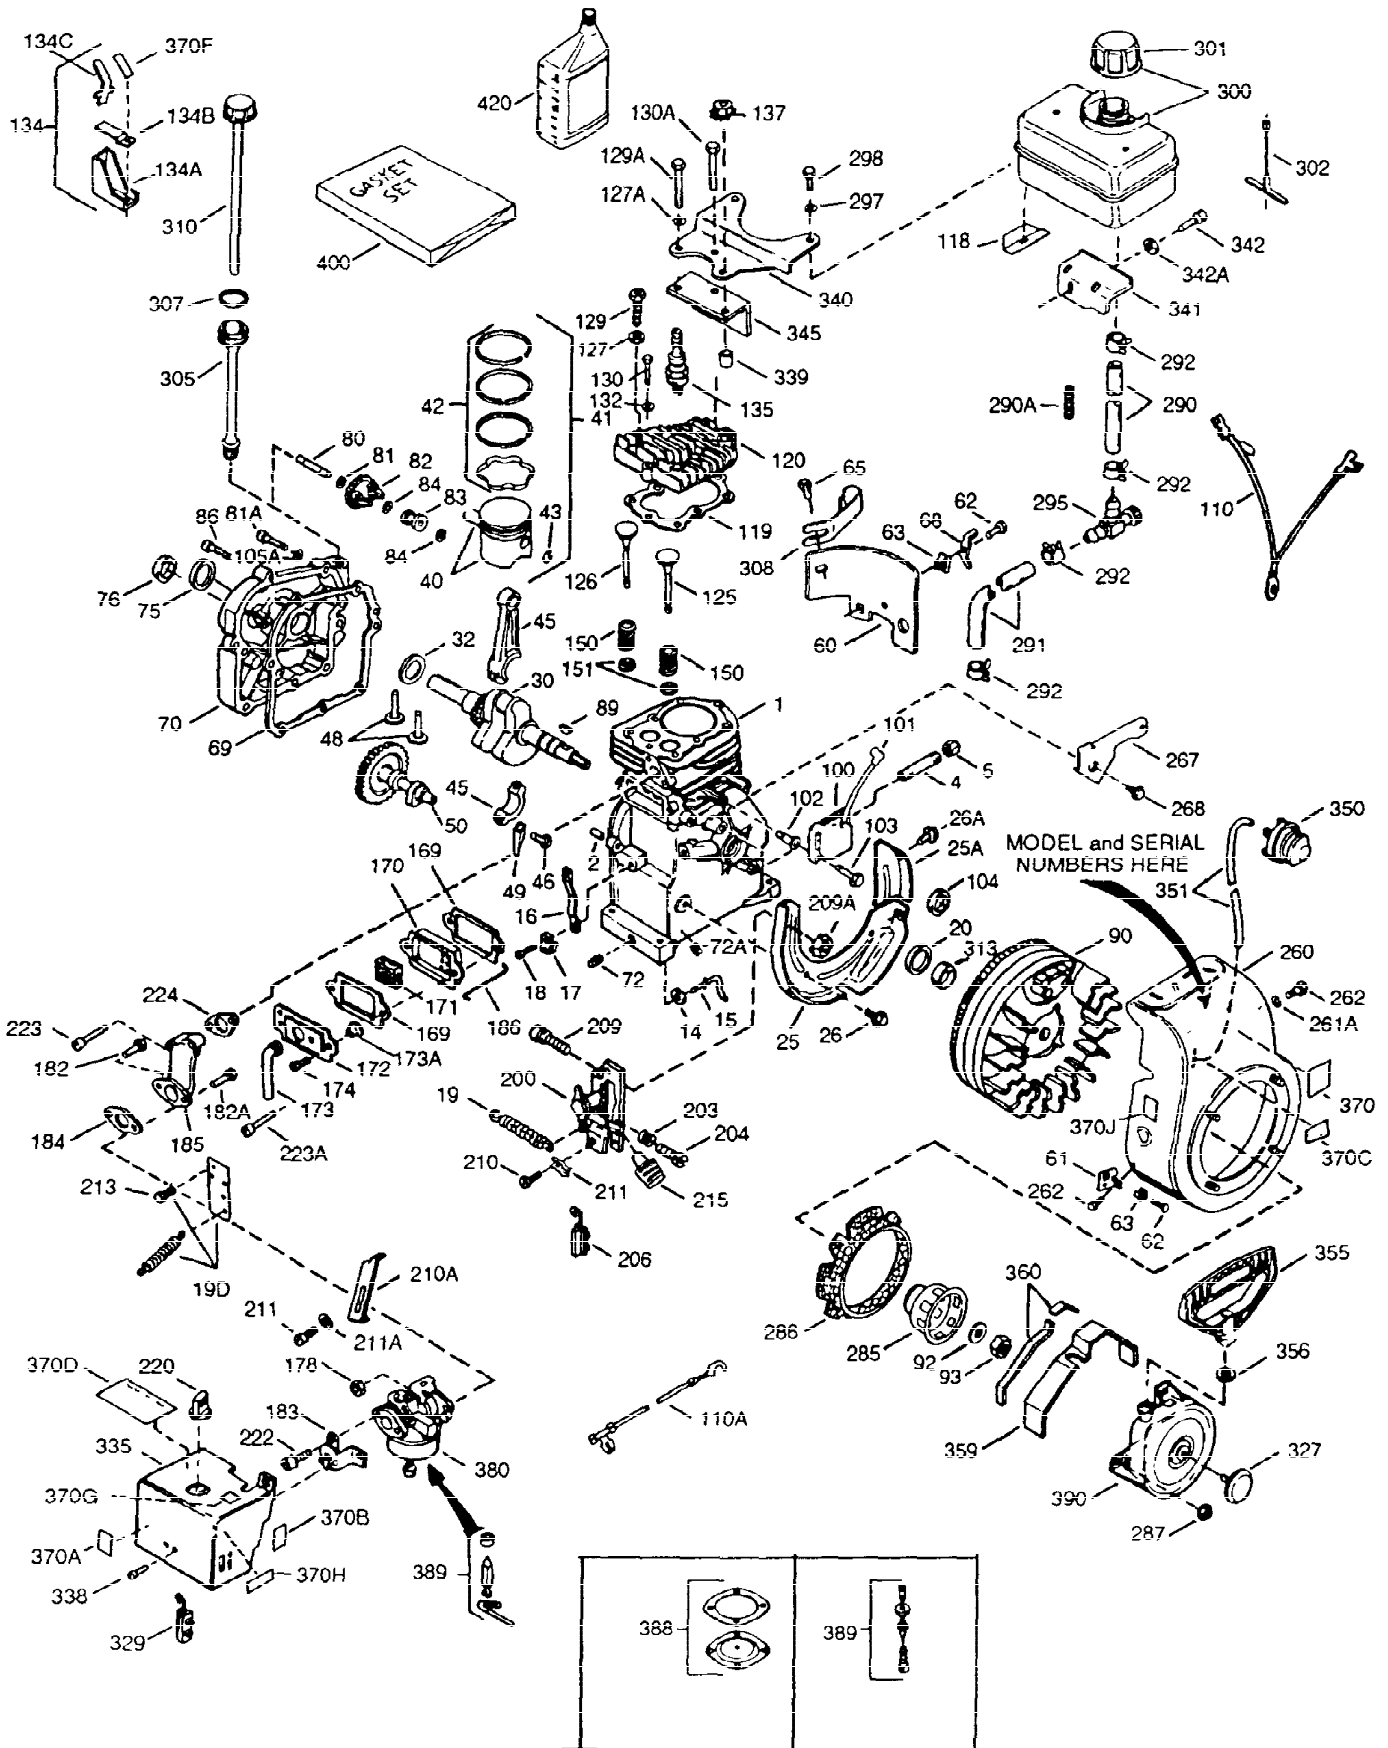

ILLUSTRATION SHOWS TYPICAL PARTS ONLY. ORDER BY PART NUMBER. PARTS NOT LISTED ARE SUPPLIED BY OEM

Ref #	Part Number	Qty	Description
1	34708A	1	Cylinder (Incl. 2, 20 & 72)
2	26727	2	Dowel Pin
14	28277	1	Washer
15	31334	1	Governor Rod
16	31336	1	Governor Lever
17	31335	1	Governor Lever Clamp
18	650548	1	Screw, 8-32 x 5/16"
19	34593	1	Extension Spring
20	32600	1	Oil Seal
25	33342	1	Blower Housing Baffle
25A	35883	1	Baffle Extension
26	650561	2	Screw, 1/4-20 x 5/8"
26A	650884	1	Screw, 8-32 x 1/2"
30	34730	1	Crankshaft
40	34514	1	Piston, Pin & Ring Set (Std.)
40	34515	1	Piston, Pin & Ring Set (.010" OS)
40	34516	1	Piston, Pin & Ring Set (.020" OS)
41	32538B	1	Piston & Pin Ass'y. (Std.) (Incl. 43)
41	32548B	1	Piston & Pin Ass'y. (.010" OS) (Incl. 43)
41	32549B	1	Piston & Pin Ass'y. (.020" OS) (Incl. 43)
42	28986	1	Ring Set (Std.)
42	28987	1	Ring Set (.010" OS)
42	28988	1	Ring Set (.020" OS)
43	20381	2	Piston Pin Retaining Ring
45	30963B	1	Connecting Rod Ass'y. (Incl. 46 & 49)
46	32610A	2	Connecting Rod Bolt
48	27241	2	Valve Lifter
49	28594	1	Oil Dipper
50	33149A	1	Camshaft (BCR)
60	29745	1	Blower Housing Extension
65	650128	1	Screw, 10-24 x 1/2"
69	27677A	1	* Cylinder Cover Gasket
70	35863	1	Cylinder Cover (Incl. 75, 80, 311 & 3 12)
72	27642	2	Oil Drain Plug
75	26208	1	Oil Seal
80	30574	1	Governor Shaft
81	30590A	1	Washer
82	30591	1	Governor Gear Ass'y. (Incl. 81)
83	30588A	1	Governor Spool
84	29193	2	Retaining Ring
86	650488	7	Screw, 1/4-20 x 1-1/4"
89	610961	1	Flywheel Key
90	611080	1	Flywheel
92	650815	1	Belleville Washer
93	650816	1	Flywheel Nut
100	34443A	1	Solid State Ignition
102	650872	2	Solid State Mounting Stud
103	650814	2	Screw, Torx T-15, 10-24 x 1"
110	35182	1	Ground Wire
119	29953C	1	* Cylinder Head Gasket
120	30579A	1	Cylinder Head (Incl. 130)
125	29313C	1	Exhaust Valve (Std.) (Incl. 151)
125	29315C	1	Exhaust Valve (1/32" OS) (Incl. 151)
126	29314B	1	Intake Valve (Std.) (Incl. 151)
126	29315C	1	Intake Valve (1/32" OS) (Incl. 151)