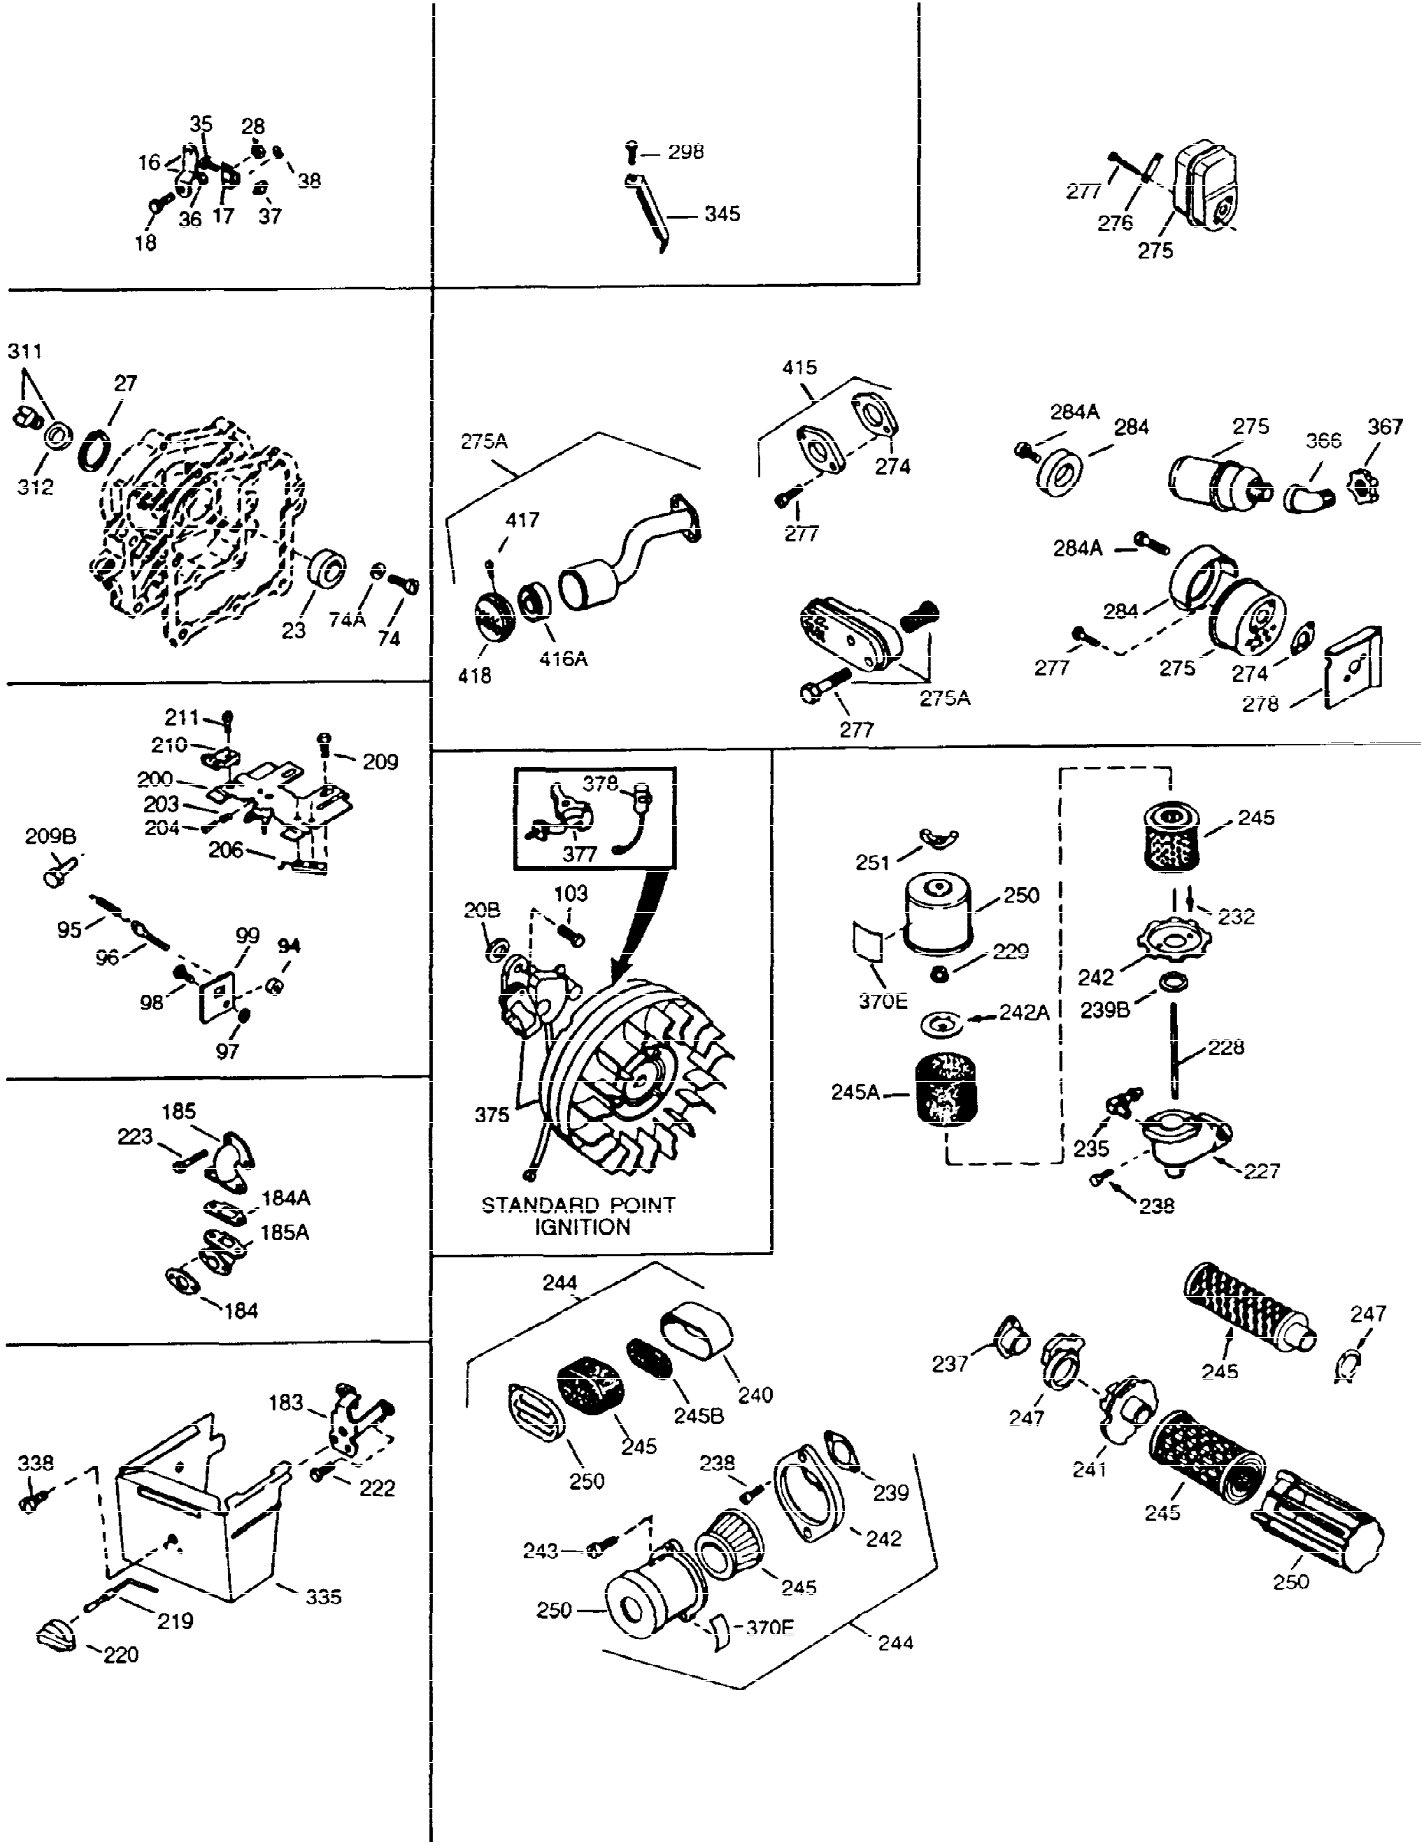

ILLUSTRATION SHOWS TYPICAL PARTS ONLY. ORDER BY PART NUMBER. PARTS NOT LISTED ARE SUPPLIED BY OEM.

Ref #	Part Number	Qty	Description
16	31336	1	Governor Lever
17	31335	1	Governor Lever Clamp
18	650548	1	Screw, 8-32 x 5/16"
103	650814	2	Screw, Torx T-15, 10-24 x 1"
131	6021A	1	Screw, 5/16-18 x 1-1/2"
184	31688A	1	* Carburetor To Intake Pipe Gasket
185	34597	1	Intake Pipe
200	33858A	1	Control Bracket (Incl.203,204,206,209 ,209A)
203	31342	1	Compression Spring
204	650549	1	Screw, 5-40 x 7/16"
206	610973	1	Terminal
223	650451	2	Screw, 1/4-20 x 1"
238	650932	2	Screw, 10-32 x 49/64"
239	34338	1	Air Cleaner Gasket
241	35797	1	Air Cleaner Collar
245	35066	1	Air Cleaner Filter
250	35065	1	Air Cleaner Cover
274	30081A	1	* Exhaust Gasket
275	30996	1	Muffler
277	650493	2	Screw, 1/4-20 x 1-3/4"
284A	650665	1	Screw, 1/4-15 x 3/4"
284	30997	1	Muffler Cover
298	650665	2	Screw, 1/4-15 x 7/8"
311	27625	1	Oil Fill Plug (Incl. 312)
312	29673	1	* Oil Fill Plug Gasket
345	32664	1	Heat Baffle