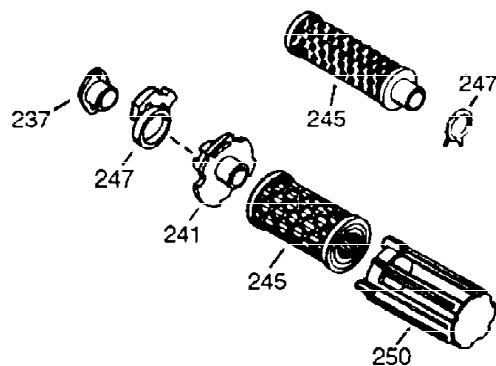

ILLUSTRATION SHOWS TYPICAL PARTS ONLY. ORDER BY PART NUMBER. PARTS NOT LISTED ARE SUPPLIED BY OEM.

VIEW 2 OF 2