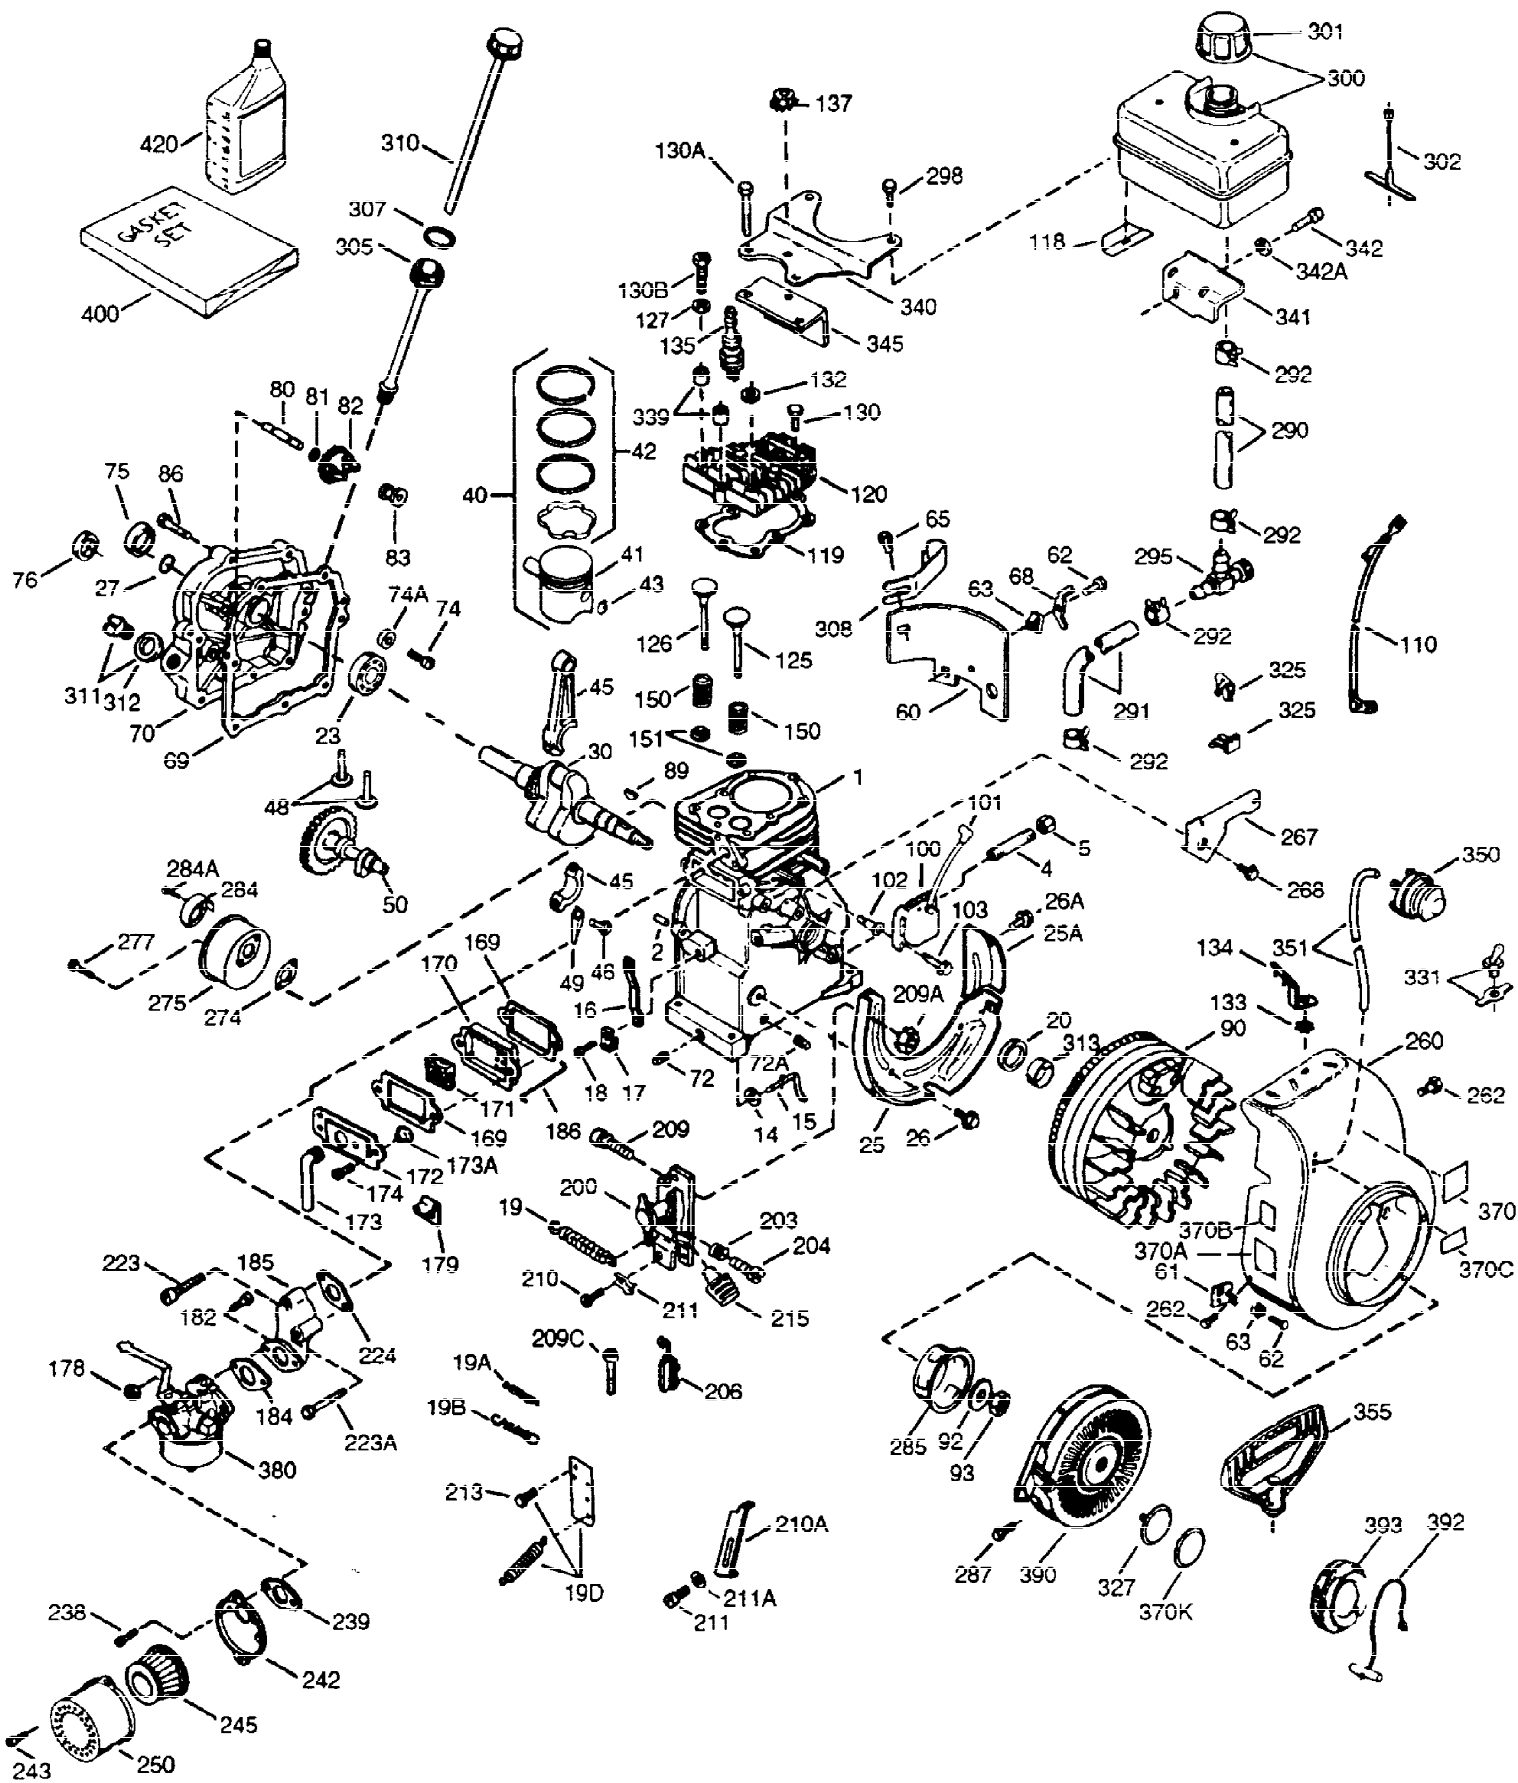

ILLUSTRATION SHOWS TYPICAL PARTS ONLY. ORDER BY PART NUMBER. PARTS NOT LISTED ARE SUPPLIED BY OEM.

VIEW 1 OF 2

Ref #	Part Number	Qty	Description
1	36560	1	Cylinder (Incl. 2,20,72 & 125)
2	26727	2	Dowel Pin
14	28277	1	Washer
15	31334	1	Governor Rod
16	31336	1	Governor Lever
17	31335	1	Governor Lever Clamp
18	650548	1	Screw, 8-32 x 5/16"
19	34593	1	Extension Spring
20	32600	1	Oil Seal
25A	35883	1	Baffle Extension
25	36552	1	Blower Housing Baffle (Incl. 262)
26	650802	2	Screw, 1/4-20 x 5/8"
26A	650926	1	Screw, 8-32 x 21/64"
30	34730	1	Crankshaft
40	34514	1	Piston, Pin & Ring Set (Std.)
40	34515	1	Piston, Pin & Ring Set (.010" OS)
40	34516	1	Piston, Pin & Ring Set (.020" OS)
41	32538B	1	Piston & Pin Ass'y. (Std.) (Incl. 43)
41	32548B	1	Piston & Pin Ass'y. (.010" OS) (Incl. 43)
41	32549B	1	Piston & Pin Ass'y. (.020" OS) (Incl. 43)
42	28986	1	Ring Set (Std.)
42	28987	1	Ring Set (.010" OS)
42	28988	1	Ring Set (.020" OS)
43	20381	2	Piston Pin Retaining Ring
45	30963B	1	Connecting Rod Ass'y. (Incl. 46 & 49)
46	32610A	2	Connecting Rod Bolt
48	27241	2	Valve Lifter
49	28594	1	Oil Dipper
50	33149A	1	Camshaft (BCR)
60	29745	1	Blower Housing Extension
65	650128	1	Screw, 10-24 x 1/2"
69	27677A	1	* Cylinder Cover Gasket
70	35863A	1	Cylinder Cover (Incl. 75 thru 83, 311 & 312)
72	27642	2	Oil Drain Plug
75	26208	1	Oil Seal
80	30574A	1	Governor Shaft
81	30590A	1	Washer
82	30591	1	Governor Gear Ass'y. (Incl. 81)
83	30588A	1	Governor Spool
86	650488	7	Screw, 1/4-20 x 1-1/4"
89	610961	1	Flywheel Key
90	611195	1	Flywheel
92	650815	1	Belleville Washer
93	650816	1	Flywheel Nut
100	34443A	1	Solid State Ignition
102	650872	2	Solid State Mounting Stud
103	651007	2	Screw, Torx T-15, 10-24 x 15/16"
110	35182	1	Ground Wire
119	36437	1	* Cylinder Head Gasket
120	36438	1	Cylinder Head (Incl. 130)
125	36471	1	Exhaust Valve (Std.) (Incl. 151)
125	36472	1	Exhaust Valve (1/32" OS) (Incl. 151)
126	29314B	1	Intake Valve (Std.) (Incl. 151)
126	29315C	1	Intake Valve (1/32" OS) (Incl. 151)
130	650694A	7	Screw, 5/16-18 x 2"