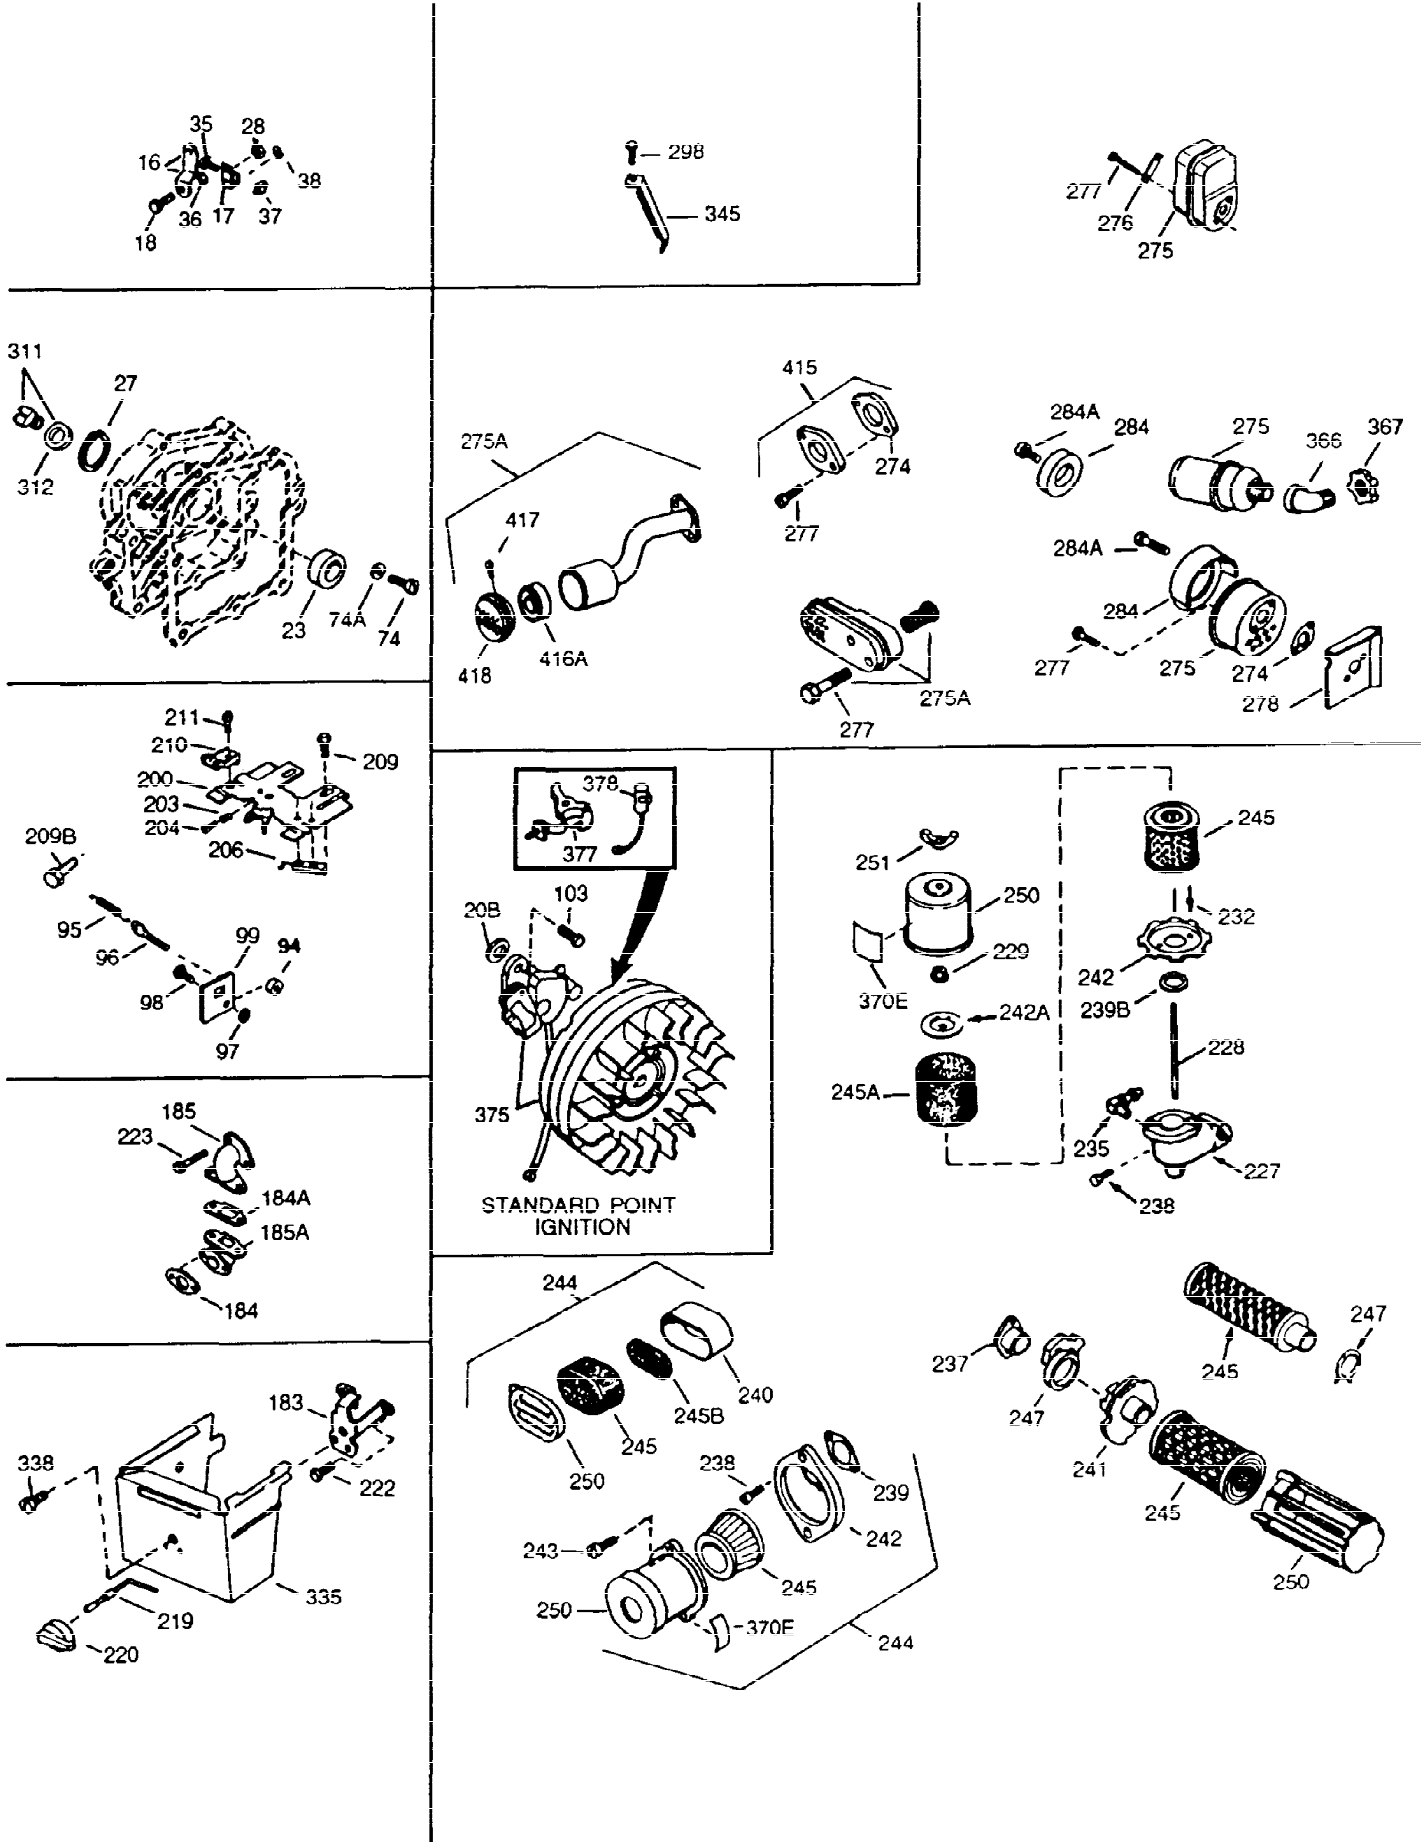

ILLUSTRATION SHOWS TYPICAL PARTS ONLY. ORDER BY PART NUMBER. PARTS NOT LISTED ARE SUPPLIED BY OEM.

Ref #	Part Number	Qty	Description
16	31510	1	Governor Lever
17	31335	1	Governor Lever Clamp
18	650548	1	Screw, 8-32 x 5/16"
103	650814	2	Screw, Torx T-15, 10-24 x 1
131	6021A	3	Screw, 5/16-18 x 1-1/2"
184	26756	1	* Carburetor To Intake Pipe Gasket
185	28416A	1	Intake Pipe
200	33858A	1	Control Bracket (Incl.19,203,204,206)
203	31342	1	Compression Spring
204	650549	1	Screw, 5-40 x 7/16"
206	610973	1	Terminal
223	650664	1	Screw, 1/4-20 x 1-19/32"
238	28820	2	Screw, 10-32 x 1/2"
239	27272A	1	* Air Cleaner Gasket
242	31691	1	Air Cleaner Base
243	650152	2	Screw, 8-32 x 3/8"
245	30727	1	Air Cleaner Filter
250	31715	1	Air Cleaner Cover
261	29212	2	Screw, 1/4-28 x 7/16"
274	30081A	1	* Exhaust Gasket
275	30996	1	Muffler
277	650493	2	Screw, 1/4-20 x 1-3/4"
298	650665	2	Screw, 1/4-15 x 7/8"
345	33344	1	Heat Baffle