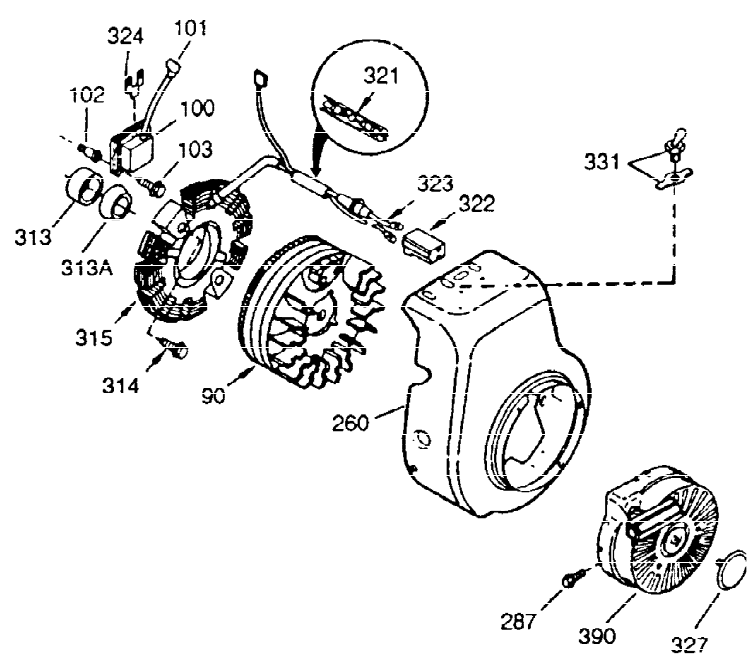

ILLUSTRATION SHOWS TYPICAL PARTS ONLY. ORDER BY PART NUMBER. PARTS NOT LISTED ARE SUPPLIED BY OEM.