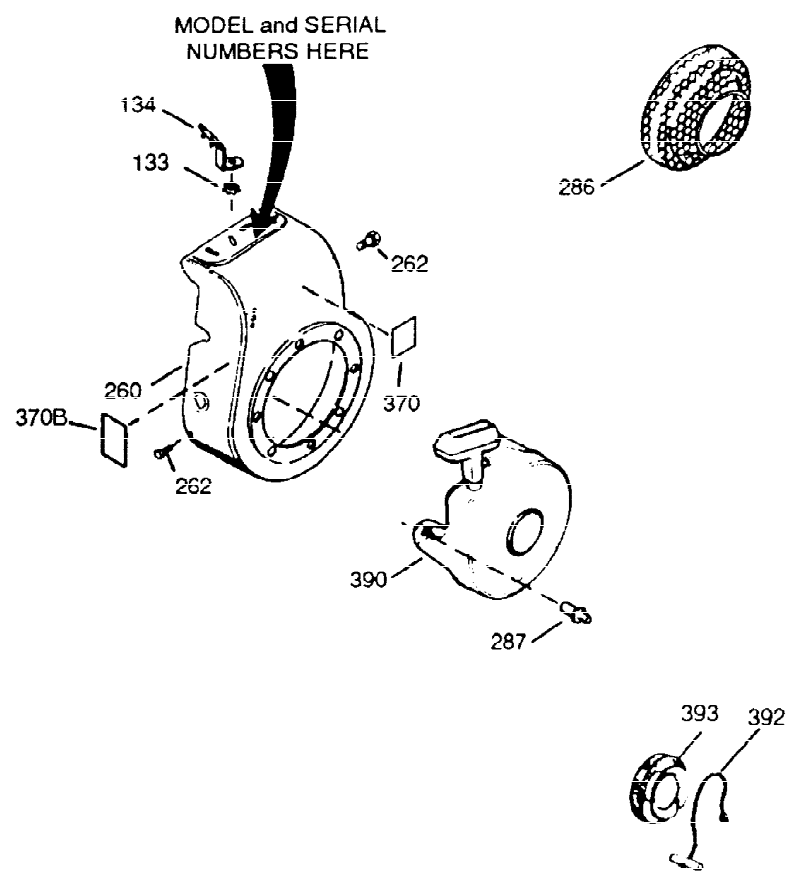

ILLUSTRATION SHOWS TYPICAL PARTS ONLY. ORDER BY PART NUMBER. PARTS NOT LISTED ARE SUPPLIED BY OEM.