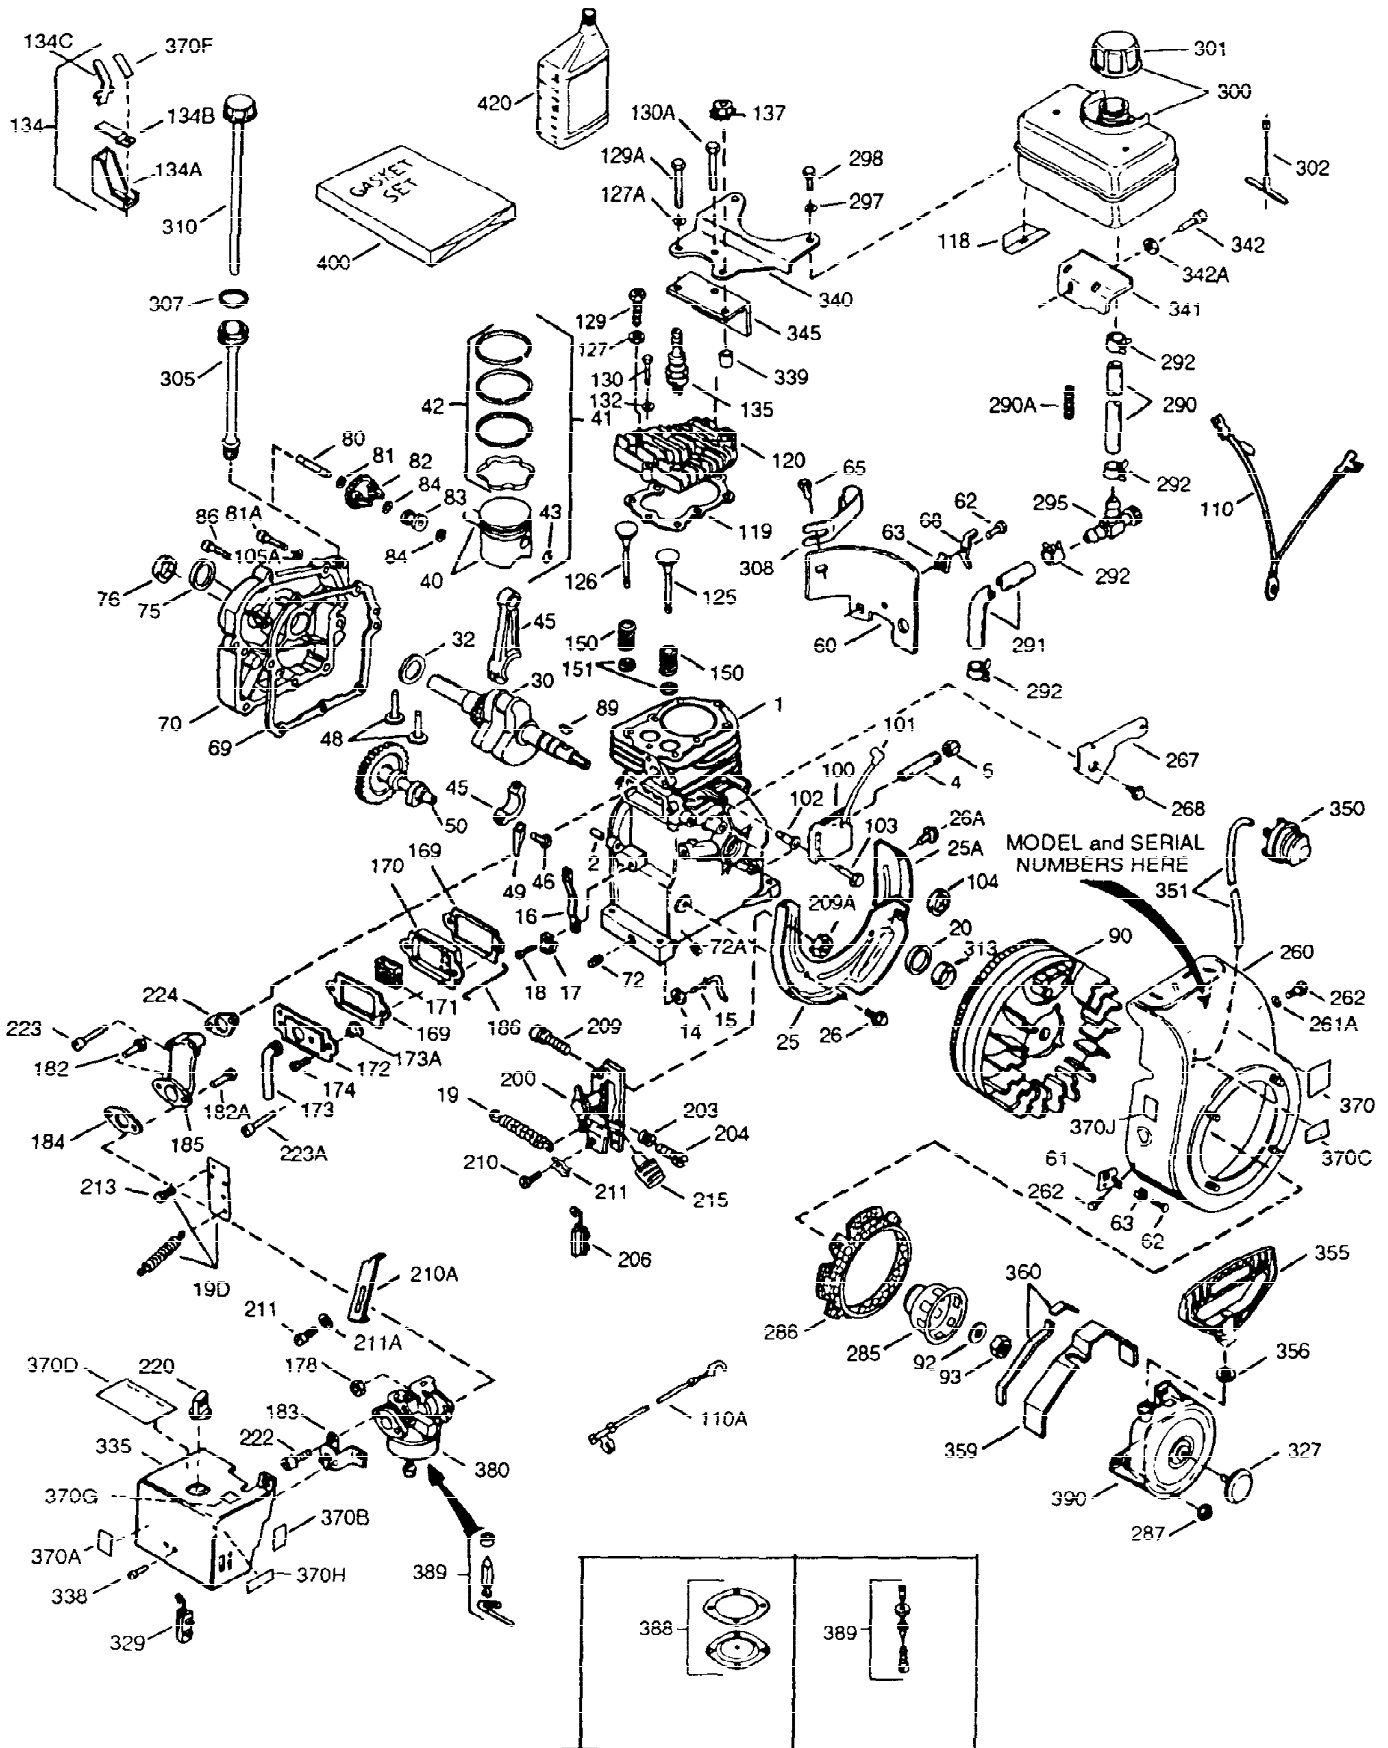

ILLUSTRATION SHOWS TYPICAL PARTS ONLY. ORDER BY PART NUMBER. PARTS NOT LISTED ARE SUPPLIED BY OEM

Ref #	Part Number	Qty	Description
1	34708A	1	Cylinder (Incl. 2, 20 & 72)
2	26727	2	Dowel Pin
14	28277	1	Washer
15	31334	1	Governor Rod
16	31510	1	Governor Lever
17	31335	1	Governor Lever Clamp
18	650548	1	Screw, 8-32 x 5/16"
19	31426	1	Extension Spring
20	32600	1	Oil Seal
25	33342	1	Blower Housing Baffle
25A	35883	1	Baffle Extension
26	650561	2	Screw, 1/4-20 x 5/8"
26A	650884	1	Screw, 8-32 x 1/2"
30	34709	1	Crankshaft
40	34514	1	Piston, Pin & Ring Set (Std.)
40	34515	1	Piston, Pin & Ring Set (.010" OS)
40	34516	1	Piston, Pin & Ring Set (.020" OS)
41	32538B	1	Piston & Pin Ass'y. (Std.) (Incl. 43)
41	32548B	1	Piston & Pin Ass'y. (.010" OS) (Incl. 43)
41	32549B	1	Piston & Pin Ass'y. (.020" OS) (Incl. 43)
42	28986	1	Ring Set (Std.)
42	28987	1	Ring Set (.010" OS)
42	28988	1	Ring Set (.020" OS)
43	20381	2	Piston Pin Retaining Ring
45	30963B	1	Connecting Rod Ass'y. (Incl. 46 & 49)
46	32610A	2	Connecting Rod Bolt
48	27241	2	Valve Lifter
49	28594	1	Oil Dipper
50	33149A	1	Camshaft (BCR)
60	29745	1	Blower Housing Extension
65	650128	1	Screw, 10-24 x 1/2"
69	27677A	1	* Cylinder Cover Gasket
70	34683	1	Cylinder Cover (Incl. 75 & 80)
72	27642	2	Oil Drain Plug
75	26208	1	Oil Seal
80	30574	1	Governor Shaft
81	30590A	1	Washer
82	30591	1	Governor Gear Ass'y. (Incl. 81)
83	30588A	1	Governor Spool
84	29193	2	Retaining Ring
86	650488	7	Screw, 1/4-20 x 1-1/4"
89	610961	1	Flywheel Key
90	611080	1	Flywheel
92	650815	1	Belleville Washer
93	650816	1	Flywheel Nut
100	34443A	1	Solid State Ignition
101	610118	1	Spark Plug Cover
102	650872	2	Solid State Mounting Stud
103	650814	2	Screw, Torx T-15, 10-24 x 1
110	35182	1	Ground Wire
119	29953C	1	* Cylinder Head Gasket
120	30579A	1	Cylinder Head (Incl. 130)
125	29313C	1	Exhaust Valve (Std.) (Incl. 151)
125	29315C	1	Exhaust Valve (1/32" OS) (Incl. 151)
126	29314B	1	Intake Valve (Std.) (Incl. 151)