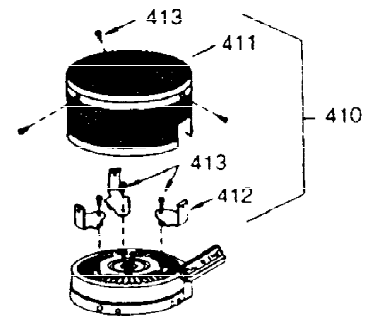

Ref #	Part Number	Qty	Description
420	730225	1	SAE 30 4-Cycle Engine Oil (Quart)

ILLUSTRATION SHOWS TYPICAL PARTS ONLY. ORDER BY PART NUMBER. PARTS NOT LISTED ARE SUPPLIED BY OEM.

Ref #	Part Number	Qty	Description
16	31510	1	Governor Lever
17	31335	1	Governor Lever Clamp
18	650548	1	Screw, 8-32 x 5/16"
103	650814	2	Screw, Torx T-15, 10-24 x 1
131	6021A	3	Screw, 5/16-18 x 1-1/2"
184	26756	1	* Carburetor To Intake Pipe Gasket
185	28416A	1	Intake Pipe
200	33858A	1	Control Bracket (Incl.19,203,204,206)
203	31342	1	Compression Spring
204	650549	1	Screw, 5-40 x 7/16"
206	610973	1	Terminal
223	650664	1	Screw, 1/4-20 x 1-19/32"
238	28820	2	Screw, 10-32 x 1/2"
239	27272A	1	* Air Cleaner Gasket
242	31691	1	Air Cleaner Base
243	650152	2	Screw, 8-32 x 3/8"
245	30727	1	Air Cleaner Filter
250	31715	1	Air Cleaner Cover
261	29212	2	Screw, 1/4-28 x 7/16"
274	30081A	1	* Exhaust Gasket
275	30996	1	Muffler
277	650493	2	Screw, 1/4-20 x 1-3/4"
298	650665	2	Screw, 1/4-15 x 7/8"
345	33344	1	Heat Baffle

ILLUSTRATION SHOWS TYPICAL PARTS ONLY. ORDER BY PART NUMBER. PARTS NOT LISTED ARE SUPPLIED BY OEM.

OPTIONAL 110 - 120 VOLT
 STARTER MOTOR KIT

STARTER MUFF KIT
 (OPTIONAL)

OPTIONAL
 DEBRIS SCREEN KIT

Ref #	Part Number	Qty	Description
90	611080	1	Flywheel
100	34443A	1	Solid State Ignition
101	610118	1	Spark Plug Cover
102	650872	2	Solid State Mounting Stud
103	650814	2	Screw, Torx T-15, 10-24 x 1
131	6021A	3	Screw, 5/16-18 x 1-1/2"
260	35585	1	Blower Housing
261	29212	2	Screw, 1/4-28 x 7/16"
287	650884	2	Screw, 8-32 x 1/2"
313	34080	1	Spacer
327	35392	1	Starter Plug
370	550223	1	Name Decal
370B	35344	1	Throttle Decal
390	590642A	1	Rewind Starter