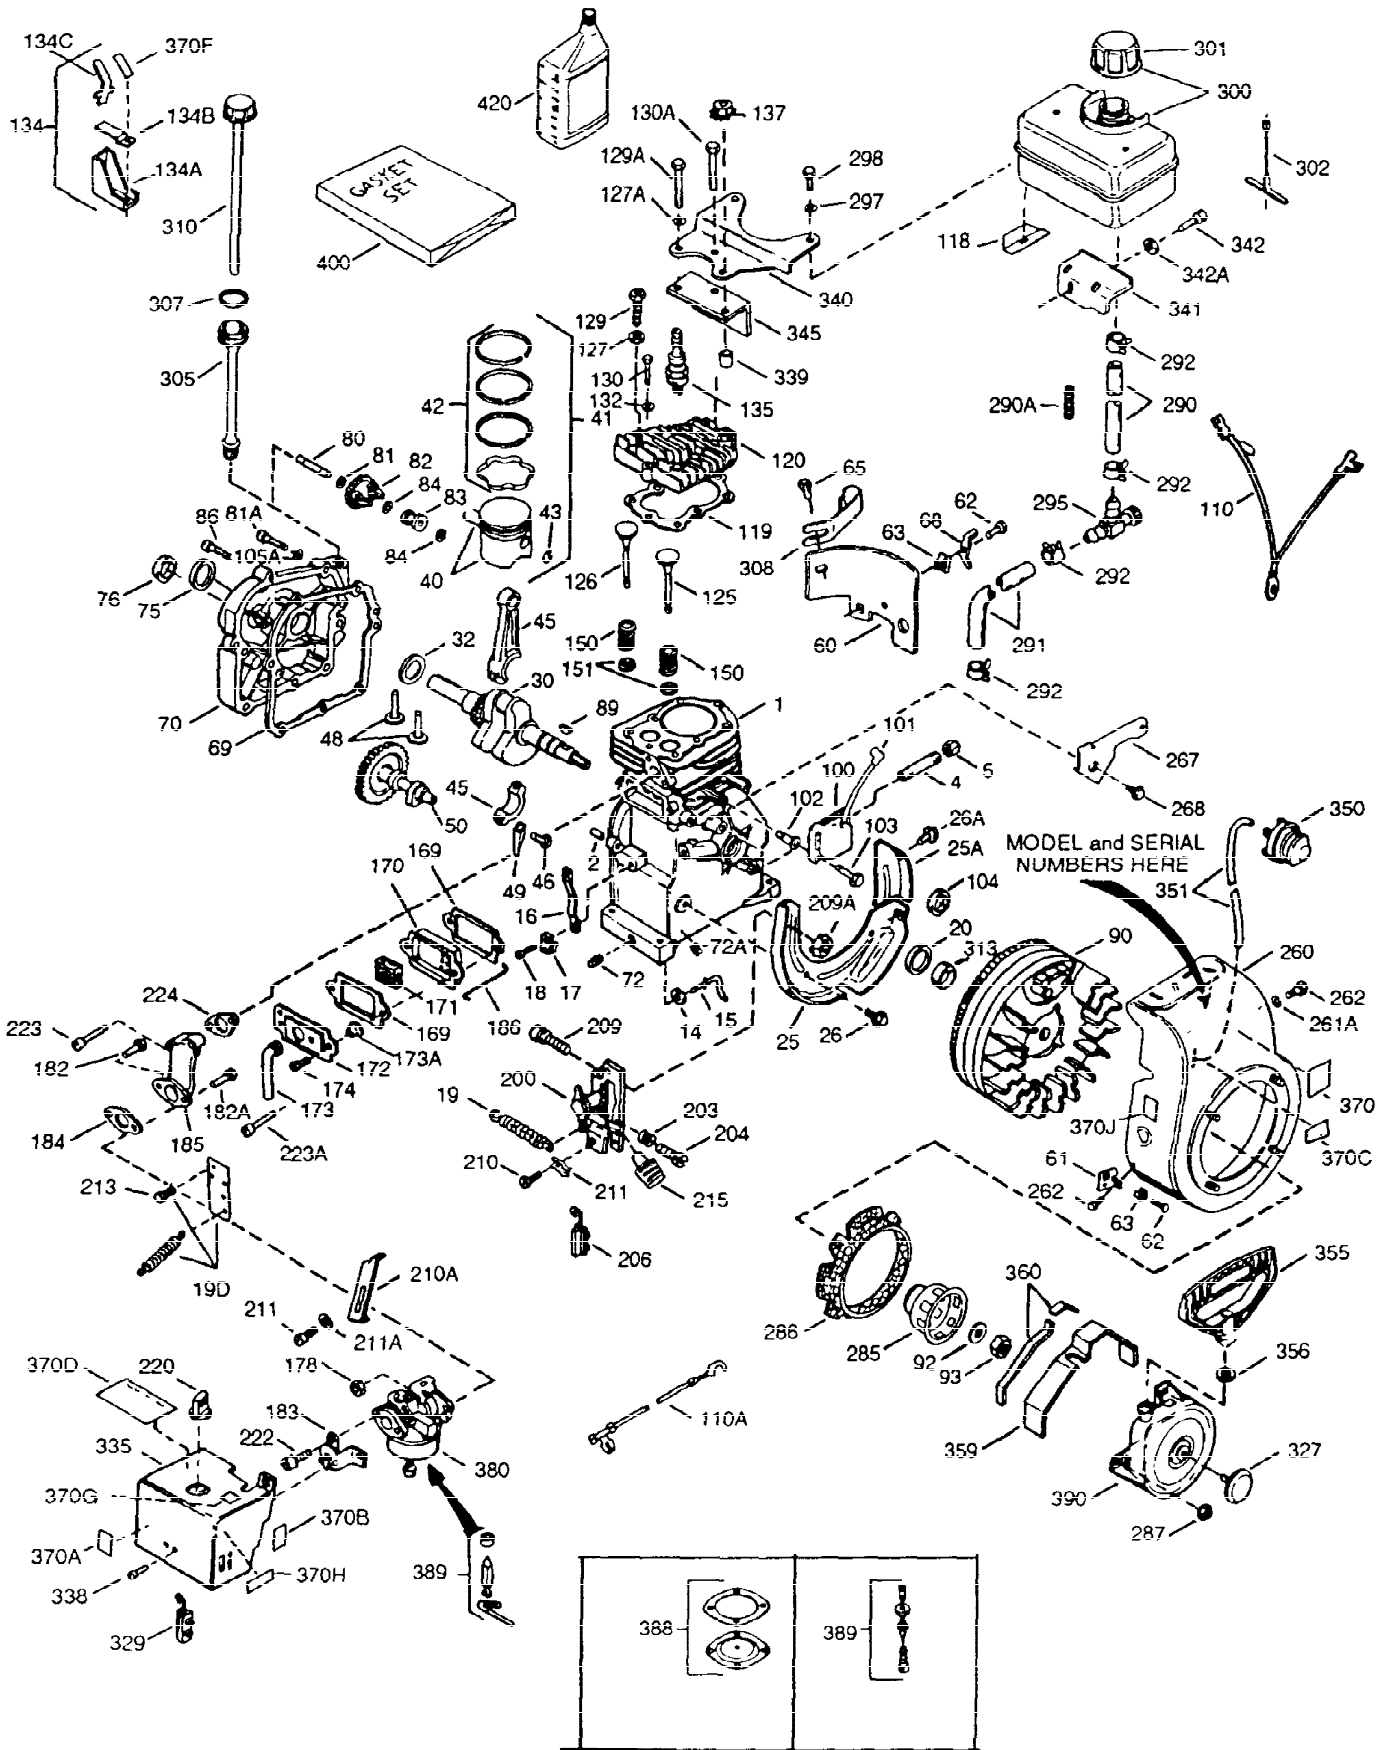

ILLUSTRATION SHOWS TYPICAL PARTS ONLY. ORDER BY PART NUMBER. PARTS NOT LISTED ARE SUPPLIED BY OEM

Ref #	Part Number	Qty	Description
1	34708A	1	Cylinder (Incl. 2, 20 & 72)
2	26727	2	Dowel Pin
14	28277	1	Washer
15	31334	1	Governor Rod
16	31336	1	Governor Lever
17	31335	1	Governor Lever Clamp
18	650548	1	Screw, 8-32 x 5/16"
19	34593	1	Extension Spring
20	32600	1	Oil Seal
25A	35883	1	Baffle Extension
25	33342	1	Blower Housing Baffle
26A	650884	1	Screw, 8-32 x 1/2"
26	650561	2	Screw, 1/4-20 x 5/8"
30	34709	1	Crankshaft
40	34514	1	Piston, Pin & Ring Set (Std.)
40	34515	1	Piston, Pin & Ring Set (.010" OS)
40	34516	1	Piston, Pin & Ring Set (.020" OS)
41	32538B	1	Piston & Pin Ass'y. (Std.) (Incl. 43)
41	32548B	1	Piston & Pin Ass'y. (.010" OS) (Incl. 43)
41	32549B	1	Piston & Pin Ass'y. (.020" OS) (Incl. 43)
42	28986	1	Ring Set (Std.)
42	28987	1	Ring Set (.010" OS)
42	28988	1	Ring Set (.020" OS)
43	20381	2	Piston Pin Retaining Ring
45	30963B	1	Connecting Rod Ass'y. (Incl. 46 & 49)
46	32610A	2	Connecting Rod Bolt
48	27241	2	Valve Lifter
49	28594	1	Oil Dipper
50	33149A	1	Camshaft (BCR)
60	29745	1	Blower Housing Extension
65	650128	1	Screw, 10-24 x 1/2"
69	27677A	1	* Cylinder Cover Gasket
70	35863	1	Cylinder Cover (Incl. 75, 80, 311 & 3 12)
72	27642	2	Oil Drain Plug
75	26208	1	Oil Seal
80	30574	1	Governor Shaft
81	30590A	1	Washer
82	30591	1	Governor Gear Ass'y. (Incl. 81)
83	30588A	1	Governor Spool
84	29193	2	Retaining Ring
86	650488	7	Screw, 1/4-20 x 1-1/4"
89	610961	1	Flywheel Key
90	611080	1	Flywheel
92	650815	1	Belleville Washer
93	650816	1	Flywheel Nut
100	34443A	1	Solid State Ignition
101	610118	1	Spark Plug Cover
102	650872	2	Solid State Mounting Stud
103	650814	2	Screw, Torx T-15, 10-24 x 1
110	35182	1	Ground Wire
119	29953C	1	* Cylinder Head Gasket
120	30579A	1	Cylinder Head (Incl. 130)
125	29313C	1	Exhaust Valve (Std.) (Incl. 151)
125	29315C	1	Exhaust Valve (1/32" OS) (Incl. 151)
126	29314B	1	Intake Valve (Std.) (Incl. 151)