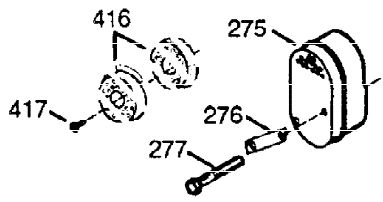

ILLUSTRATION SHOWS TYPICAL PARTS ONLY. ORDER BY PART NUMBER. PARTS NOT LISTED ARE SUPPLIED BY OEM.

VIEW 2 OF 2