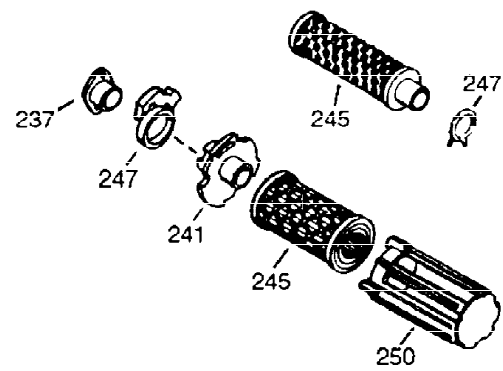

ILLUSTRATION SHOWS TYPICAL PARTS ONLY. ORDER BY PART NUMBER. PARTS NOT LISTED ARE SUPPLIED BY OEM.

VIEW 2 OF 2