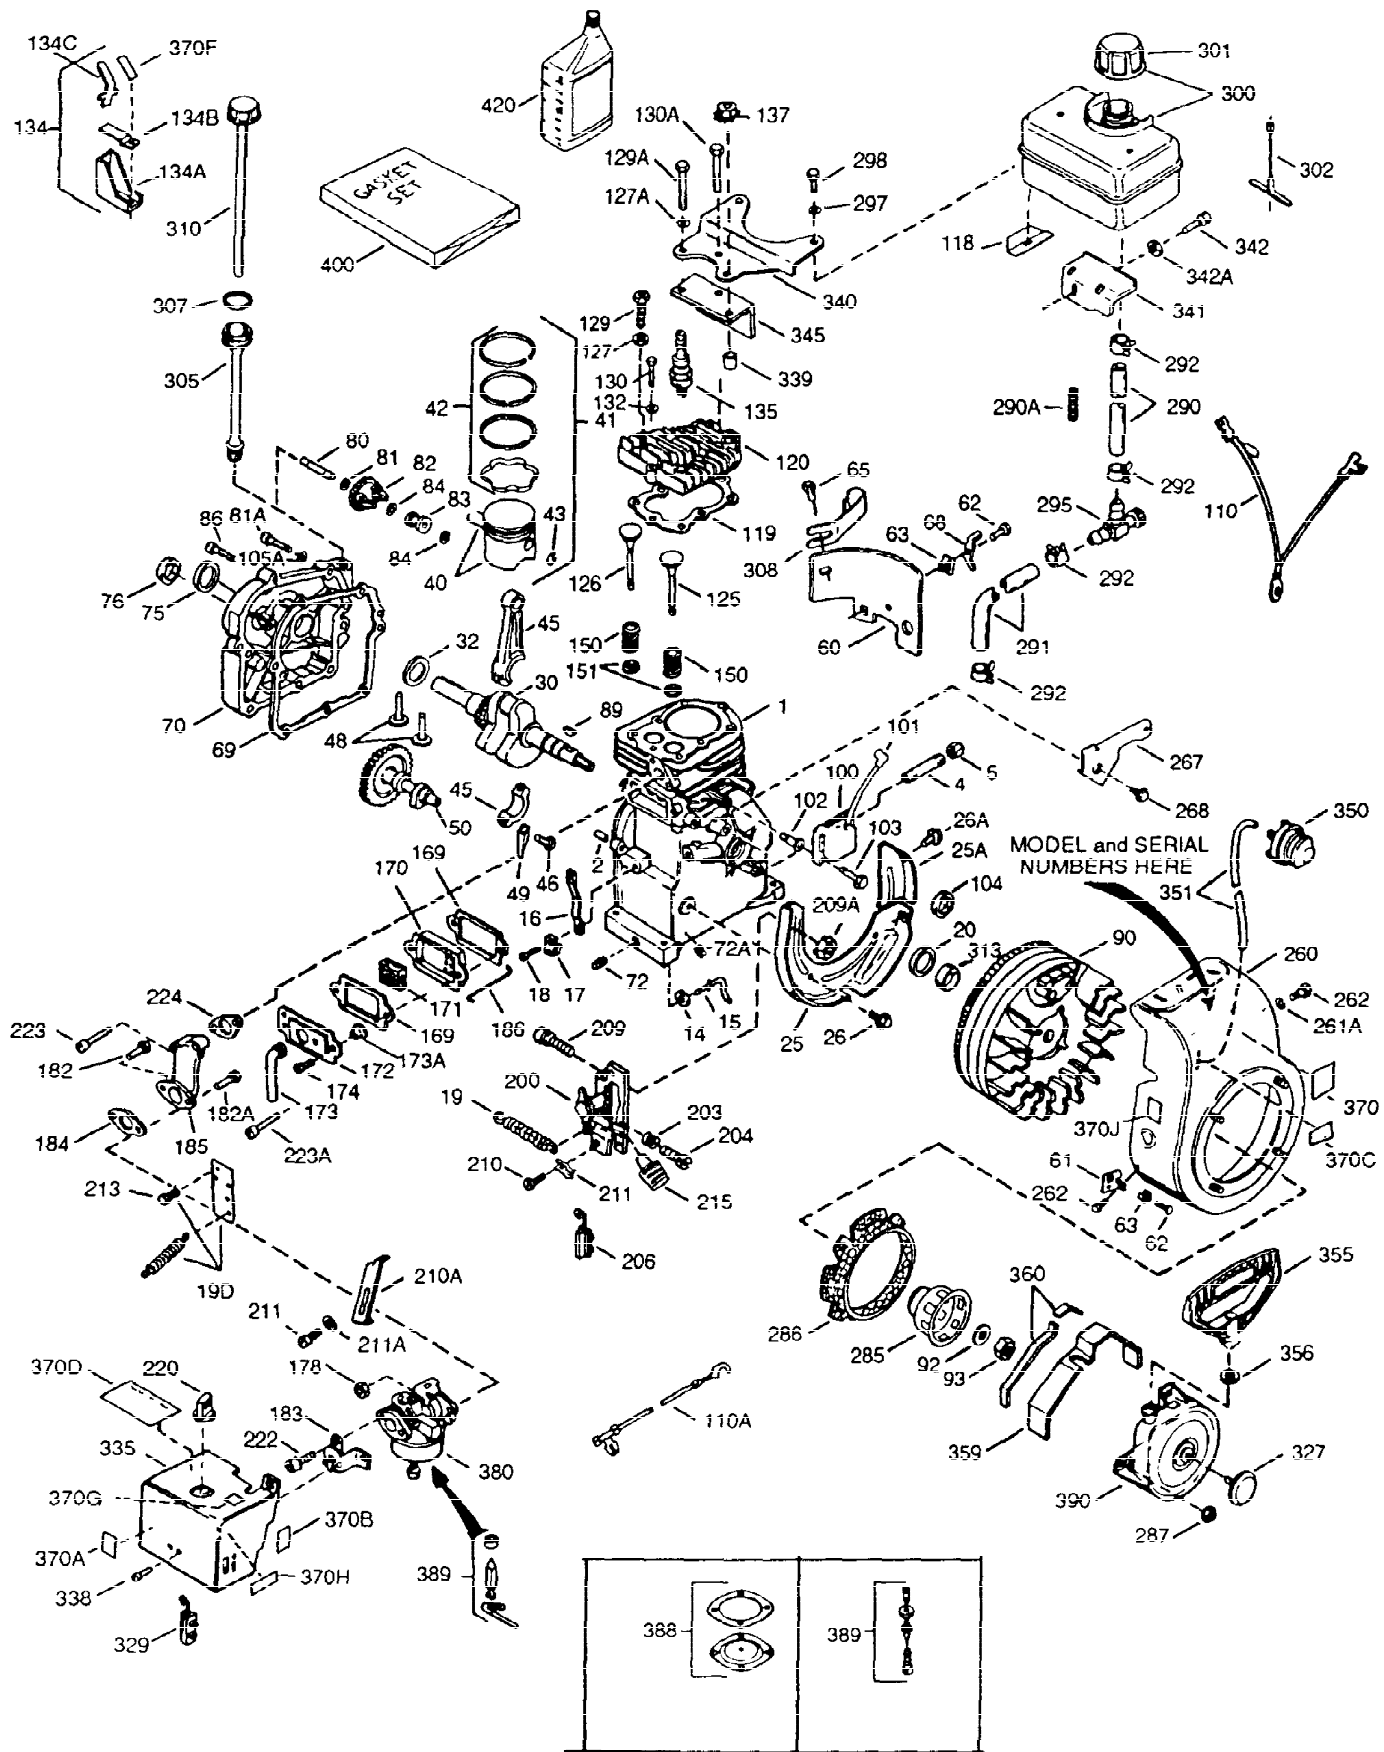

ILLUSTRATION SHOWS TYPICAL PARTS ONLY. ORDER BY PART NUMBER. PARTS NOT LISTED ARE SUPPLIED BY OEM

Ref #	Part Number	Qty	Description
1	35764	1	Cylinder (Incl. 2, 20 & 72)
2	26727	2	Dowel Pin
14	28277	1	Washer
15	31334	1	Governor Rod
16	31510	1	Governor Lever
17	31335	1	Governor Lever Clamp
18	650548	1	Screw, 8-32 x 5/16"
19	31426	1	Extension Spring
20	32600	1	Oil Seal
25	33342	1	Blower Housing Baffle
25A	35883	1	Baffle Extension
26A	650884	1	Screw, 8-32 x 1/2"
26	650561	2	Screw, 1/4-20 x 5/8"
30	34723	1	Crankshaft
40	34514	1	Piston, Pin & Ring Set (Std.)
40	34515	1	Piston, Pin & Ring Set (.010" OS)
40	34516	1	Piston, Pin & Ring Set (.020" OS)
41	32538B	1	Piston & Pin Ass'y. (Std.) (Incl. 43)
41	32548B	1	Piston & Pin Ass'y. (.010" OS) (Incl. 43)
41	32549B	1	Piston & Pin Ass'y. (.020" OS) (Incl. 43)
42	28986	1	Ring Set (Std.)
42	28987	1	Ring Set (.010" OS)
42	28988	1	Ring Set (.020" OS)
43	20381	2	Piston Pin Retaining Ring
45	30963B	1	Connecting Rod Ass'y. (Incl. 46 & 49)
46	32610A	2	Connecting Rod Bolt
48	27241	2	Valve Lifter
49	28594	1	Oil Dipper
50	33149A	1	Camshaft (BCR)
60	29745	1	Blower Housing Extension
65	650128	1	Screw, 10-24 x 1/2"
69	27677A	1	* Cylinder Cover Gasket
70	30756B	1	Cylinder Cover (Incl. 75, 80, 311 & 3 12)
72	27642	2	Oil Drain Plug
75	28540	1	Oil Seal
80	30574	1	Governor Shaft
81	30590A	1	Washer
82	30591	1	Governor Gear Ass'y. (Incl. 81)
83	30588A	1	Governor Spool
84	29193	2	Retaining Ring
86	650488	7	Screw, 1/4-20 x 1-1/4"
89	610961	1	Flywheel Key
90	611080	1	Flywheel
92	650815	1	Belleville Washer
93	650816	1	Flywheel Nut
100	34443A	1	Solid State Ignition
101	610118	1	Spark Plug Cover
102	650872	2	Solid State Mounting Stud
103	650814	2	Screw, Torx T-15, 10-24 x 1
110	35182	1	Ground Wire
119	29953C	1	* Cylinder Head Gasket
120	30579A	1	Cylinder Head (Incl. 130)
125	29313C	1	Exhaust Valve (Std.) (Incl. 151)
125	29315C	1	Exhaust Valve (1/32" OS) (Incl. 151)
126	29314B	1	Intake Valve (Std.) (Incl. 151)