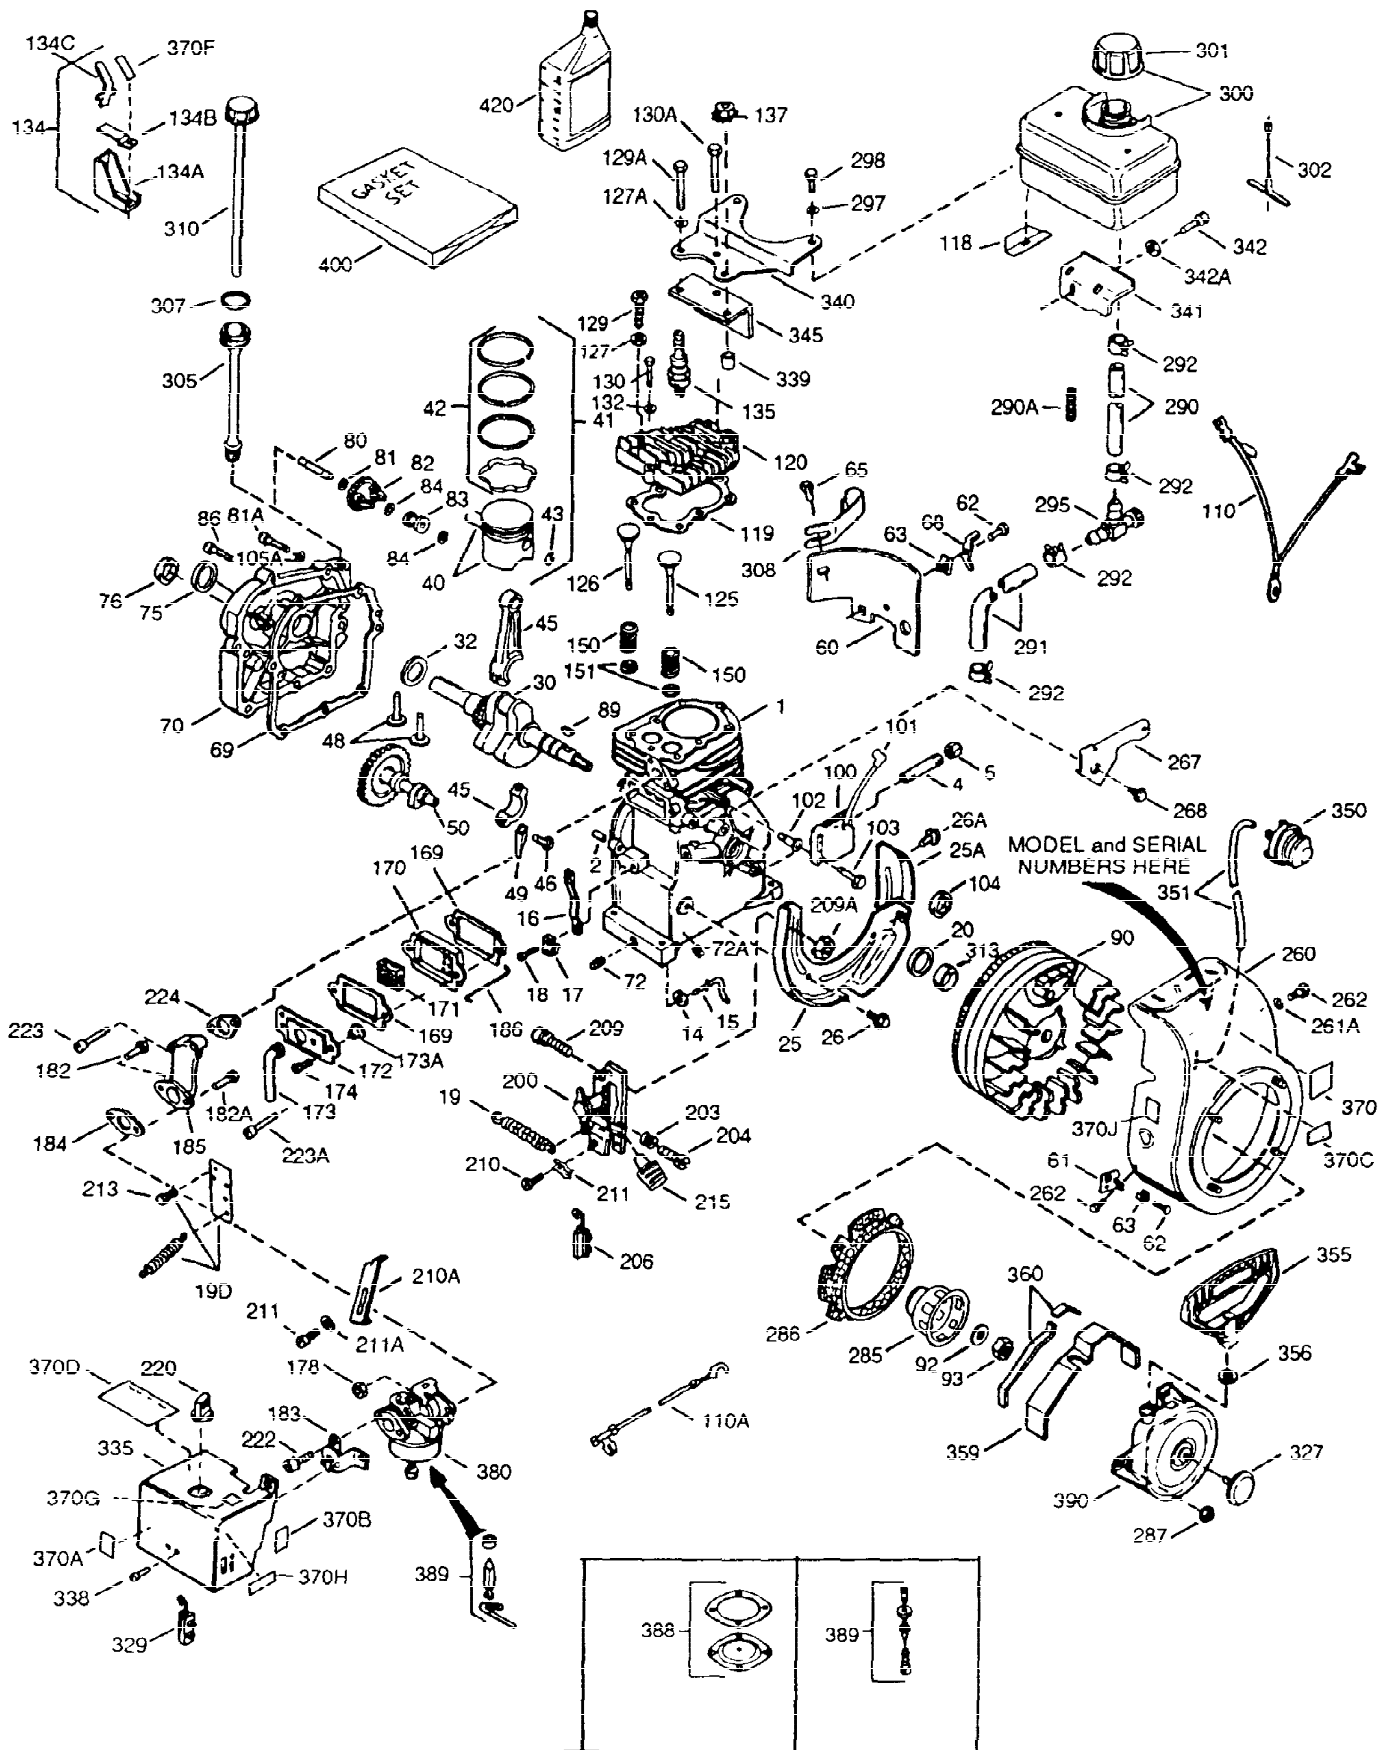

ILLUSTRATION SHOWS TYPICAL PARTS ONLY. ORDER BY PART NUMBER. PARTS NOT LISTED ARE SUPPLIED BY OEM

Ref #	Part Number	Qty	Description
1	35764	1	Cylinder (Incl. 2, 20 & 72)
2	26727	2	Dowel Pin
14	28277	1	Washer
15	31334	1	Governor Rod
16	31510	1	Governor Lever
17	31335	1	Governor Lever Clamp
18	650548	1	Screw, 8-32 x 5/16"
19	31426	1	Extension Spring
20	32600	1	Oil Seal
25	33342	1	Blower Housing Baffle
25A	35883	1	Baffle Extension
26A	650884	1	Screw, 8-32 x 1/2"
26	650561	2	Screw, 1/4-20 x 5/8"
30	34719	1	Crankshaft
40	34514	1	Piston, Pin & Ring Set (Std.)
40	34515	1	Piston, Pin & Ring Set (.010" OS)
40	34516	1	Piston, Pin & Ring Set (.020" OS)
41	32538B	1	Piston & Pin Ass'y. (Std.) (Incl. 43)
41	32548B	1	Piston & Pin Ass'y. (.010" OS) (Incl. 43)
41	32549B	1	Piston & Pin Ass'y. (.020" OS) (Incl. 43)
42	28986	1	Ring Set (Std.)
42	28987	1	Ring Set (.010" OS)
42	28988	1	Ring Set (.020" OS)
43	20381	2	Piston Pin Retaining Ring
45	30963B	1	Connecting Rod Ass'y. (Incl. 46 & 49)
46	32610A	2	Connecting Rod Bolt
48	27241	2	Valve Lifter
49	28594	1	Oil Dipper
50	33149A	1	Camshaft (BCR)
60	29745	1	Blower Housing Extension
65	650128	1	Screw, 10-24 x 1/2"
69	27677A	1	* Cylinder Cover Gasket
70	30756B	1	Cylinder Cover (Incl. 75 thru 83, 311 & 312)
72	27642	2	Oil Drain Plug
75	28540	1	Oil Seal
80	30574	1	Governor Shaft
81	30590A	1	Washer
82	30591	1	Governor Gear Ass'y. (Incl. 81)
83	30588A	1	Governor Spool
84	29193	2	Retaining Ring
86	650488	7	Screw, 1/4-20 x 1-1/4"
89	610961	1	Flywheel Key
90	611080	1	Flywheel
92	650815	1	Belleville Washer
93	650816	1	Flywheel Nut
100	34443A	1	Solid State Ignition
101	610118	1	Spark Plug Cover
102	650872	2	Solid State Mounting Stud
103	650814	2	Screw, Torx T-15, 10-24 x 1
110	35182	1	Ground Wire
119	29953C	1	* Cylinder Head Gasket
120	30579A	1	Cylinder Head (Incl. 130)
125	29313C	1	Exhaust Valve (Std.) (Incl. 151)
125	29315C	1	Exhaust Valve (1/32" OS) (Incl. 151)
126	29314B	1	Intake Valve (Std.) (Incl. 151)