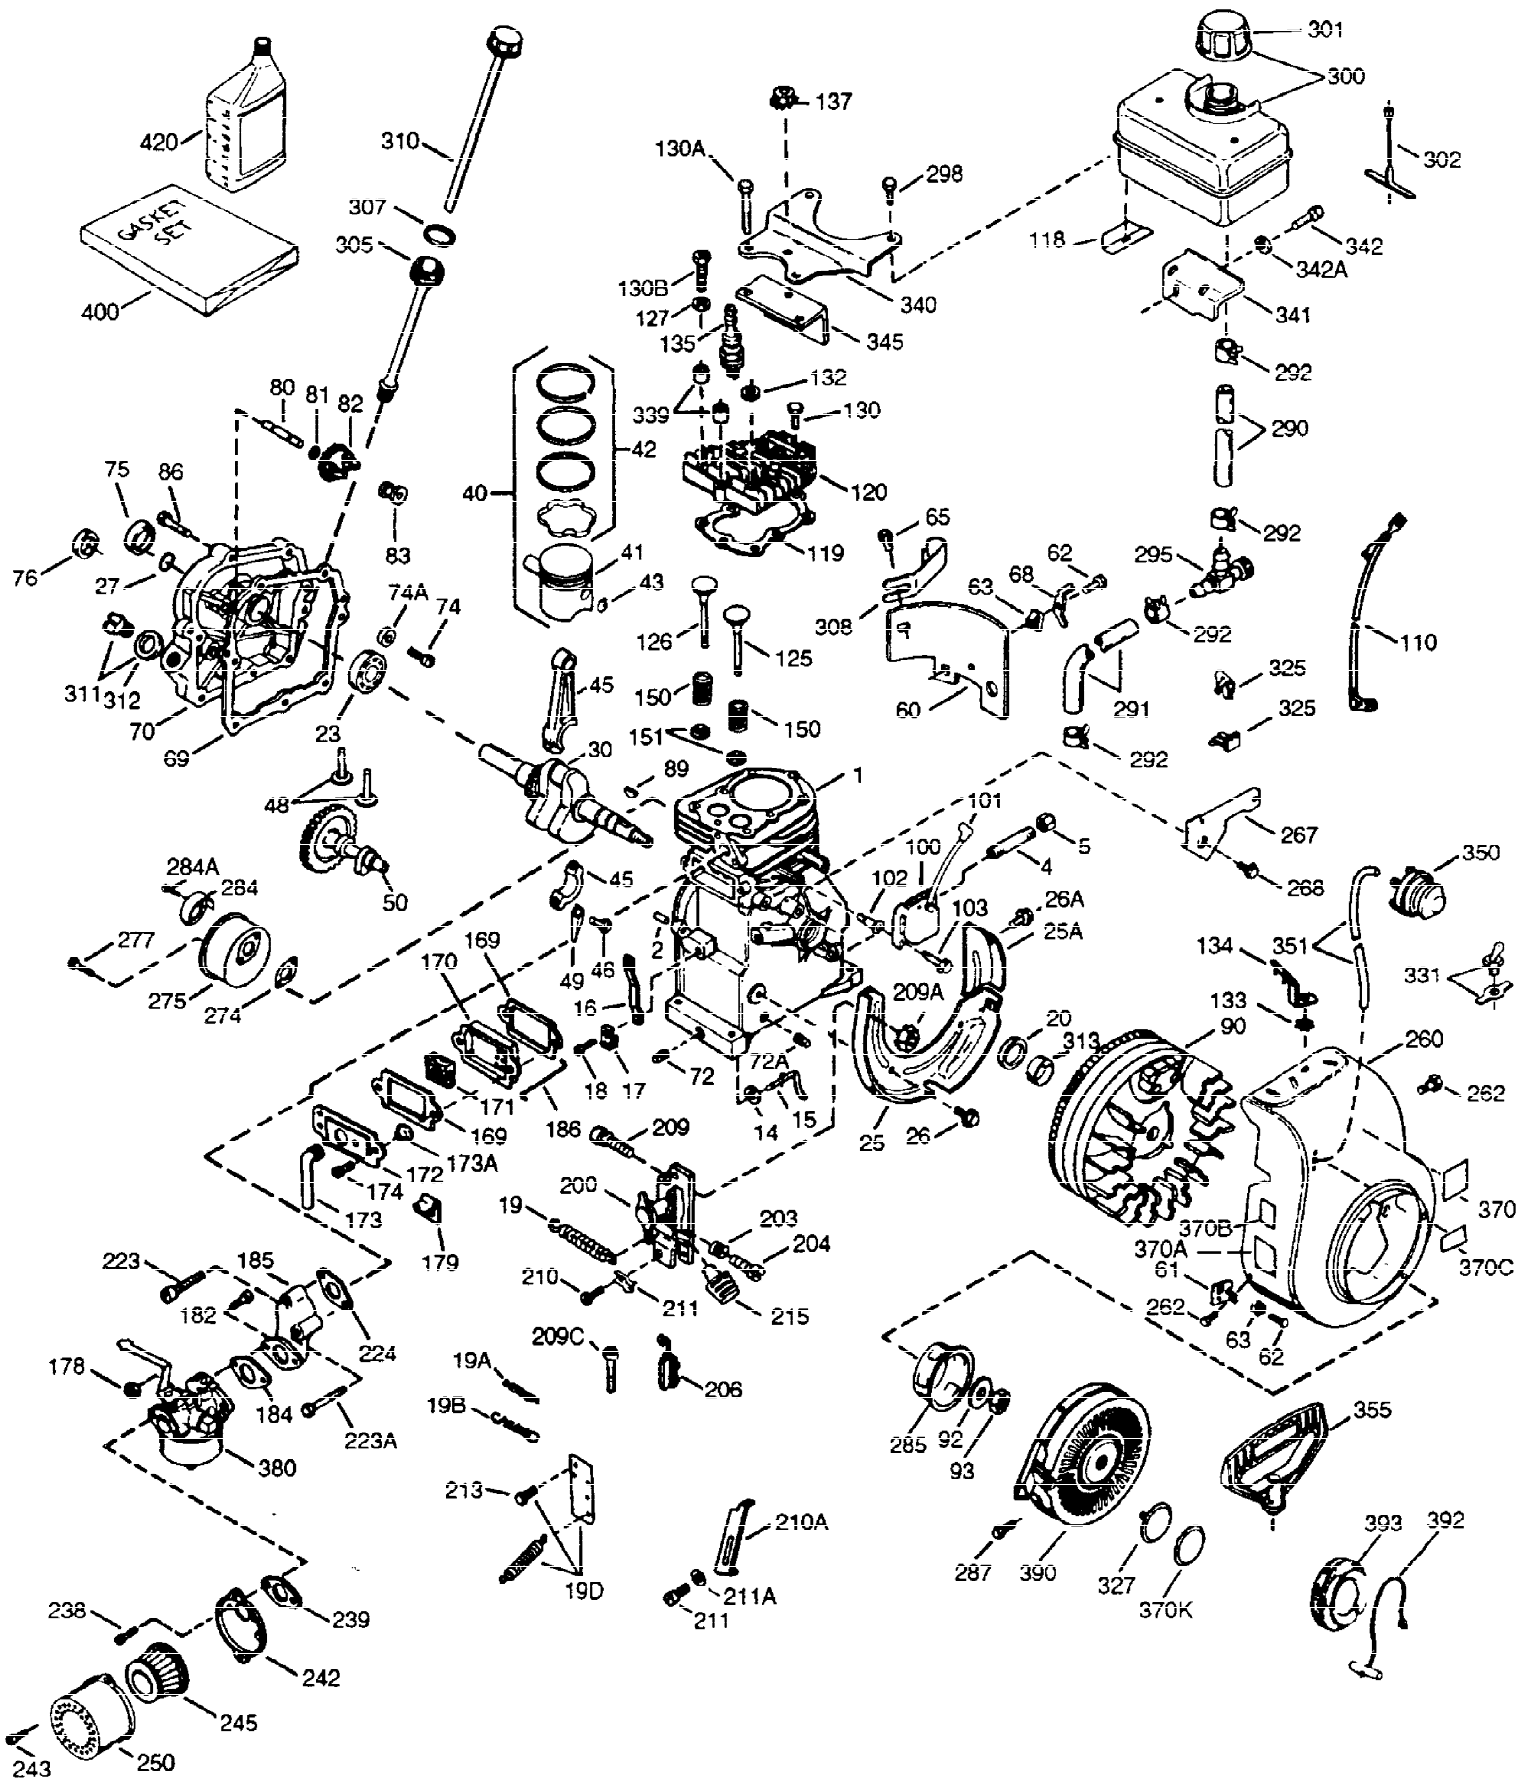

ILLUSTRATION SHOWS TYPICAL PARTS ONLY. ORDER BY PART NUMBER. PARTS NOT LISTED ARE SUPPLIED BY OEM.

VIEW 1 OF 2

Ref #	Part Number	Qty	Description
1	35764	1	Cylinder (Incl. 2, 20 & 72)
2	26727	2	Dowel Pin
14	28277	1	Washer
15	31334	1	Governor Rod
16	31510	1	Governor Lever
17	31335	1	Governor Lever Clamp
18	650548	1	Screw, 8-32 x 5/16"
19	31426	1	Extension Spring
20	32600	1	Oil Seal
23	28458	1	Ball Bearing
25	33342	1	Blower Housing Baffle
25A	35883	1	Baffle Extension
26A	650926	1	Screw, 8-32 x 21/64"
26	650802	2	Screw, 1/4-20 x 5/8"
27	28539	1	Retaining Ring
30	34719	1	Crankshaft
40	34514	1	Piston, Pin & Ring Set (Std.)
40	34515	1	Piston, Pin & Ring Set (.010" OS)
40	34516	1	Piston, Pin & Ring Set (.020" OS)
41	32538B	1	Piston & Pin Ass'y. (Std.) (Incl. 43)
41	32548B	1	Piston & Pin Ass'y. (.010" OS) (Incl. 43)
41	32549B	1	Piston & Pin Ass'y. (.020" OS) (Incl. 43)
42	28986	1	Ring Set (Std.)
42	28987	1	Ring Set (.010" OS)
42	28988	1	Ring Set (.020" OS)
43	20381	2	Piston Pin Retaining Ring
45	30963B	1	Connecting Rod Ass'y. (Incl. 46 & 49)
46	32610A	2	Connecting Rod Bolt
48	27241	2	Valve Lifter
49	28594	1	Oil Dipper
50	33149A	1	Camshaft (BCR)
60	29745	1	Blower Housing Extension
65	650128	1	Screw, 10-24 x 1/2"
69	27677A	1	* Cylinder Cover Gasket
70	30756C	1	Cylinder Cover (Incl. 75 thru 83, 311 & 312)
72	27642	2	Oil Drain Plug
74	30200	2	Screw, 10-24 x 9/16"
74A	28537	2	Washer
75	28540	1	Oil Seal
80	30574A	1	Governor Shaft
81	30590A	1	Washer
82	30591	1	Governor Gear Ass'y. (Incl. 81)
83	30588A	1	Governor Spool
86	650488	7	Screw, 1/4-20 x 1-1/4"
89	610961	1	Flywheel Key
90	611080	1	Flywheel
92	650815	1	Belleville Washer
93	650816	1	Flywheel Nut
100	34443A	1	Solid State Ignition
101	610118	1	Spark Plug Cover
102	650872	2	Stud
103	650814	2	Screw, Torx T-15, 10-24 x 1
110	35182	1	Ground Wire
119	36437	1	* Cylinder Head Gasket
120	36438	1	Cylinder Head (Incl. 131)