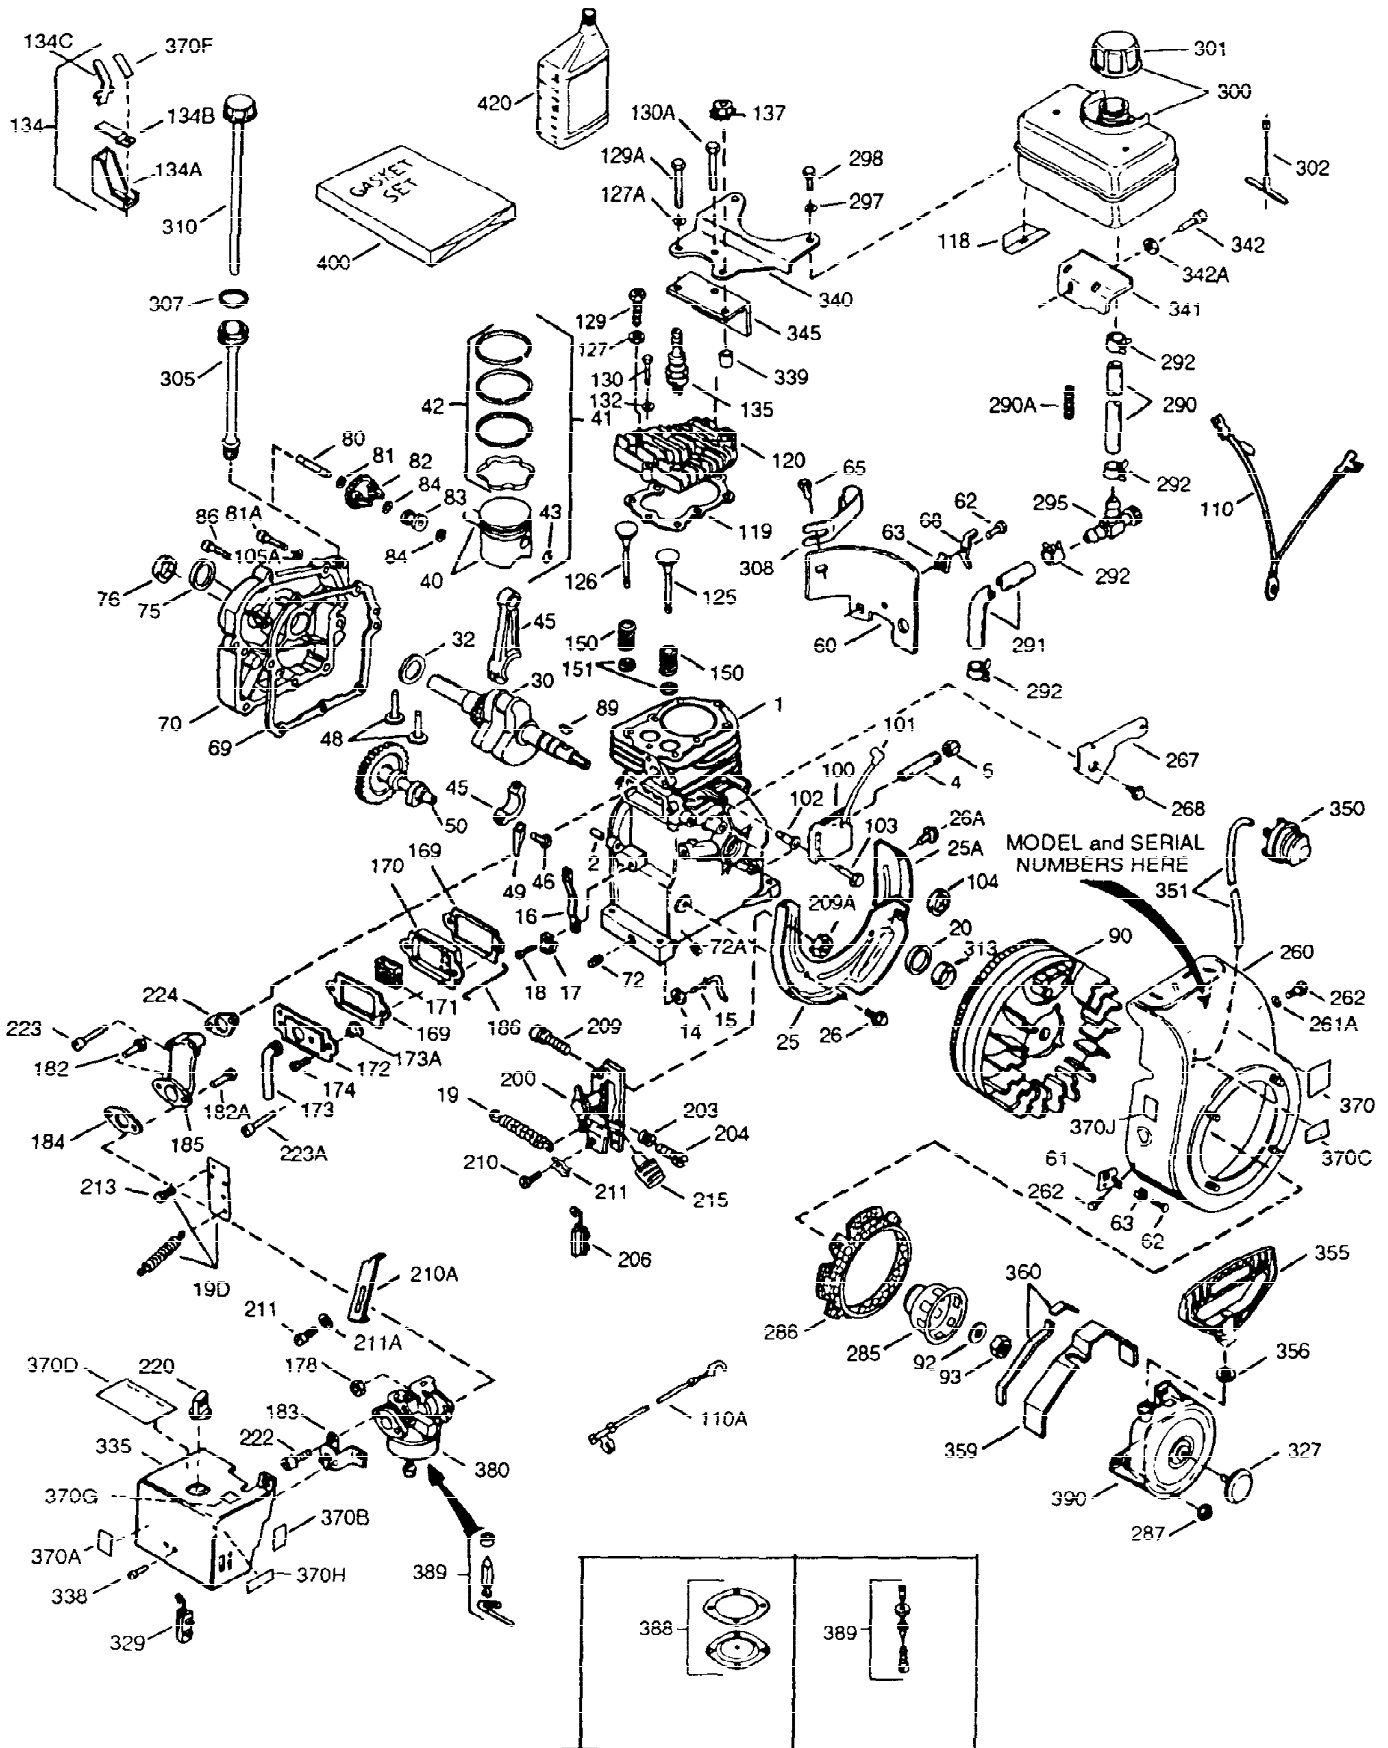

ILLUSTRATION SHOWS TYPICAL PARTS ONLY. ORDER BY PART NUMBER. PARTS NOT LISTED ARE SUPPLIED BY OEM

Ref #	Part Number	Qty	Description
1	34708A	1	Cylinder (Incl. 2, 20 & 72)
2	26727	2	Dowel Pin
14	28277	1	Washer
15	31334	1	Governor Rod
16	31510	1	Governor Lever
17	31335	1	Governor Lever Clamp
18	650548	1	Screw, 8-32 x 5/16"
19	31426	1	Extension Spring
20	32600	1	Oil Seal
25	33342	1	Blower Housing Baffle
25A	35883	1	Baffle Extension
26A	650884	1	Screw, 8-32 x 1/2"
26	650561	2	Screw, 1/4-20 x 5/8"
30	34709	1	Crankshaft
40	34514	1	Piston, Pin & Ring Set (Std.)
40	34515	1	Piston, Pin & Ring Set (.010" OS)
40	34516	1	Piston, Pin & Ring Set (.020" OS)
41	32538B	1	Piston & Pin Ass'y. (Std.) (Incl. 43)
41	32548B	1	Piston & Pin Ass'y. (.010" OS) (Incl. 43)
41	32549B	1	Piston & Pin Ass'y. (.020" OS) (Incl. 43)
42	28986	1	Ring Set (Std.)
42	28987	1	Ring Set (.010" OS)
42	28988	1	Ring Set (.020" OS)
43	20381	2	Piston Pin Retaining Ring
45	30963B	1	Connecting Rod Ass'y. (Incl. 46 & 49)
46	32610A	2	Connecting Rod Bolt
48	27241	2	Valve Lifter
49	28594	1	Oil Dipper
50	33149A	1	Camshaft (BCR)
60	29745	1	Blower Housing Extension
65	650128	1	Screw, 10-24 x 1/2"
69	27677A	1	* Cylinder Cover Gasket
70	35863	1	Cylinder Cover (Incl. 75, 80, 311 & 3 12)
72	27642	2	Oil Drain Plug
75	26208	1	Oil Seal
80	30574	1	Governor Shaft
81	30590A	1	Washer
82	30591	1	Governor Gear Ass'y. (Incl. 81)
83	30588A	1	Governor Spool
84	29193	2	Retaining Ring
86	650488	7	Screw, 1/4-20 x 1-1/4"
89	610961	1	Flywheel Key
90	611080	1	Flywheel
92	650815	1	Belleville Washer
93	650816	1	Flywheel Nut
100	34443A	1	Solid State Ignition
101	610118	1	Spark Plug Cover
102	650872	2	Solid State Mounting Stud
103	650814	2	Screw, Torx T-15, 10-24 x 1
110	35182	1	Ground Wire
119	29953C	1	* Cylinder Head Gasket
120	30579A	1	Cylinder Head (Incl. 130)
125	29313C	1	Exhaust Valve (Std.) (Incl. 151)
125	29315C	1	Exhaust Valve (1/32" OS) (Incl. 151)
126	29314B	1	Intake Valve (Std.) (Incl. 151)