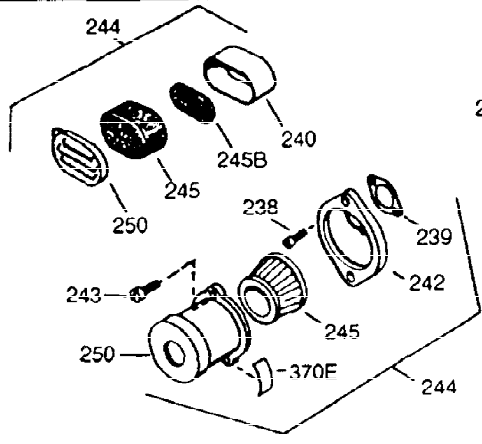

ILLUSTRATION SHOWS TYPICAL PARTS ONLY. ORDER BY PART NUMBER. PARTS NOT LISTED ARE SUPPLIED BY OEM.

Ref #	Part Number	Qty	Description
16	31510	1	Governor Lever
17	31335	1	Governor Lever Clamp
18	650548	1	Screw, 8-32 x 5/16"
103	650814	2	Screw, Torx T-15, 10-24 x 1
131	6021A	3	Screw, 5/16-18 x 1-1/2"
184	26756	1	* Carburetor To Intake Pipe Gasket
185	28416A	1	Intake Pipe
200	33858A	1	Control Bracket (Incl.19,203,204,206)
203	31342	1	Compression Spring
204	650549	1	Screw, 5-40 x 7/16"
206	610973	1	Terminal
223	650664	1	Screw, 1/4-20 x 1-19/32"
238	28820	2	Screw, 10-32 x 1/2"
239	27272A	1	* Air Cleaner Gasket
242	31691	1	Air Cleaner Base
243	650152	2	Screw, 8-32 x 3/8"
245	30727	1	Air Cleaner Filter
250	31715	1	Air Cleaner Cover
261	29212	2	Screw, 1/4-28 x 7/16"
274	30081A	1	* Exhaust Gasket
275	30996	1	Muffler
277	650493	2	Screw, 1/4-20 x 1-3/4"
284	30997	1	Muffler Cover
284A	650665	1	Screw, 1/4-15 x 3/4"
298	650665	2	Screw, 1/4-15 x 7/8"
311	27625	1	Oil Fill Plug (Incl. 312)
312	29673	1	* Oil Fill Plug Gasket
345	33344	1	Heat Baffle