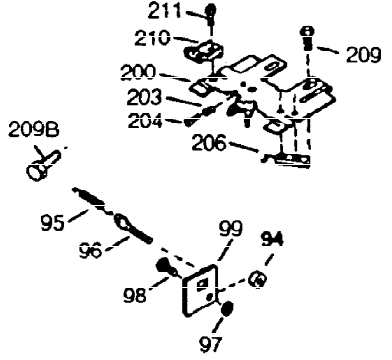

ILLUSTRATION SHOWS TYPICAL PARTS ONLY. ORDER BY PART NUMBER. PARTS NOT LISTED ARE SUPPLIED BY OEM.

Ref #	Part Number	Qty	Description
16	31510	1	Governor Lever
17	31335	1	Governor Lever Clamp
18	650548	1	Screw, 8-32 x 5/16"
103	650814	2	Screw, Torx T-15, 10-24 x 1
131	6021A	3	Screw, 5/16-18 x 1-1/2"
184	26756	1	* Carburetor To Intake Pipe Gasket
185	28416A	1	Intake Pipe
200	33858A	1	Control Bracket (Incl.19,203,204,206)
203	31342	1	Compression Spring
204	650549	1	Screw, 5-40 x 7/16"
206	610973	1	Terminal
223	650664	1	Screw, 1/4-20 x 1-19/32"
238	28820	2	Screw, 10-32 x 1/2"
239	27272A	1	* Air Cleaner Gasket
242	31691	1	Air Cleaner Base
243	650152	2	Screw, 8-32 x 3/8"
245	30727	1	Air Cleaner Filter
250	31715	1	Air Cleaner Cover
261	29212	2	Screw, 1/4-28 x 7/16"
274	30081A	1	* Exhaust Gasket
275	30996	1	Muffler
277	650493	2	Screw, 1/4-20 x 1-3/4"
284	30997	1	Muffler Cover
284A	650665	1	Screw, 1/4-15 x 3/4"
298	650665	2	Screw, 1/4-15 x 7/8"
311	27625	1	Oil Fill Plug (Incl. 312)
312	29673	1	* Oil Fill Plug Gasket
345	33344	1	Heat Baffle