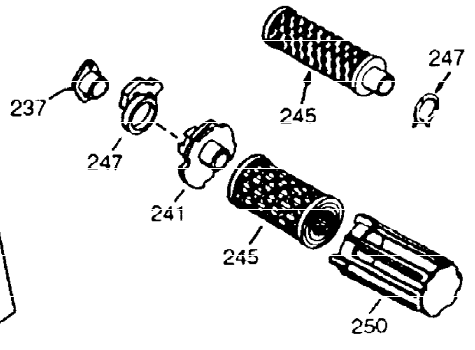

ILLUSTRATION SHOWS TYPICAL PARTS ONLY. ORDER BY PART NUMBER. PARTS NOT LISTED ARE SUPPLIED BY OEM.

Ref #	Part Number	Qty	Description
16	31510	1	Governor Lever
17	31335	1	Governor Lever Clamp
18	650548	1	Screw, 8-32 x 5/16"
103	650814	2	Screw, Torx T-15, 10-24 x 1
131	6021A	3	Screw, 5/16-18 x 1-1/2"
184	26756	1	* Carburetor To Intake Pipe Gasket
185	28416A	1	Intake Pipe
200	33858A	1	Control Bracket (Incl.19,203,204,206)
203	31342	1	Compression Spring
204	650549	1	Screw, 5-40 x 7/16"
206	610973	1	Terminal
223	650664	1	Screw, 1/4-20 x 1-19/32"
238	28820	2	Screw, 10-32 x 1/2"
239	27272A	1	* Air Cleaner Gasket
242	31691	1	Air Cleaner Base
243	650152	2	Screw, 8-32 x 3/8"
245	30727	1	Air Cleaner Filter
250	31715	1	Air Cleaner Cover
261	29212	2	Screw, 1/4-28 x 7/16"
274	30081A	1	* Exhaust Gasket
275	30996	1	Muffler
277	650493	2	Screw, 1/4-20 x 1-3/4"
284	30997	1	Muffler Cover
284A	650665	1	Screw, 1/4-15 x 3/4"
298	650665	2	Screw, 1/4-15 x 7/8"
311	27625	1	Oil Fill Plug (Incl. 312)
312	29673	1	* Oil Fill Plug Gasket
345	33344	1	Heat Baffle