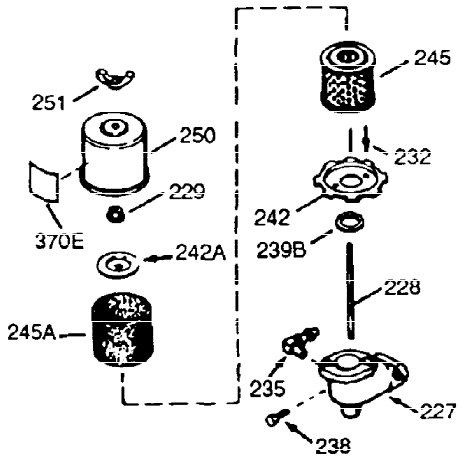

ILLUSTRATION SHOWS TYPICAL PARTS ONLY. ORDER BY PART NUMBER. PARTS NOT LISTED ARE SUPPLIED BY OEM.

Ref #	Part Number	Qty	Description
16	31510	1	Governor Lever
17	31335	1	Governor Lever Clamp
18	650548	1	Screw, 8-32 x 5/16"
103	650814	2	Screw, Torx T-15, 10-24 x 1
131	6021A	3	Screw, 5/16-18 x 1-1/2"
184	26756	1	* Carburetor To Intake Pipe Gasket
185	28416A	1	Intake Pipe
200	33858A	1	Control Bracket (Incl.19,203,204,206)
203	31342	1	Compression Spring
204	650549	1	Screw, 5-40 x 7/16"
206	610973	1	Terminal
223	650664	1	Screw, 1/4-20 x 1-19/32"
238	28820	2	Screw, 10-32 x 1/2"
239	27272A	1	* Air Cleaner Gasket
242	31691	1	Air Cleaner Base
243	650152	2	Screw, 8-32 x 3/8"
245	30727	1	Air Cleaner Filter
250	31715	1	Air Cleaner Cover
261	29212	2	Screw, 1/4-28 x 7/16"
274	30081A	1	* Exhaust Gasket
275	30996	1	Muffler
277	650493	2	Screw, 1/4-20 x 1-3/4"
284	30997	1	Muffler Cover
284A	650665	1	Screw, 1/4-15 x 3/4"
298	650665	2	Screw, 1/4-15 x 7/8"
311	27625	1	Oil Fill Plug (Incl. 312)
312	29673	1	* Oil Fill Plug Gasket
345	33344	1	Heat Baffle