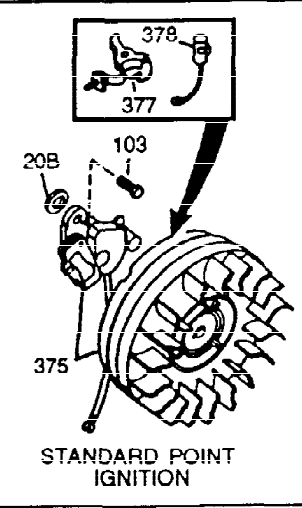

ILLUSTRATION SHOWS TYPICAL PARTS ONLY. ORDER BY PART NUMBER. PARTS NOT LISTED ARE SUPPLIED BY OEM.

Ref #	Part Number	Qty	Description
16	31510	1	Governor Lever
17	31335	1	Governor Lever Clamp
18	650548	1	Screw, 8-32 x 5/16"
103	650814	2	Screw, Torx T-15, 10-24 x 1
131	6021A	3	Screw, 5/16-18 x 1-1/2"
184	26756	1	* Carburetor To Intake Pipe Gasket
185	28416A	1	Intake Pipe
200	33858A	1	Control Bracket (Incl.19,203,204,206)
203	31342	1	Compression Spring
204	650549	1	Screw, 5-40 x 7/16"
206	610973	1	Terminal
223	650664	1	Screw, 1/4-20 x 1-19/32"
238	28820	2	Screw, 10-32 x 1/2"
239	27272A	1	* Air Cleaner Gasket
242	31691	1	Air Cleaner Base
243	650152	2	Screw, 8-32 x 3/8"
245	30727	1	Air Cleaner Filter
250	31715	1	Air Cleaner Cover
261	29212	2	Screw, 1/4-28 x 7/16"
274	30081A	1	* Exhaust Gasket
275	30996	1	Muffler
277	650493	2	Screw, 1/4-20 x 1-3/4"
284	30997	1	Muffler Cover
284A	650665	1	Screw, 1/4-15 x 3/4"
298	650665	2	Screw, 1/4-15 x 7/8"
311	27625	1	Oil Fill Plug (Incl. 312)
312	29673	1	* Oil Fill Plug Gasket
345	33344	1	Heat Baffle