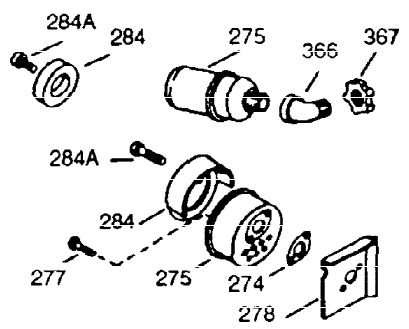

ILLUSTRATION SHOWS TYPICAL PARTS ONLY. ORDER BY PART NUMBER. PARTS NOT LISTED ARE SUPPLIED BY OEM.

Ref #	Part Number	Qty	Description
16	31510	1	Governor Lever
17	31335	1	Governor Lever Clamp
18	650548	1	Screw, 8-32 x 5/16"
103	650814	2	Screw, Torx T-15, 10-24 x 1
131	6021A	3	Screw, 5/16-18 x 1-1/2"
184	26756	1	* Carburetor To Intake Pipe Gasket
185	28416A	1	Intake Pipe
200	33858A	1	Control Bracket (Incl.19,203,204,206)
203	31342	1	Compression Spring
204	650549	1	Screw, 5-40 x 7/16"
206	610973	1	Terminal
223	650664	1	Screw, 1/4-20 x 1-19/32"
238	28820	2	Screw, 10-32 x 1/2"
239	27272A	1	* Air Cleaner Gasket
242	31691	1	Air Cleaner Base
243	650152	2	Screw, 8-32 x 3/8"
245	30727	1	Air Cleaner Filter
250	31715	1	Air Cleaner Cover
261	29212	2	Screw, 1/4-28 x 7/16"
274	30081A	1	* Exhaust Gasket
275	30996	1	Muffler
277	650493	2	Screw, 1/4-20 x 1-3/4"
284	30997	1	Muffler Cover
284A	650665	1	Screw, 1/4-15 x 3/4"
298	650665	2	Screw, 1/4-15 x 7/8"
311	27625	1	Oil Fill Plug (Incl. 312)
312	29673	1	* Oil Fill Plug Gasket
345	33344	1	Heat Baffle