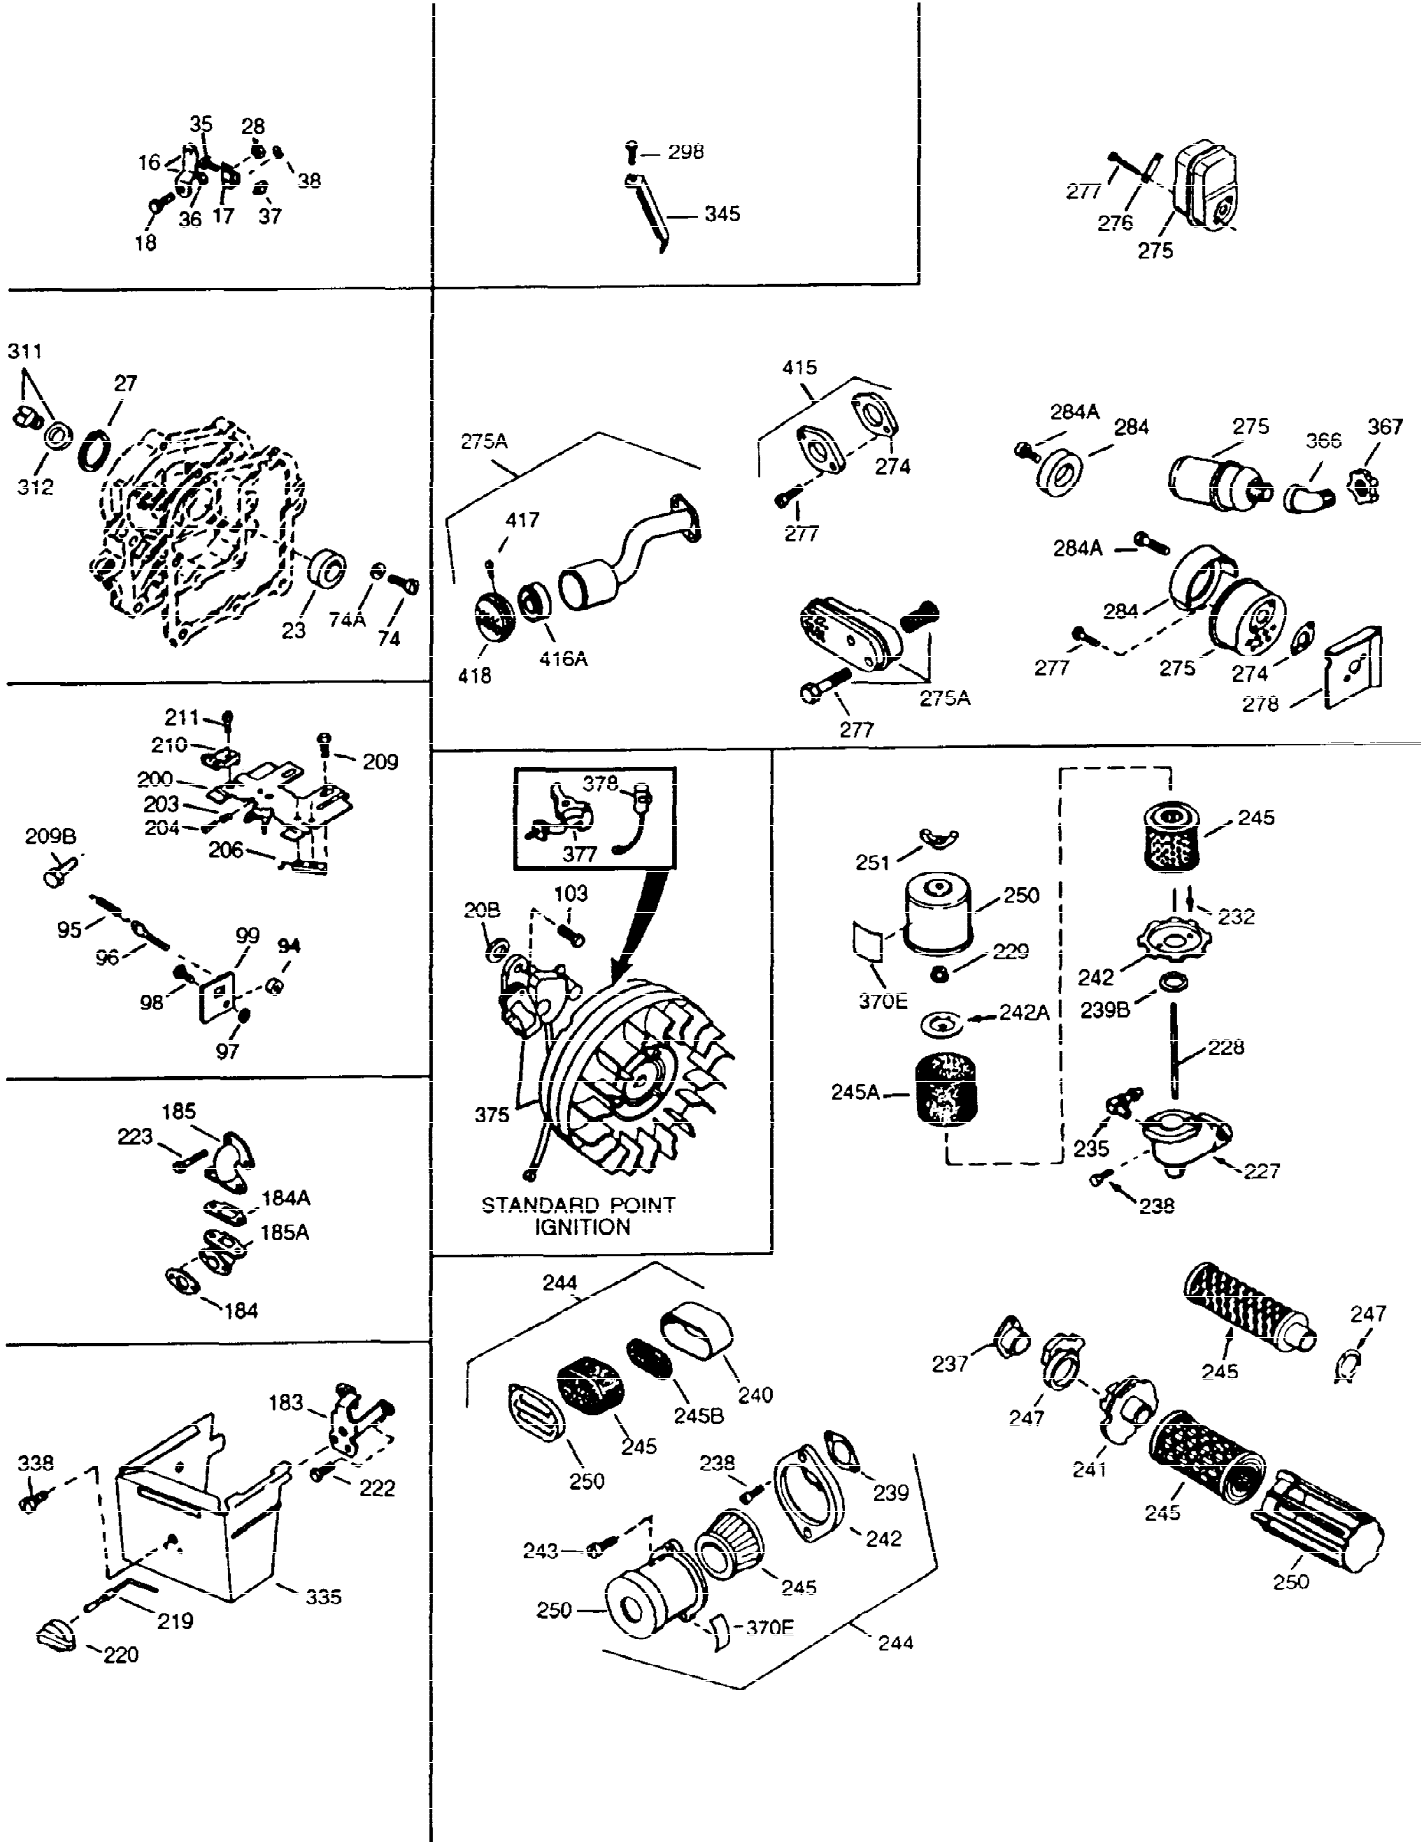

ILLUSTRATION SHOWS TYPICAL PARTS ONLY. ORDER BY PART NUMBER. PARTS NOT LISTED ARE SUPPLIED BY OEM.

Ref #	Part Number	Qty	Description
16	31510	1	Governor Lever
17	31335	1	Governor Lever Clamp
18	650548	1	Screw, 8-32 x 5/16"
23	28458	1	Ball Bearing
27	28539	1	Retaining Ring
74A	28537	2	Washer
74	30200	2	Screw, 10-24 x 9/16"
103	650814	2	Screw, Torx T-15, 10-24 x 1
131	6021A	3	Screw, 5/16-18 x 1-1/2"
184	26756	1	* Carburetor To Intake Pipe Gasket
185	28416A	1	Intake Pipe
200	33858A	1	Control Bracket (Incl.19,203,204,206)
203	31342	1	Compression Spring
204	650549	1	Screw, 5-40 x 7/16"
206	610973	1	Terminal
223	650664	1	Screw, 1/4-20 x 1-19/32"
238	28820	2	Screw, 10-32 x 1/2"
239	27272A	1	* Air Cleaner Gasket
242	31691	1	Air Cleaner Base
243	650152	2	Screw, 8-32 x 3/8"
245	31700	1	Air Cleaner Filter
250	31715	1	Air Cleaner Cover
261	29212	2	Screw, 1/4-28 x 7/16"
275	35603	1	Muffler (Incl. 277)
276	33753	1	Locking Plate
277	650795	2	Screw, 1/4-20 x 2-1/4"
298	650665	2	Screw, 1/4-15 x 7/8"
311	27625	1	Oil Fill Plug (Incl. 312)
312	29673	1	* Oil Fill Plug Gasket
345	33344	1	Heat Baffle