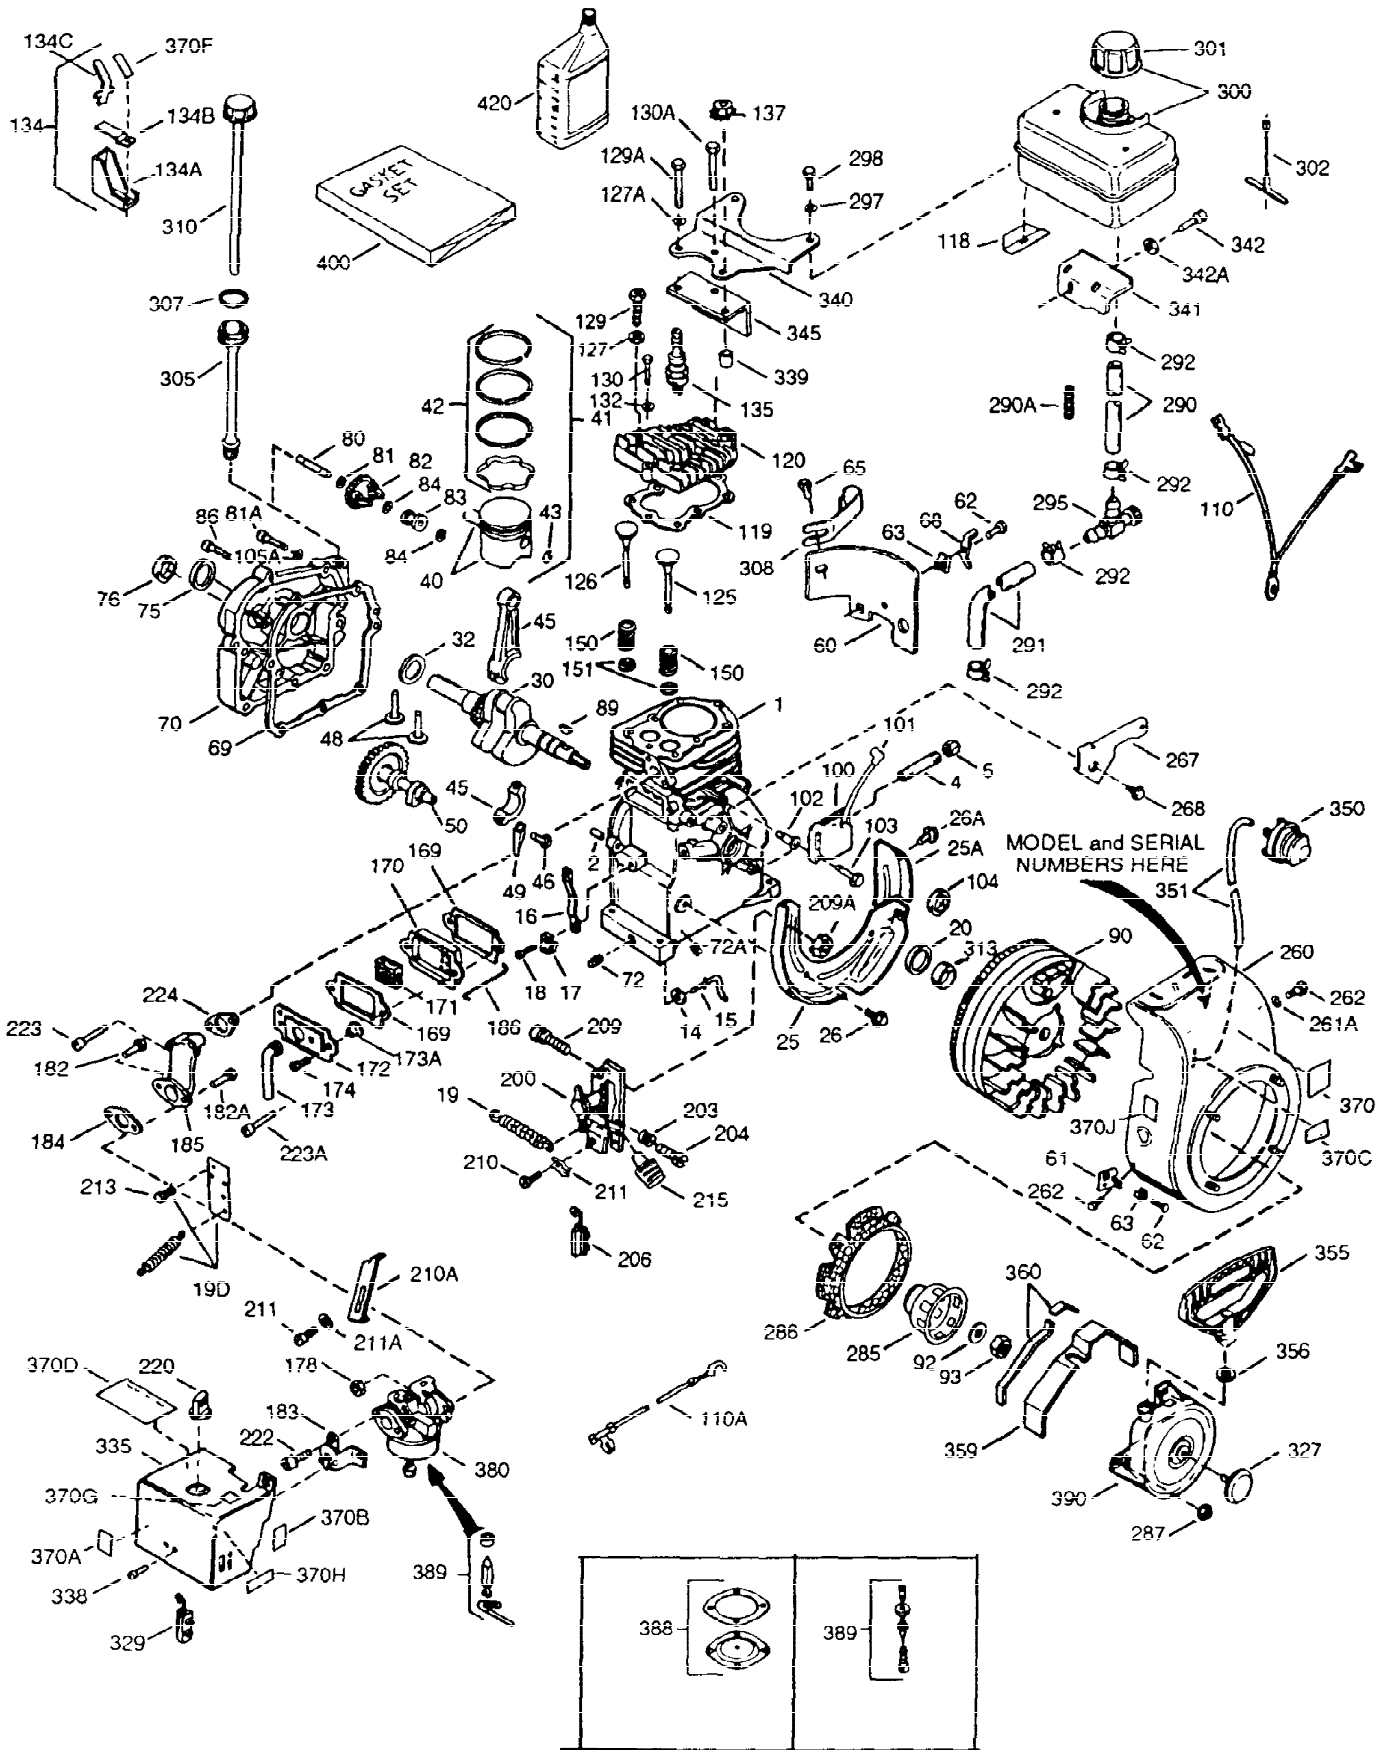

ILLUSTRATION SHOWS TYPICAL PARTS ONLY. ORDER BY PART NUMBER. PARTS NOT LISTED ARE SUPPLIED BY OEM

Ref #	Part Number	Qty	Description
1	35764	1	Cylinder (Incl. 2, 20 & 72)
2	26727	2	Dowel Pin
14	28277	1	Washer
15	31334	1	Governor Rod
16	31510	1	Governor Lever
17	31335	1	Governor Lever Clamp
18	650548	1	Screw, 8-32 x 5/16"
19	31426	1	Extension Spring
20	32600	1	Oil Seal
25	33342	1	Blower Housing Baffle
25A	35883	1	Baffle Extension
26A	650884	1	Screw, 8-32 x 1/2"
26	650561	2	Screw, 1/4-20 x 5/8"
30	34719	1	Crankshaft
40	34514	1	Piston, Pin & Ring Set (Std.)
40	34515	1	Piston, Pin & Ring Set (.010" OS)
40	34516	1	Piston, Pin & Ring Set (.020" OS)
41	32538B	1	Piston & Pin Ass'y. (Std.) (Incl. 43)
41	32548B	1	Piston & Pin Ass'y. (.010" OS) (Incl. 43)
41	32549B	1	Piston & Pin Ass'y. (.020" OS) (Incl. 43)
42	28986	1	Ring Set (Std.)
42	28987	1	Ring Set (.010" OS)
42	28988	1	Ring Set (.020" OS)
43	20381	2	Piston Pin Retaining Ring
45	30963B	1	Connecting Rod Ass'y. (Incl. 46 & 49)
46	32610A	2	Connecting Rod Bolt
48	27241	2	Valve Lifter
49	28594	1	Oil Dipper
50	33149A	1	Camshaft (BCR)
60	29745	1	Blower Housing Extension
65	650128	1	Screw, 10-24 x 1/2"
69	27677A	1	* Cylinder Cover Gasket
70	30756B	1	Cylinder Cover (Incl. 75 thru 83, 311 & 312)
72	27642	2	Oil Drain Plug
75	28540	1	Oil Seal
80	30574	1	Governor Shaft
81	30590A	1	Washer
82	30591	1	Governor Gear Ass'y. (Incl. 81)
83	30588A	1	Governor Spool
84	29193	2	Retaining Ring
86	650488	7	Screw, 1/4-20 x 1-1/4"
89	610961	1	Flywheel Key
90	611080	1	Flywheel
92	650815	1	Belleville Washer
93	650816	1	Flywheel Nut
100	34443A	1	Solid State Ignition
101	610118	1	Spark Plug Cover
102	650872	2	Solid State Mounting Stud
103	650814	2	Screw, Torx T-15, 10-24 x 1
110	35182	1	Ground Wire
119	29953C	1	* Cylinder Head Gasket
120	30579A	1	Cylinder Head (Incl. 130)
125	29313C	1	Exhaust Valve (Std.) (Incl. 151)
125	29315C	1	Exhaust Valve (1/32" OS) (Incl. 151)
126	29314B	1	Intake Valve (Std.) (Incl. 151)