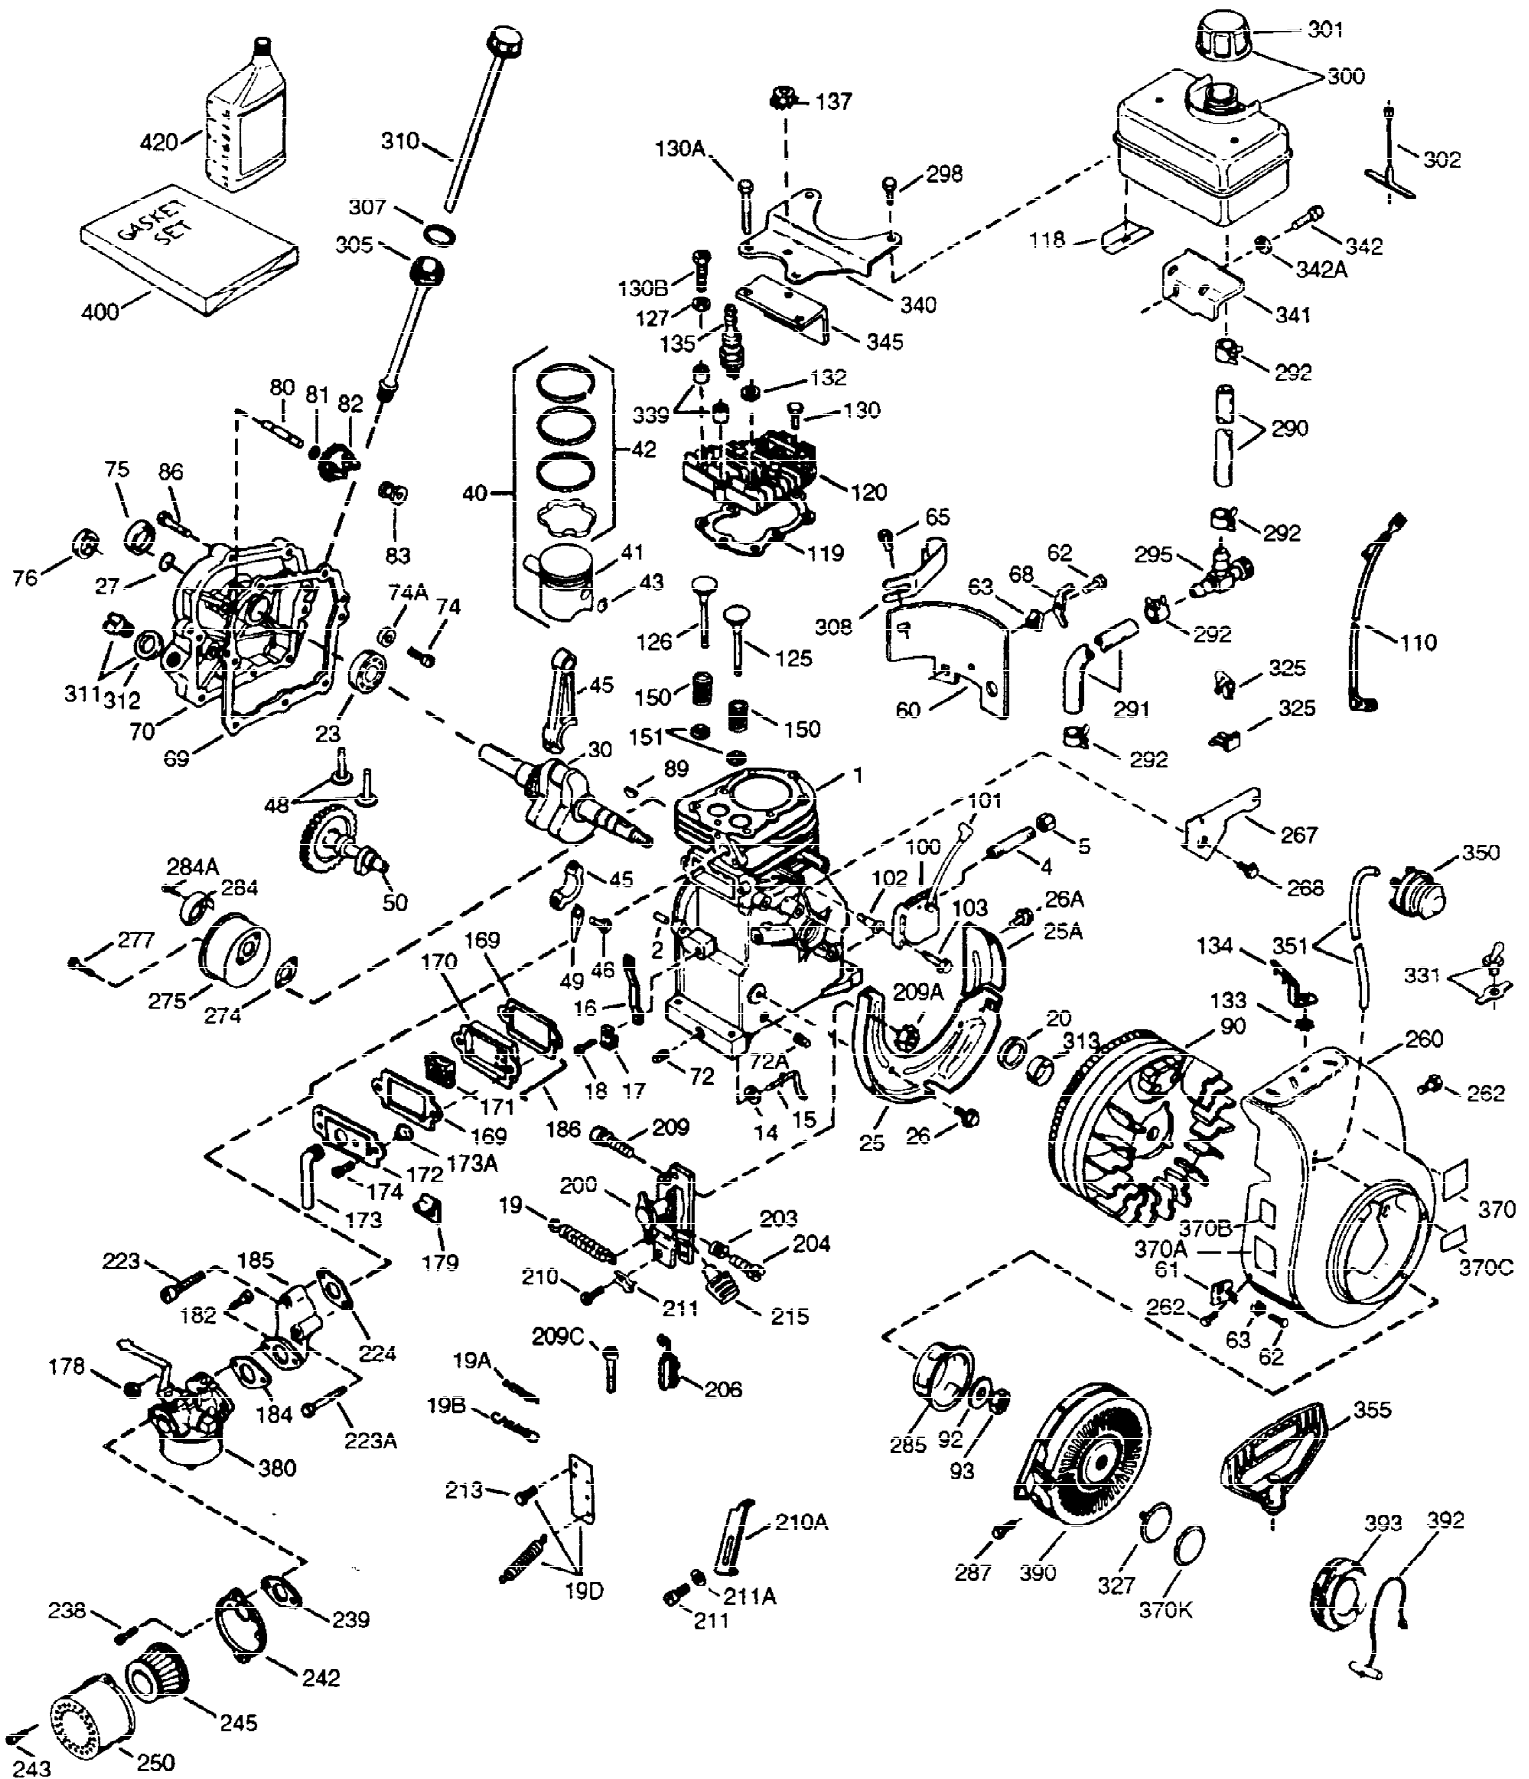

ILLUSTRATION SHOWS TYPICAL PARTS ONLY. ORDER BY PART NUMBER. PARTS NOT LISTED ARE SUPPLIED BY OEM.

VIEW 1 OF 2

Ref #	Part Number	Qty	Description
1	34708A	1	Cylinder (Incl. 2, 20 & 72)
2	26727	2	Dowel Pin
14	28277	1	Washer
15	31334	1	Governor Rod
16	31336	1	Governor Lever
17	31335	1	Governor Lever Clamp
18	650548	1	Screw, 8-32 x 5/16"
19	34593	1	Extension Spring
20	32600	1	Oil Seal
25A	35883	1	Baffle Extension
25	33342	1	Blower Housing Baffle
26A	650926	1	Screw, 8-32 x 21/64"
26	650561	2	Screw, 1/4-20 x 5/8"
30	34709	1	Crankshaft
40	34514	1	Piston, Pin & Ring Set (Std.)
40	34515	1	Piston, Pin & Ring Set (.010" OS)
40	34516	1	Piston, Pin & Ring Set (.020" OS)
41	32538B	1	Piston & Pin Ass'y. (Std.) (Incl. 43)
41	32548B	1	Piston & Pin Ass'y. (.010" OS) (Incl. 43)
41	32549B	1	Piston & Pin Ass'y. (.020" OS) (Incl. 43)
42	28986	1	Ring Set (Std.)
42	28987	1	Ring Set (.010" OS)
42	28988	1	Ring Set (.020" OS)
43	20381	2	Piston Pin Retaining Ring
45	30963B	1	Connecting Rod Ass'y. (Incl. 46 & 49)
46	32610A	2	Connecting Rod Bolt
48	27241	2	Valve Lifter
49	28594	1	Oil Dipper
50	33149A	1	Camshaft (BCR)
60	29745	1	Blower Housing Extension
65	650128	1	Screw, 10-24 x 1/2"
69	27677A	1	* Cylinder Cover Gasket
70	35863A	1	Cylinder Cover (Incl. 75 thru 83, 311 & 312)
72	27642	2	Oil Drain Plug
75	26208	1	Oil Seal
80	30574A	1	Governor Shaft
81	30590A	1	Washer
82	30591	1	Governor Gear Ass'y. (Incl. 81)
83	30588A	1	Governor Spool
86	650488	7	Screw, 1/4-20 x 1-1/4"
89	610961	1	Flywheel Key
90	611195	1	Flywheel
92	650815	1	Belleville Washer
93	650816	1	Flywheel Nut
100	34443A	1	Solid State Ignition
101	610118	1	Spark Plug Cover
102	650872	2	Solid State Mounting Stud
103	650814	2	Screw, Torx T-15, 10-24 x 1"
110	35182	1	Ground Wire
119	36437	1	* Cylinder Head Gasket
120	36438	1	Cylinder Head (Incl. 131)
125	29313C	1	Exhaust Valve (Std.) (Incl. 151)
125	29315C	1	Exhaust Valve (1/32" OS) (Incl. 151)
126	29314B	1	Intake Valve (Std.) (Incl. 151)
126	29315C	1	Intake Valve (1/32" OS) (Incl. 151)