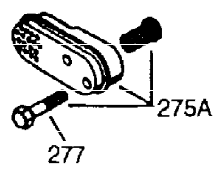

ILLUSTRATION SHOWS TYPICAL PARTS ONLY. ORDER BY PART NUMBER. PARTS NOT LISTED ARE SUPPLIED BY OEM.

VIEW 2 OF 2