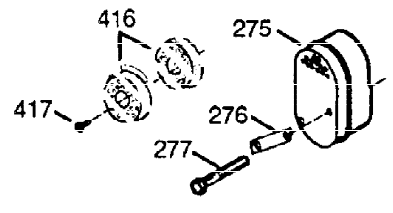

ILLUSTRATION SHOWS TYPICAL PARTS ONLY. ORDER BY PART NUMBER. PARTS NOT LISTED ARE SUPPLIED BY OEM.

VIEW 2 OF 2