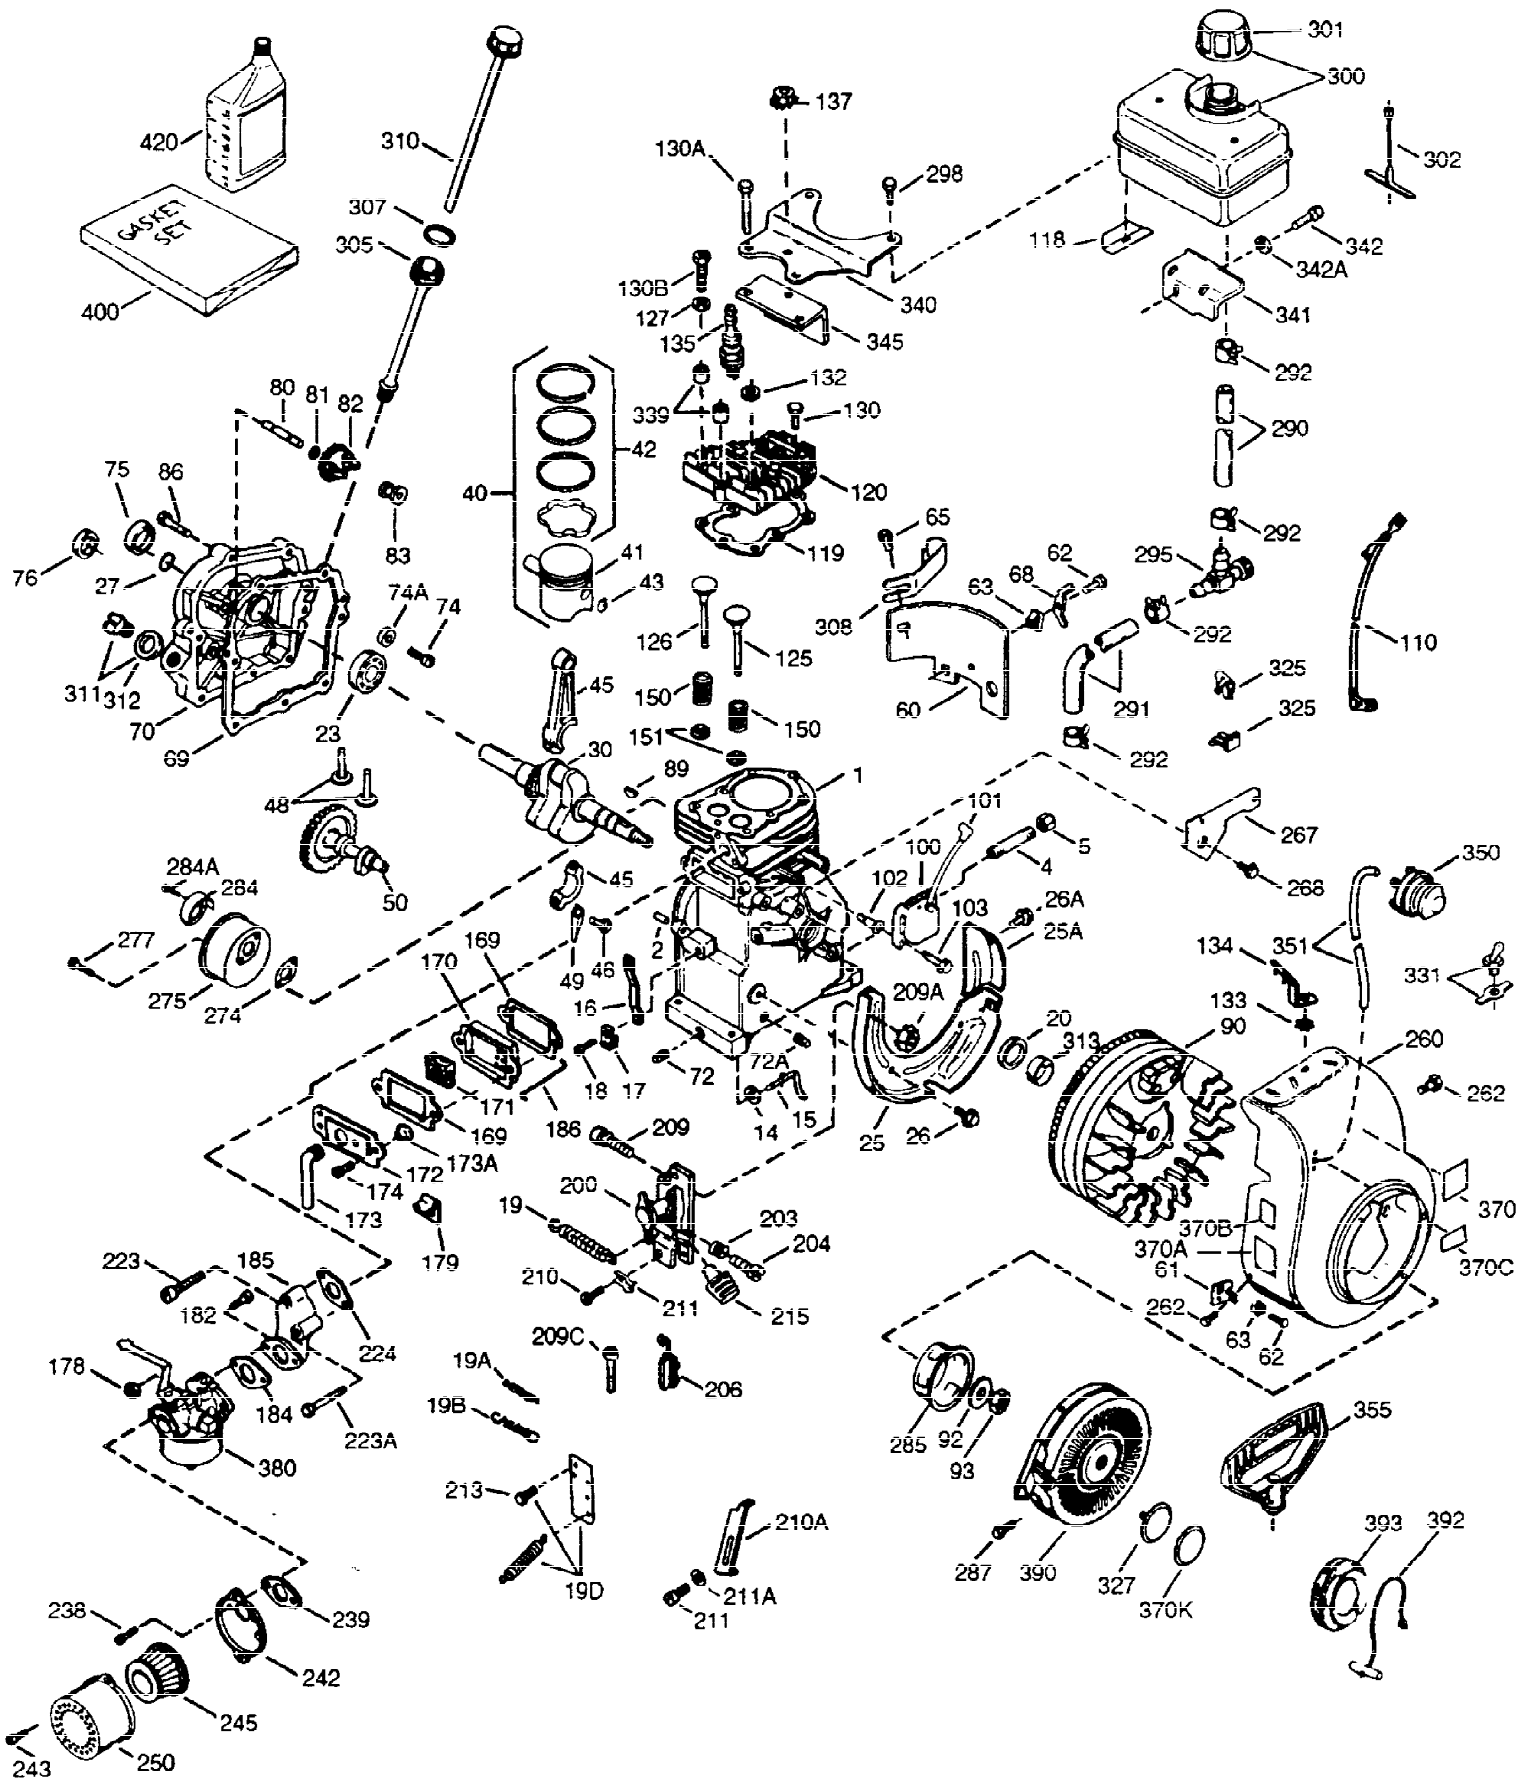

ILLUSTRATION SHOWS TYPICAL PARTS ONLY. ORDER BY PART NUMBER. PARTS NOT LISTED ARE SUPPLIED BY OEM.

VIEW 1 OF 2

Ref #	Part Number	Qty	Description
1	34708A	1	Cylinder (Incl. 2, 20 & 72)
2	26727	2	Dowel Pin
14	28277	1	Washer
15	31334	1	Governor Rod
16	31336	1	Governor Lever
17	31335	1	Governor Lever Clamp
18	650548	1	Screw, 8-32 x 5/16"
19	34593	1	Extension Spring
20	32600	1	Oil Seal
25A	35883	1	Baffle Extension
25	33342	1	Blower Housing Baffle
26A	650926	1	Screw, 8-32 x 21/64"
26	650802	2	Screw, 1/4-20 x 5/8"
30	35902	1	Crankshaft
40	34514	1	Piston, Pin & Ring Set (Std.)
40	34515	1	Piston, Pin & Ring Set (.010" OS)
40	34516	1	Piston, Pin & Ring Set (.020" OS)
41	32538B	1	Piston & Pin Ass'y. (Std.) (Incl. 43)
41	32548B	1	Piston & Pin Ass'y. (.010" OS) (Incl. 43)
41	32549B	1	Piston & Pin Ass'y. (.020" OS) (Incl. 43)
42	28986	1	Ring Set (Std.)
42	28987	1	Ring Set (.010" OS)
42	28988	1	Ring Set (.020" OS)
43	20381	2	Piston Pin Retaining Ring
45	30963B	1	Connecting Rod Ass'y. (Incl. 46 & 49)
46	32610A	2	Connecting Rod Bolt
48	27241	2	Valve Lifter
49	28594	1	Oil Dipper
50	33149A	1	Camshaft (BCR)
60	29745	1	Blower Housing Extension
65	650128	1	Screw, 10-24 x 1/2"
69	27677A	1	* Cylinder Cover Gasket
70	35863A	1	Cylinder Cover (Incl. 75 thru 83, 311 & 312)
72	27642	2	Oil Drain Plug
75	26208	1	Oil Seal
80	30574A	1	Governor Shaft
81	30590A	1	Washer
82	30591	1	Governor Gear Ass'y. (Incl. 81)
83	30588A	1	Governor Spool
86	650488	7	Screw, 1/4-20 x 1-1/4"
89	610961	1	Flywheel Key
90	611080	1	Flywheel
92	650815	1	Belleville Washer
93	650816	1	Flywheel Nut
100	34443A	1	Solid State Ignition
102	650872	2	Solid State Mounting Stud
103	650814	2	Screw, Torx T-15, 10-24 x 1"
110	35182	1	Ground Wire
119	36437	1	* Cylinder Head Gasket
120	36438	1	Cylinder Head (Incl. 130)
125	29313C	1	Exhaust Valve (Std.) (Incl. 151)
125	29315C	1	Exhaust Valve (1/32" OS) (Incl. 151)
126	29314B	1	Intake Valve (Std.) (Incl. 151)
126	29315C	1	Intake Valve (1/32" OS) (Incl. 151)
130	650694A	7	Screw, 5/16-18 x 2"