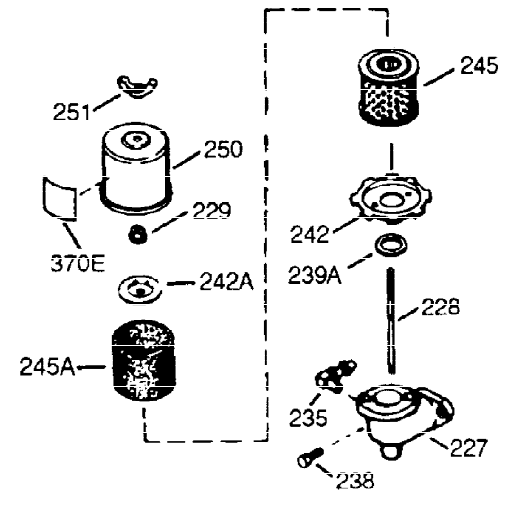

ILLUSTRATION SHOWS TYPICAL PARTS ONLY. ORDER BY PART NUMBER. PARTS NOT LISTED ARE SUPPLIED BY OEM.

VIEW 2 OF 2