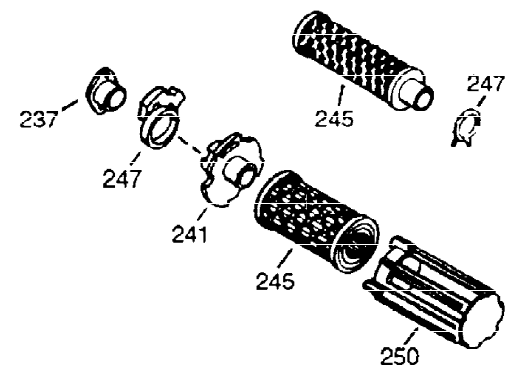

ILLUSTRATION SHOWS TYPICAL PARTS ONLY. ORDER BY PART NUMBER. PARTS NOT LISTED ARE SUPPLIED BY OEM.

VIEW 2 OF 2