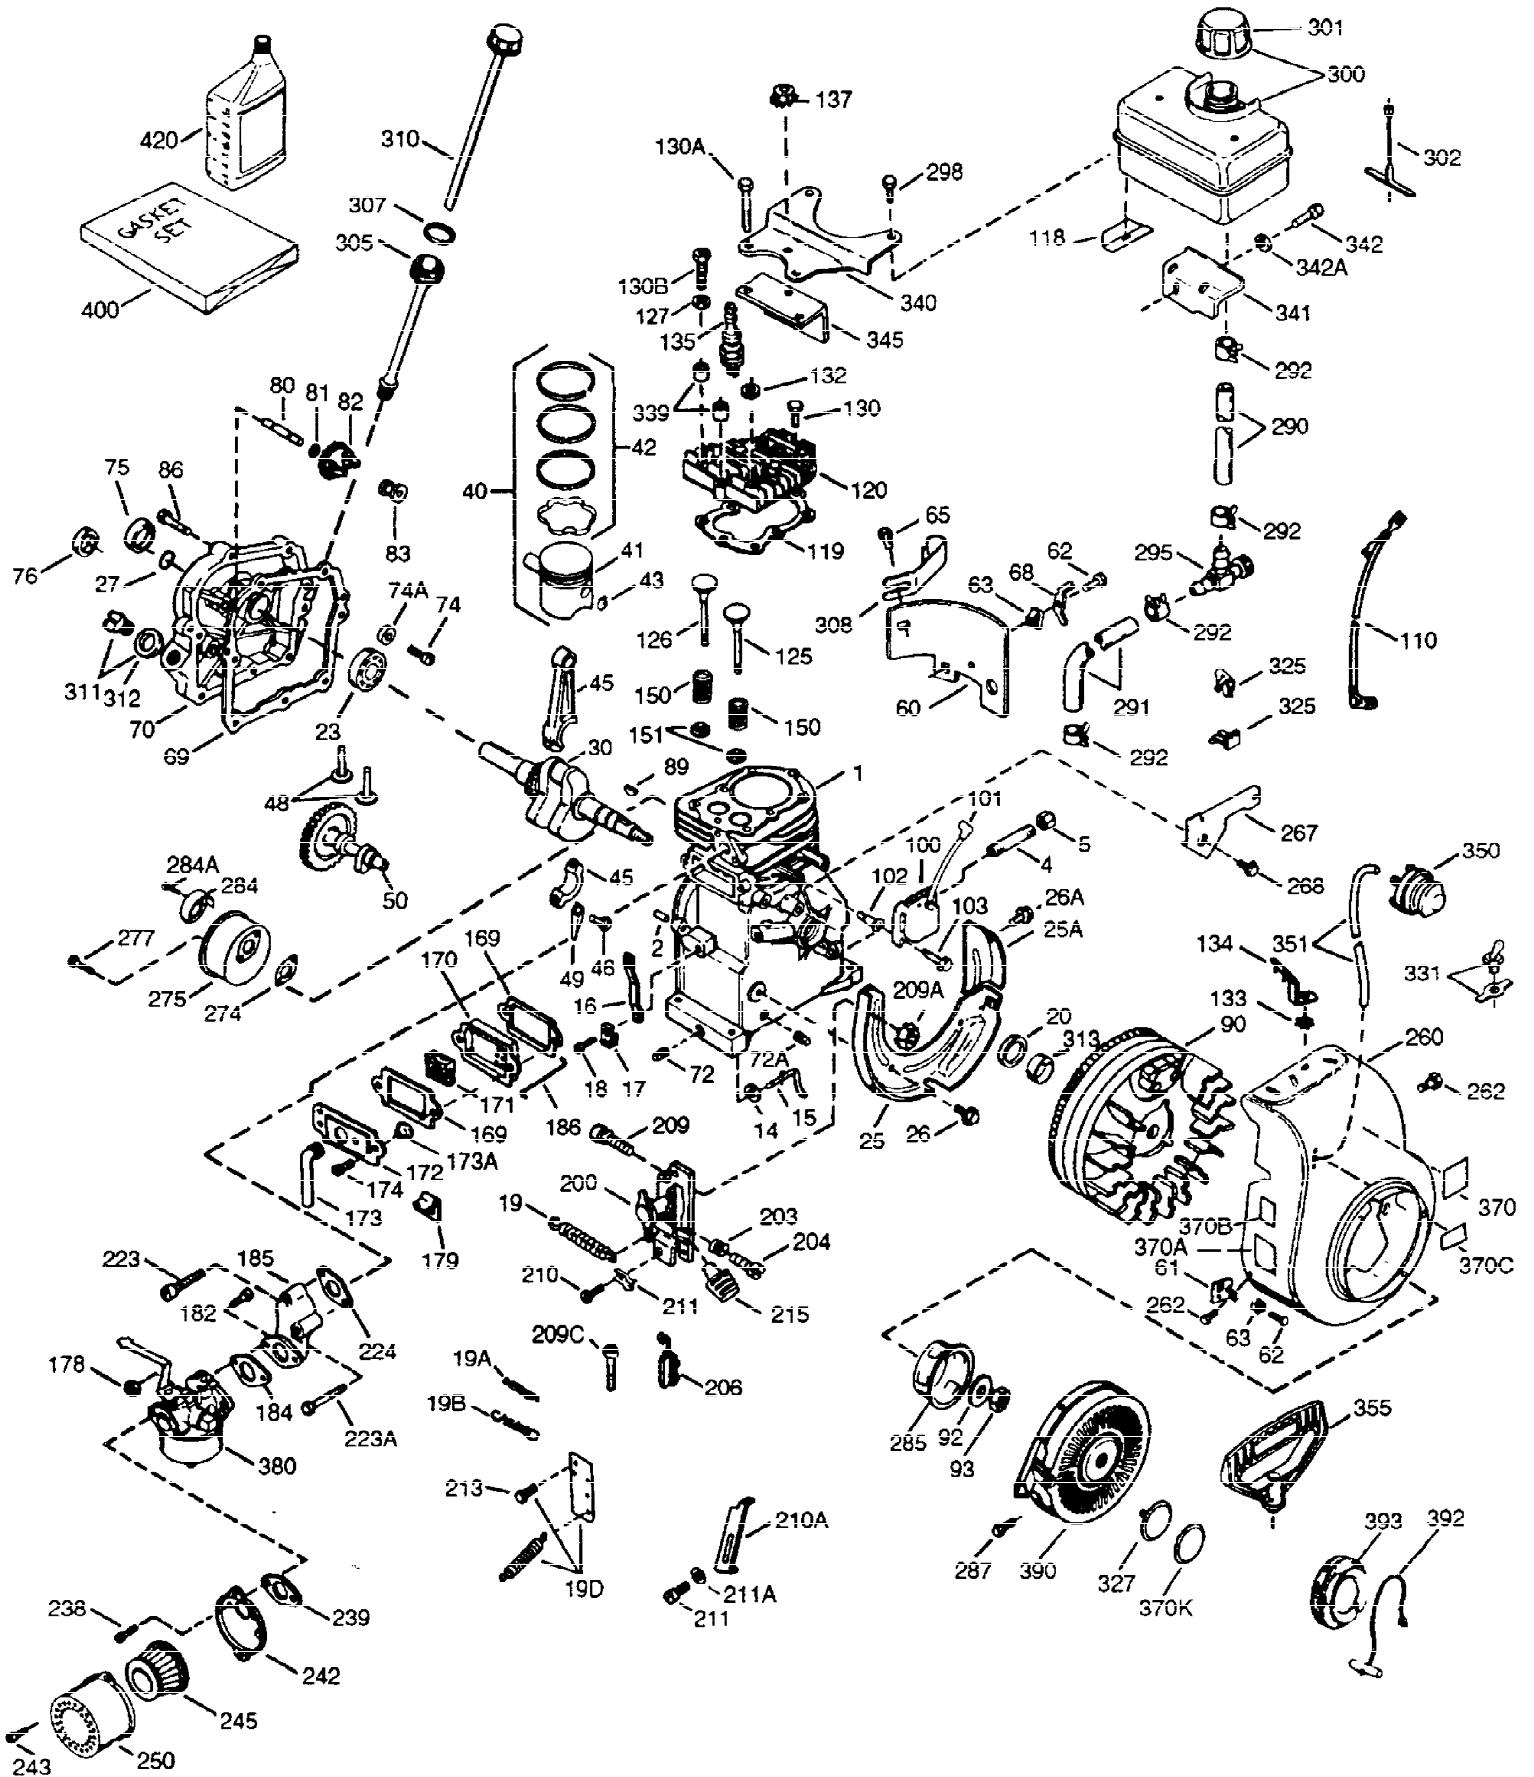

ILLUSTRATION SHOWS TYPICAL PARTS ONLY. ORDER BY PART NUMBER. PARTS NOT LISTED ARE SUPPLIED BY OEM.

VIEW 1 OF 2

Ref #	Part Number	Qty	Description
1	36560	1	Cylinder (Incl. 2,20,72 & 125)
2	26727	2	Dowel Pin
14	28277	1	Washer
15	31334	1	Governor Rod
16	31336	1	Governor Lever
17	31335	1	Governor Lever Clamp
18	650548	1	Screw, 8-32 x 5/16"
19	34593	1	Extension Spring
20	32600	1	Oil Seal
25A	35883	1	Baffle Extension
25	36552	1	Blower Housing Baffle (Incl. 262)
26	650802	2	Screw, 1/4-20 x 5/8"
26A	650926	1	Screw, 8-32 x 21/64"
30	35902	1	Crankshaft
40	34514	1	Piston, Pin & Ring Set (Std.)
40	34515	1	Piston, Pin & Ring Set (.010" OS)
40	34516	1	Piston, Pin & Ring Set (.020" OS)
41	32538B	1	Piston & Pin Ass'y. (Std.) (Incl. 43)
41	32548B	1	Piston & Pin Ass'y. (.010" OS) (Incl. 43)
41	32549B	1	Piston & Pin Ass'y. (.020" OS) (Incl. 43)
42	28986	1	Ring Set (Std.)
42	28987	1	Ring Set (.010" OS)
42	28988	1	Ring Set (.020" OS)
43	20381	2	Piston Pin Retaining Ring
45	30963B	1	Connecting Rod Ass'y. (Incl. 46 & 49)
46	32610A	2	Connecting Rod Bolt
48	27241	2	Valve Lifter
49	28594	1	Oil Dipper
50	33149A	1	Camshaft (BCR)
60	29745	1	Blower Housing Extension
65	650128	1	Screw, 10-24 x 1/2"
69	27677A	1	* Cylinder Cover Gasket
70	35863A	1	Cylinder Cover (Incl. 75 thru 83, 311 & 312)
72	27642	2	Oil Drain Plug
75	26208	1	Oil Seal
80	30574A	1	Governor Shaft
81	30590A	1	Washer
82	30591	1	Governor Gear Ass'y. (Incl. 81)
83	30588A	1	Governor Spool
86	650488	7	Screw, 1/4-20 x 1-1/4"
89	610961	1	Flywheel Key
90	611195	1	Flywheel
92	650815	1	Belleville Washer
93	650816	1	Flywheel Nut
100	34443A	1	Solid State Ignition
102	650872	2	Solid State Mounting Stud
103	651007	2	Screw, Torx T-15, 10-24 x 1"
110	35182	1	Ground Wire
119	36437	1	* Cylinder Head Gasket
120	36438	1	Cylinder Head (Incl. 130)
125	36471	1	Exhaust Valve (Std.) (Incl. 151)
125	36472	1	Exhaust Valve (1/32" OS) (Incl. 151)
126	29314B	1	Intake Valve (Std.) (Incl. 151)
126	29315C	1	Intake Valve (1/32" OS) (Incl. 151)
130	650694A	7	Screw, 5/16-18 x 2"