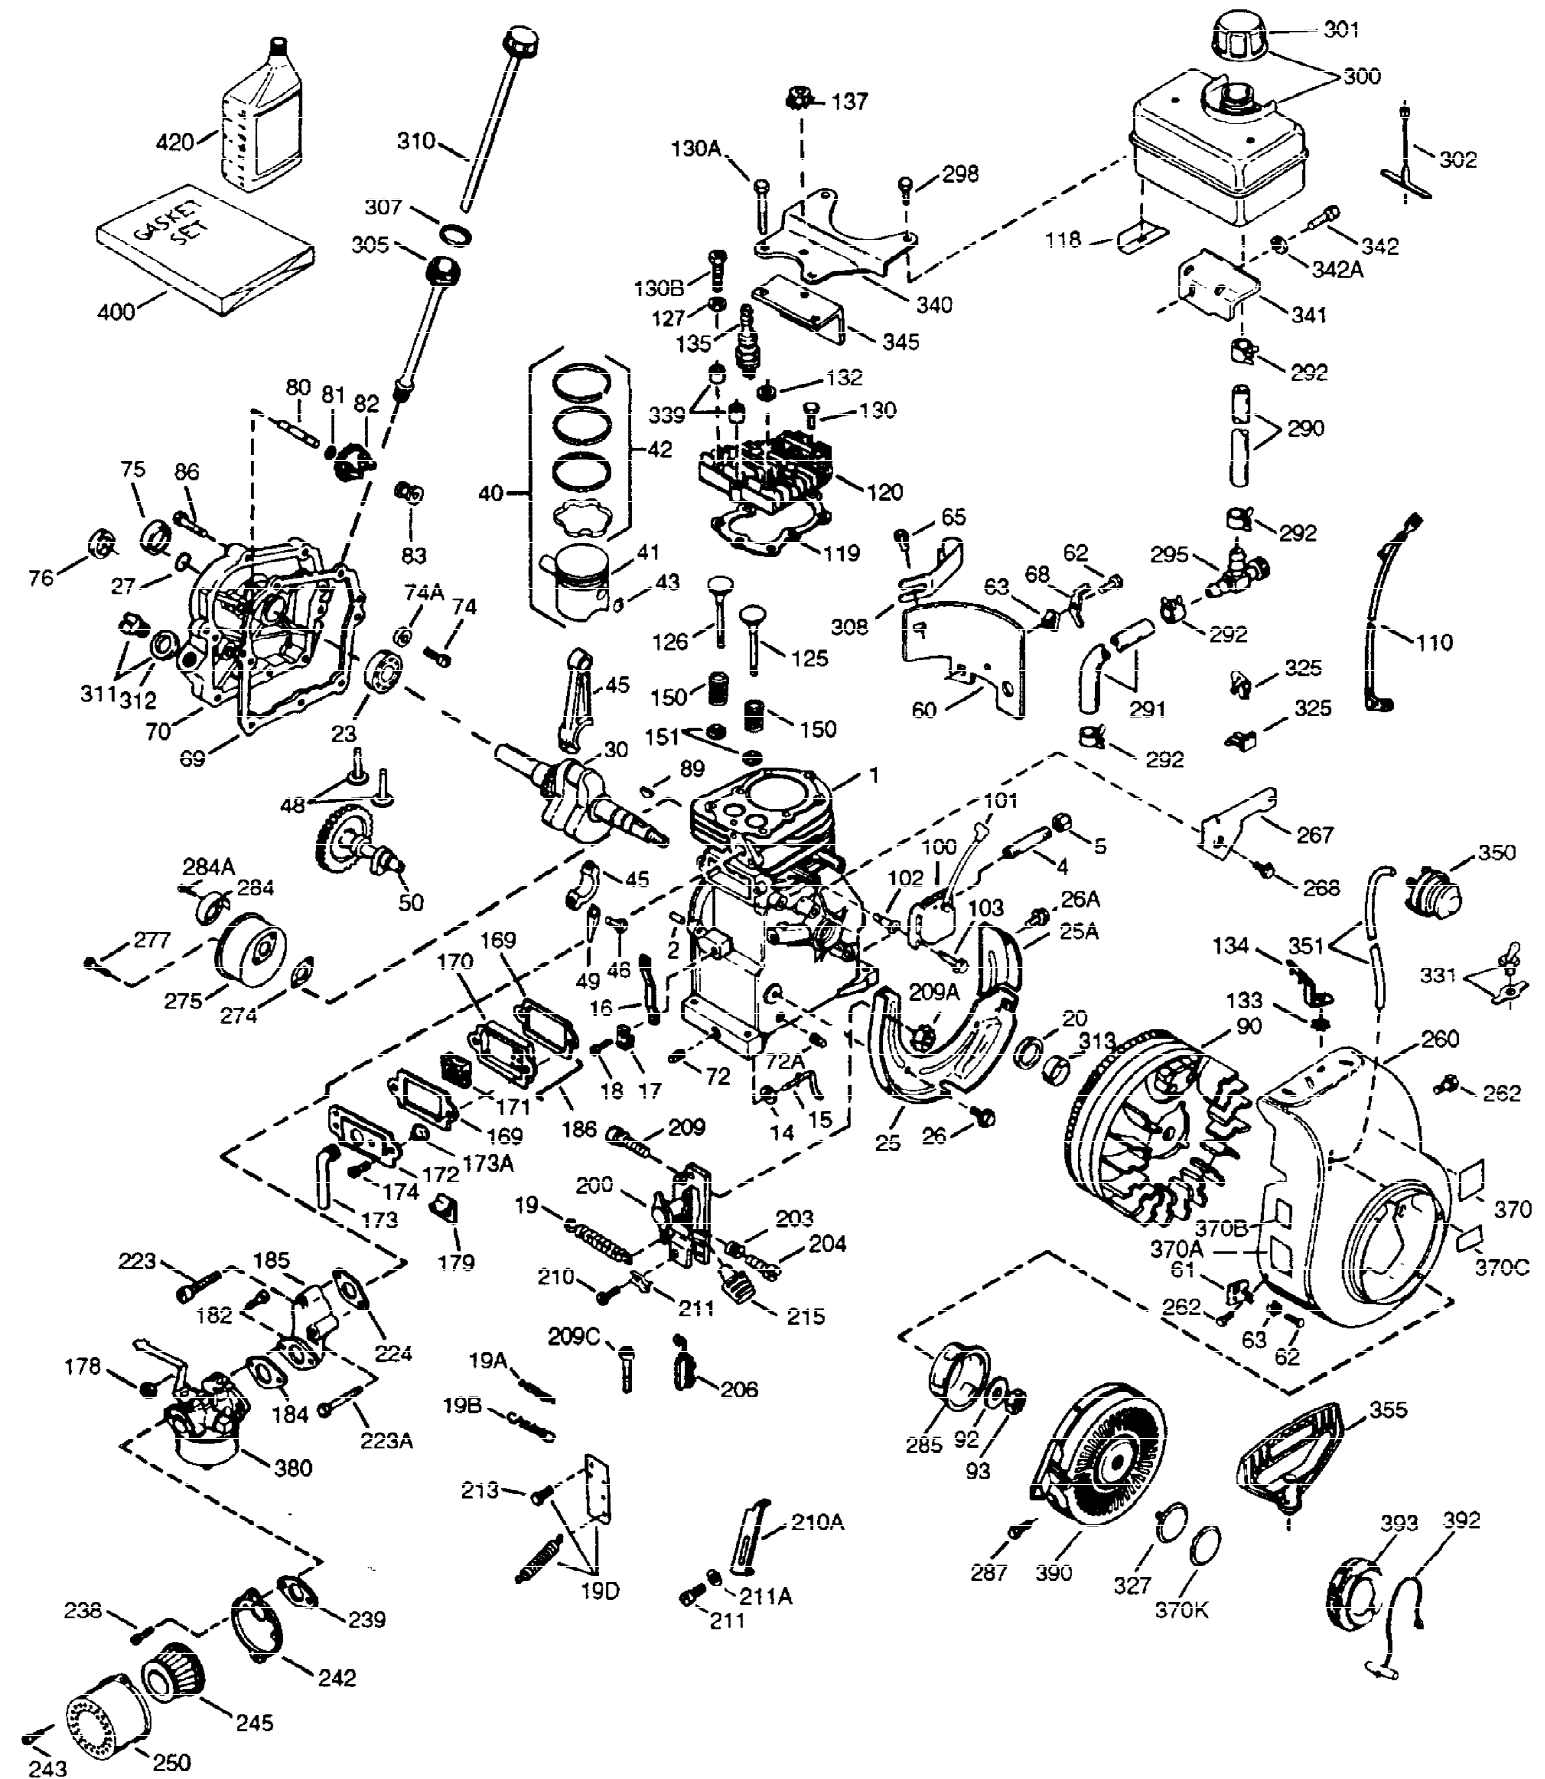

ILLUSTRATION SHOWS TYPICAL PARTS ONLY. ORDER BY PART NUMBER. PARTS NOT LISTED ARE SUPPLIED BY OEM.

VIEW 1 OF 2

Ref #	Part Number	Qty	Description
1	36562	1	Cylinder (Incl. 2, 20, 72 & 125)
2	26727	2	Dowel Pin
14	28277	1	Washer
15	31334	1	Governor Rod
16	37729	1	Governor Lever
17	31335	1	Governor Lever Clamp
18	651018	1	Screw, T-15, 8-32 x 19/64"
19	31426	1	Extension Spring
20	32600	1	Oil Seal
23	28458	1	Ball Bearing
25	36552	1	Blower Housing Baffle (Incl. 262)
25A	35883	1	Baffle Extension
26A	650926	1	Screw, 8-32 x 21/64"
26	650802	2	Screw, 1/4-20 x 5/8"
27	28539	1	Bearing Retainer
30	34719	1	Crankshaft
40	40020	1	Piston, Pin & Ring Set (Std.)
40	40021	1	Piston, Pin & Ring Set (.010" OS)
41	40018	1	Piston & Pin Ass'y. (Std.) (Incl. 43)
41	40019	1	Piston & Pin Ass'y. (.010" OS) (Incl. 43)
42	40022	1	Ring Set (Std.)
42	40023	1	Ring Set (.010" OS)
43	20381	2	Piston Pin Retaining Ring
45	30963B	1	Connecting Rod Ass'y. (Incl. 46 & 49)
46	32610A	2	Connecting Rod Bolt
48	27241	2	Valve Lifter
49	28594	1	Oil Dipper
50	32197A	1	Camshaft (MCR)
60	29745	1	Blower Housing Extension
65	650128	1	Screw, 10-24 x 1/2"
69	27677A	1	* Cylinder Cover Gasket
70	30756C	1	Cylinder Cover (Incl. 75 thru 83,311)
72	27642	2	Oil Drain Plug
74	30200	2	Screw, 10-24 x 9/16"
74A	28537	2	Washer
75	28540	1	Oil Seal
80	30574A	1	Governor Shaft
81	30590A	1	Washer
82	30591	1	Governor Gear Ass'y. (Incl. 81)
83	30588A	1	Governor Spool
86	650488	7	Screw, 1/4-20 x 1-1/4"
89	610961	1	Flywheel Key
90	611195	1	Flywheel
92	650815	1	Belleville Washer
93	650816	1	Flywheel Nut
100	34443C	1	Solid State Ignition
102	651024	2	Stud
103	651007	2	Screw, T-15, 10-24 x 15/16"
110	35182	1	Ground Wire
119	36437	1	* Cylinder Head Gasket
120	36438	1	Cylinder Head (Incl. 130)
125	36471	1	Exhaust Valve (Std.) (Incl. 151)
125	36472	1	Exhaust Valve (1/32" OS) (Incl. 151)
126	29314C	1	Intake Valve (Std.) (Incl. 151)
126	29315C	1	Intake Valve (1/32" OS) (Incl. 151)