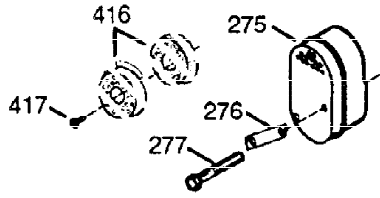

ILLUSTRATION SHOWS TYPICAL PARTS ONLY. ORDER BY PART NUMBER. PARTS NOT LISTED ARE SUPPLIED BY OEM.

VIEW 2 OF 2