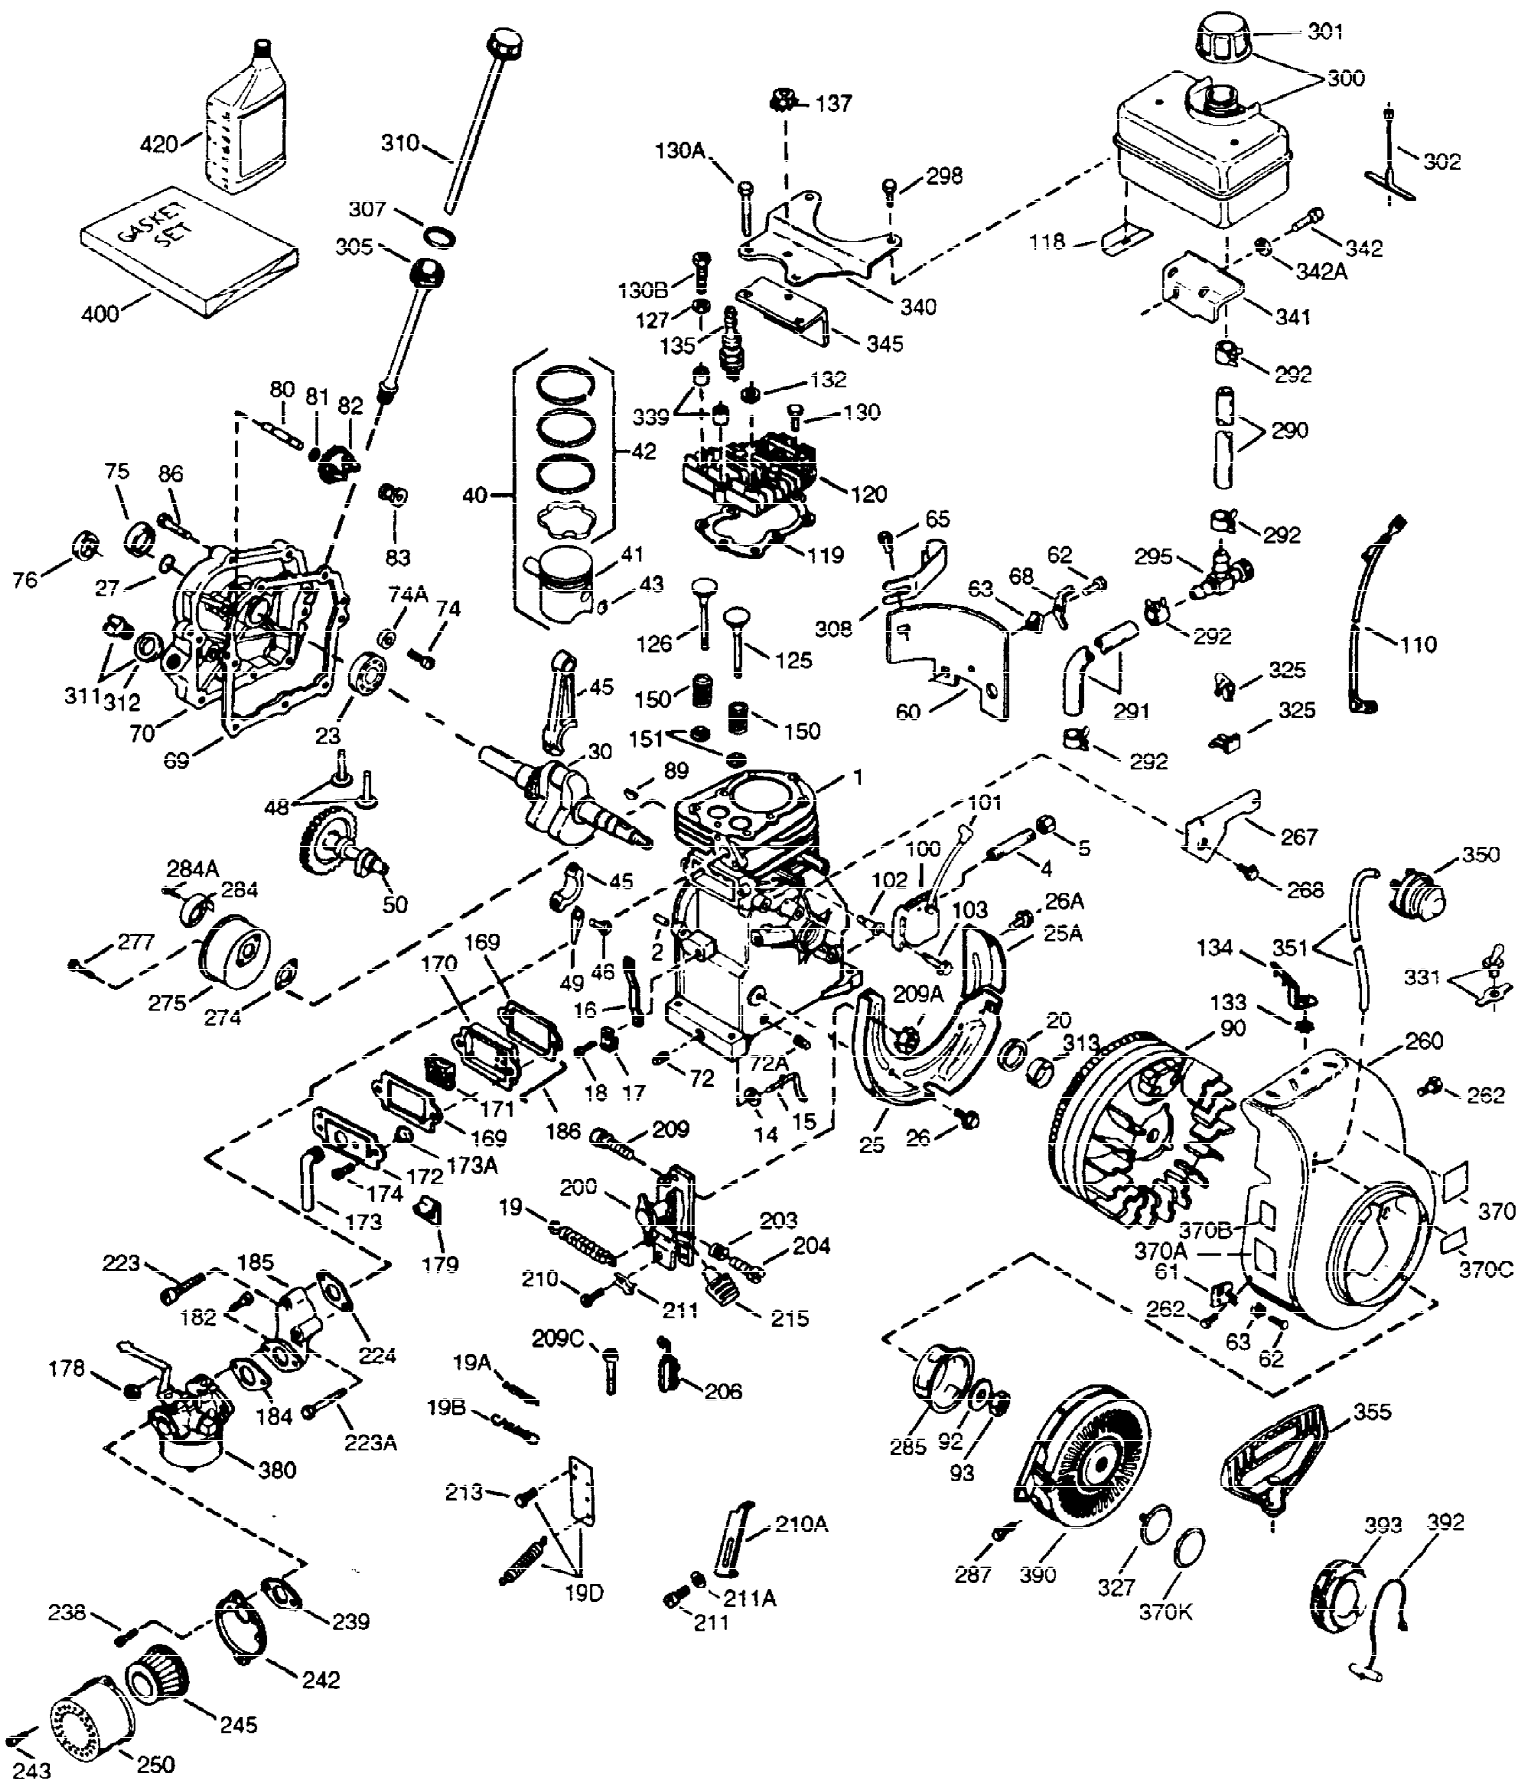

ILLUSTRATION SHOWS TYPICAL PARTS ONLY. ORDER BY PART NUMBER. PARTS NOT LISTED ARE SUPPLIED BY OEM.

VIEW 1 OF 2

Ref #	Part Number	Qty	Description
1	36589	1	Cylinder (Incl. 2,20,72 & 125)
2	26727	2	Dowel Pin
14	28277	1	Washer
15	31334	1	Governor Rod
16	31510	1	Governor Lever
17	31335	1	Governor Lever Clamp
18	651018	1	Screw, Torx T-15, 8-32 x 19/64"
19	31426	1	Extension Spring
20	32600	1	Oil Seal
23	28458	1	Ball Bearing
25A	35883	1	Baffle Extension
25	36552	1	Blower Housing Baffle (Incl. 262)
26A	650926	1	Screw, 8-32 x 21/64"
26	650802	2	Screw, 1/4-20 x 5/8"
27	28539	1	Bearing Retainer
30	34723	1	Crankshaft
40	34514	1	Piston, Pin & Ring Set (Std.)
40	34515	1	Piston, Pin & Ring Set (.010" OS)
40	34516	1	Piston, Pin & Ring Set (.020" OS)
41	32538B	1	Piston & Pin Ass'y. (Std.) (Incl. 43)
41	32548B	1	Piston & Pin Ass'y. (.010" OS) (Incl. 43)
41	32549B	1	Piston & Pin Ass'y. (.020" OS) (Incl. 43)
42	28986	1	Ring Set (Std.)
42	28987	1	Ring Set (.010" OS)
42	28988	1	Ring Set (.020" OS)
43	20381	2	Piston Pin Retaining Ring
45	30963B	1	Connecting Rod Ass'y. (Incl. 46 & 49)
46	32610A	2	Connecting Rod Bolt
48	27241	2	Valve Lifter
49	28594	1	Oil Dipper
50	33149A	1	Camshaft (BCR)
60	29745	1	Blower Housing Extension
65	650128	1	Screw, 10-24 x 1/2"
69	27677A	1	* Cylinder Cover Gasket
70	30756C	1	Cylinder Cover (Incl. 75 thru 83,311)
72	27642	2	Oil Drain Plug
74A	28537	2	Washer
74	30200	2	Screw, 10-24 x 9/16"
75	28540	1	Oil Seal
80	30574A	1	Governor Shaft
81	30590A	1	Washer
82	30591	1	Governor Gear Ass'y. (Incl. 81)
83	30588A	1	Governor Spool
86	650488	7	Screw, 1/4-20 x 1-1/4"
89	610961	1	Flywheel Key
90	611195	1	Flywheel
92	650815	1	Belleville Washer
93	650816	1	Flywheel Nut
100	34443B	1	Solid State Ignition
101	610118	1	Spark Plug Cover
102	651024	1	Solid State Mounting Stud
103	651007	2	Screw, Torx T-15, 10-24 x 15/16"
110	35182	1	Ground Wire
119	36437	1	* Cylinder Head Gasket
120	36438	1	Cylinder Head (Incl. 130)