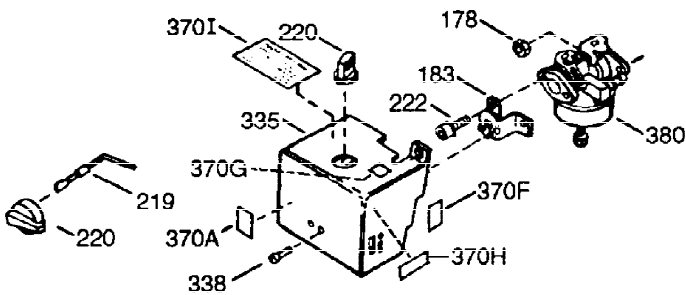

ILLUSTRATION SHOWS TYPICAL PARTS ONLY. ORDER BY PART NUMBER. PARTS NOT LISTED ARE SUPPLIED BY OEM.

VIEW 2 OF 2