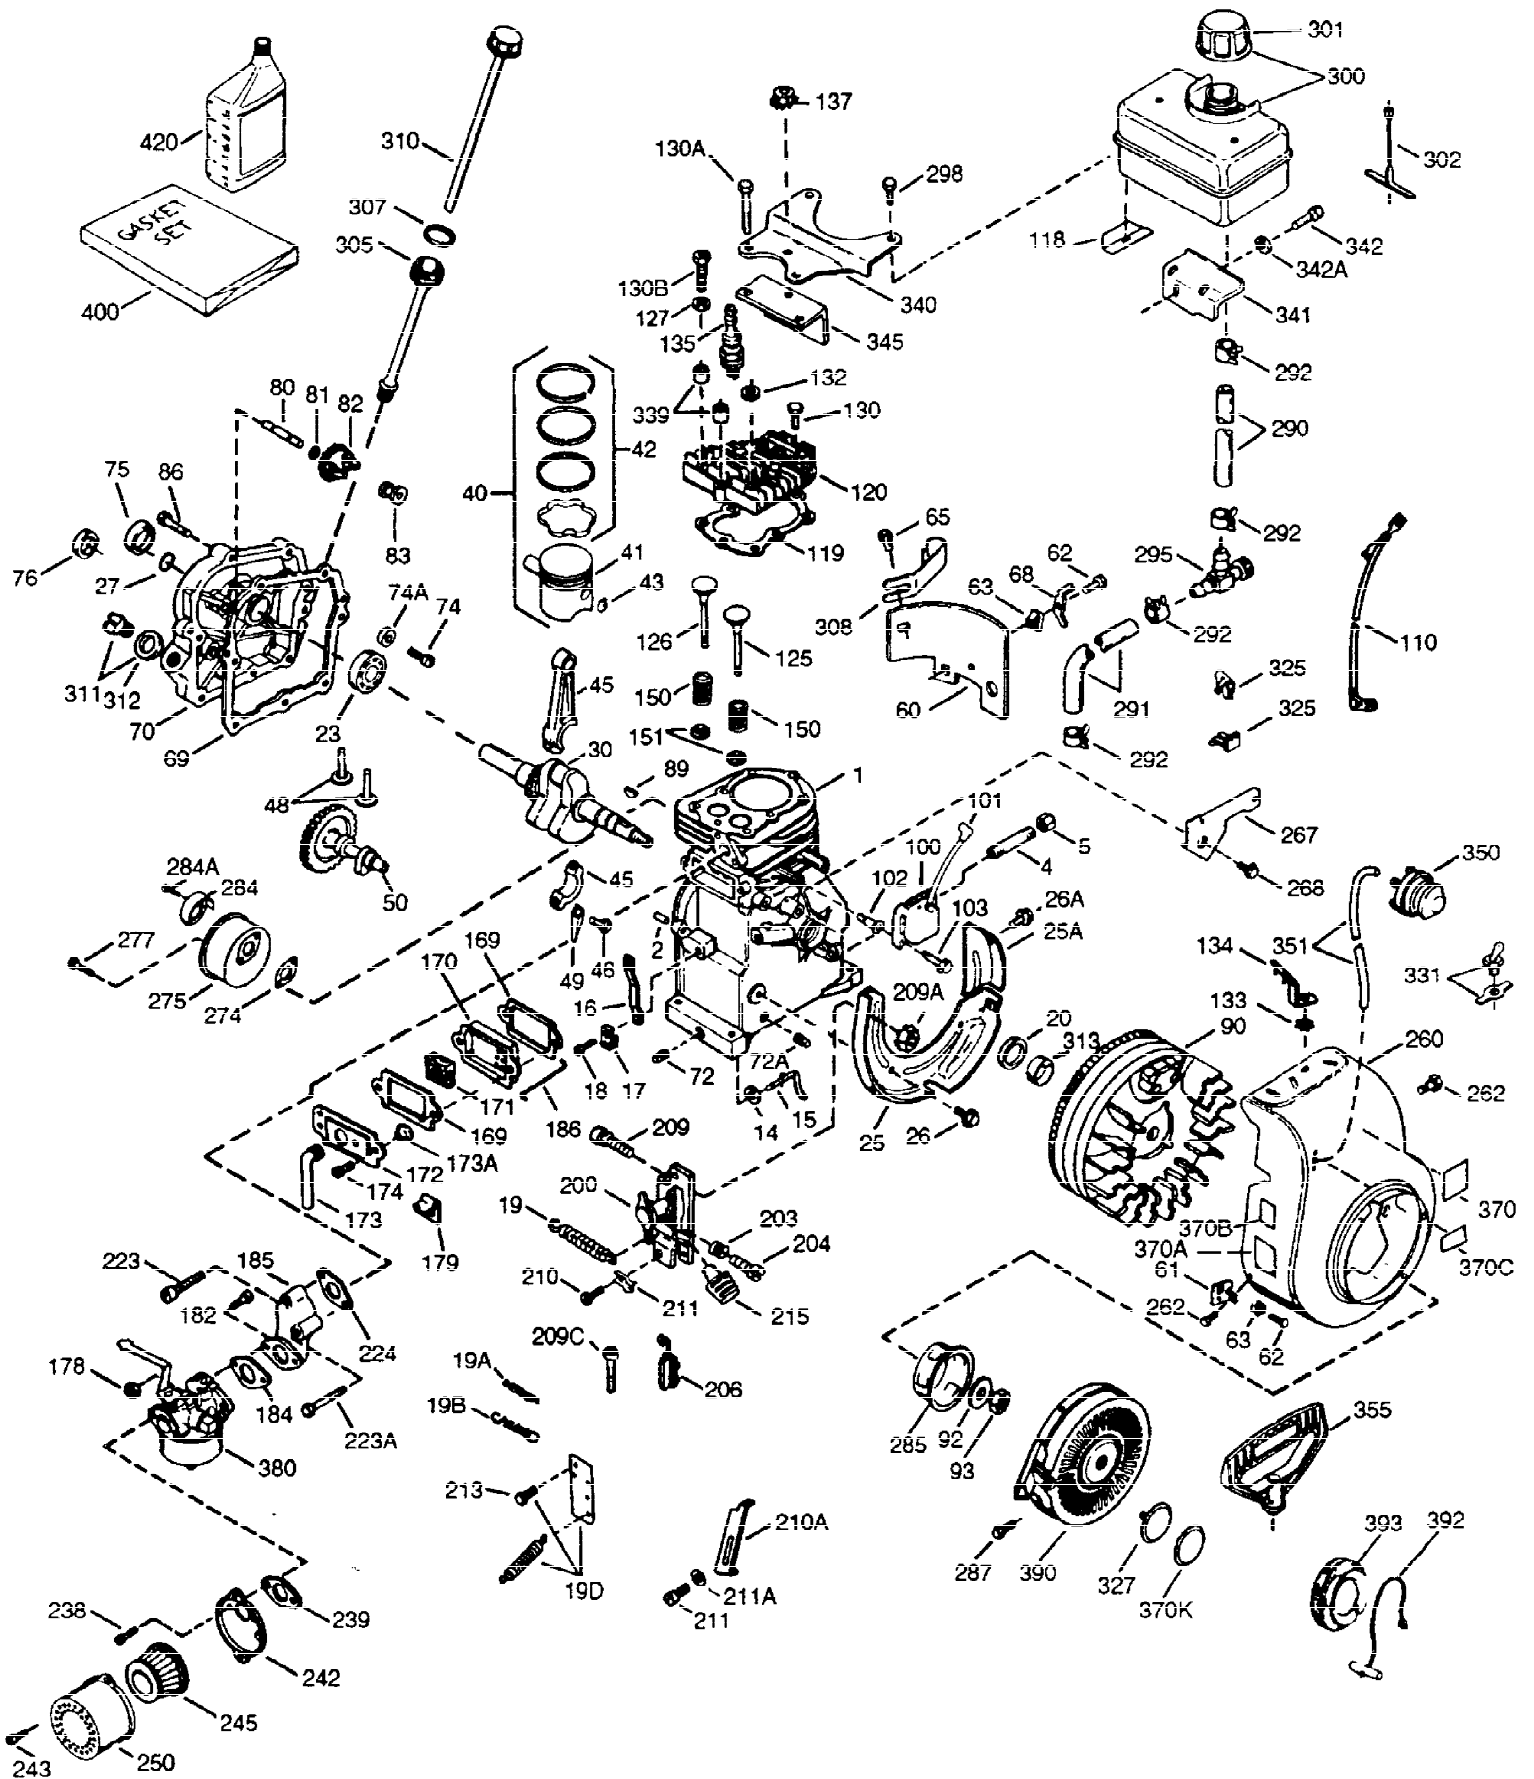

ILLUSTRATION SHOWS TYPICAL PARTS ONLY. ORDER BY PART NUMBER. PARTS NOT LISTED ARE SUPPLIED BY OEM.

VIEW 1 OF 2

Ref #	Part Number	Qty	Description
1	36560	1	Cylinder (Incl. 2,20,72 & 125)
2	26727	2	Dowel Pin
14	28277	1	Washer
15	31334	1	Governor Rod
16	31336	1	Governor Lever
17	31335	1	Governor Lever Clamp
18	651018	1	Screw, Torx T-15, 8-32 x 19/64"
19	34593	1	Extension Spring
20	32600	1	Oil Seal
25A	35883	1	Baffle Extension
25	36552	1	Blower Housing Baffle (Incl. 262)
26A	650926	1	Screw, 8-32 x 21/64"
26	650802	2	Screw, 1/4-20 x 5/8"
30	34709	1	Crankshaft
40	40020	1	Piston, Pin & Ring Set (Std.)
40	40021	1	Piston, Pin & Ring Set (.010" OS)
41	40018	1	Piston & Pin Ass'y. (Std.) (Incl. 43)
41	40019	1	Piston & Pin Ass'y. (.010" OS) (Incl. 43)
42	40022	1	Ring Set (Std.)
42	40023	1	Ring Set (.010" OS)
43	20381	2	Piston Pin Retaining Ring
45	30963B	1	Connecting Rod Ass'y. (Incl. 46 & 49)
46	32610A	2	Connecting Rod Bolt
48	27241	2	Valve Lifter
49	28594	1	Oil Dipper
50	32197A	1	Camshaft (MCR)
60	29745	1	Blower Housing Extension
65	650128	1	Screw, 10-24 x 1/2"
69	27677A	1	* Cylinder Cover Gasket
70	35863A	1	Cylinder Cover (Incl. 75 thru 83,311)
72	27642	2	Oil Drain Plug
75	26208	1	Oil Seal
80	30574A	1	Governor Shaft
81	30590A	1	Washer
82	30591	1	Governor Gear Ass'y. (Incl. 81)
83	30588A	1	Governor Spool
86	650488	7	Screw, 1/4-20 x 1-1/4"
89	610961	1	Flywheel Key
90	611195	1	Flywheel
92	650815	1	Belleville Washer
93	650816	1	Flywheel Nut
100	34443B	1	Solid State Ignition
101	610118	1	Spark Plug Cover
102	650872	2	Solid State Mounting Stud
103	651007	2	Screw, Torx T-15, 10-24 x 15/16"
110	35182	1	Ground Wire
119	36437	1	* Cylinder Head Gasket
120	36438	1	Cylinder Head (Incl. 119 & 130)
125	36471	1	Exhaust Valve (Std.) (Incl. 151)
125	36472	1	Exhaust Valve (1/32" OS) (Incl. 151)
126	29314C	1	Intake Valve (Std.) (Incl. 151)
126	29315C	1	Intake Valve (1/32" OS) (Incl. 151)
130A	6021A	1	Screw, 5/16-18 x 1-1/2"
130	650694A	7	Screw, 5/16-18 x 2"
132	650708	1	Washer