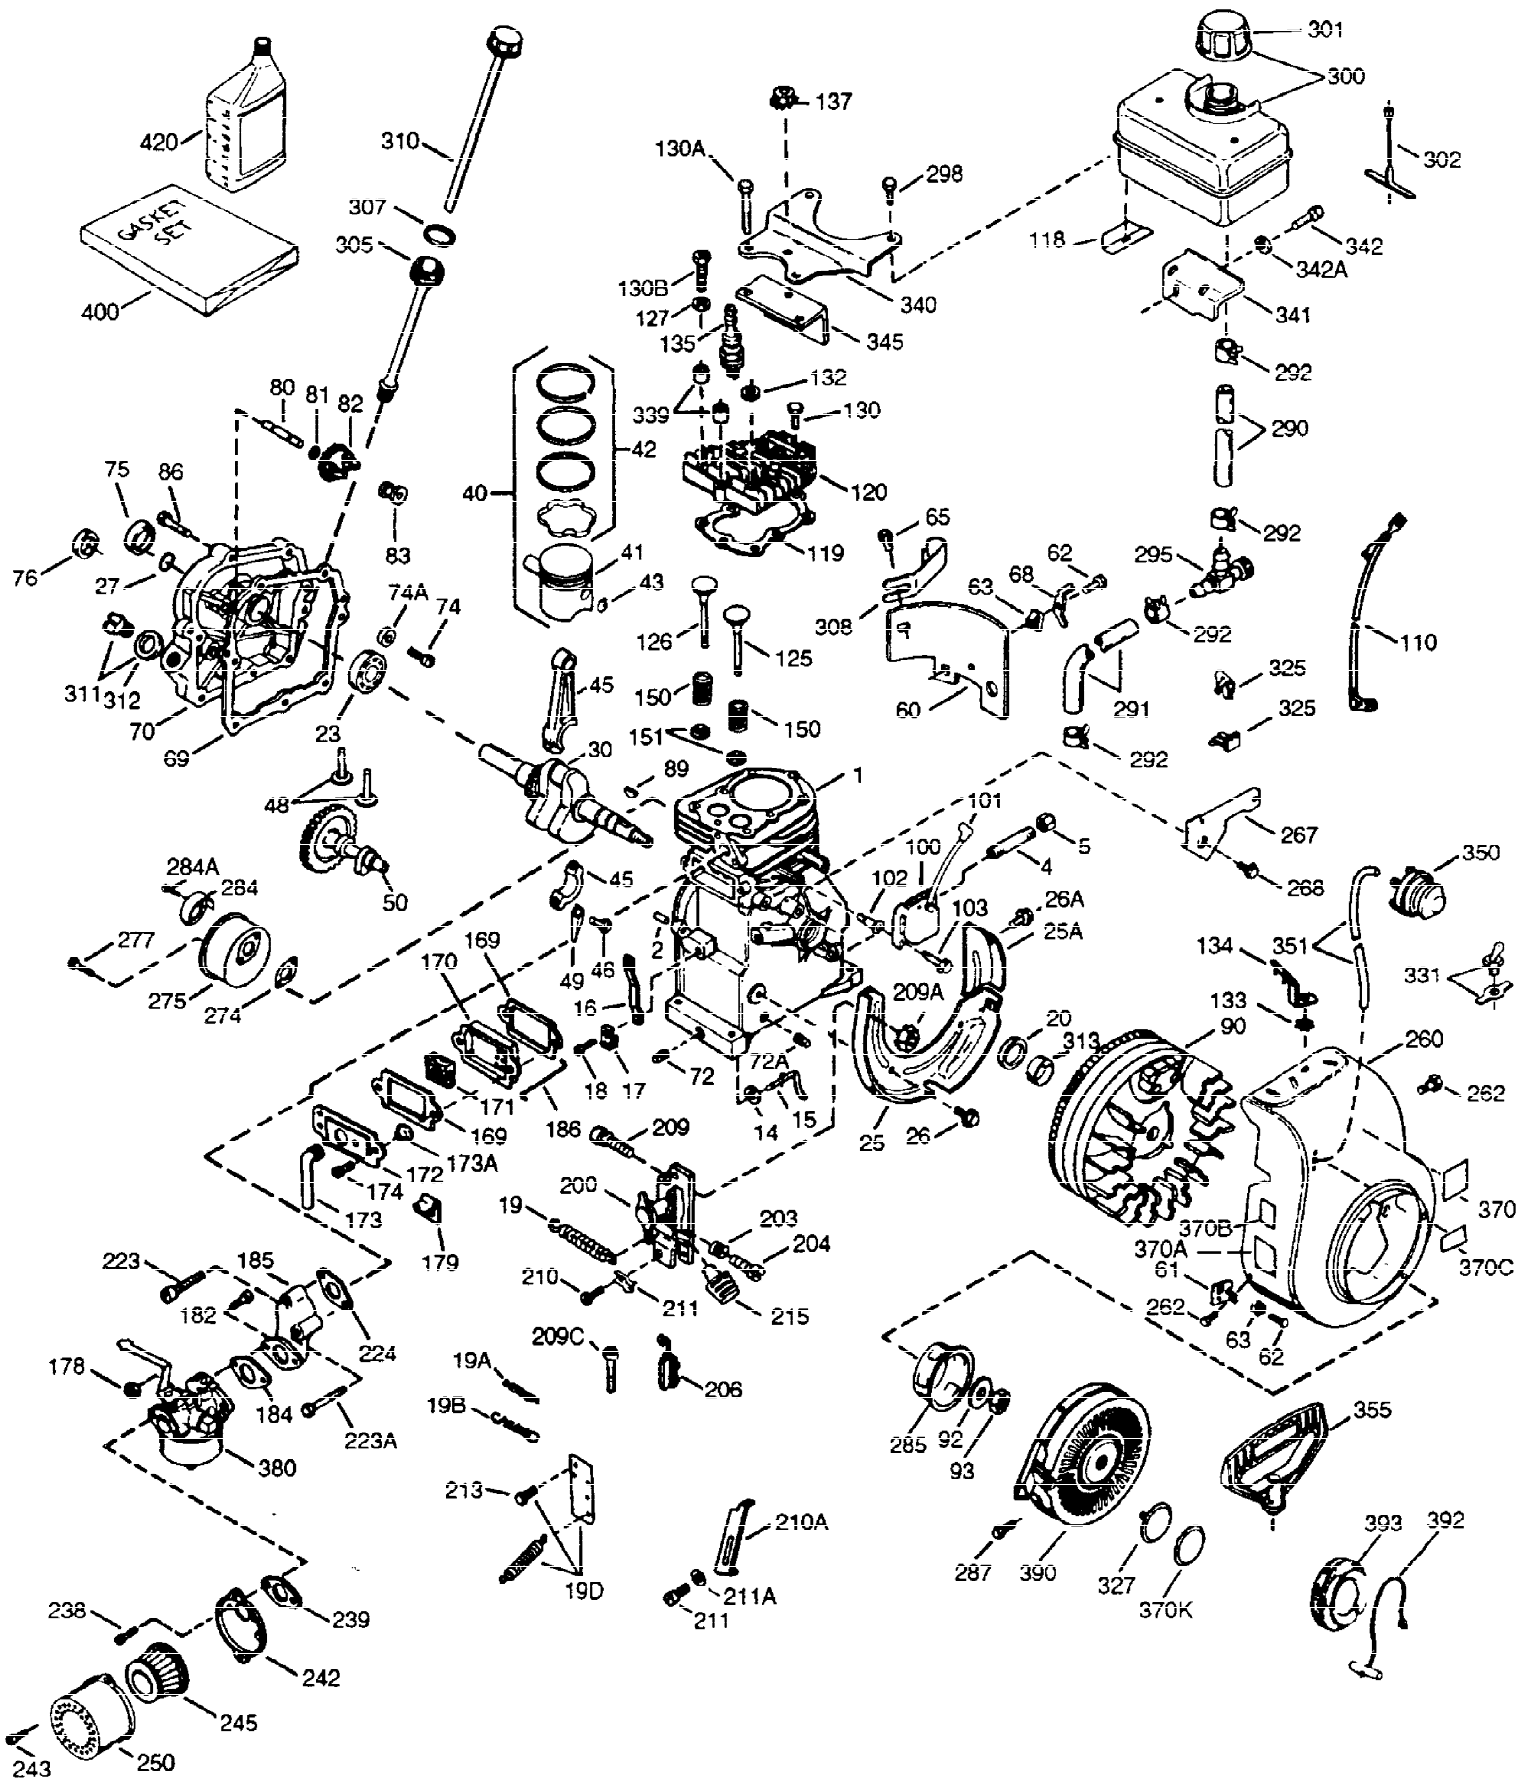

ILLUSTRATION SHOWS TYPICAL PARTS ONLY. ORDER BY PART NUMBER. PARTS NOT LISTED ARE SUPPLIED BY OEM.

VIEW 1 OF 2

Ref #	Part Number	Qty	Description
1	36560	1	Cylinder (Incl. 2,20,72 & 125)
2	26727	2	Dowel Pin
14	28277	1	Washer
15	31334	1	Governor Rod
16	31336	1	Governor Lever
17	31335	1	Governor Lever Clamp
18	651018	1	Screw, Torx T-15, 8-32 x 19/64"
19	34593	1	Extension Spring
20	32600	1	Oil Seal
25A	35883	1	Baffle Extension
25	36552	1	Blower Housing Baffle (Incl. 262)
26A	650926	1	Screw, 8-32 x 21/64"
26	650802	2	Screw, 1/4-20 x 5/8"
30	34718	1	Crankshaft
40	40020	1	Piston, Pin & Ring Set (Std.)
40	40021	1	Piston, Pin & Ring Set (.010" OS)
41	40018	1	Piston & Pin Ass'y. (Std.) (Incl. 43)
41	40019	1	Piston & Pin Ass'y. (.010" OS) (Incl. 43)
42	40022	1	Ring Set (Std.)
42	40023	1	Ring Set (.010" OS)
43	20381	2	Piston Pin Retaining Ring
45	30963B	1	Connecting Rod Ass'y. (Incl. 46 & 49)
46	32610A	2	Connecting Rod Bolt
48	27241	2	Valve Lifter
49	28594	1	Oil Dipper
50	32197A	1	Camshaft (MCR)
60	29745	1	Blower Housing Extension
65	650128	1	Screw, 10-24 x 1/2"
69	27677A	1	* Cylinder Cover Gasket
70	35863A	1	Cylinder Cover (Incl. 75 thru 83,311)
72	27642	2	Oil Drain Plug
75	26208	1	Oil Seal
80	30574A	1	Governor Shaft
81	30590A	1	Washer
82	30591	1	Governor Gear Ass'y. (Incl. 81)
83	30588A	1	Governor Spool
86	650488	7	Screw, 1/4-20 x 1-1/4"
89	610961	1	Flywheel Key
90	611195	1	Flywheel
92	650815	1	Belleville Washer
93	650816	1	Flywheel Nut
100	34443B	1	Solid State Ignition
101	610118	1	Spark Plug Cover
102	651024	2	Solid State Mounting Stud
103	651007	2	Screw, Torx T-15, 10-24 x 15/16"
110	35182	1	Ground Wire
119	36437	1	* Cylinder Head Gasket
120	36438	1	Cylinder Head (Incl. 119 & 130)
125	36471	1	Exhaust Valve (Std.) (Incl. 151)
125	36472	1	Exhaust Valve (1/32" OS) (Incl. 151)
126	29314C	1	Intake Valve (Std.) (Incl. 151)
126	29315C	1	Intake Valve (1/32" OS) (Incl. 151)
130A	6021A	1	Screw, 5/16-18 x 1-1/2"
130	650694A	7	Screw, 5/16-18 x 2"
132	650708	1	Washer