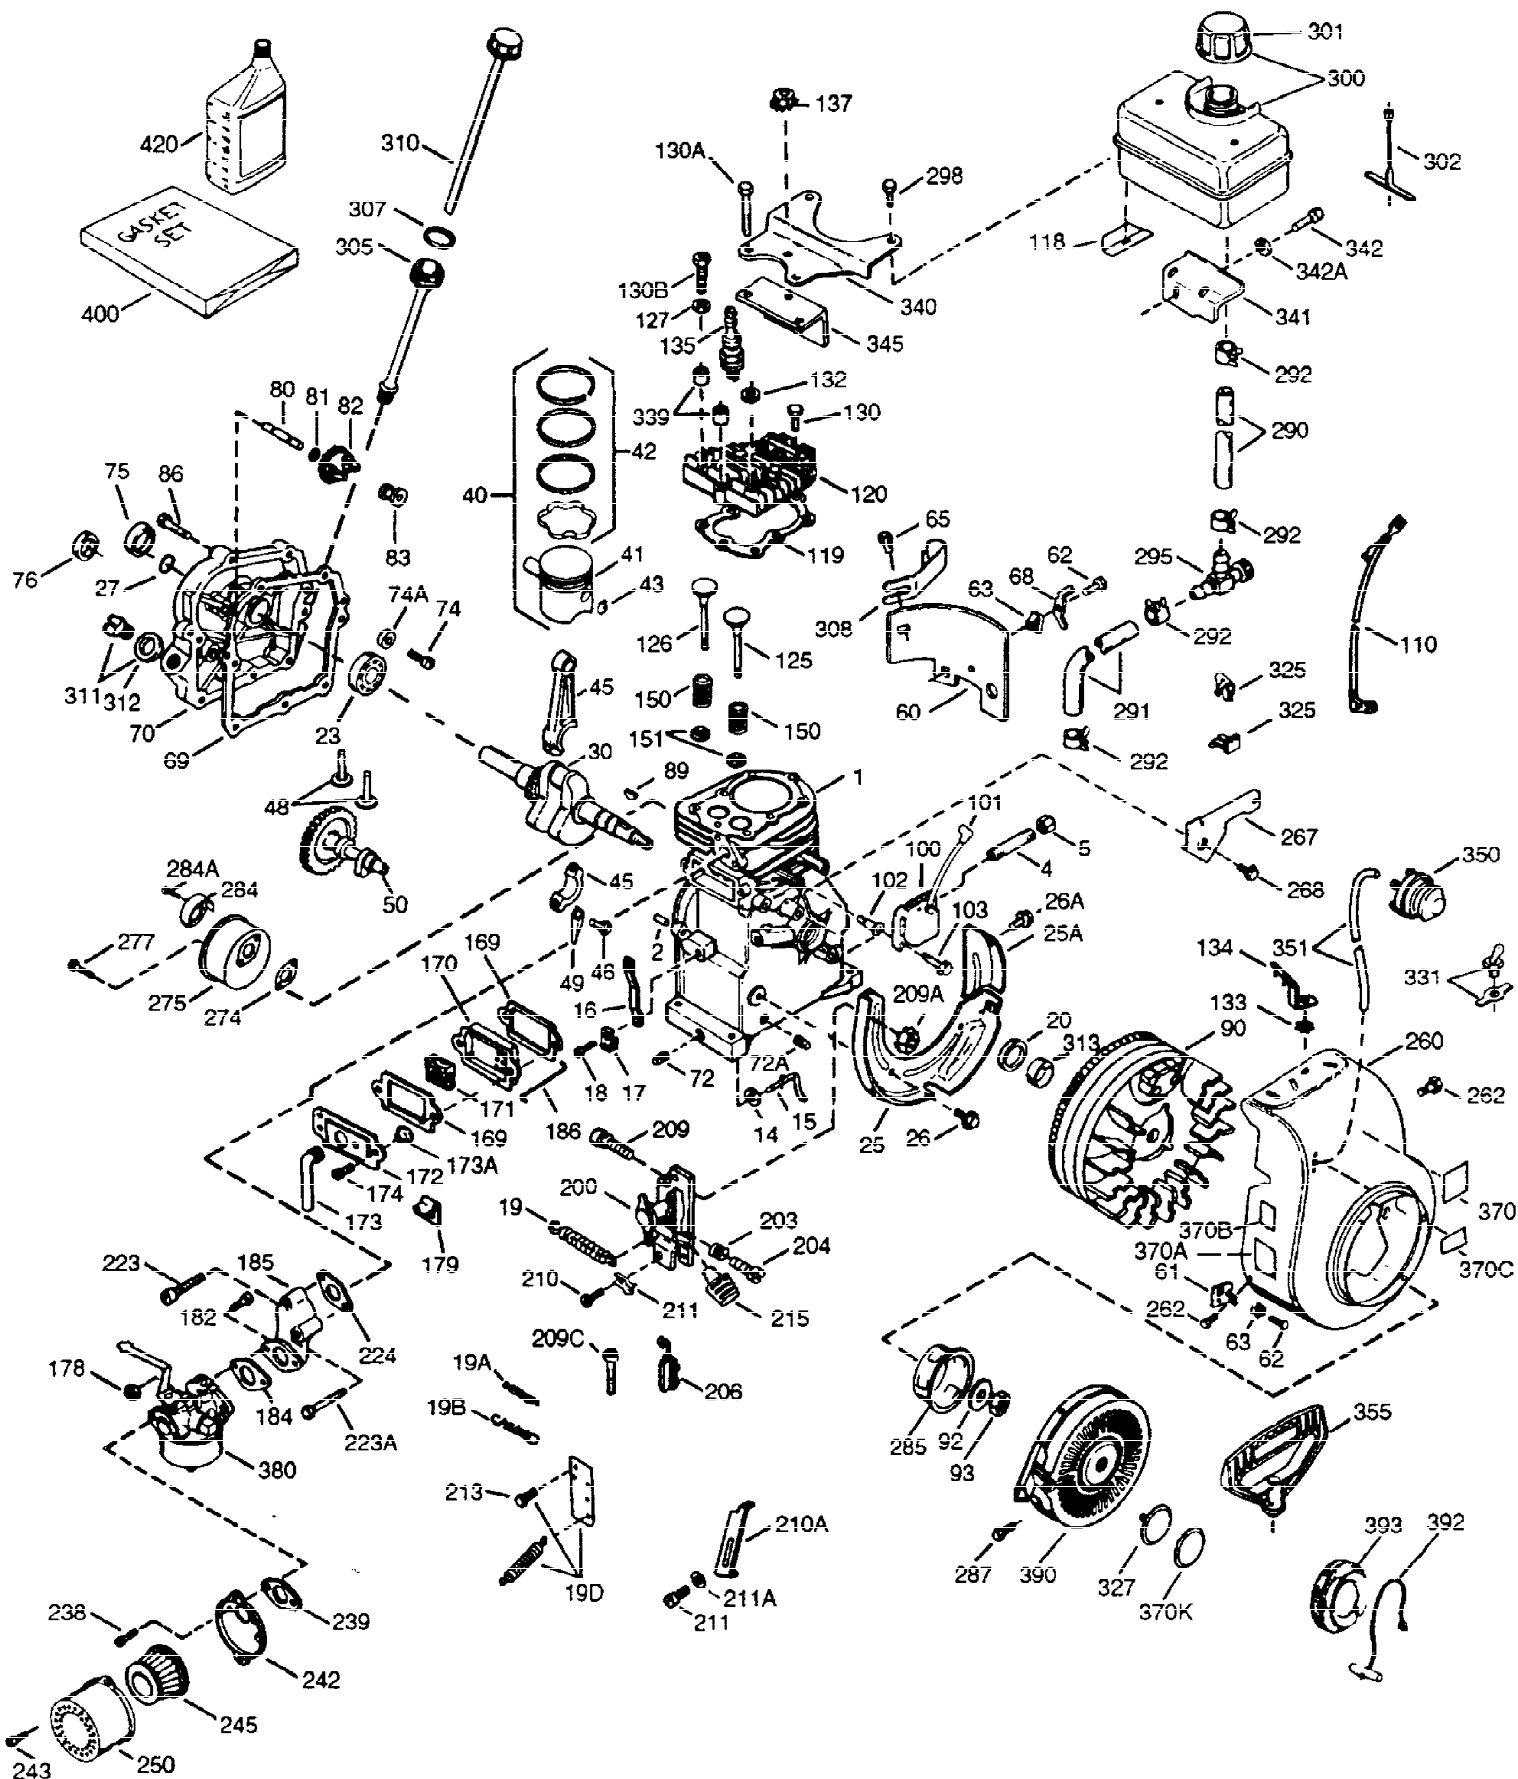

ILLUSTRATION SHOWS TYPICAL PARTS ONLY. ORDER BY PART NUMBER. PARTS NOT LISTED ARE SUPPLIED BY OEM.

VIEW 1 OF 2

Ref #	Part Number	Qty	Description
1	36560	1	Cylinder (Incl. 2,20,72 & 125)
2	26727	2	Dowel Pin
14	28277	1	Washer
15	31334	1	Governor Rod
16	31336	1	Governor Lever
17	31335	1	Governor Lever Clamp
18	651018	1	Screw, Torx T-15, 8-32 x 19/64"
19	34593	1	Extension Spring
20	32600	1	Oil Seal
25	36552	1	Blower Housing Baffle (Incl. 262)
25A	35883	1	Baffle Extension
26A	650926	1	Screw, 8-32 x 21/64"
26	650802	2	Screw, 1/4-20 x 5/8"
30	34709	1	Crankshaft
40	40020	1	Piston, Pin & Ring Set (Std.)
40	40021	1	Piston, Pin & Ring Set (.010" OS)
41	40018	1	Piston & Pin Ass'y. (Std.) (Incl. 43)
41	40019	1	Piston & Pin Ass'y. (.010" OS) (Incl. 43)
42	40022	1	Ring Set (Std.)
42	40023	1	Ring Set (.010" OS)
43	20381	2	Piston Pin Retaining Ring
45	30963B	1	Connecting Rod Ass'y. (Incl. 46 & 49)
46	32610A	2	Connecting Rod Bolt
48	27241	2	Valve Lifter
49	28594	1	Oil Dipper
50	32197A	1	Camshaft (MCR)
60	29745	1	Blower Housing Extension
65	650128	1	Screw, 10-24 x 1/2"
69	27677A	1	* Cylinder Cover Gasket
70	35863A	1	Cylinder Cover (Incl. 75 thru 83,311)
72	27642	2	Oil Drain Plug
75	26208	1	Oil Seal
80	30574A	1	Governor Shaft
81	30590A	1	Washer
82	30591	1	Governor Gear Ass'y. (Incl. 81)
83	30588A	1	Governor Spool
86	650488	7	Screw, 1/4-20 x 1-1/4"
89	610961	1	Flywheel Key
90	611195	1	Flywheel
92	650815	1	Belleville Washer
93	650816	1	Flywheel Nut
100	34443B	1	Solid State Ignition
101	610118	1	Spark Plug Cover
102	651024	2	Solid State Mounting Stud
103	651007	2	Screw, Torx T-15, 10-24 x 15/16"
110	35182	1	Ground Wire
119	36437	1	* Cylinder Head Gasket
120	36438	1	Cylinder Head (Incl. 130)
125	36471	1	Exhaust Valve (Std.) (Incl. 151)
125	36472	1	Exhaust Valve (1/32" OS) (Incl. 151)
126	29314B	1	Intake Valve (Std.) (Incl. 151)
126	29315C	1	Intake Valve (1/32" OS) (Incl. 151)
130A	6021A	1	Screw, 5/16-18 x 1-1/2"
130	650694A	7	Screw, 5/16-18 x 2"
132	650708	1	Washer