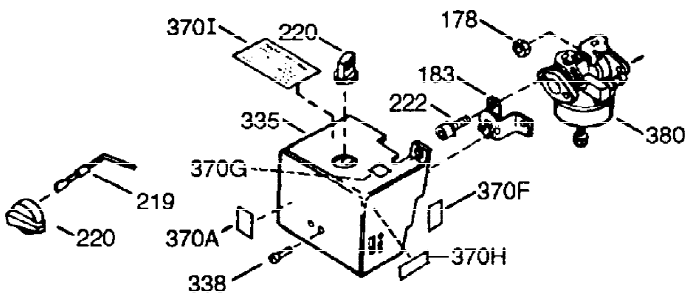

ILLUSTRATION SHOWS TYPICAL PARTS ONLY. ORDER BY PART NUMBER. PARTS NOT LISTED ARE SUPPLIED BY OEM.

VIEW 2 OF 2