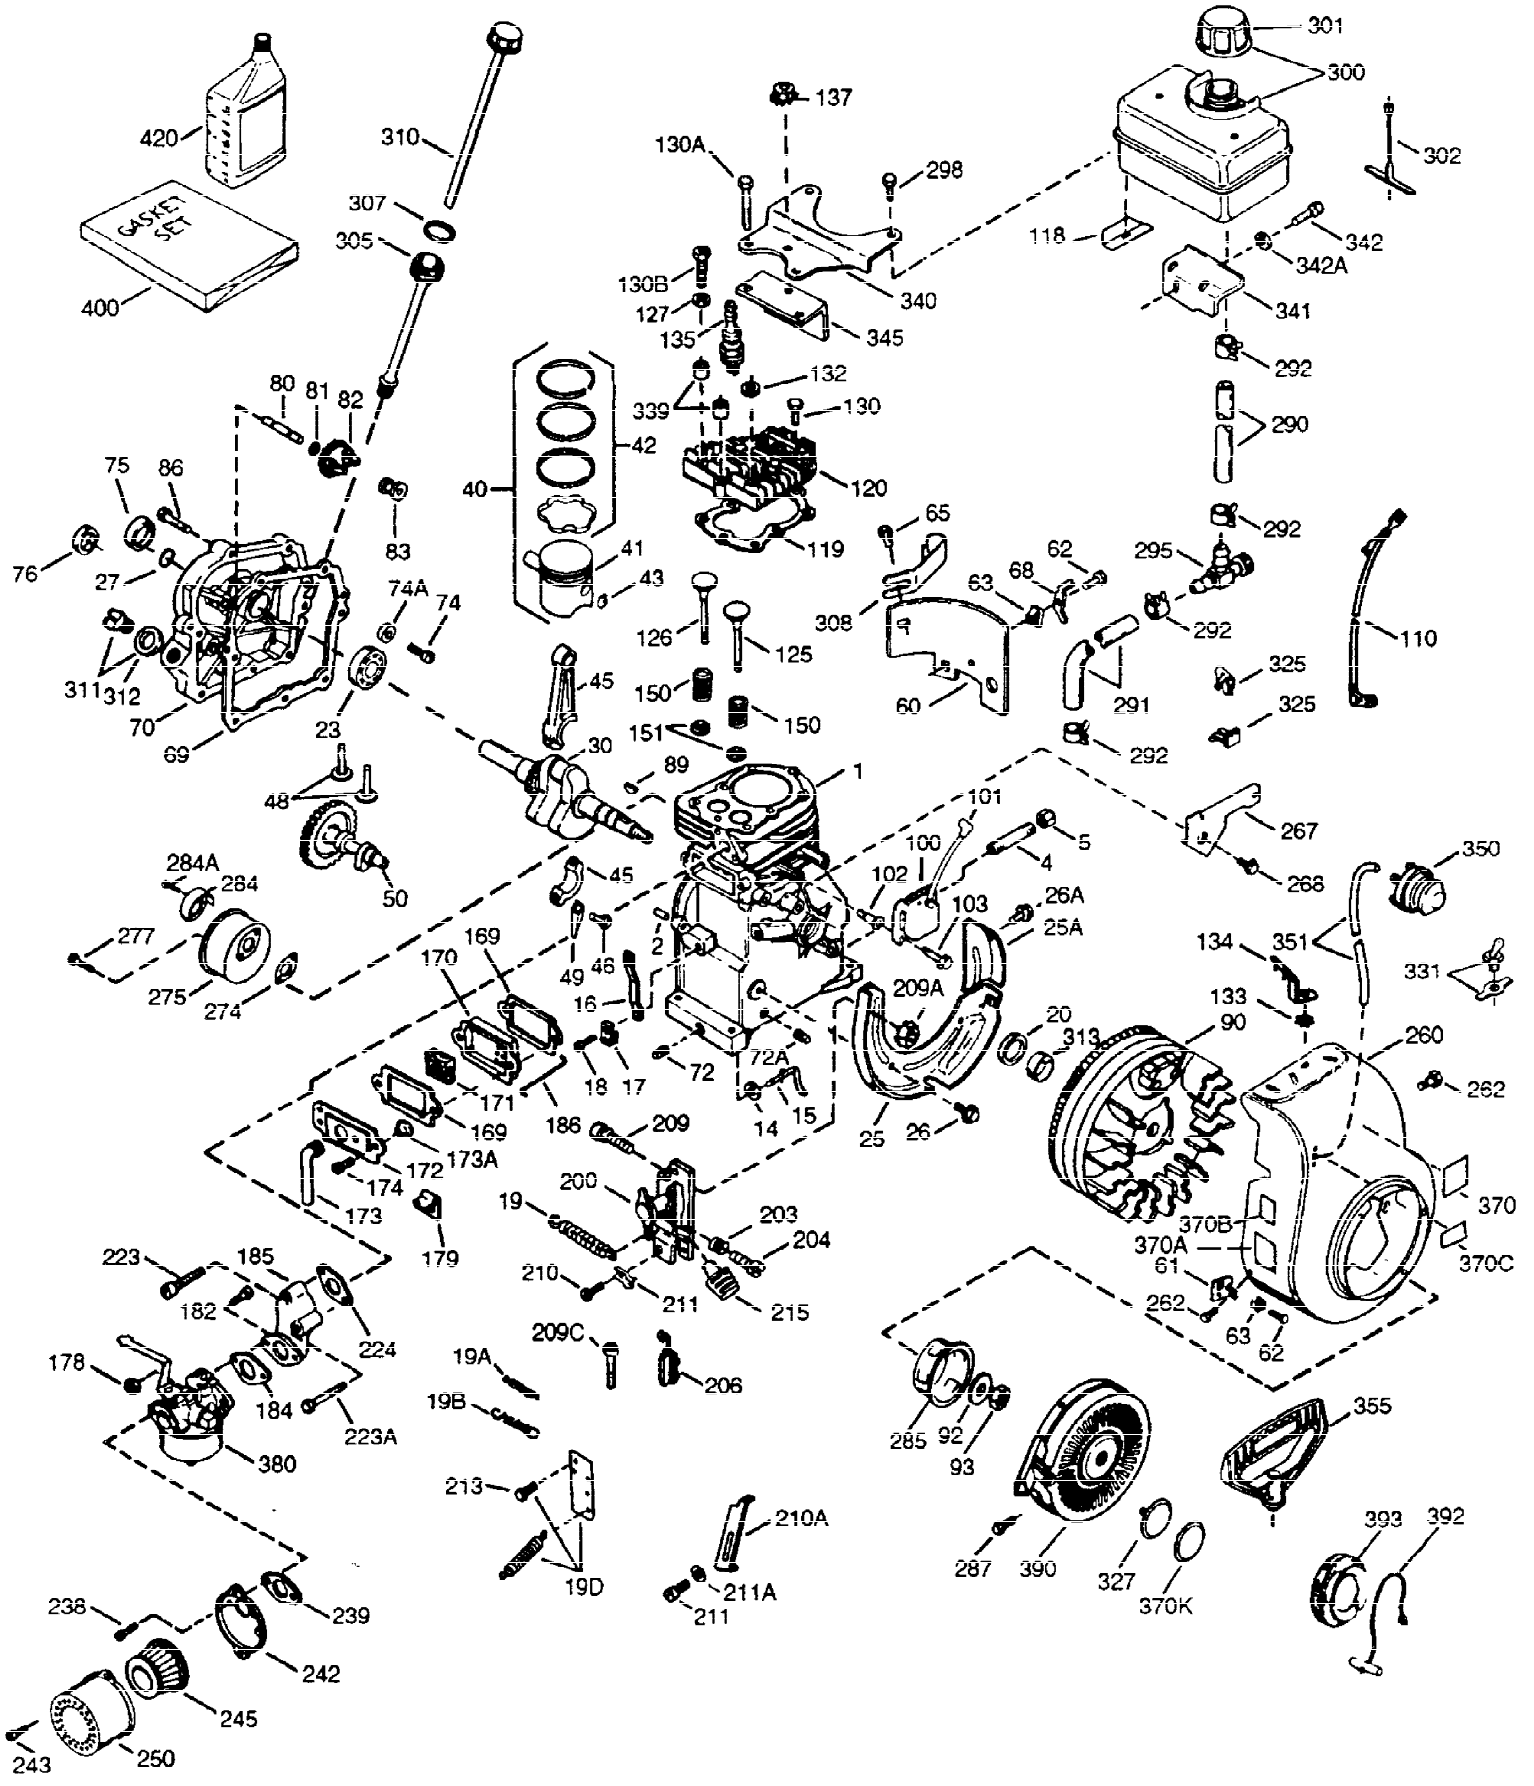

ILLUSTRATION SHOWS TYPICAL PARTS ONLY. ORDER BY PART NUMBER. PARTS NOT LISTED ARE SUPPLIED BY OEM.

VIEW 1 OF 2

Ref #	Part Number	Qty	Description
1	36589A	1	Cylinder (Incl. 2,20,72 & 125)
2	26727	2	Dowel Pin
14	28277	1	Washer
15	31334	1	Governor Rod
16	31510	1	Governor Lever
17	31335	1	Governor Lever Clamp
18	651018	1	Screw, Torx T-15, 8-32 x 19/64"
19	31426	1	Extension Spring
20	32600	1	Oil Seal
23	28458	1	Ball Bearing
25	36552	1	Blower Housing Baffle (Incl. 262)
25A	35883	1	Baffle Extension
26A	650926	1	Screw, 8-32 x 21/64"
26	650802	2	Screw, 1/4-20 x 5/8"
27	28539	1	Bearing Retainer
30	34719	1	Crankshaft
40	40020	1	Piston, Pin & Ring Set (Std.)
40	40021	1	Piston, Pin & Ring Set (.010" OS)
41	40018	1	Piston & Pin Ass'y. (Std.) (Incl. 43)
41	40019	1	Piston & Pin Ass'y. (.010" OS) (Incl. 43)
42	40022	1	Ring Set (Std.)
42	40023	1	Ring Set (.010" OS)
43	20381	2	Piston Pin Retaining Ring
45	30963B	1	Connecting Rod Ass'y. (Incl. 46 & 49)
46	32610A	2	Connecting Rod Bolt
48	27241	2	Valve Lifter
49	28594	1	Oil Dipper
50	32197A	1	Camshaft (MCR)
60	29745	1	Blower Housing Extension
65	650128	1	Screw, 10-24 x 1/2"
69	27677A	1	* Cylinder Cover Gasket
70	30756C	1	Cylinder Cover (Incl. 75 thru 83,311)
72	27642	2	Oil Drain Plug
74	30200	2	Screw, 10-24 x 9/16"
74A	28537	2	Washer
75	28540	1	Oil Seal
80	30574A	1	Governor Shaft
81	30590A	1	Washer
82	30591	1	Governor Gear Ass'y. (Incl. 81)
83	30588A	1	Governor Spool
86	650488	7	Screw, 1/4-20 x 1-1/4"
89	610961	1	Flywheel Key
90	611195	1	Flywheel
92	650815	1	Belleville Washer
93	650816	1	Flywheel Nut
100	34443B	1	Solid State Ignition
101	610118	1	Spark Plug Cover
102	651024	1	Solid State Mounting Stud
103	651007	2	Screw, Torx T-15, 10-24 x 15/16"
110	35182	1	Ground Wire
119	36437	1	* Cylinder Head Gasket
120	36438	1	Cylinder Head (Incl. 119 & 130)
125	36471	1	Exhaust Valve (Std.) (Incl. 151)
125	36472	1	Exhaust Valve (1/32" OS) (Incl. 151)
126	29314C	1	Intake Valve (Std.) (Incl. 151)