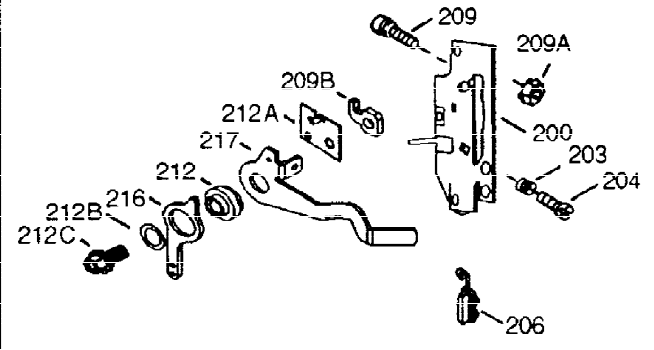

ILLUSTRATION SHOWS TYPICAL PARTS ONLY. ORDER BY PART NUMBER. PARTS NOT LISTED ARE SUPPLIED BY OEM.

VIEW 2 OF 2