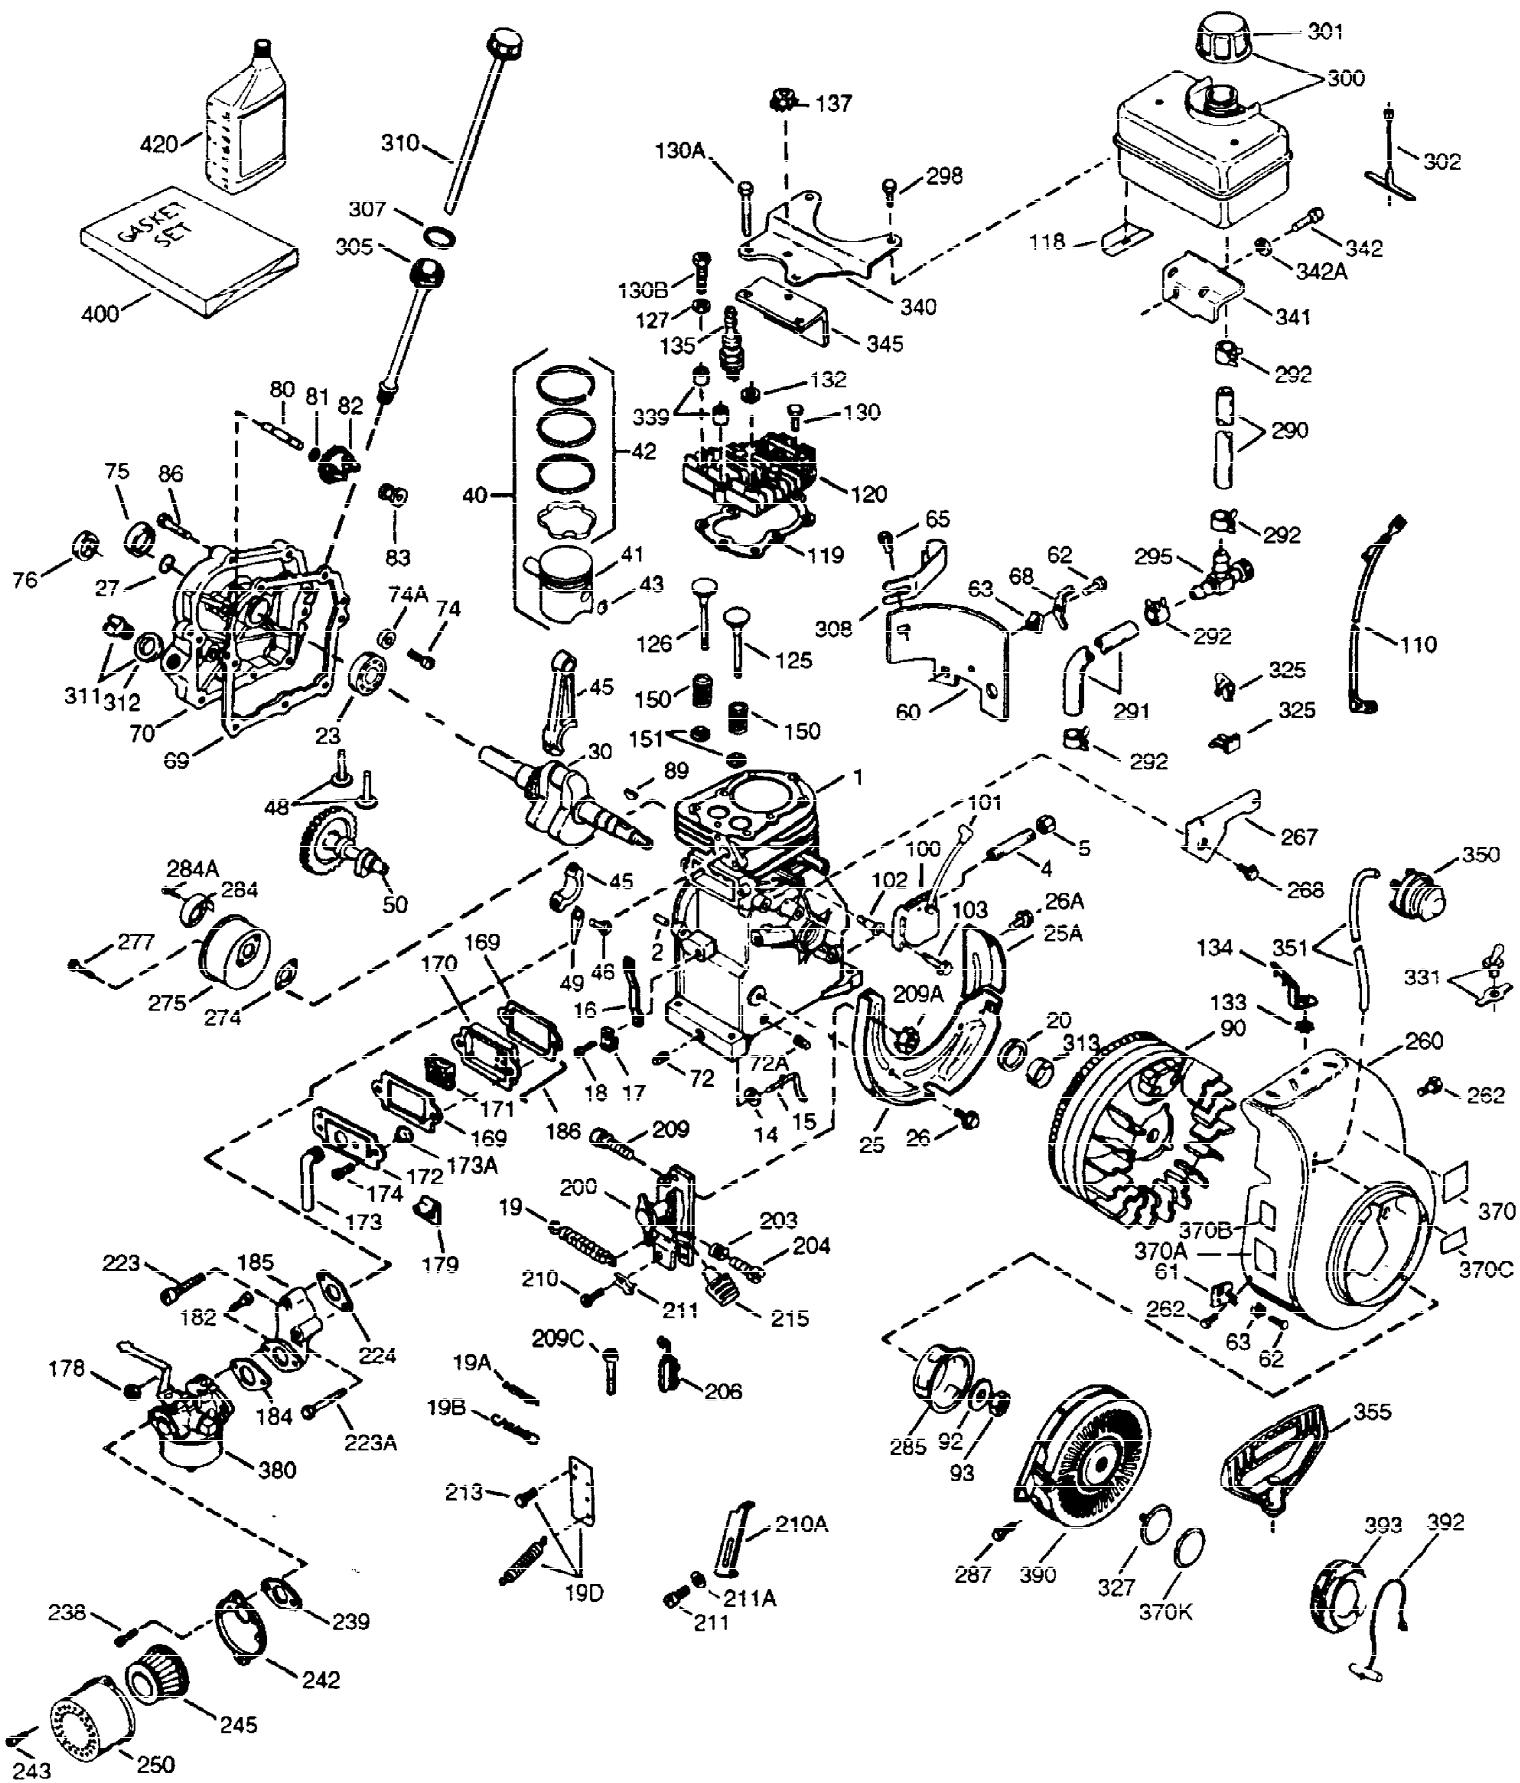

ILLUSTRATION SHOWS TYPICAL PARTS ONLY. ORDER BY PART NUMBER. PARTS NOT LISTED ARE SUPPLIED BY OEM.

VIEW 1 OF 2

Ref #	Part Number	Qty	Description
1	36562	1	Cylinder (Incl. 2,20,72 & 125)
2	26727	2	Dowel Pin
14	28277	1	Flat Washer
15	31334	1	Governor Rod
16	31510	1	Governor Lever
17	31335	1	Governor Lever Clamp
18	651018	1	Screw, Torx T-15, 8-32 x 19/64"
19	31426	1	Extension Spring
20	32600	1	Oil Seal
23	28458	1	Ball Bearing
25	36552	1	Blower Housing Baffle (Incl. 262)
25A	35883	1	Baffle Extension
26A	650926	1	Screw, 8-32 x 21/64"
26	650802	2	Screw, 1/4-20 x 5/8"
27	28539	1	Bearing Retainer
30	35159	1	Crankshaft
40	40020	1	Piston, Pin & Ring Set (Std.)
40	40021	1	Piston, Pin & Ring Set (.010" OS)
41	40018	1	Piston & Pin Ass'y. (Std.) (Incl. 43)
41	40019	1	Piston & Pin Ass'y. (.010" OS) (Incl. 43)
42	40022	1	Ring Set (Std.)
42	40023	1	Ring Set (.010" OS)
43	20381	2	Piston Pin Retaining Ring
45	30963B	1	Connecting Rod Ass'y. (Incl. 46 & 49)
46	32610A	2	Connecting Rod Bolt
48	27241	2	Valve Lifter
49	28594	1	Oil Dipper
50	32197A	1	Camshaft (MCR)
60	29745	1	Blower Housing Extension
65	650128	1	Screw, 10-24 x 1/2"
69	27677A	1	* Cylinder Cover Gasket
70	30756C	1	Cylinder Cover (Incl. 75 thru 83,311)
72	27642	2	Oil Drain Plug
74	30200	2	Screw, 10-24 x 9/16"
74A	28537	2	Washer
75	28540	1	Oil Seal
80	30574A	1	Governor Shaft
81	30590A	1	Flat Washer
82	30591	1	Governor Gear Ass'y. (Incl. 81)
83	30588A	1	Governor Spool
86	650488	7	Screw, 1/4-20 x 1-1/4"
89	610961	1	Flywheel Key
90	611195	1	Flywheel
92	650815	1	Belleville Washer
93	650816	1	Flywheel Nut
100	34443B	1	Solid State Ignition
101	610118	1	Spark Plug Cover
102	651024	1	Solid State Mounting Stud
103	651007	2	Screw, Torx T-15, 10-24 x 15/16"
110	35182	1	Ground Wire
119	36437	1	* Cylinder Head Gasket
120	36438	1	Cylinder Head (Incl. 130)
125	36471	1	Exhaust Valve (Std.) (Incl. 151)
125	36472	1	Exhaust Valve (1/32" OS) (Incl. 151)
126	29314C	1	Intake Valve (Std.) (Incl. 151)