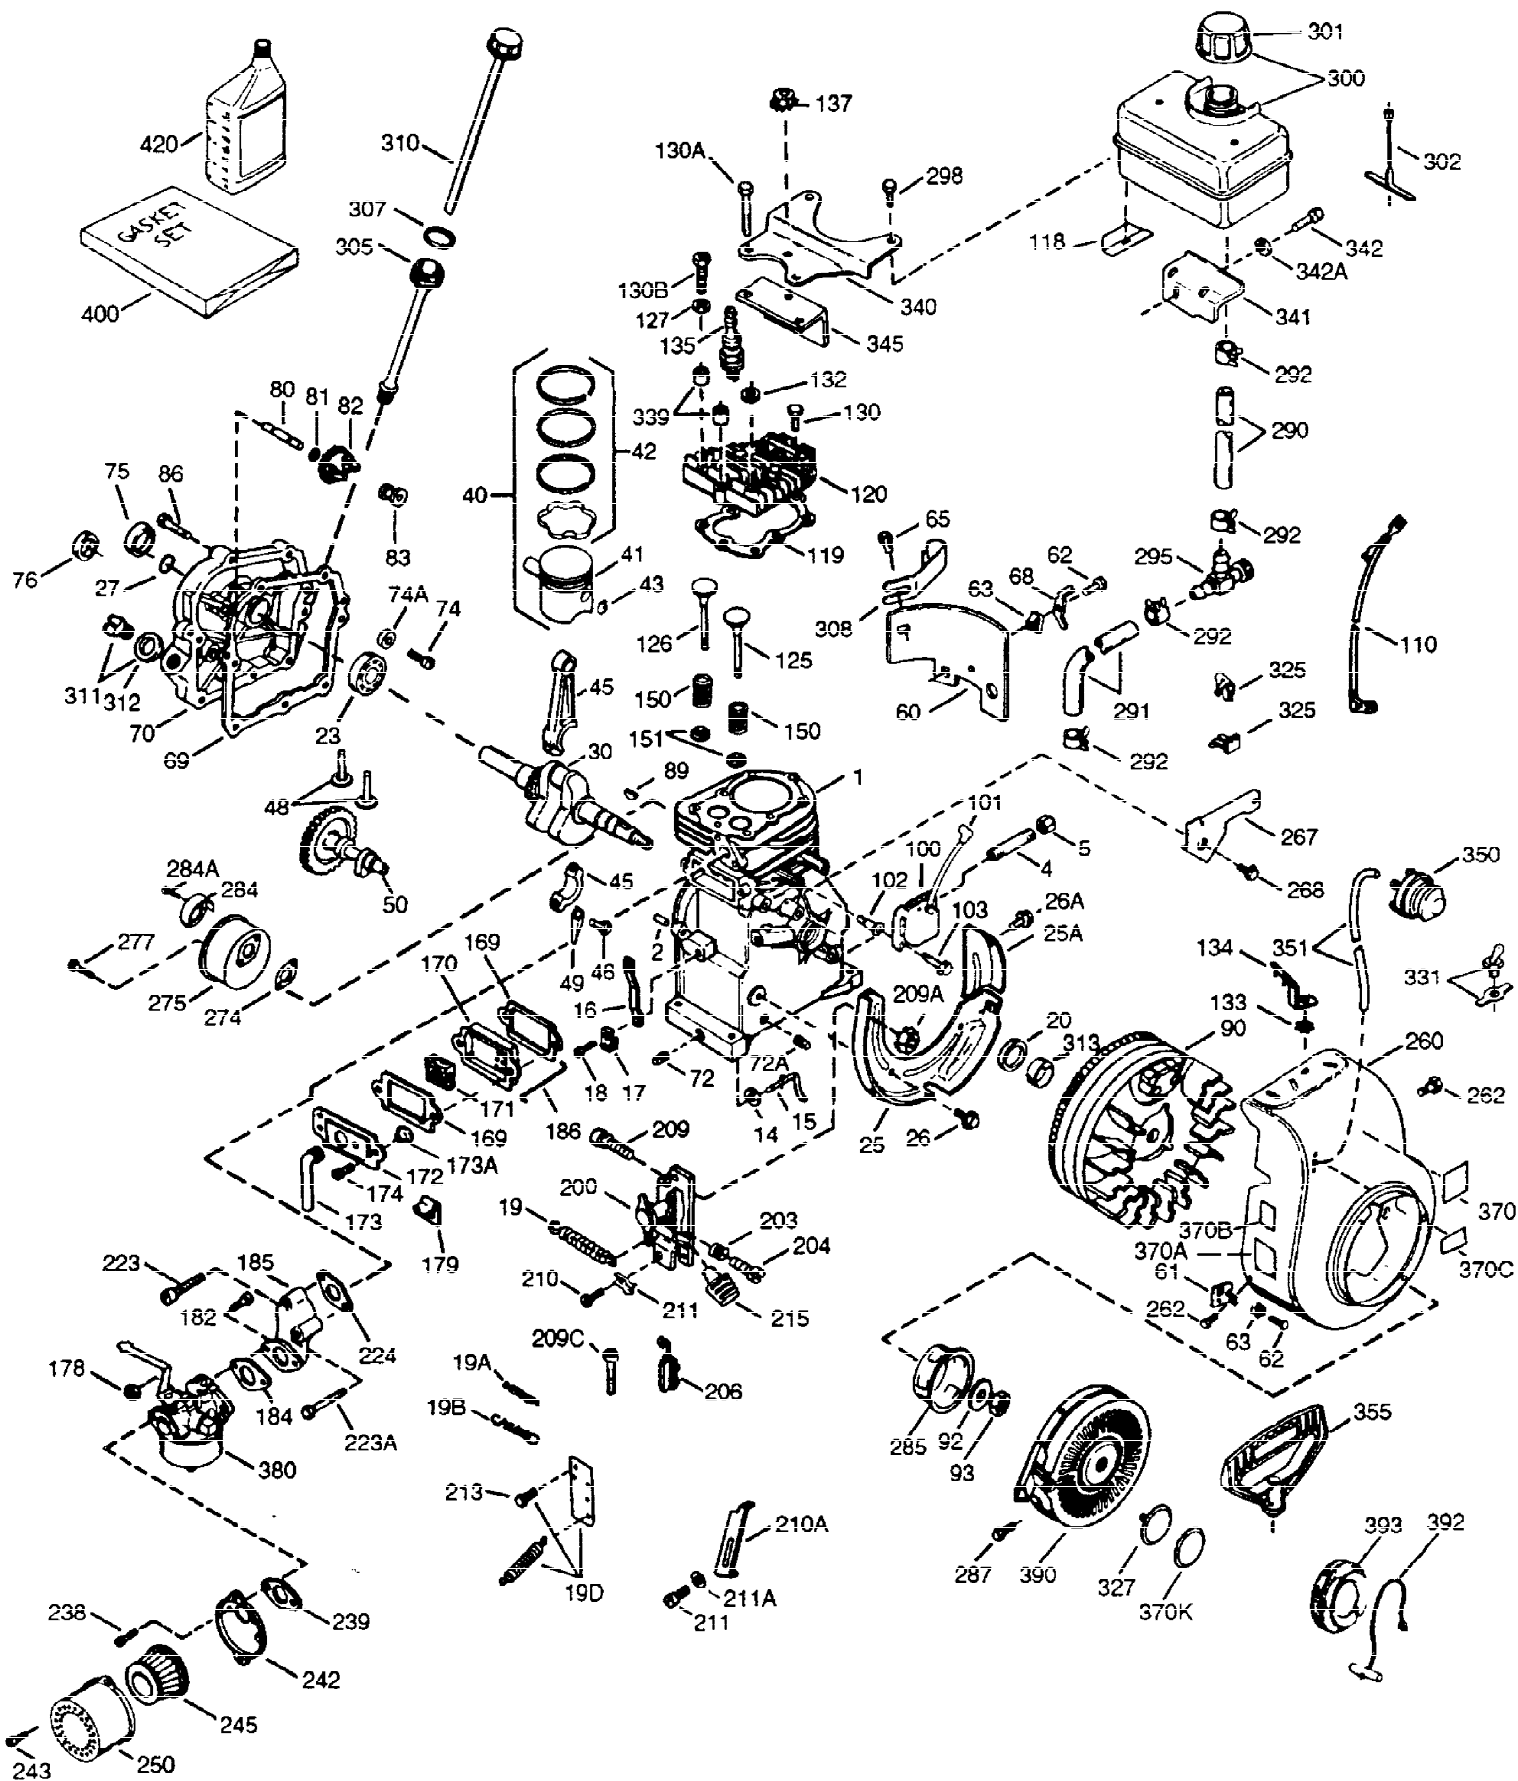

ILLUSTRATION SHOWS TYPICAL PARTS ONLY. ORDER BY PART NUMBER. PARTS NOT LISTED ARE SUPPLIED BY OEM.

VIEW 1 OF 2

Ref #	Part Number	Qty	Description
1	36560A	1	Cylinder (Incl. 2, 20, 72 & 125)
2	26727	2	Dowel Pin
14	28277	1	Washer
15	31334	1	Governor Rod
16	37729	1	Governor Lever
17	31335	1	Governor Lever Clamp
18	651018	1	Screw, T-15, 8-32 x 19/64"
19	31426	1	Extension Spring
20	32600	1	Oil Seal
25	36552	1	Blower Housing Baffle (Incl. 262)
25A	35883	1	Baffle Extension
26	650802	2	Screw, 1/4-20 x 5/8"
26A	650926	1	Screw, 8-32 x 21/64"
30	37303	1	Crankshaft
40	40020	1	Piston, Pin & Ring Set (Std.)
40	40021	1	Piston, Pin & Ring Set (.010" OS)
41	40018	1	Piston & Pin Ass'y. (Std.) (Incl. 43)
41	40019	1	Piston & Pin Ass'y. (.010" OS) (Incl. 43)
42	40022	1	Ring Set (Std.)
42	40023	1	Ring Set (.010" OS)
43	20381	2	Piston Pin Retaining Ring
45	30963B	1	Connecting Rod Ass'y. (Incl. 46 & 49)
46	32610A	2	Connecting Rod Bolt
48	27241	2	Valve Lifter
49	28594	1	Oil Dipper
50	32197A	1	Camshaft (MCR)
60	29745	1	Blower Housing Extension
65	650128	1	Screw, 10-24 x 1/2"
69	27677A	1	* Cylinder Cover Gasket
70	35863A	1	Cylinder Cover (Incl. 75 thru 83,311)
72	27642	2	Oil Drain Plug
75	26208	1	Oil Seal
80	30574A	1	Governor Shaft
81	30590A	1	Washer
82	30591	1	Governor Gear Assembly (Incl. 81)
83	30588A	1	Governor Spool
86	650488	7	Screw, 1/4-20 x 1-1/4"
89	610961	1	Flywheel Key
90	611195	1	Flywheel
92	650815	1	Belleville Washer
93	650816	1	Flywheel Nut
100	34443C	1	Solid State Ignition
101	610118	1	Spark Plug Cover
102	651024	2	Solid State Mounting Stud
103	651007	2	Screw, T-15, 10-24 x 15/16"
110	35182	1	Ground Wire
118	35515	1	Guard Rope
119	36437	1	* Cylinder Head Gasket
120	36438	1	Cylinder Head (Incl. 130)
125	36471	1	Exhaust Valve (Std.) (Incl. 151)
125	36472	1	Exhaust Valve (1/32" OS) (Incl. 151)
126	29314C	1	Intake Valve (Std.) (Incl. 151)
127	650691	3	Washer
130B	650865	1	Screw, 5/16-18 x 2"
130A	6021A	2	Screw, 5/16-18 x 1-1/2"