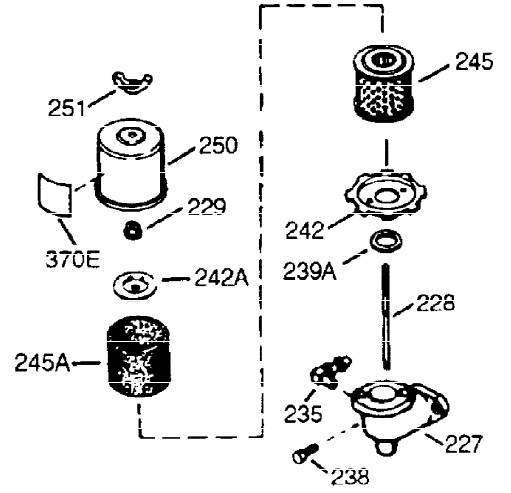

ILLUSTRATION SHOWS TYPICAL PARTS ONLY. ORDER BY PART NUMBER. PARTS NOT LISTED ARE SUPPLIED BY OEM.

VIEW 2 OF 2