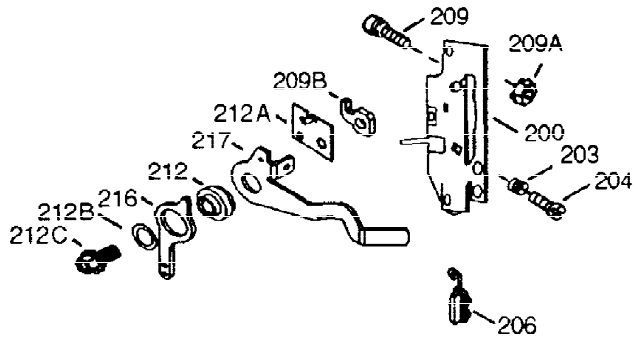

ILLUSTRATION SHOWS TYPICAL PARTS ONLY. ORDER BY PART NUMBER. PARTS NOT LISTED ARE SUPPLIED BY OEM.

VIEW 2 OF 2