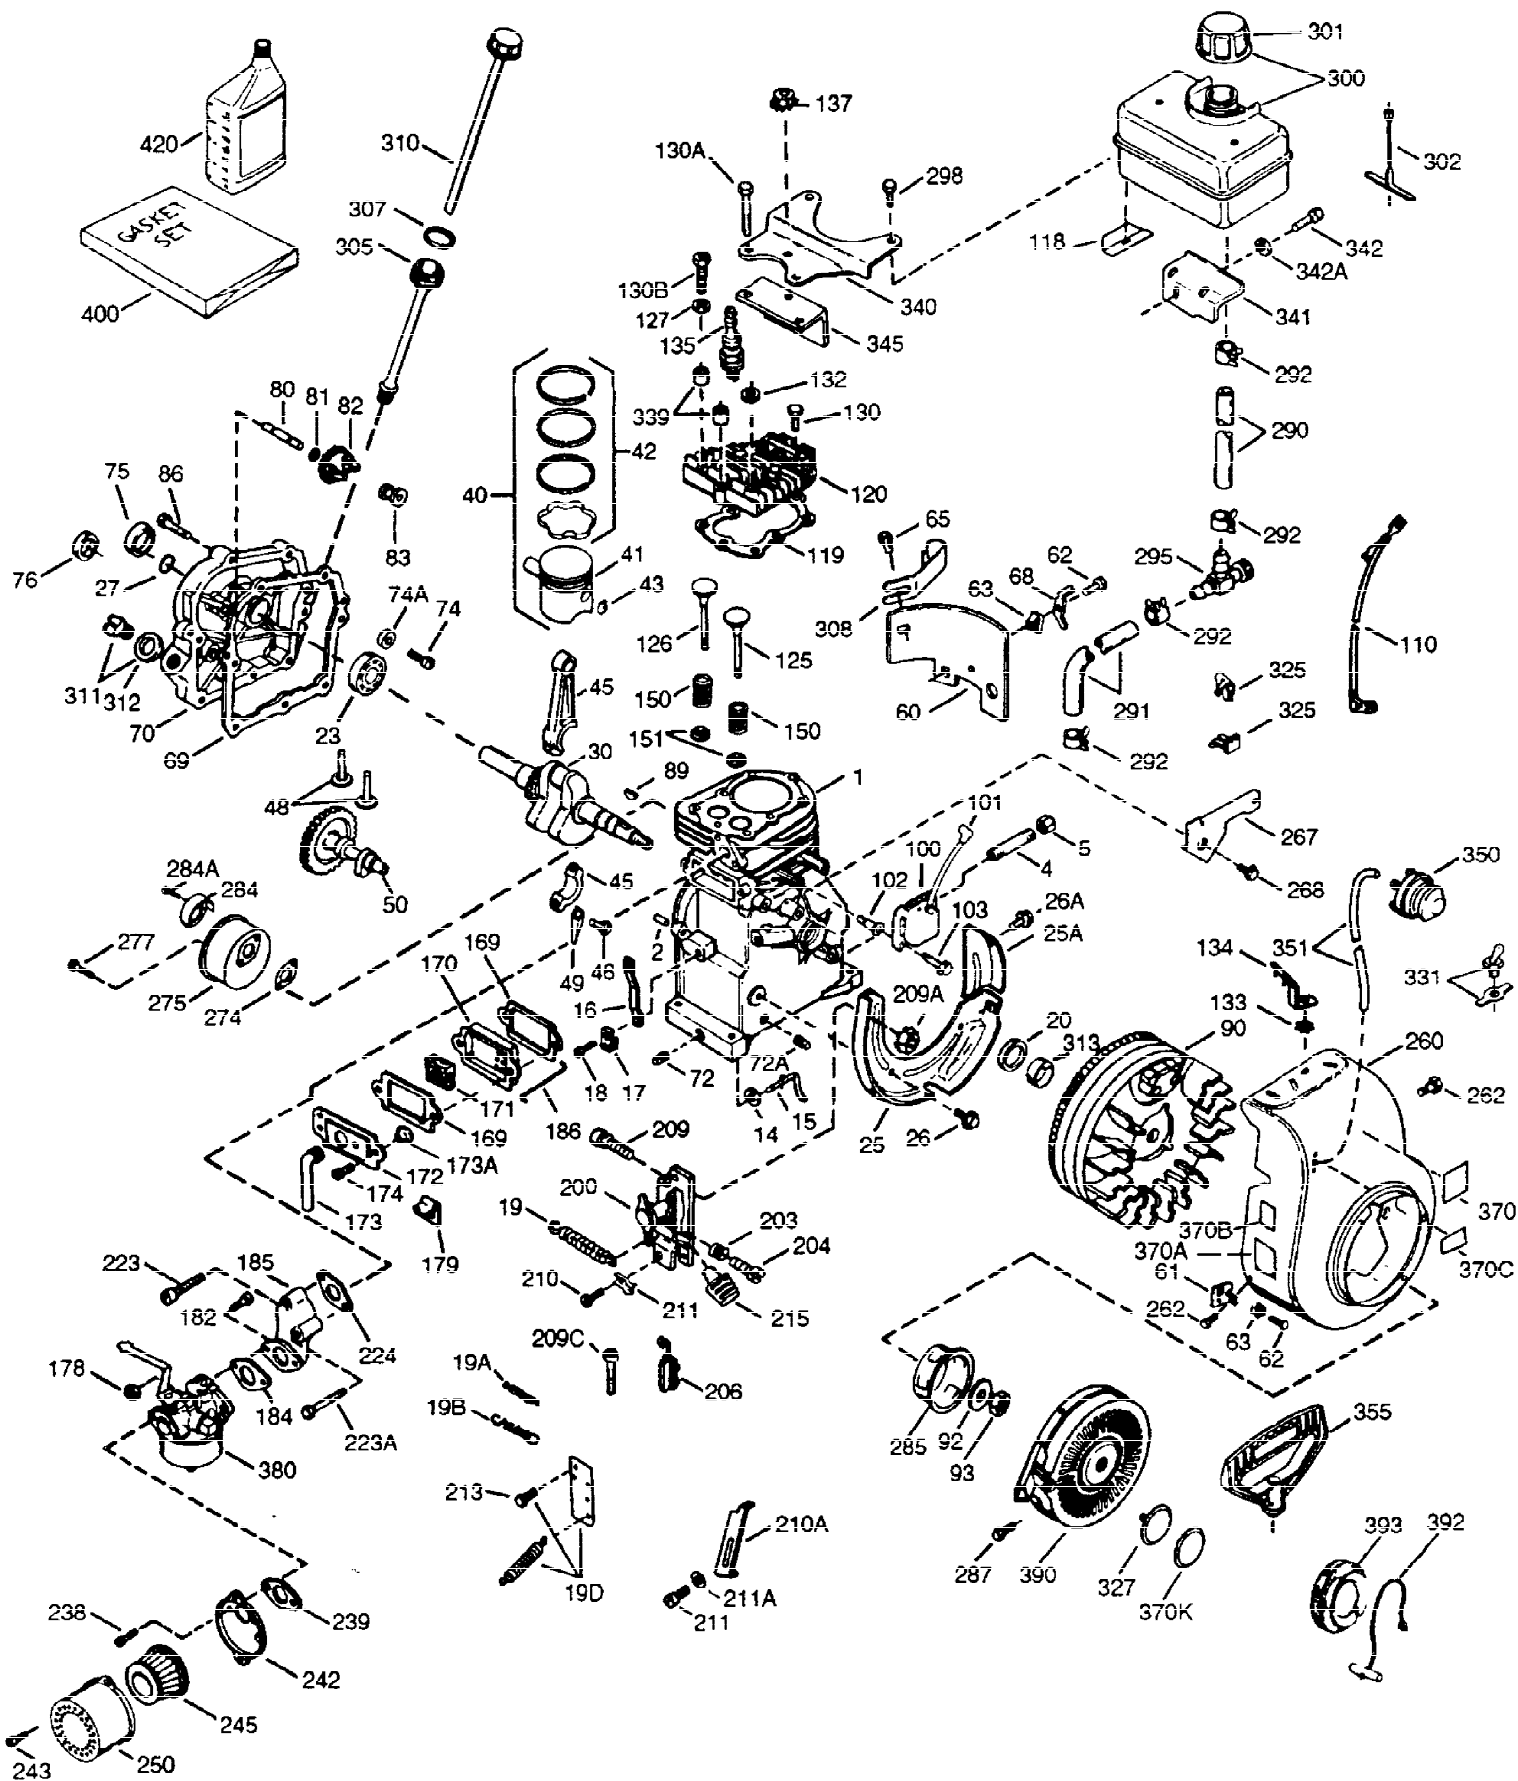

ILLUSTRATION SHOWS TYPICAL PARTS ONLY. ORDER BY PART NUMBER. PARTS NOT LISTED ARE SUPPLIED BY OEM.

VIEW 1 OF 2

Ref #	Part Number	Qty	Description
1	36562	1	Cylinder (Incl. 2, 20, 72 & 125)
2	26727	2	Dowel Pin
14	28277	1	Washer
15	31334	1	Governor Rod
16	37729	1	Governor Lever
17	29916	1	Governor Lever Clamp
18	651018	1	Screw, T-15, 8-32 x 19/64"
19	31426	1	Extension Spring
19D	33857	2	Extension Spring Ass'y. (Incl. 213)
20	32600	1	Oil Seal
25	36552	1	Blower Housing Baffle (Incl. 262)
25A	35883	1	Baffle Extension
26A	650926	1	Screw, 8-32 x 21/64"
26	650802	2	Screw, 1/4-20 x 5/8"
30	37835	1	Crankshaft
40	40020	1	Piston, Pin & Ring Set (Std.)
40	40021	1	Piston, Pin & Ring Set (.010" OS)
41	40018	1	Piston & Pin Ass'y. (Std.) (Incl. 43)
41	40019	1	Piston & Pin Ass'y. (.010" OS) (Incl. 43)
42	40022	1	Ring Set (Std.)
42	40023	1	Ring Set (.010" OS)
43	20381	2	Piston Pin Retaining Ring
45	30963B	1	Connecting Rod Ass'y. (Incl. 46 & 49)
46	32610A	2	Connecting Rod Bolt
48	27241	2	Valve Lifter
49	28594	1	Oil Dipper
50	32197A	1	Camshaft (MCR)
60	29745	1	Blower Housing Extension
62	650760	1	Screw, 8-32 x 3/8"
63	28545	1	Grommet
65	650128	1	Screw, 10-24 x 1/2"
69	27677A	1	* Cylinder Cover Gasket
70	35863A	1	Cylinder Cover (Incl. 75 thru 83,311)
72	27642	2	Oil Drain Plug
75	26208	1	Oil Seal
80	30574A	1	Governor Shaft
81	30590A	1	Washer
82	30591	1	Governor Gear Assembly (Incl. 81)
83	30588A	1	Governor Spool
86	650488	7	Screw, 1/4-20 x 1-1/4"
89	610961	1	Flywheel Key
90	611195	1	Flywheel
92	650815	1	Belleville Washer
93	650816	1	Flywheel Nut
100	34443C	1	Solid State Ignition
101	610118	1	Spark Plug Cover
102	651024	2	Solid State Mounting Stud
103A	650767	1	Screw, 8-32 x 27/64"
103	651007	2	Screw, T-15, 10-24 x 15/16"
110A	36964	1	Ground Wire
110B	37798	1	Ground Wire
111B	611224	1	Rocker On/Off Switch
118	35515	1	Guard Rope
119	36437	1	* Cylinder Head Gasket
120	36438	1	Cylinder Head (Incl. 130)