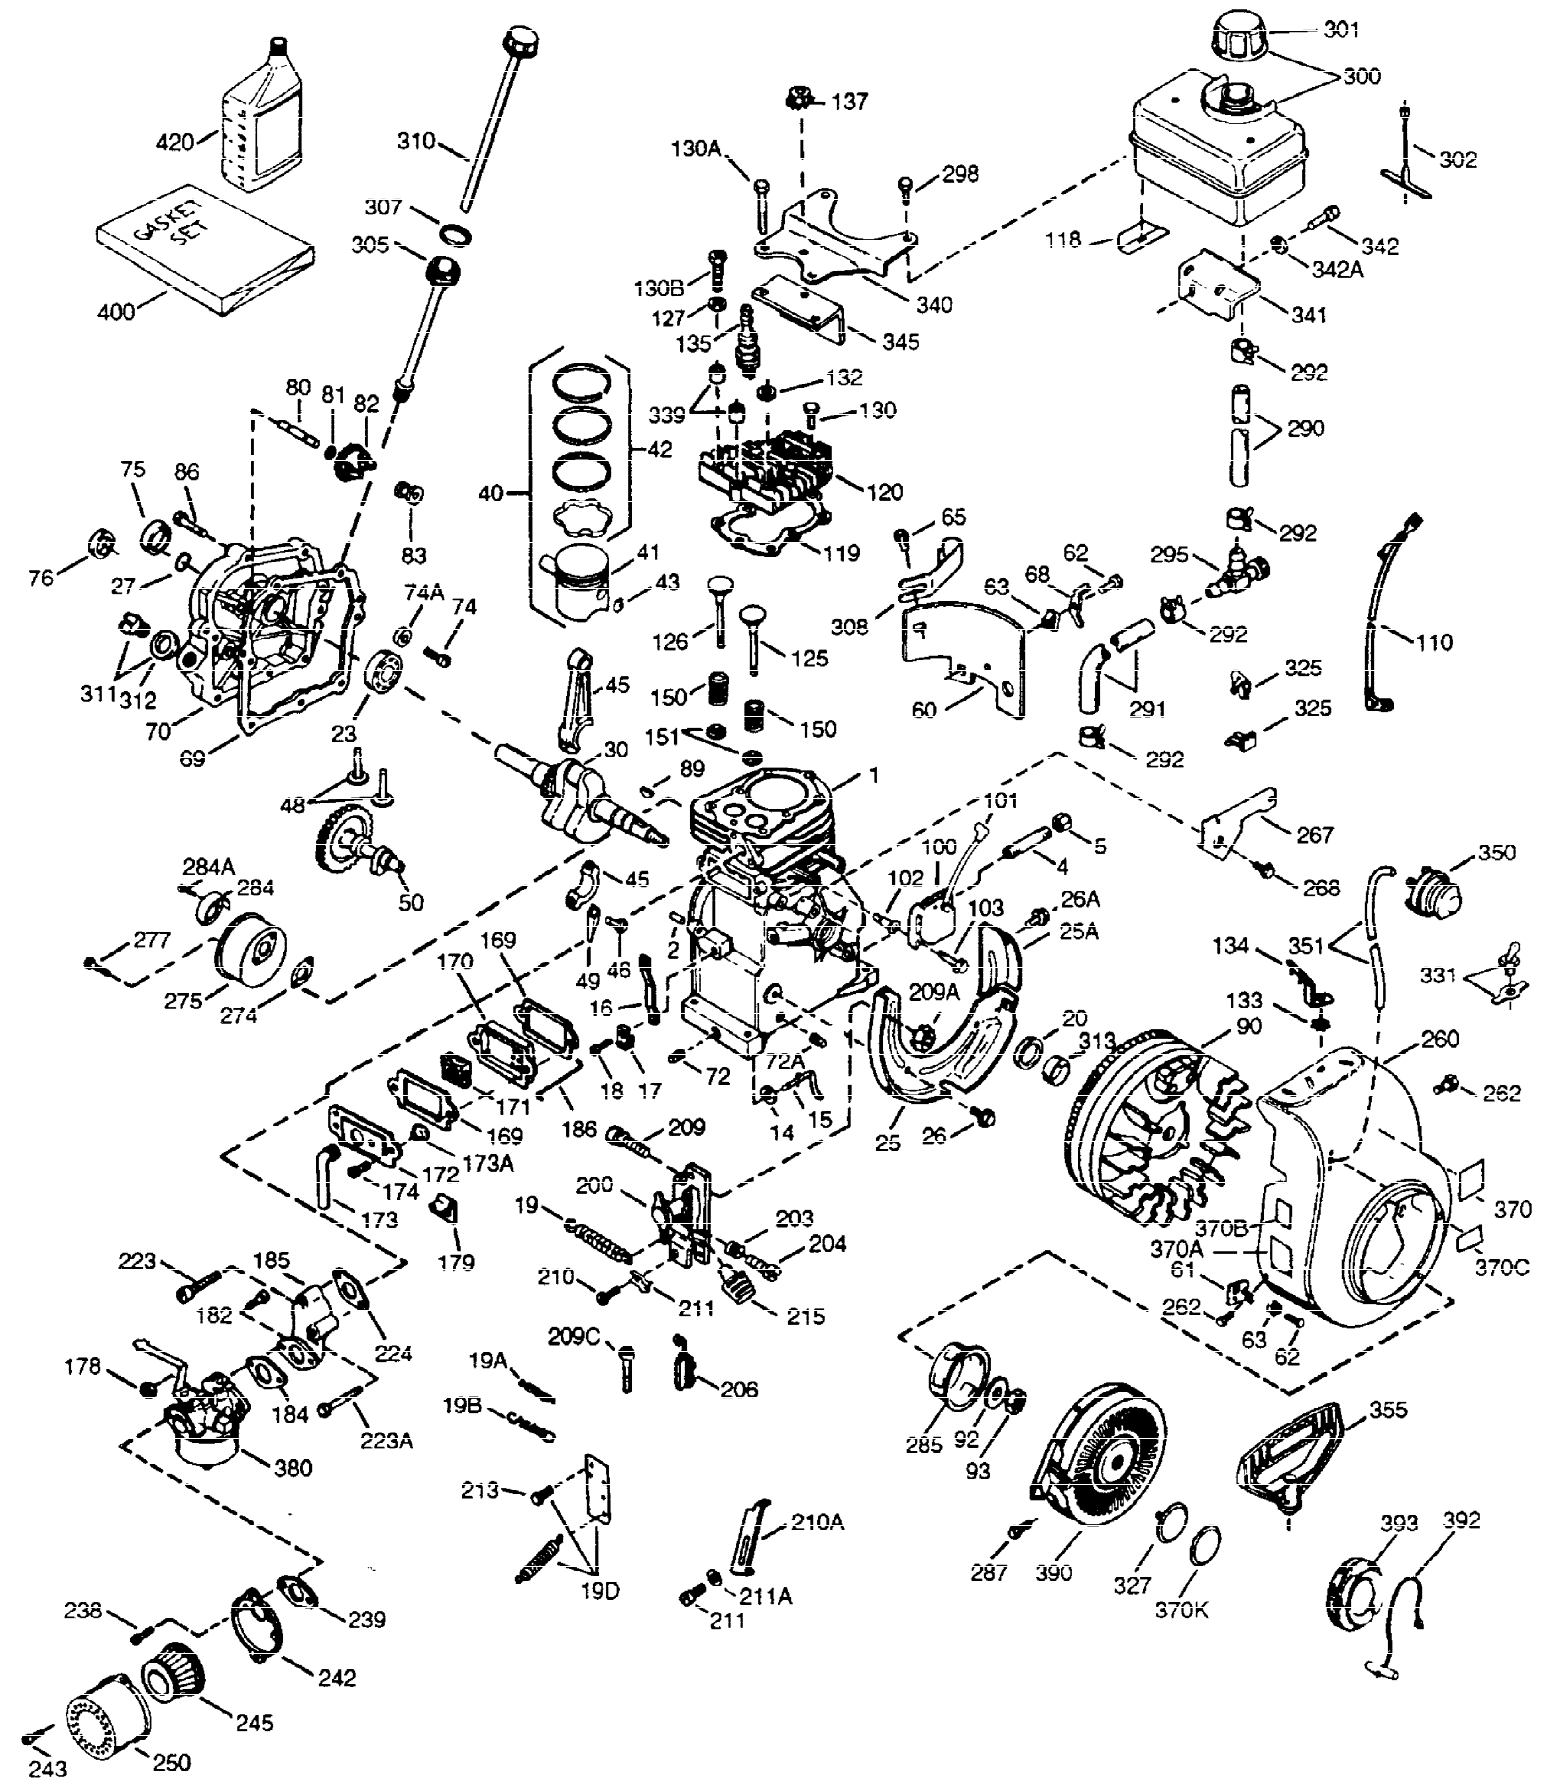

ILLUSTRATION SHOWS TYPICAL PARTS ONLY. ORDER BY PART NUMBER. PARTS NOT LISTED ARE SUPPLIED BY OEM.

VIEW 1 OF 2

Ref #	Part Number	Qty	Description
1	36591	1	Cylinder (Incl. 2,20,72 & 125)
2	26727	2	Dowel Pin
14	28277	1	Washer
15	31334	1	Governor Rod
16	31336	1	Governor Lever
17	31335	1	Governor Lever Clamp
18	651018	1	Screw, T-15, 8-32 x 19/64"
19	34593	1	Extension Spring
20	32600	1	Oil Seal
25A	35883	1	Baffle Extension
25	36552	1	Blower Housing Baffle (Incl. 262)
26A	650926	1	Screw, 8-32 x 21/64"
26	650802	2	Screw, 1/4-20 x 5/8"
30	34709	1	Crankshaft
40	40020	1	Piston, Pin & Ring Set (Std.)
40	40021	1	Piston, Pin & Ring Set (.010" OS)
41	40018	1	Piston & Pin Ass'y. (Std.) (Incl. 43)
41	40019	1	Piston & Pin Ass'y. (.010" OS) (Incl. 43)
42	40022	1	Ring Set (Std.)
42	40023	1	Ring Set (.010" OS)
43	20381	2	Piston Pin Retaining Ring
45	30963B	1	Connecting Rod Ass'y. (Incl. 46 & 49)
46	32610A	2	Connecting Rod Bolt
48	27241	2	Valve Lifter
49	28594	1	Oil Dipper
50	32197A	1	Camshaft (MCR)
60	29745	1	Blower Housing Extension
65	650128	1	Screw, 10-24 x 1/2"
69	27677A	1	* Cylinder Cover Gasket
70	34683B	1	Cylinder Cover (Incl. 75 thru 83)
72	27642	2	Oil Drain Plug
75	26208	1	Oil Seal
80	30574A	1	Governor Shaft
81	30590A	1	Washer
82	30591	1	Governor Gear Assembly (Incl. 81)
83	30588A	1	Governor Spool
86	650488	7	Screw, 1/4-20 x 1-1/4"
89	610961	1	Flywheel Key
90	611195	1	Flywheel
92	650815	1	Belleville Washer
93	650816	1	Flywheel Nut
100	34443B	1	Solid State Ignition
101	610118	1	Spark Plug Cover
102	651024	2	Solid State Mounting Stud
103	651007	2	Screw, T-15, 10-24 x 15/16"
110	35182	1	Ground Wire
119	36437	1	* Cylinder Head Gasket
120	36438	1	Cylinder Head (Incl. 119 & 130)
125	36471	1	Exhaust Valve (Std.) (Incl. 151)
125	36472	1	Exhaust Valve (1/32" OS) (Incl. 151)
126	29314B	1	Intake Valve (Std.) (Incl. 151)
127	650691	1	Washer
130A	6021A	1	Screw, 5/16-18 x 1-1/2"
130B	650865	1	Screw, 5/16-18 x 2"
130	650694A	6	Screw, 5/16-18 x 2"