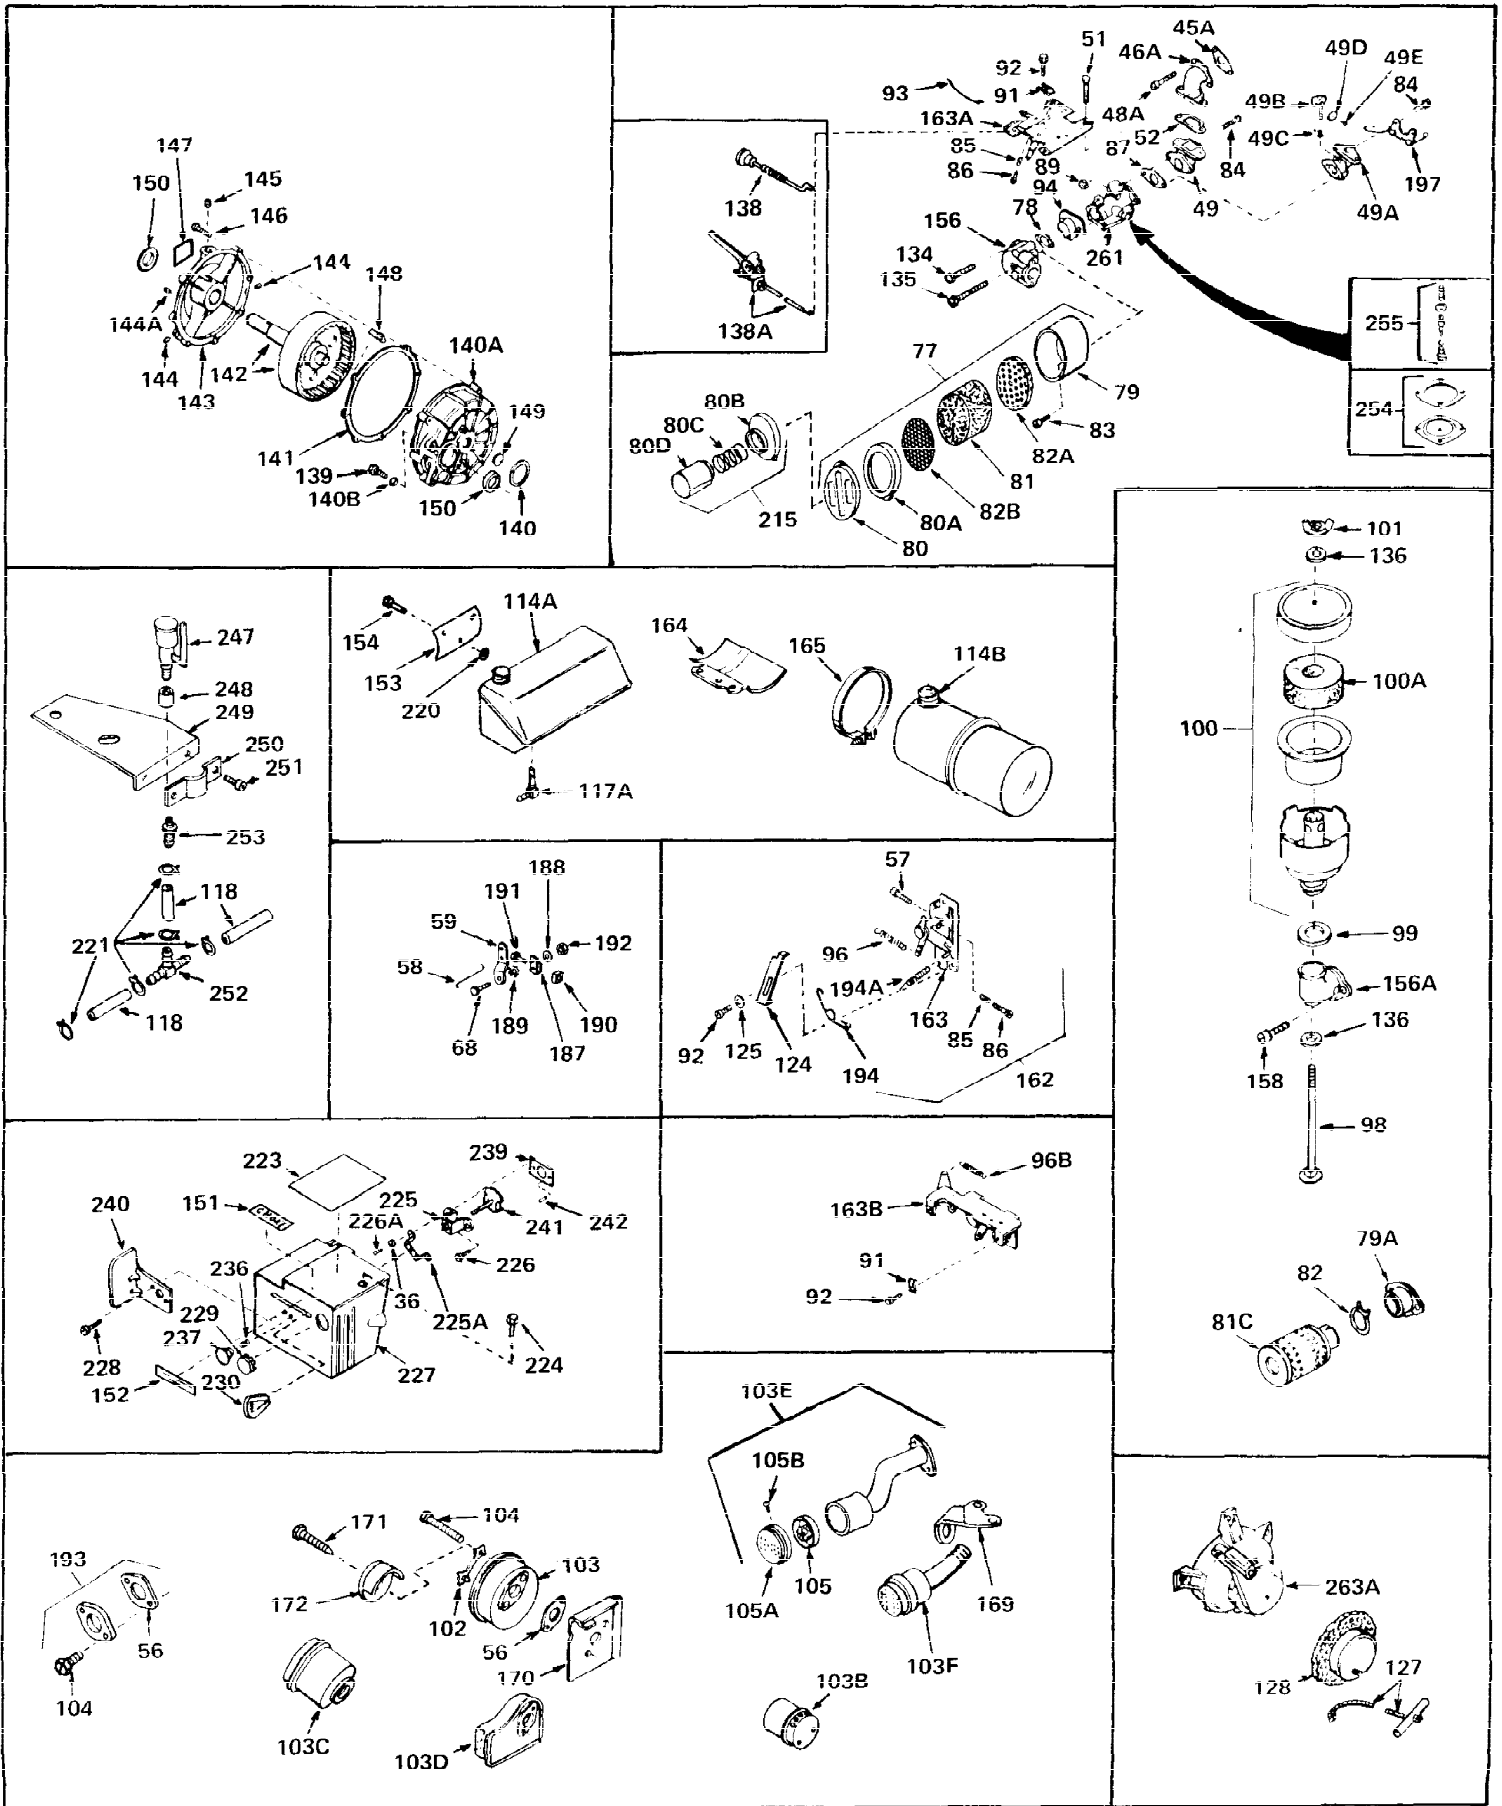

Ref #	Part Number	Qty	Description
36	8269	0	Washer
45A	30188	0	Gasket, Intake pipe
48A	650451	0	Screw
51	650454	0	Screw, Fil. flex hd. 1/4-20 x 3/4
57	28942	0	Screw
57	30091	0	Screw, Hex slotted washer hd., 8-32 x 1/2
57	30200	0	Screw
59	31510	0	Lever, Governor
68	650548	0	Screw, Hex washer hd., 8-32 x 5/16
77	31545	0	Cleaner Assy., Air
78	27272	0	Gasket, Air cleaner
80C	450150	0	Spring, Pre-cleaner
80D	450124	0	Bag, Pre-cleaner
82A	29962	0	Screen, Air cleaner
83	650163	0	Screw, Fil. hd. Sems, 10-32 x 7/8
83	650399	0	Screw, Phil. fil. hd. Sems, 10-32 x 5/8
83	650709	0	Screw
83	28820	0	Screw
84	30564	0	Screw
84	6201	0	Screw
84	6202	0	Screw
84	650551	0	Screw, Hex hd. cap, 1/4-28 x 1-1/4
85	28564	0	Spring, Compression
85	31342	0	Spring, Compression
85	32924	0	Spring, Compression
86	29500	0	Screw, Fil. hd. mach., Sems, 8-32 x 3/4
86	650549	0	Screw
86	650688	0	Screw, Hex hd., 10-32 x 1-5/16" (Drilled
87	26756	0	Gasket, Carburetor
89	29752	0	Nut
91	27793	0	Clip, Conduit
92	28942	0	Screw
101	9577	0	Nut, Wing, 10-24
102	30083	0	Plate, Locking
103F	33288	0	Muffler
104	27182	0	Screw, Hex hd. cap, 1/4-20 x 3-3/8
104	650253	0	Screw, Hex hd. cap, 1/4-20 x 2-1/4
104	650327	0	Screw, Fil slotted hd. Sems, 114-20 x 2-1/2
104	650493	0	Screw, Hex hd. Sems, 1/4-20 x 1-3/4
104	650561	0	Screw
104	650599	0	Screw, Hex hd. cap, Sems, 1/4-20 x 1-1/2
104	650795	0	Screw, Hex hd. cap, Sems, 1/4-20 x 2-5/16
105A	33172	0	Cover, Muffler
105	33171	0	Screen, Muffler
105B	650578	0	Screw
117A	28584	0	Strainer & Elbow
118	29774	0	Line, Fuel (Braided 8.25")
118	30705	0	Line, Fuel (Braided 16")
118	30962	0	Line, Fuel (Braided 32")
134	650163	0	Screw, Fil. hd. Sems, 10-32 x 7/8
135	650520	0	Screw
135	650544	0	Screw, Pan flex hd., 10-24 x 7/8
136	27183	0	Washer, Fiber
136	31905	0	Washer, Paper
138	30985	0	Control, Throttle