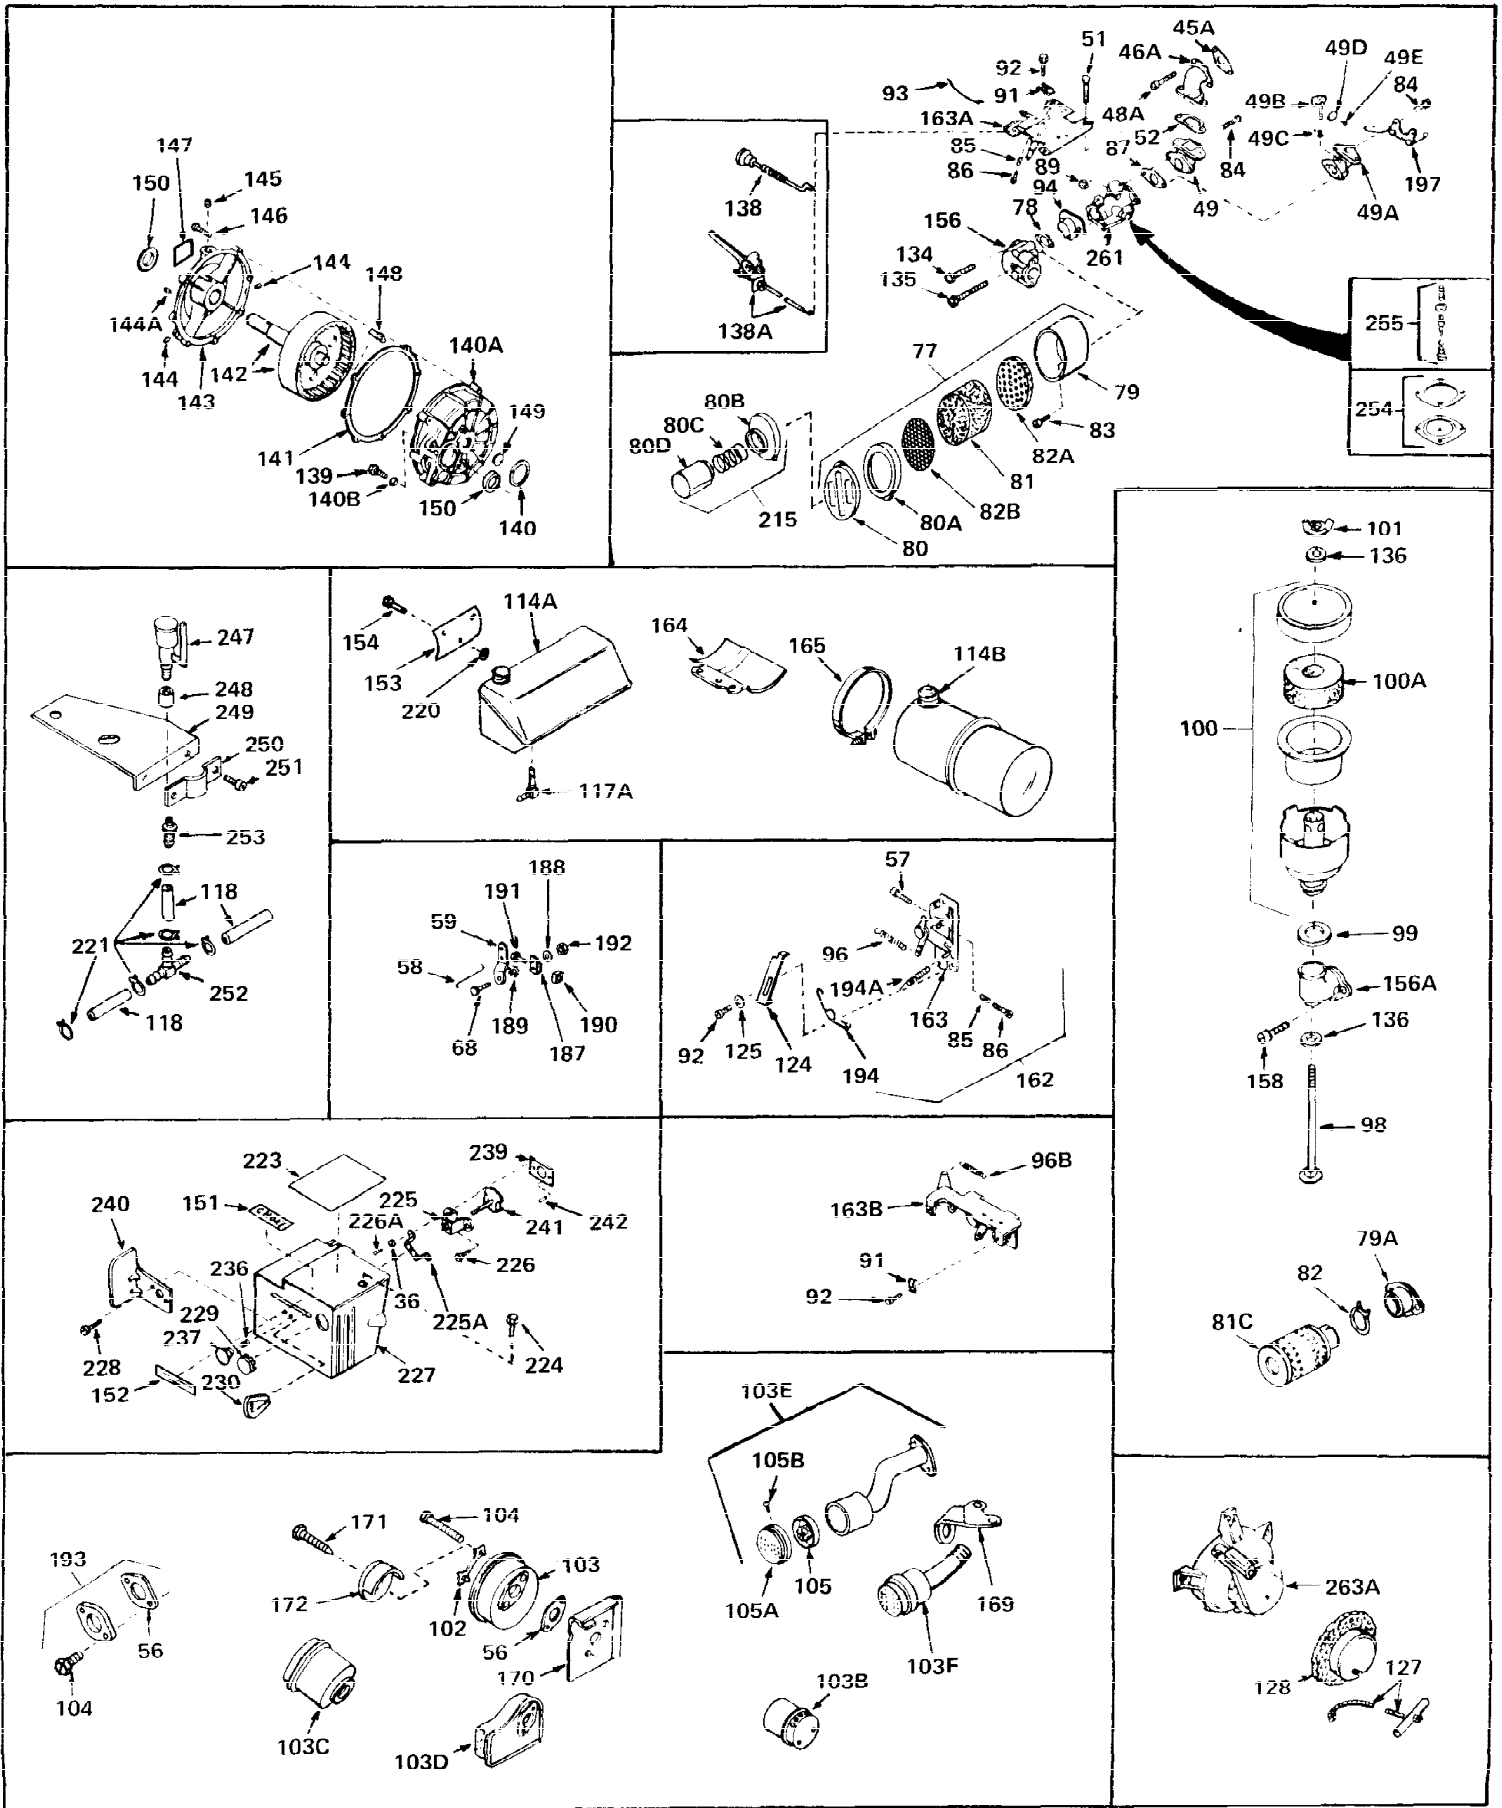

Ref #	Part Number	Qty	Description
36	8269	0	Washer
45A	30188	0	Gasket, Intake pipe
46A	31429	0	Pipe, Upper intake
48A	650451	0	Screw
49	31430	0	Pipe, Lower intake
51	650454	0	Screw, Fil. flex hd. 1/4-20 x 3/4
52	31340	0	Gasket, Intake pipe
56	30081	0	Gasket, Exhaust
57	28942	0	Screw
57	30091	0	Screw, Hex slotted washer hd., 8-32 x 1/2
57	30200	0	Screw
59	31336	0	Lever, Governor
68	650548	0	Screw, Hex washer hd., 8-32 x 5/16
77	31545	0	Cleaner Assy., Air
78	27272	0	Gasket, Air cleaner
79	450208	0	Body, Air cleaner
80C	450150	0	Spring, Pre-cleaner
80D	450124	0	Bag, Pre-cleaner
80B	31612	0	Cover, Air cleaner
81	29961	0	Element, Air cleaner
82A	29962	0	Screen, Air cleaner
83	28820	0	Screw
83	650163	0	Screw, Fil. hd. Sems, 10-32 x 7/8
83	650399	0	Screw, Phil. fil. hd. Sems, 10-32 x 5/8
83	650709	0	Screw
84	30564	0	Screw
84	6201	0	Screw
84	6202	0	Screw
84	650551	0	Screw, Hex hd. cap, 1/4-28 x 1-1/4
85	28564	0	Spring, Compression
85	31342	0	Spring, Compression
85	32924	0	Spring, Compression
86	29500	0	Screw, Fil. hd. mach., Sems, 8-32 x 3/4
86	650549	0	Screw
86	650688	0	Screw, Hex hd., 10-32 x 1-5/16" (Drilled
87	31688	0	Gasket, Carburetor (1/8 thick)
89	29752	0	Nut
91	27793	0	Clip, Conduit
92	28942	0	Screw
96	31349	0	Spring, Extension
101	9577	0	Nut, Wing, 10-24
102	30083	0	Plate, Locking
103	30996	0	Muffler
103F	33288	0	Muffler
104	27182	0	Screw, Hex hd. cap, 1/4-20 x 3-3/8
104	650253	0	Screw, Hex hd. cap, 1/4-20 x 2-1/4
104	650327	0	Screw, Fil slotted hd. Sems, 114-20 x 2-1/2
104	650493	0	Screw, Hex hd. Sems, 1/4-20 x 1-3/4
104	650561	0	Screw
104	650599	0	Screw, Hex hd. cap, Sems, 1/4-20 x 1-1/2
104	650795	0	Screw, Hex hd. cap, Sems, 1/4-20 x 2-5/16
105B	650578	0	Screw
105	33171	0	Screen, Muffler
105A	33172	0	Cover, Muffler
117A	28584	0	Strainer & Elbow