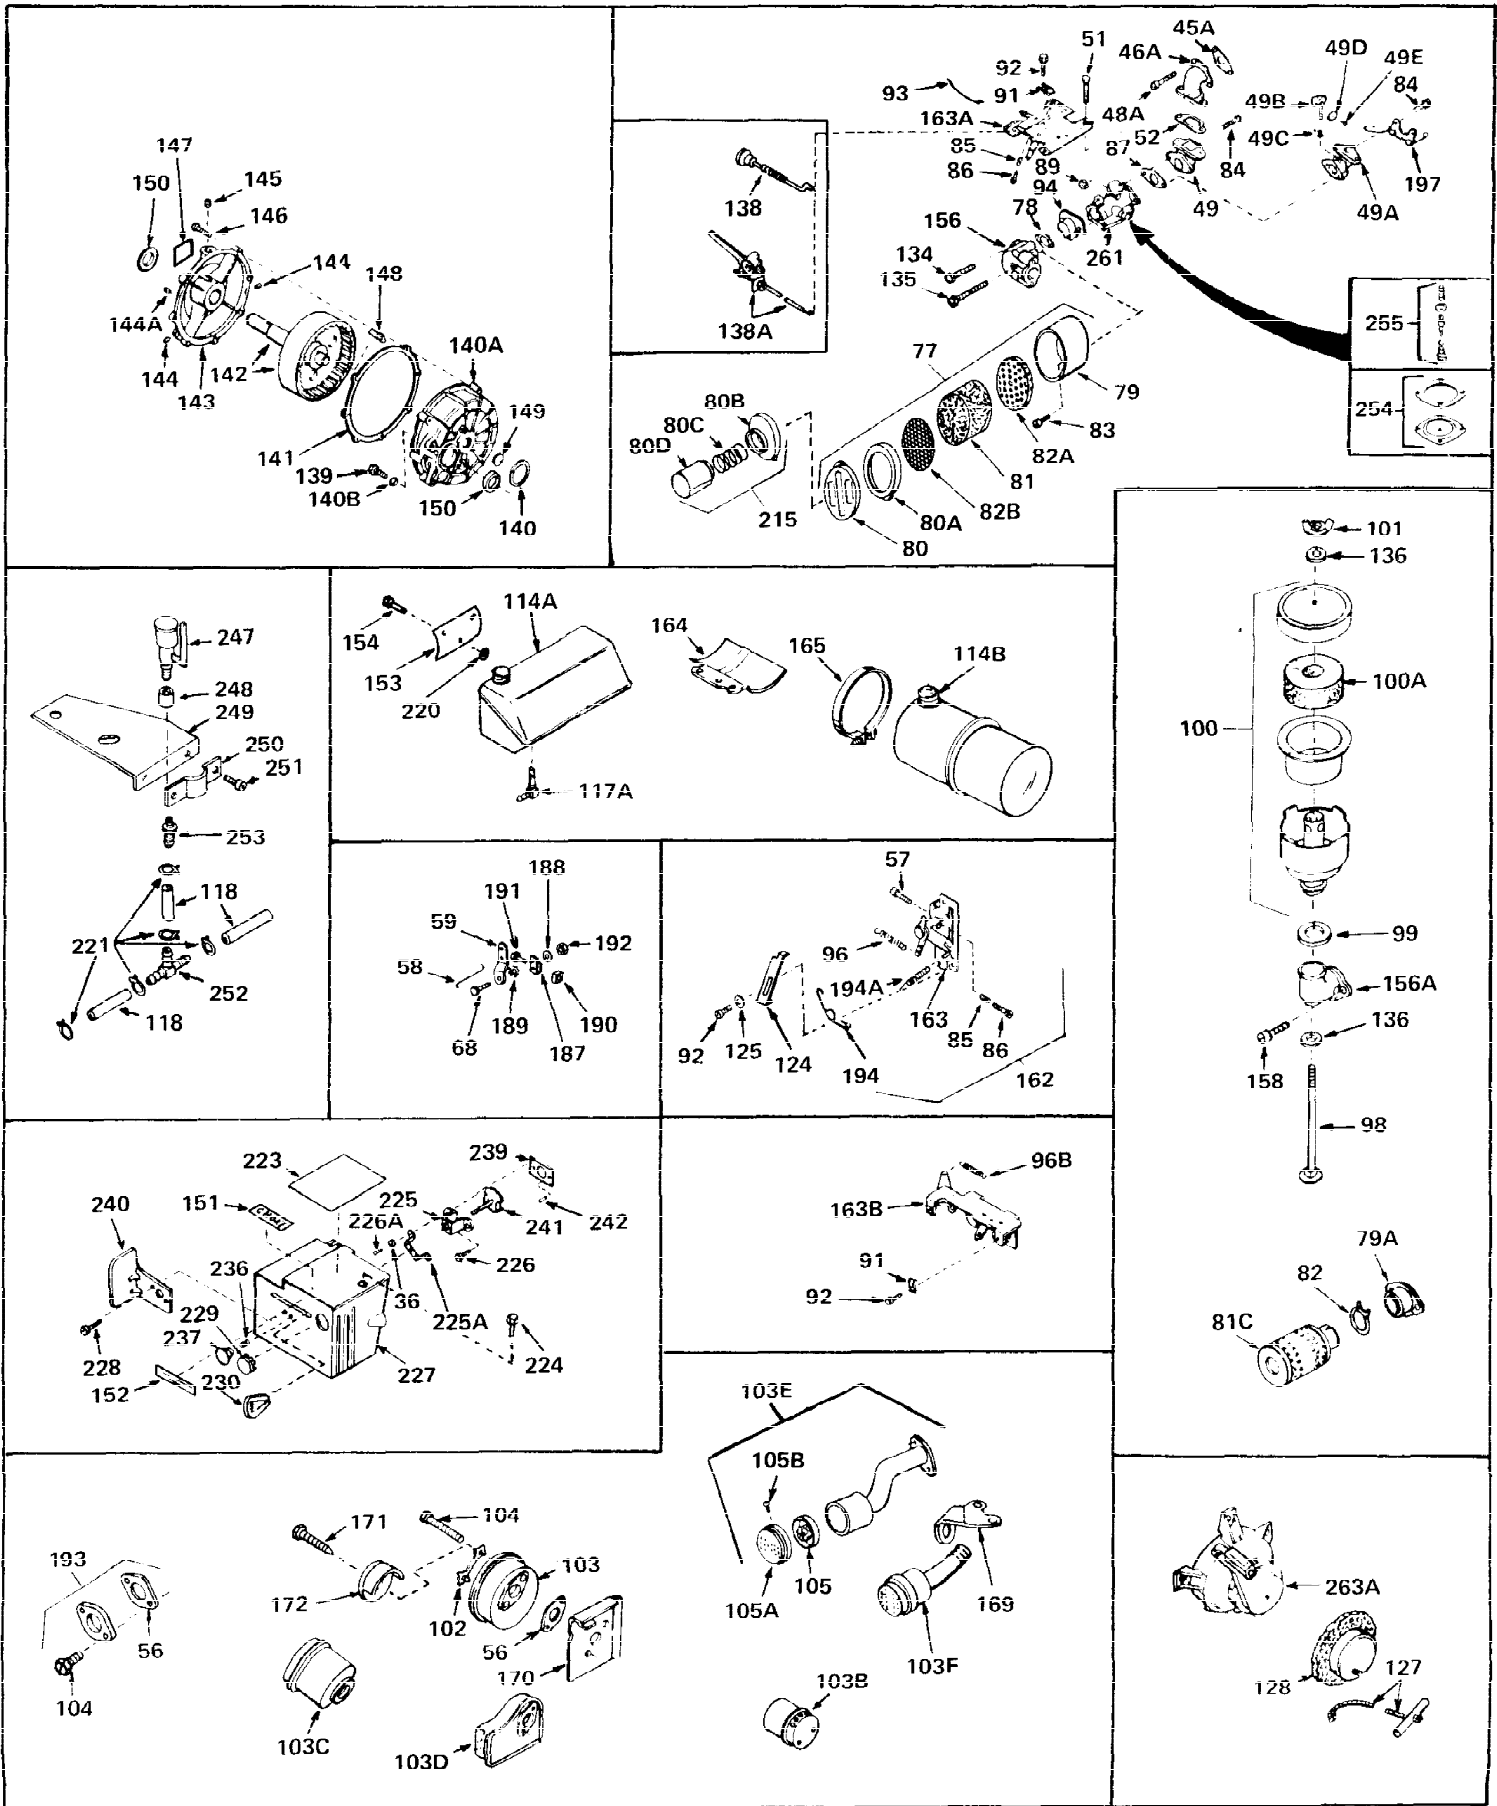

Ref #	Part Number	Qty	Description
36	8269	0	Washer
45A	30188	0	Gasket, Intake pipe
46A	31429	0	Pipe, Upper intake
48A	650451	0	Screw
49	31430	0	Pipe, Lower intake
51	650454	0	Screw, Fil. flex hd. 1/4-20 x 3/4
52	31340	0	Gasket, Intake pipe
56	30081	0	Gasket, Exhaust
57	28942	0	Screw
57	30091	0	Screw, Hex slotted washer hd., 8-32 x 1/2
57	30200	0	Screw
59	31336	0	Lever, Governor
68	650548	0	Screw, Hex washer hd., 8-32 x 5/16
77	31545	0	Cleaner Assy., Air
78	27272	0	Gasket, Air cleaner
80C	450150	0	Spring, Pre-cleaner
80D	450124	0	Bag, Pre-cleaner
82A	29962	0	Screen, Air cleaner
83	28820	0	Screw
83	650163	0	Screw, Fil. hd. Sems, 10-32 x 7/8
83	650399	0	Screw, Phil. fil. hd. Sems, 10-32 x 5/8
83	650709	0	Screw
84	30564	0	Screw
84	6201	0	Screw
84	6202	0	Screw
84	650551	0	Screw, Hex hd. cap, 1/4-28 x 1-1/4
85	28564	0	Spring, Compression
85	31342	0	Spring, Compression
85	32924	0	Spring, Compression
86	29500	0	Screw, Fil. hd. mach., Sems, 8-32 x 3/4
86	650549	0	Screw
86	650688	0	Screw, Hex hd., 10-32 x 1-5/16" (Drilled
87	31688	0	Gasket, Carburetor (1/8 thick)
89	29752	0	Nut
91	27793	0	Clip, Conduit
92	28942	0	Screw
96	31349	0	Spring, Extension
101	9577	0	Nut, Wing, 10-24
102	30083	0	Plate, Locking
103	30996	0	Muffler
103F	33288	0	Muffler
104	27182	0	Screw, Hex hd. cap, 1/4-20 x 3-3/8
104	650253	0	Screw, Hex hd. cap, 1/4-20 x 2-1/4
104	650327	0	Screw, Fil slotted hd. Sems, 114-20 x 2-1/2
104	650493	0	Screw, Hex hd. Sems, 1/4-20 x 1-3/4
104	650561	0	Screw
104	650599	0	Screw, Hex hd. cap, Sems, 1/4-20 x 1-1/2
104	650795	0	Screw, Hex hd. cap, Sems, 1/4-20 x 2-5/16
105B	650578	0	Screw
105A	33172	0	Cover, Muffler
105	33171	0	Screen, Muffler
117A	28584	0	Strainer & Elbow
118	29774	0	Line, Fuel (Braided 8.25")
118	30705	0	Line, Fuel (Braided 16")
118	30962	0	Line, Fuel (Braided 32")