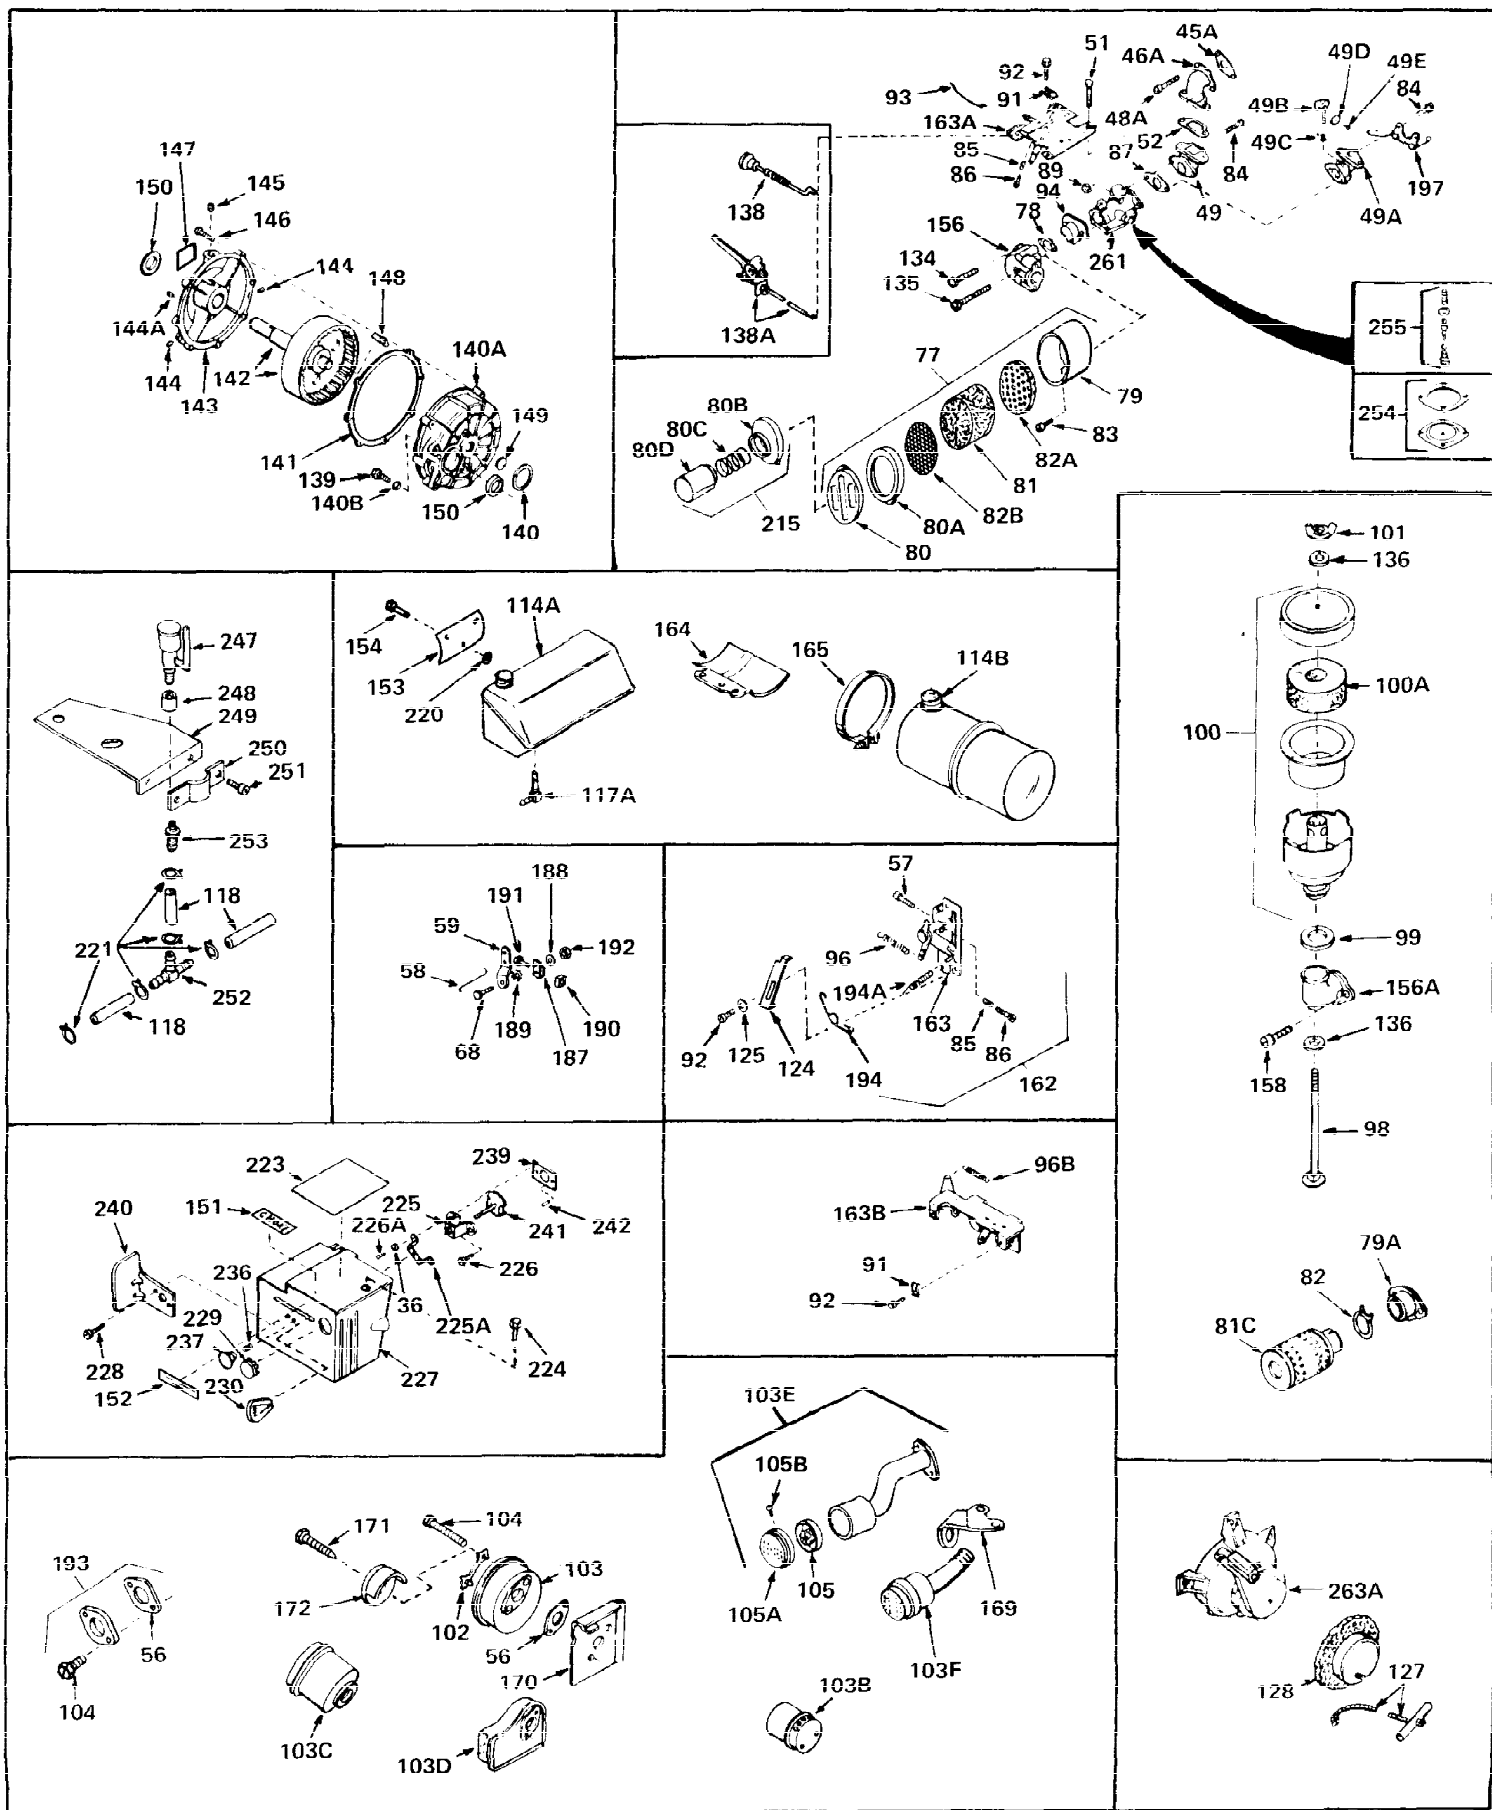

Ref #	Part Number	Qty	Description
36	8269	0	Washer
45A	30188	0	Gasket, Intake pipe
48A	650451	0	Screw
51	650454	0	Screw, Fil. flex hd. 1/4-20 x 3/4
57	28942	0	Screw
57	30091	0	Screw, Hex slotted washer hd., 8-32 x 1/2
57	30200	0	Screw
59	31510	0	Lever, Governor
68	650548	0	Screw, Hex washer hd., 8-32 x 5/16
77	31545	0	Cleaner Assy., Air
78	27272	0	Gasket, Air cleaner
80C	450150	0	Spring, Pre-cleaner
80D	450124	0	Bag, Pre-cleaner
82A	29962	0	Screen, Air cleaner
83	650163	0	Screw, Fil. hd. Sems, 10-32 x 7/8
83	650399	0	Screw, Phil. fil. hd. Sems, 10-32 x 5/8
83	650709	0	Screw
83	28820	0	Screw
84	30564	0	Screw
84	6201	0	Screw
84	6202	0	Screw
84	650551	0	Screw, Hex hd. cap, 1/4-28 x 1-1/4
85	28564	0	Spring, Compression
85	31342	0	Spring, Compression
85	32924	0	Spring, Compression
86	29500	0	Screw, Fil. hd. mach., Sems, 8-32 x 3/4
86	650549	0	Screw
86	650688	0	Screw, Hex hd., 10-32 x 1-5/16" (Drilled
87	26756	0	Gasket, Carburetor
89	29752	0	Nut
91	27793	0	Clip, Conduit
92	28942	0	Screw
96B	31426	0	Spring, Extension
101	9577	0	Nut, Wing, 10-24
102	30083	0	Plate, Locking
103F	33288	0	Muffler
104	27182	0	Screw, Hex hd. cap, 1/4-20 x 3-3/8
104	650253	0	Screw, Hex hd. cap, 1/4-20 x 2-1/4
104	650327	0	Screw, Fil slotted hd. Sems, 114-20 x 2-1/2
104	650493	0	Screw, Hex hd. Sems, 1/4-20 x 1-3/4
104	650561	0	Screw
104	650599	0	Screw, Hex hd. cap, Sems, 1/4-20 x 1-1/2
104	650795	0	Screw, Hex hd. cap, Sems, 1/4-20 x 2-5/16
105B	650578	0	Screw
105A	33172	0	Cover, Muffler
105	33171	0	Screen, Muffler
117A	28584	0	Strainer & Elbow
118	29774	0	Line, Fuel (Braided 8.25")
118	30705	0	Line, Fuel (Braided 16")
118	30962	0	Line, Fuel (Braided 32")
134	650163	0	Screw, Fil. hd. Sems, 10-32 x 7/8
135	650520	0	Screw
135	650544	0	Screw, Pan flex hd., 10-24 x 7/8
136	27183	0	Washer, Fiber
136	31905	0	Washer, Paper