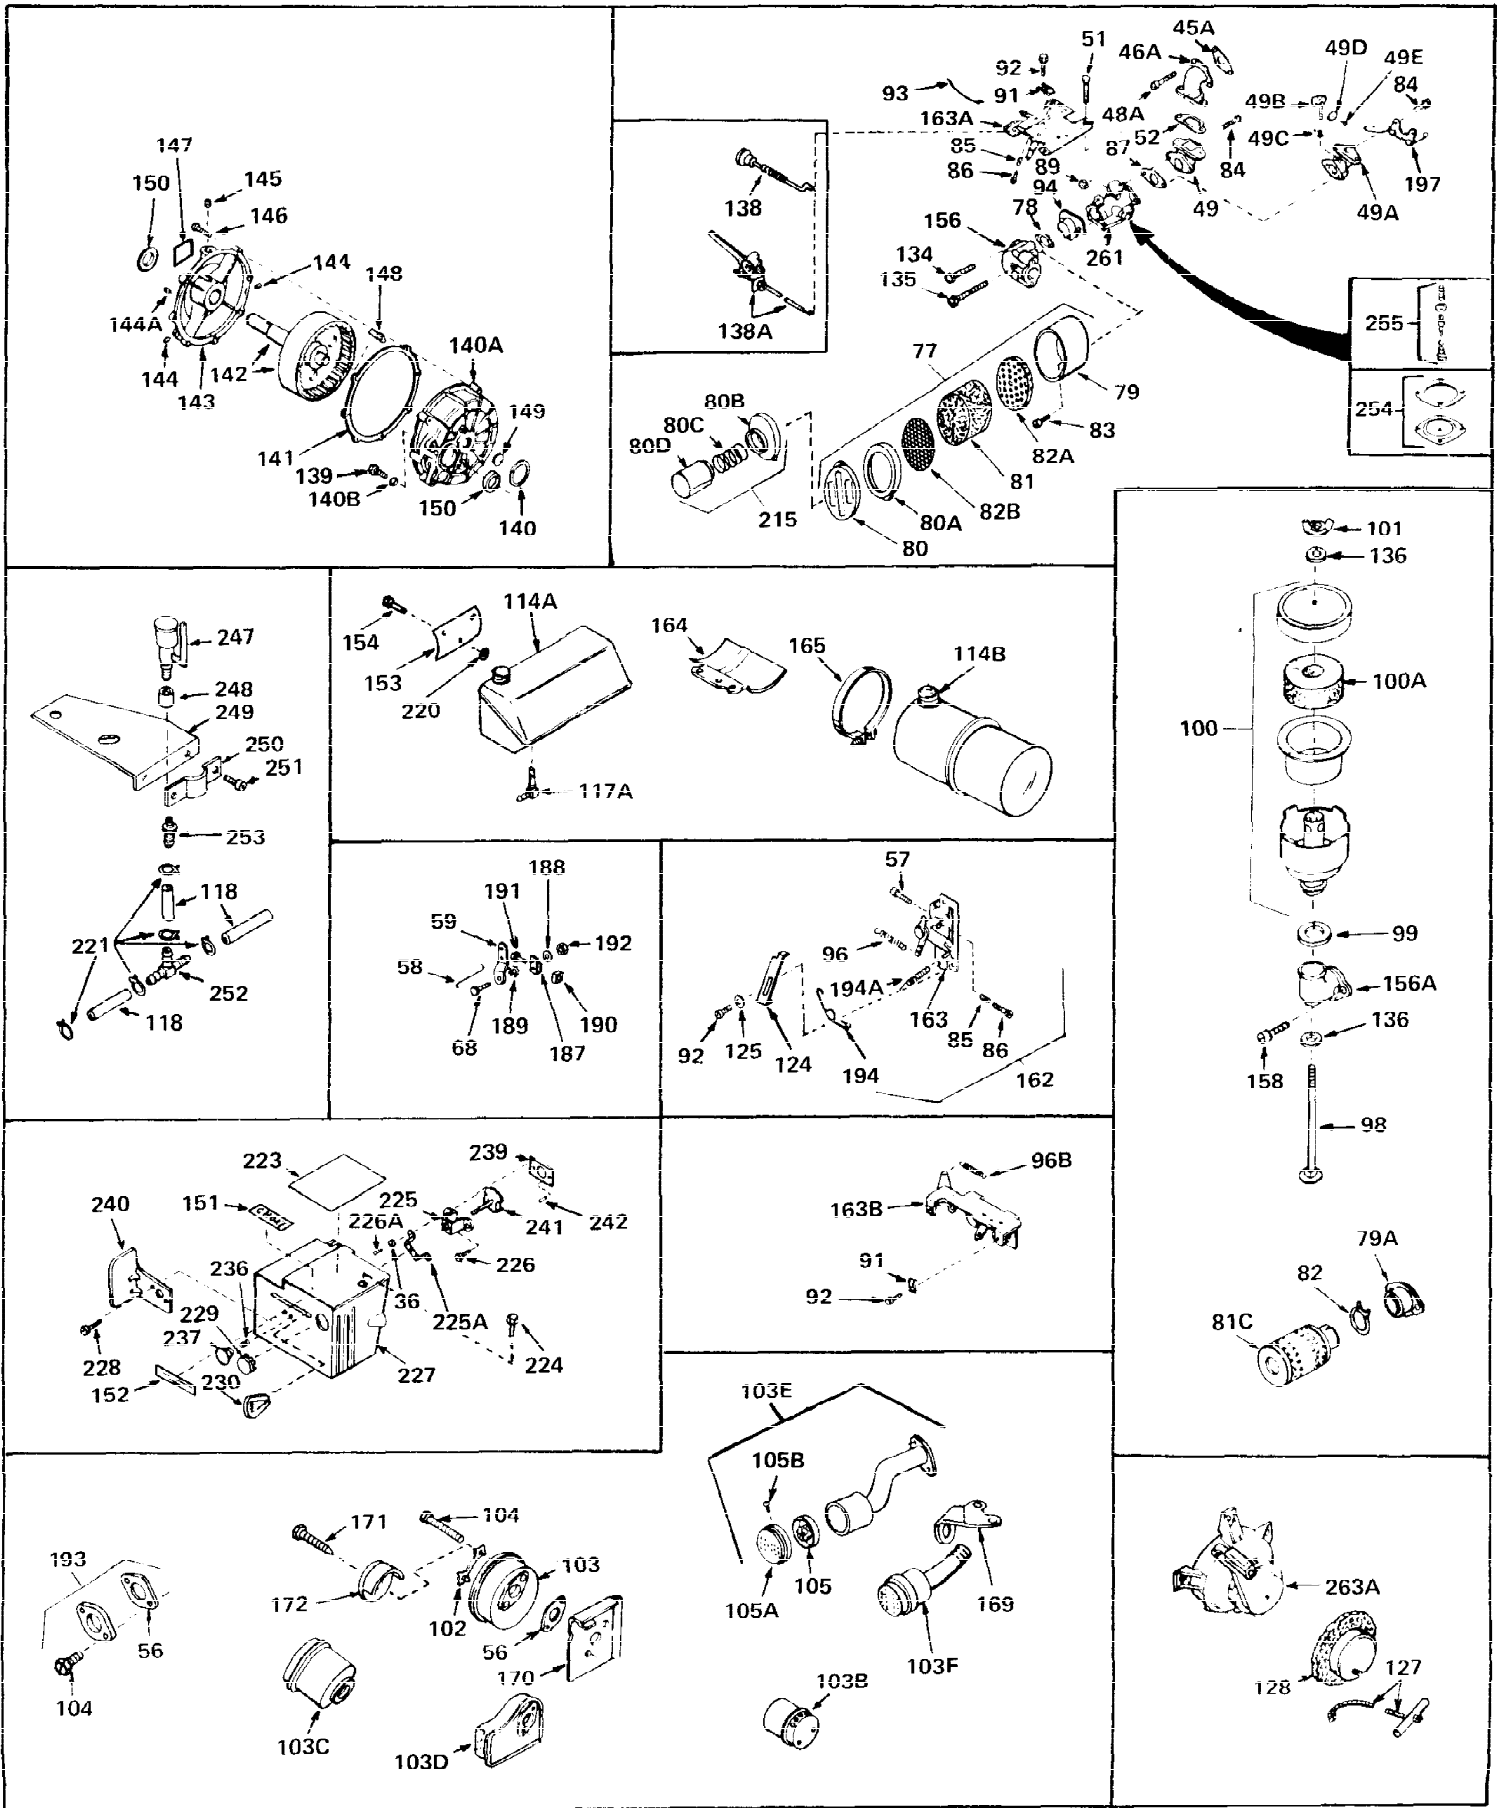

Ref #	Part Number	Qty	Description
36	8269	0	Washer
45A	30188	0	Gasket, Intake pipe
48A	650451	0	Screw
51	650454	0	Screw, Fil. flex hd. 1/4-20 x 3/4
57	28942	0	Screw
57	30091	0	Screw, Hex slotted washer hd., 8-32 x 1/2
57	30200	0	Screw
59	31510	0	Lever, Governor
68	650548	0	Screw, Hex washer hd., 8-32 x 5/16
77	31545	0	Cleaner Assy., Air
78	27272	0	Gasket, Air cleaner
80D	450124	0	Bag, Pre-cleaner
80C	450150	0	Spring, Pre-cleaner
82A	29962	0	Screen, Air cleaner
83	650163	0	Screw, Fil. hd. Sems, 10-32 x 7/8
83	650399	0	Screw, Phil. fil. hd. Sems, 10-32 x 5/8
83	650709	0	Screw
83	28820	0	Screw
84	30564	0	Screw
84	6201	0	Screw
84	6202	0	Screw
84	650551	0	Screw, Hex hd. cap, 1/4-28 x 1-1/4
85	28564	0	Spring, Compression
85	31342	0	Spring, Compression
85	32924	0	Spring, Compression
86	29500	0	Screw, Fil. hd. mach., Sems, 8-32 x 3/4
86	650549	0	Screw
86	650688	0	Screw, Hex hd., 10-32 x 1-5/16" (Drilled
87	26756	0	Gasket, Carburetor
89	29752	0	Nut
91	27793	0	Clip, Conduit
92	28942	0	Screw
96B	31426	0	Spring, Extension
101	9577	0	Nut, Wing, 10-24
102	30083	0	Plate, Locking
103F	33288	0	Muffler
104	27182	0	Screw, Hex hd. cap, 1/4-20 x 3-3/8
104	650253	0	Screw, Hex hd. cap, 1/4-20 x 2-1/4
104	650327	0	Screw, Fil slotted hd. Sems, 114-20 x 2-1/2
104	650493	0	Screw, Hex hd. Sems, 1/4-20 x 1-3/4
104	650561	0	Screw
104	650599	0	Screw, Hex hd. cap, Sems, 1/4-20 x 1-1/2
104	650795	0	Screw, Hex hd. cap, Sems, 1/4-20 x 2-5/16
105	33171	0	Screen, Muffler
105B	650578	0	Screw
105A	33172	0	Cover, Muffler
117A	28584	0	Strainer & Elbow
118	29774	0	Line, Fuel (Braided 8.25")
118	30705	0	Line, Fuel (Braided 16")
118	30962	0	Line, Fuel (Braided 32")
134	650163	0	Screw, Fil. hd. Sems, 10-32 x 7/8
135	650520	0	Screw
135	650544	0	Screw, Pan flex hd., 10-24 x 7/8
136	27183	0	Washer, Fiber
136	31905	0	Washer, Paper