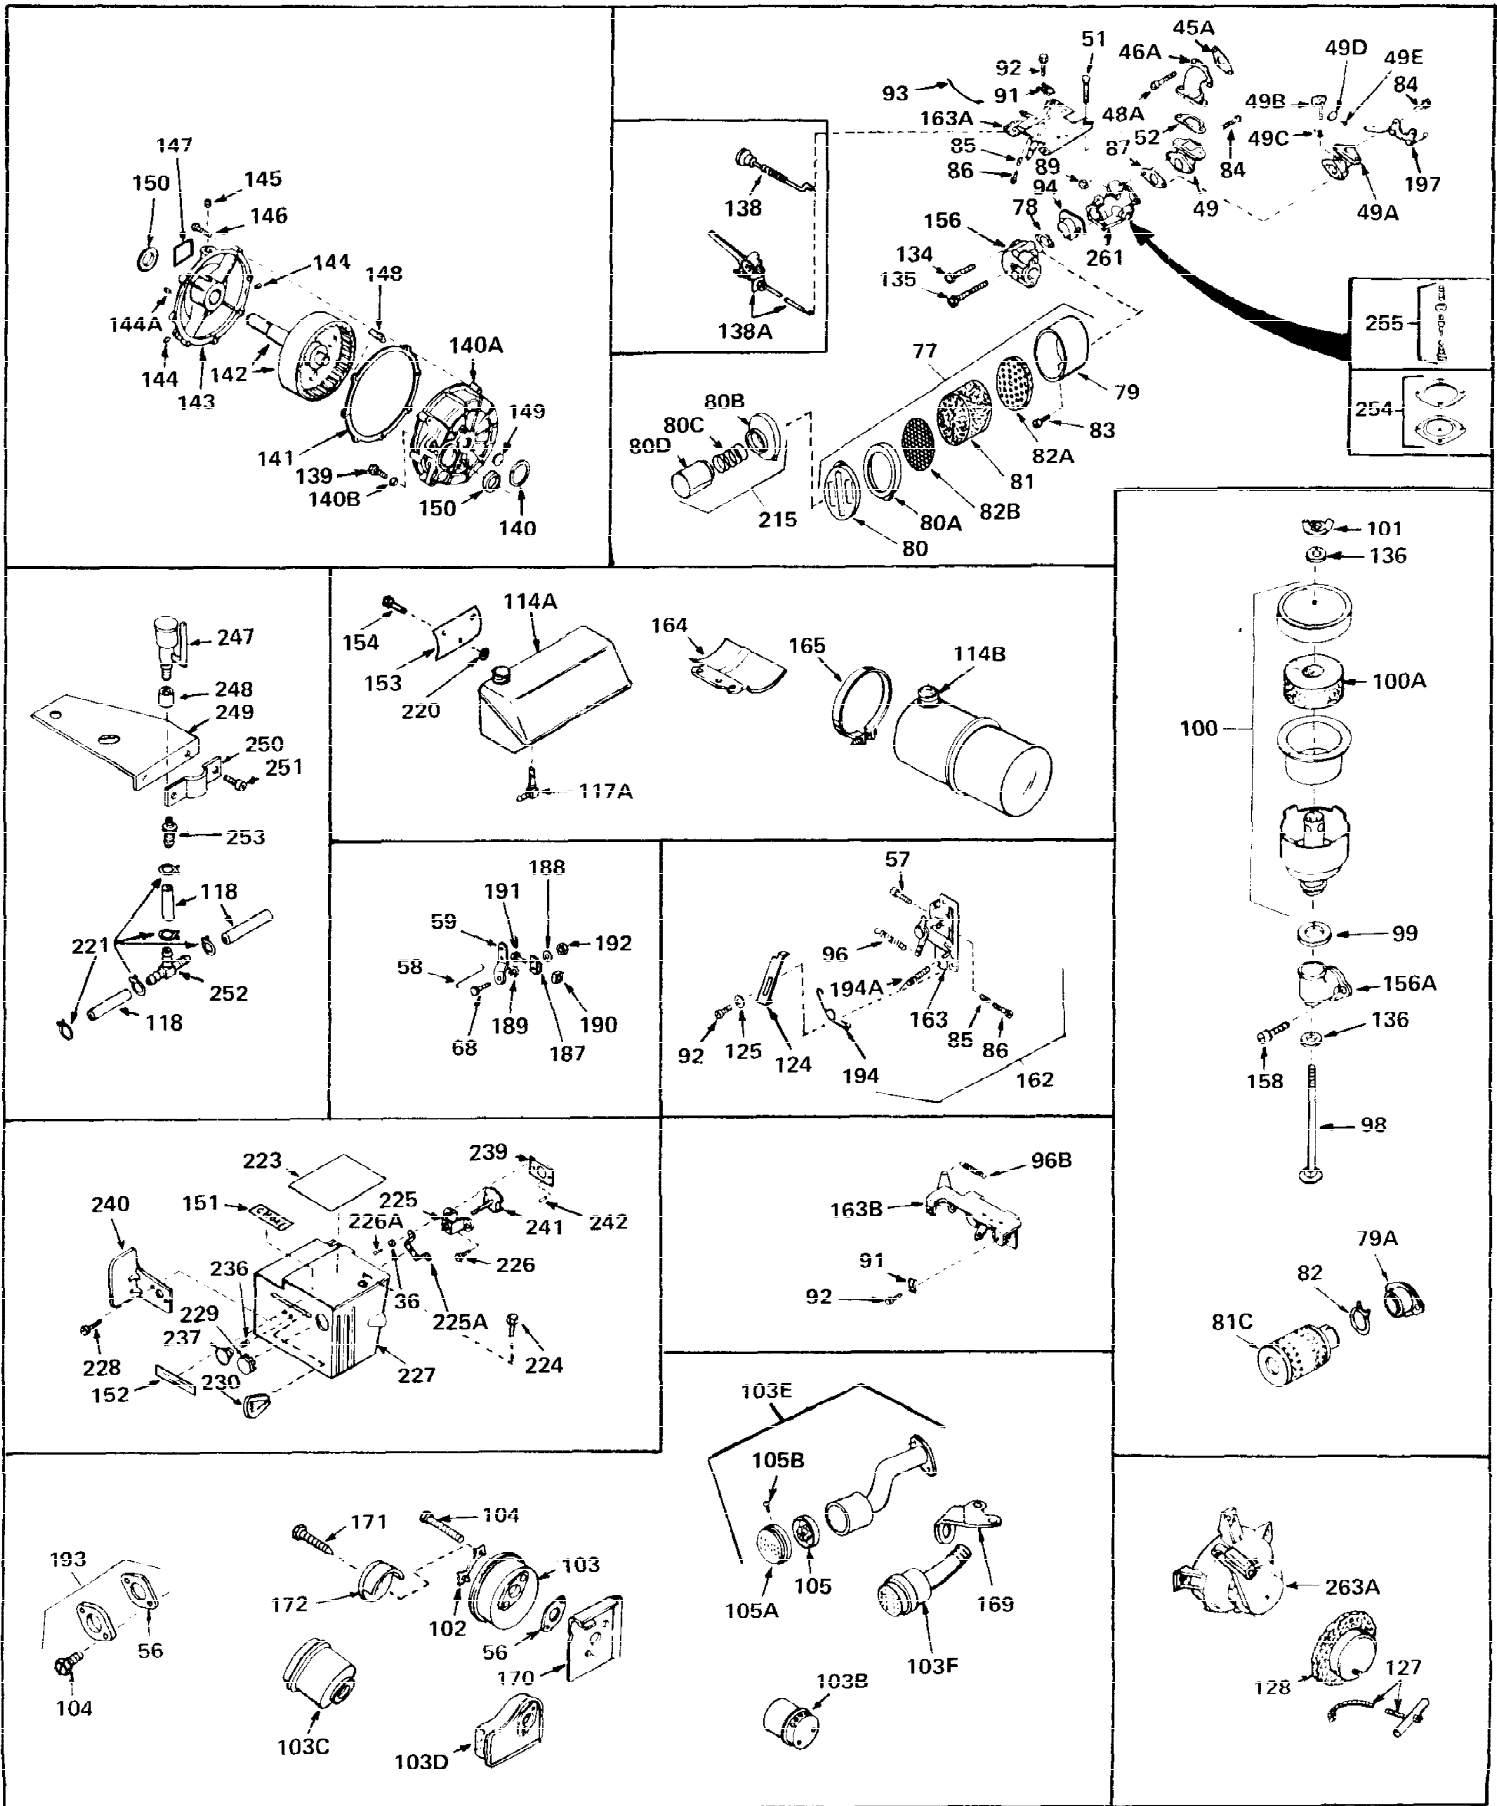

Ref #	Part Number	Qty	Description
36	8269	0	Washer
45A	30188	0	Gasket, Intake pipe
48A	650451	0	Screw
51	650454	0	Screw, Fil. flex hd. 1/4-20 x 3/4
57	28942	0	Screw
57	30091	0	Screw, Hex slotted washer hd., 8-32 x 1/2
57	30200	0	Screw
59	31510	0	Lever, Governor
68	650548	0	Screw, Hex washer hd., 8-32 x 5/16
77	31545	0	Cleaner Assy., Air
78	27272	0	Gasket, Air cleaner
79	450208	0	Body, Air cleaner
80C	450150	0	Spring, Pre-cleaner
80	32302	0	Cover, Air cleaner
80D	450124	0	Bag, Pre-cleaner
82A	29962	0	Screen, Air cleaner
83	28820	0	Screw
83	650163	0	Screw, Fil. hd. Sems, 10-32 x 7/8
83	650399	0	Screw, Phil. fil. hd. Sems, 10-32 x 5/8
83	650709	0	Screw
84	30564	0	Screw
84	6201	0	Screw
84	6202	0	Screw
84	650551	0	Screw, Hex hd. cap, 1/4-28 x 1-1/4
85	28564	0	Spring, Compression
85	31342	0	Spring, Compression
85	32924	0	Spring, Compression
86	29500	0	Screw, Fil. hd. mach., Sems, 8-32 x 3/4
86	650549	0	Screw
86	650688	0	Screw, Hex hd., 10-32 x 1-5/16" (Drilled
87	26756	0	Gasket, Carburetor
89	29752	0	Nut
91	27793	0	Clip, Conduit
92	28942	0	Screw
96B	31426	0	Spring, Extension
101	9577	0	Nut, Wing, 10-24
102	30083	0	Plate, Locking
103F	33288	0	Muffler
104	27182	0	Screw, Hex hd. cap, 1/4-20 x 3-3/8
104	650253	0	Screw, Hex hd. cap, 1/4-20 x 2-1/4
104	650327	0	Screw, Fil slotted hd. Sems, 114-20 x 2-1/2
104	650493	0	Screw, Hex hd. Sems, 1/4-20 x 1-3/4
104	650561	0	Screw
104	650599	0	Screw, Hex hd. cap, Sems, 1/4-20 x 1-1/2
104	650795	0	Screw, Hex hd. cap, Sems, 1/4-20 x 2-5/16
105A	33172	0	Cover, Muffler
105	33171	0	Screen, Muffler
105B	650578	0	Screw
117A	28584	0	Strainer & Elbow
118	29774	0	Line, Fuel (Braided 8.25")
118	30705	0	Line, Fuel (Braided 16")
118	30962	0	Line, Fuel (Braided 32")
134	650163	0	Screw, Fil. hd. Sems, 10-32 x 7/8
135	650520	0	Screw
135	650544	0	Screw, Pan flex hd., 10-24 x 7/8