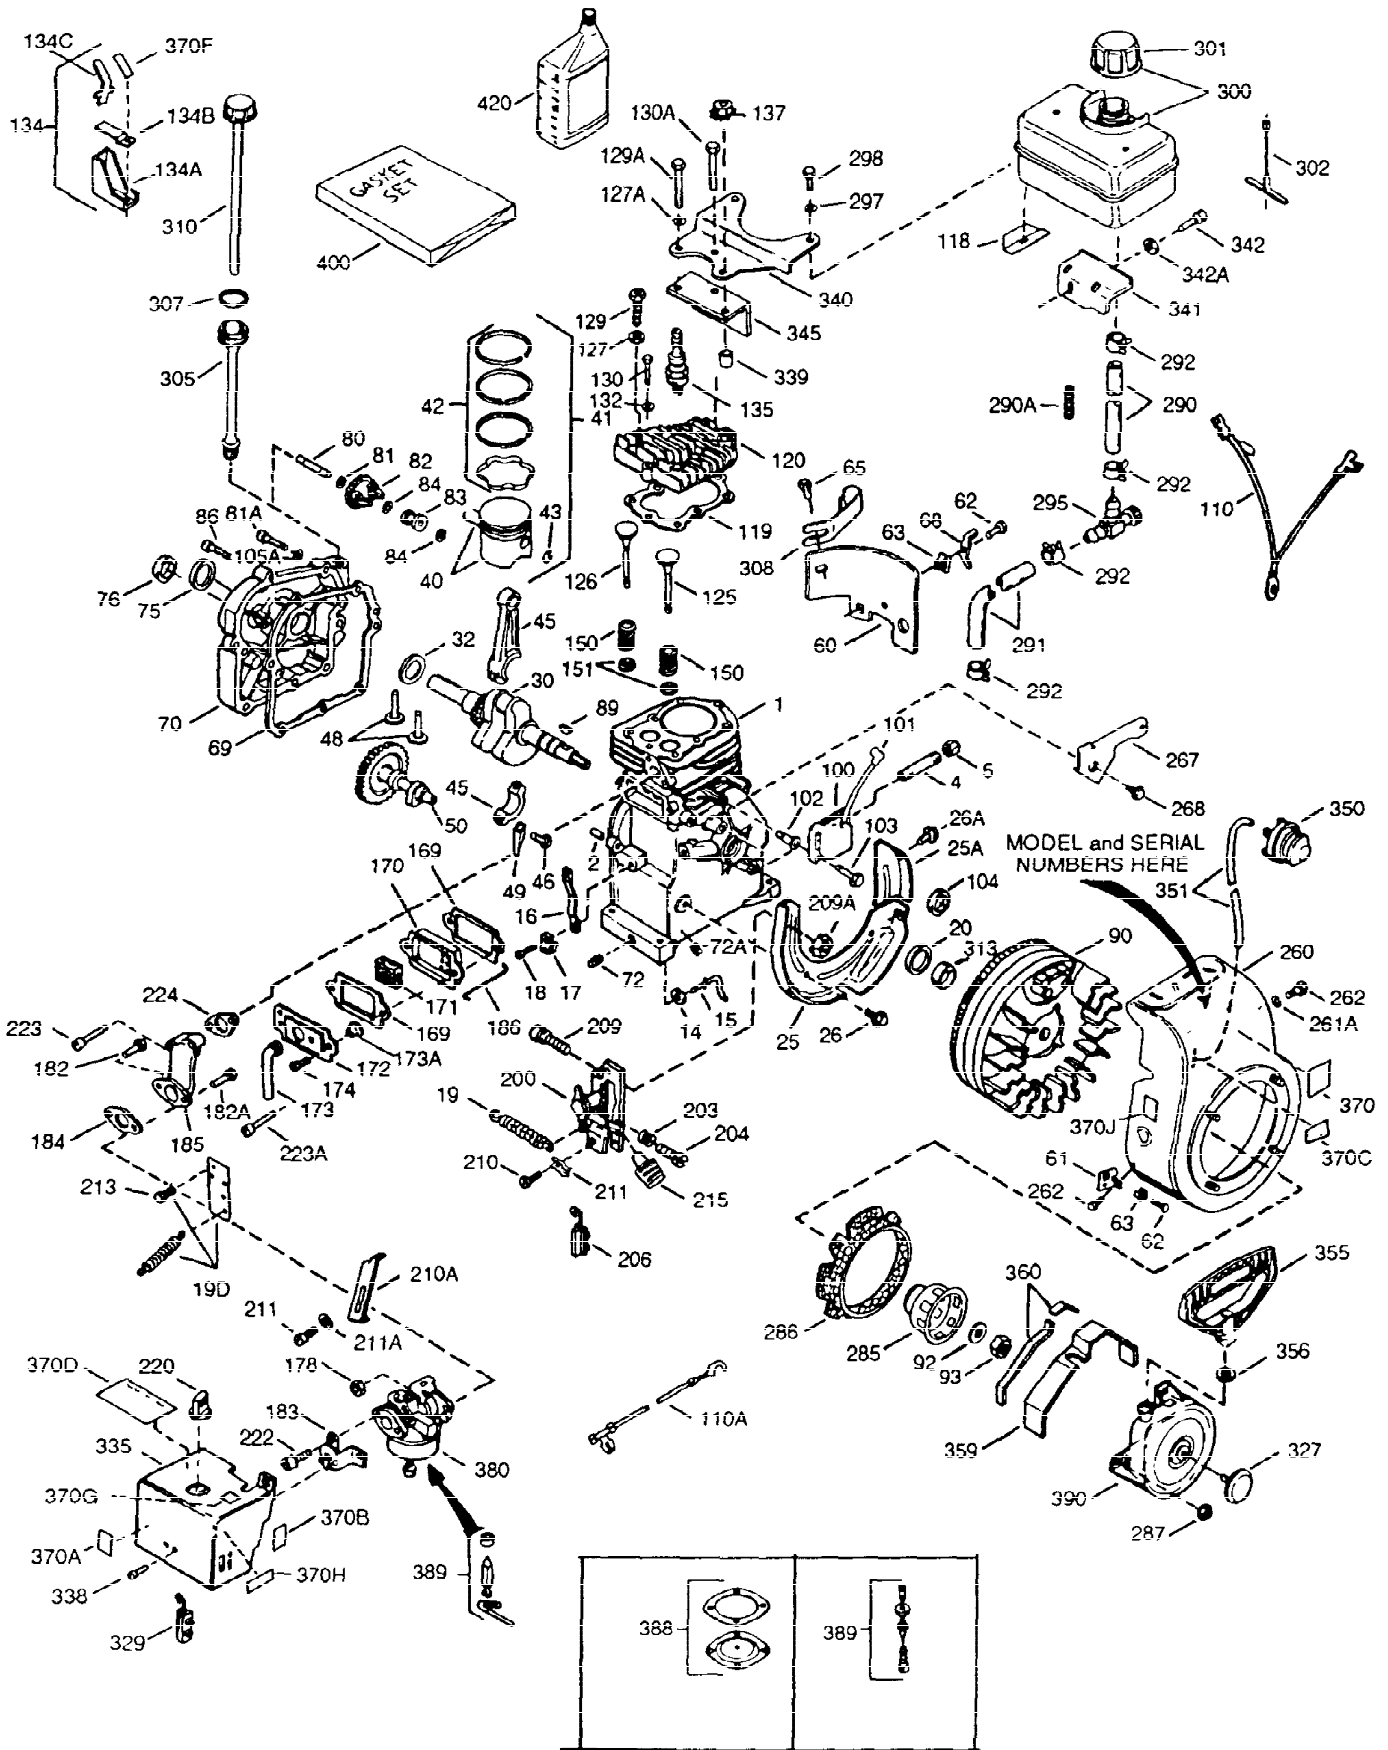

ILLUSTRATION SHOWS TYPICAL PARTS ONLY. ORDER BY PART NUMBER. PARTS NOT LISTED ARE SUPPLIED BY OEM

Ref #	Part Number	Qty	Description
1	34755A	1	Cylinder (Incl. 2, 20 & 72)
2	26727	2	Dowel Pin
14	28277	1	Washer
15	31334	1	Governor Rod
16	31510	1	Governor Lever
17	31335	1	Governor Lever Clamp
18	650548	1	Screw, 8-32 x 5/16"
19	31426	1	Extension Spring
20	32600	1	Oil Seal
25	33342	1	Blower Housing Baffle
25A	35883	1	Baffle Extension
26	650561	2	Screw, 1/4-20 x 5/8"
26A	650884	1	Screw, 8-32 x 1/2"
30	34735	1	Crankshaft
40	34514	1	Piston, Pin & Ring Set (Std.)
40	34515	1	Piston, Pin & Ring Set (.010" OS)
40	34516	1	Piston, Pin & Ring Set (.020" OS)
41	32538B	1	Piston & Pin Ass'y. (Std.) (Incl. 43)
41	32548B	1	Piston & Pin Ass'y. (.010" OS) (Incl. 43)
41	32549B	1	Piston & Pin Ass'y. (.020" OS) (Incl. 43)
42	28986	1	Ring Set (Std.)
42	28987	1	Ring Set (.010" OS)
42	28988	1	Ring Set (.020" OS)
43	20381	2	Piston Pin Retaining Ring
45	32875	1	Connecting Rod Ass'y. (Incl. 46 & 49)
46	32610A	2	Connecting Rod Bolt
48	27241	2	Valve Lifter
49	32654	1	Oil Dipper
50	33149A	1	Camshaft (BCR)
60	29745	1	Blower Housing Extension
65	650128	1	Screw, 10-24 x 1/2"
69	27677A	1	* Cylinder Cover Gasket
70	30756B	1	Cylinder Cover (Incl. 75, 80, 86, 311 & 312)
72	27642	2	Oil Drain Plug
75	28540	1	Oil Seal
80	30574	1	Governor Shaft
81	30590A	1	Washer
82	30591	1	Governor Gear Ass'y. (Incl. 81)
83	30588A	1	Governor Spool
84	29193	2	Retaining Ring
86	650488	7	Screw, 1/4-20 x 1-1/4"
89	610961	1	Flywheel Key
90	611080	1	Flywheel
92	650815	1	Belleville Washer
93	650816	1	Flywheel Nut
100	34443A	1	Solid State Ignition
101	27276	1	Spark Plug Cover
102	650872	2	Solid State Mounting Stud
103	650814	2	Screw, Torx T-15, 10-24 x 1
119	29953C	1	* Cylinder Head Gasket
120	30579A	1	Cylinder Head (Incl. 130)
125	29313C	1	Exhaust Valve (Std.) (Incl. 151)
125	29315C	1	Exhaust Valve (1/32" OS) (Incl. 151)
126	29314B	1	Intake Valve (Std.) (Incl. 151)
126	29315C	1	Intake Valve (1/32" OS) (Incl. 151)