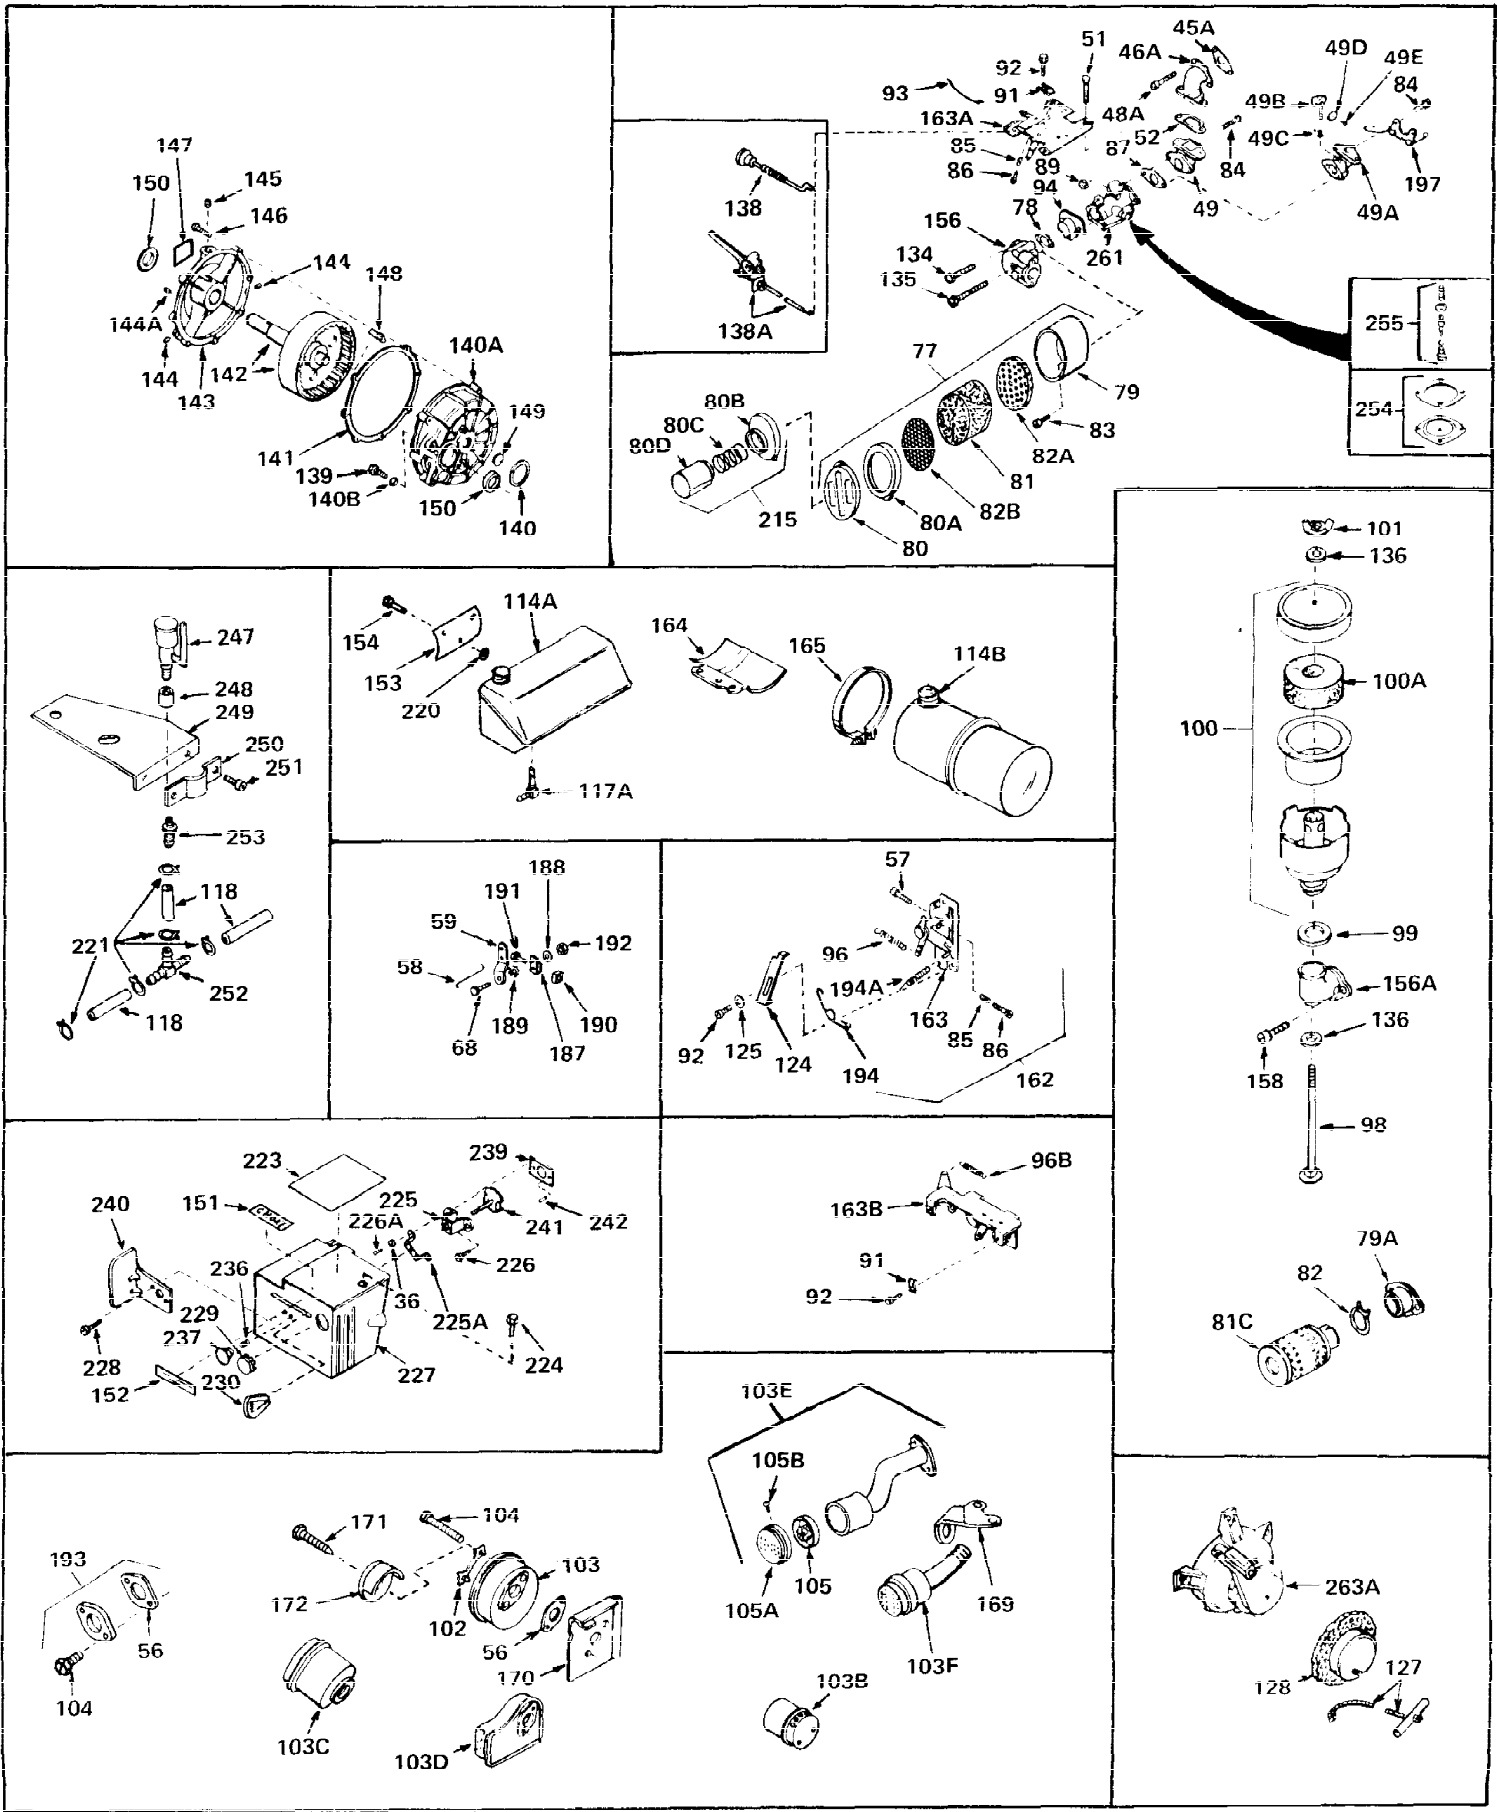

Ref #	Part Number	Qty	Description
36	8269	0	Washer
45A	30188	0	Gasket, Intake pipe
46A	31429	0	Pipe, Upper intake
48A	650451	0	Screw
49	31430	0	Pipe, Lower intake
51	650454	0	Screw, Fil. flex hd. 1/4-20 x 3/4
52	31340	0	Gasket, Intake pipe
56	30081	0	Gasket, Exhaust
57	28942	0	Screw
57	30091	0	Screw, Hex slotted washer hd., 8-32 x 1/2
57	30200	0	Screw
59	31336	0	Lever, Governor
68	650548	0	Screw, Hex washer hd., 8-32 x 5/16
77	31545	0	Cleaner Assy., Air
78	27272	0	Gasket, Air cleaner
79	450208	0	Body, Air cleaner
80B	31612	0	Cover, Air cleaner
80C	450150	0	Spring, Pre-cleaner
80D	450124	0	Bag, Pre-cleaner
81	29961	0	Element, Air cleaner
82A	29962	0	Screen, Air cleaner
83	28820	0	Screw
83	650163	0	Screw, Fil. hd. Sems, 10-32 x 7/8
83	650399	0	Screw, Phil. fil. hd. Sems, 10-32 x 5/8
83	650709	0	Screw
84	30564	0	Screw
84	6201	0	Screw
84	6202	0	Screw
84	650551	0	Screw, Hex hd. cap, 1/4-28 x 1-1/4
85	28564	0	Spring, Compression
85	31342	0	Spring, Compression
85	32924	0	Spring, Compression
86	29500	0	Screw, Fil. hd. mach., Sems, 8-32 x 3/4
86	650549	0	Screw
86	650688	0	Screw, Hex hd., 10-32 x 1-5/16" (Drilled
87	31688	0	Gasket, Carburetor (1/8 thick)
89	29752	0	Nut
91	27793	0	Clip, Conduit
92	28942	0	Screw
96	31349	0	Spring, Extension
101	9577	0	Nut, Wing, 10-24
102	30083	0	Plate, Locking
103F	33288	0	Muffler
103D	32667	0	Muffler
104	27182	0	Screw, Hex hd. cap, 1/4-20 x 3-3/8
104	650253	0	Screw, Hex hd. cap, 1/4-20 x 2-1/4
104	650327	0	Screw, Fil slotted hd. Sems, 114-20 x 2-1/2
104	650493	0	Screw, Hex hd. Sems, 1/4-20 x 1-3/4
104	650561	0	Screw
104	650599	0	Screw, Hex hd. cap, Sems, 1/4-20 x 1-1/2
104	650795	0	Screw, Hex hd. cap, Sems, 1/4-20 x 2-5/16
105B	650578	0	Screw
105A	33172	0	Cover, Muffler
105	33171	0	Screen, Muffler
117A	28584	0	Strainer & Elbow