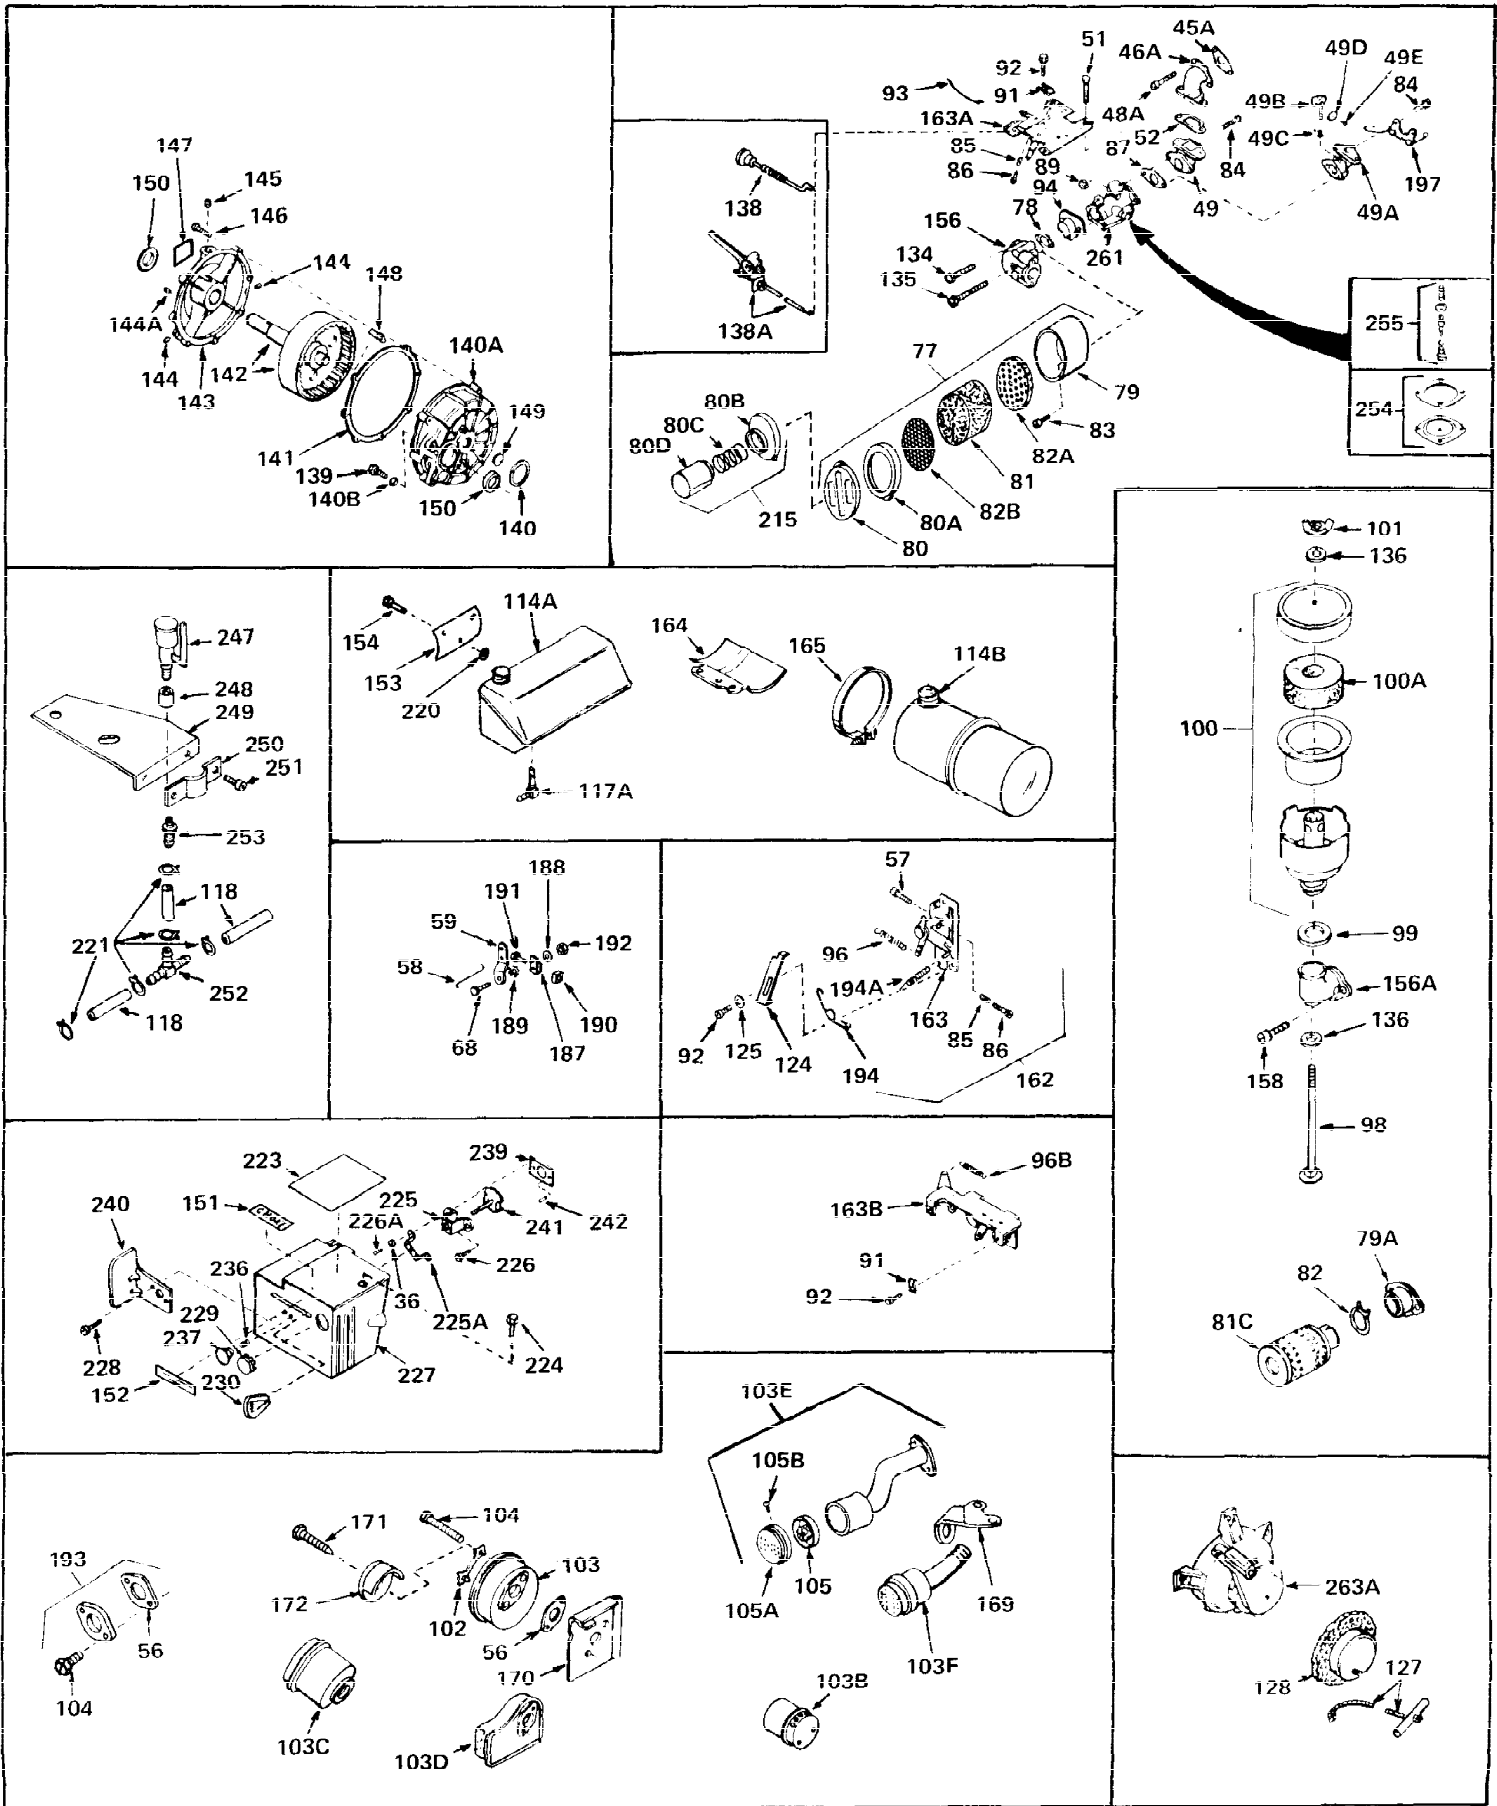

Ref #	Part Number	Qty	Description
36	8269	0	Washer
45A	30188	0	Gasket, Intake pipe
48A	650451	0	Screw
51	650454	0	Screw, Fil. flex hd. 1/4-20 x 3/4
56	30081	0	Gasket, Exhaust
57	28942	0	Screw
57	30091	0	Screw, Hex slotted washer hd., 8-32 x 1/2
57	30200	0	Screw
59	31510	0	Lever, Governor
68	650548	0	Screw, Hex washer hd., 8-32 x 5/16
77	31545	0	Cleaner Assy., Air
78	27272	0	Gasket, Air cleaner
79	450208	0	Body, Air cleaner
80C	450150	0	Spring, Pre-cleaner
80	32302	0	Cover, Air cleaner
80D	450124	0	Bag, Pre-cleaner
81	29961	0	Element, Air cleaner
82A	29962	0	Screen, Air cleaner
83	28820	0	Screw
83	650163	0	Screw, Fil. hd. Sems, 10-32 x 7/8
83	650399	0	Screw, Phil. fil. hd. Sems, 10-32 x 5/8
83	650709	0	Screw
84	30564	0	Screw
84	6201	0	Screw
84	6202	0	Screw
84	650551	0	Screw, Hex hd. cap, 1/4-28 x 1-1/4
85	28564	0	Spring, Compression
85	31342	0	Spring, Compression
85	32924	0	Spring, Compression
86	29500	0	Screw, Fil. hd. mach., Sems, 8-32 x 3/4
86	650549	0	Screw
86	650688	0	Screw, Hex hd., 10-32 x 1-5/16" (Drilled
87	26756	0	Gasket, Carburetor
89	29752	0	Nut
91	27793	0	Clip, Conduit
92	28942	0	Screw
96B	31426	0	Spring, Extension
101	9577	0	Nut, Wing, 10-24
102	30083	0	Plate, Locking
103	30996	0	Muffler
103F	33288	0	Muffler
104	27182	0	Screw, Hex hd. cap, 1/4-20 x 3-3/8
104	650253	0	Screw, Hex hd. cap, 1/4-20 x 2-1/4
104	650327	0	Screw, Fil slotted hd. Sems, 114-20 x 2-1/2
104	650493	0	Screw, Hex hd. Sems, 1/4-20 x 1-3/4
104	650561	0	Screw
104	650599	0	Screw, Hex hd. cap, Sems, 1/4-20 x 1-1/2
104	650795	0	Screw, Hex hd. cap, Sems, 1/4-20 x 2-5/16
105	33171	0	Screen, Muffler
105B	650578	0	Screw
105A	33172	0	Cover, Muffler
117A	28584	0	Strainer & Elbow
118	29774	0	Line, Fuel (Braided 8.25")
118	30705	0	Line, Fuel (Braided 16")
118	30962	0	Line, Fuel (Braided 32")