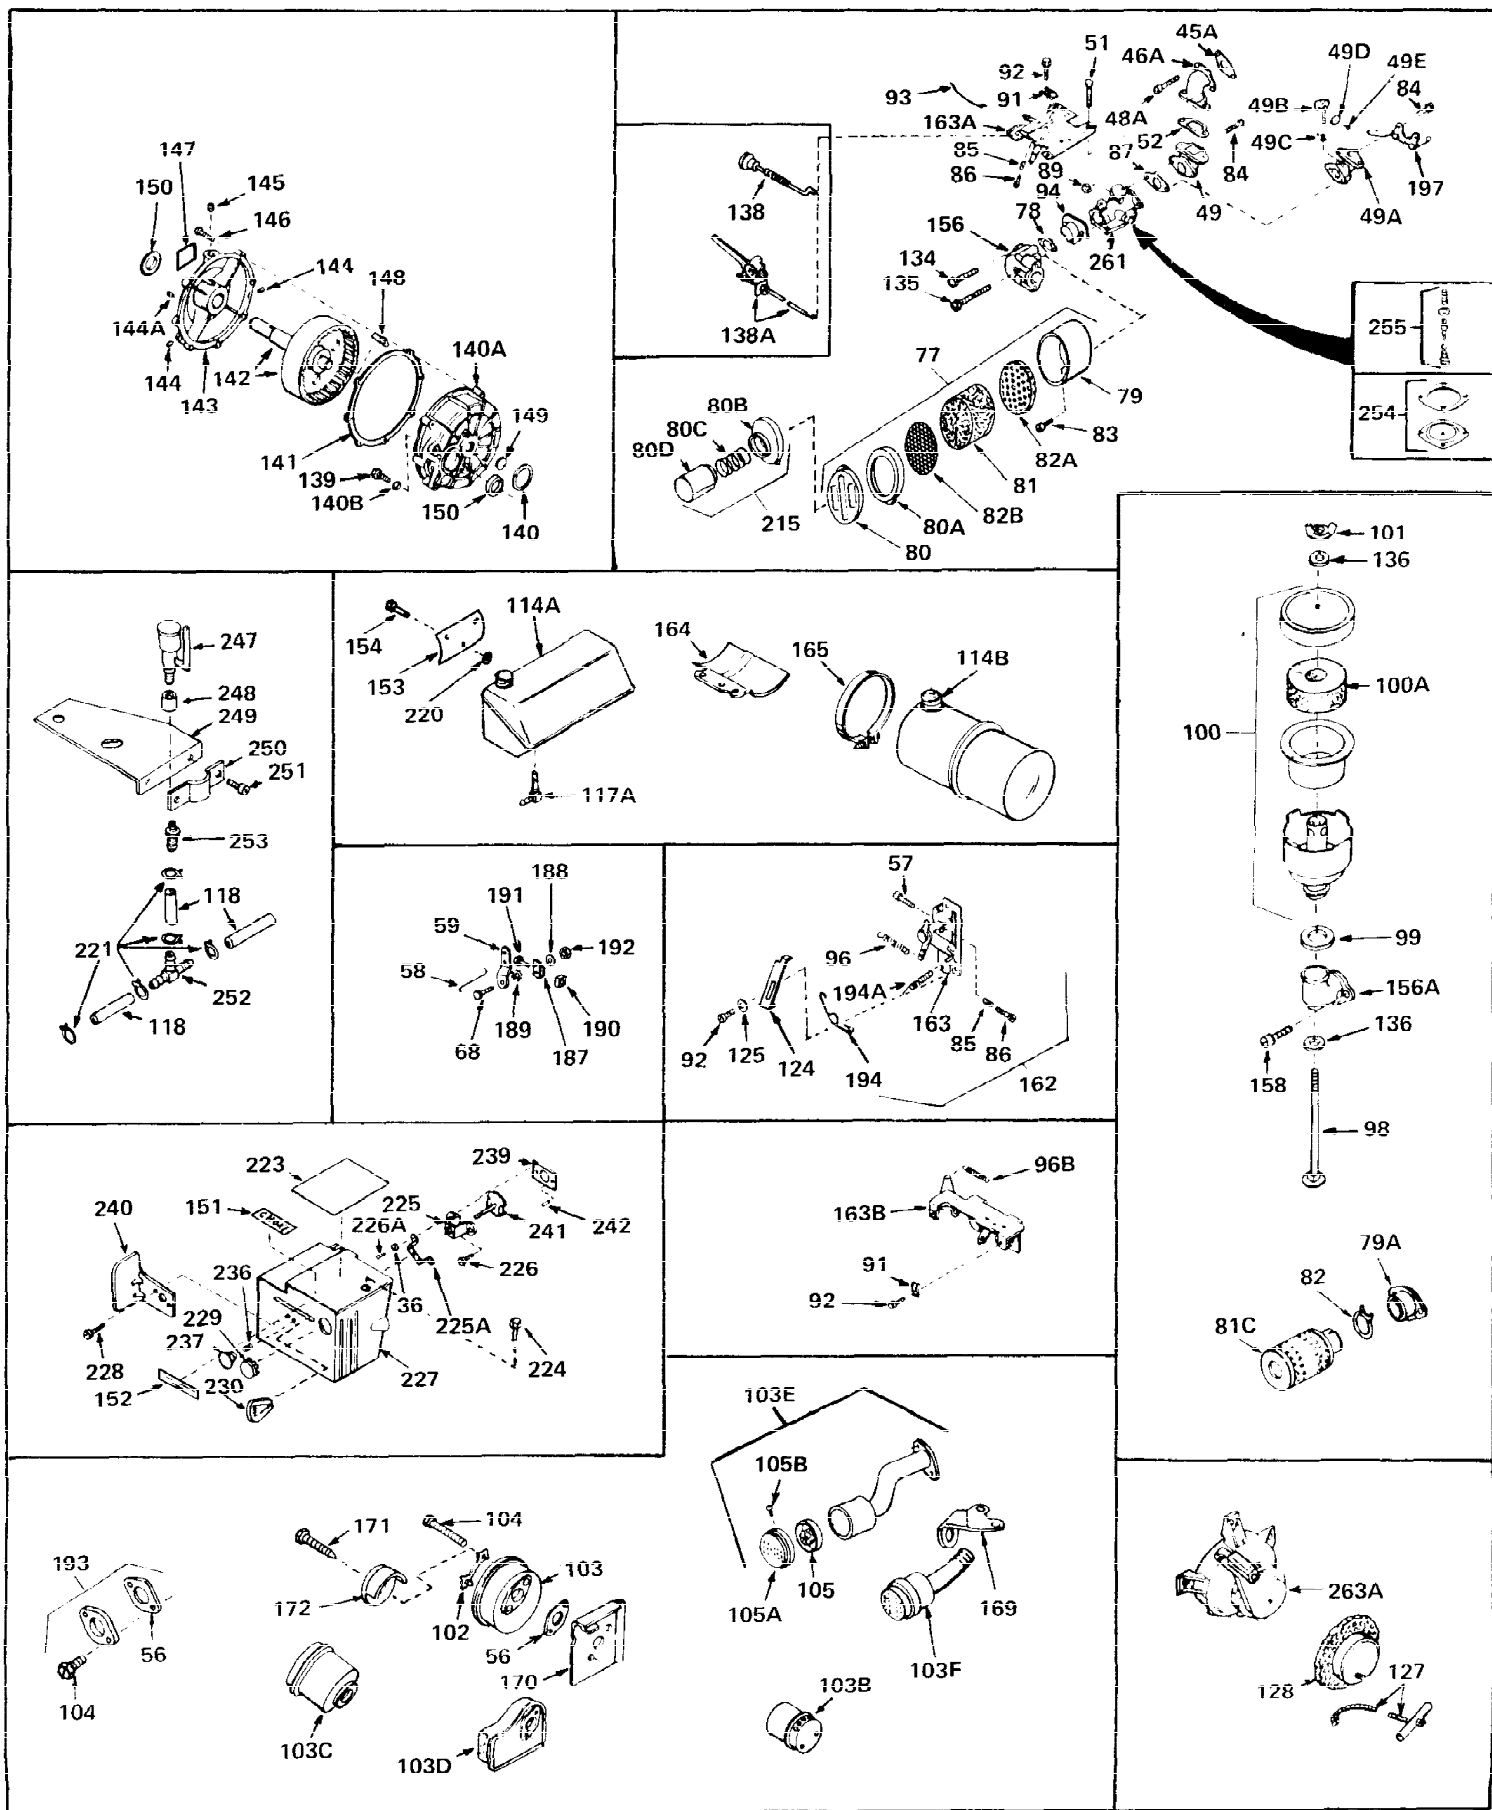

Ref #	Part Number	Qty	Description
36	8269	0	Washer
45A	30188	0	Gasket, Intake pipe
48A	650451	0	Screw
51	650454	0	Screw, Fil. flex hd. 1/4-20 x 3/4
57	28942	0	Screw
57	30091	0	Screw, Hex slotted washer hd., 8-32 x 1/2
57	30200	0	Screw
59	31510	0	Lever, Governor
68	650548	0	Screw, Hex washer hd., 8-32 x 5/16
77	31545	0	Cleaner Assy., Air
78	27272	0	Gasket, Air cleaner
80D	450124	0	Bag, Pre-cleaner
80C	450150	0	Spring, Pre-cleaner
82A	29962	0	Screen, Air cleaner
83	650163	0	Screw, Fil. hd. Sems, 10-32 x 7/8
83	650399	0	Screw, Phil. fil. hd. Sems, 10-32 x 5/8
83	650709	0	Screw
83	28820	0	Screw
84	30564	0	Screw
84	6201	0	Screw
84	6202	0	Screw
84	650551	0	Screw, Hex hd. cap, 1/4-28 x 1-1/4
85	28564	0	Spring, Compression
85	31342	0	Spring, Compression
85	32924	0	Spring, Compression
86	29500	0	Screw, Fil. hd. mach., Sems, 8-32 x 3/4
86	650549	0	Screw
86	650688	0	Screw, Hex hd., 10-32 x 1-5/16" (Drilled
87	26756	0	Gasket, Carburetor
89	29752	0	Nut
91	27793	0	Clip, Conduit
92	28942	0	Screw
96B	31426	0	Spring, Extension
101	9577	0	Nut, Wing, 10-24
102	30083	0	Plate, Locking
103F	33288	0	Muffler
104	27182	0	Screw, Hex hd. cap, 1/4-20 x 3-3/8
104	650253	0	Screw, Hex hd. cap, 1/4-20 x 2-1/4
104	650327	0	Screw, Fil slotted hd. Sems, 114-20 x 2-1/2
104	650493	0	Screw, Hex hd. Sems, 1/4-20 x 1-3/4
104	650561	0	Screw
104	650599	0	Screw, Hex hd. cap, Sems, 1/4-20 x 1-1/2
104	650795	0	Screw, Hex hd. cap, Sems, 1/4-20 x 2-5/16
105A	33172	0	Cover, Muffler
105	33171	0	Screen, Muffler
105B	650578	0	Screw
117A	28584	0	Strainer & Elbow
118	29774	0	Line, Fuel (Braided 8.25")
118	30705	0	Line, Fuel (Braided 16")
118	30962	0	Line, Fuel (Braided 32")
134	650163	0	Screw, Fil. hd. Sems, 10-32 x 7/8
135	650520	0	Screw
135	650544	0	Screw, Pan flex hd., 10-24 x 7/8
136	27183	0	Washer, Fiber
136	31905	0	Washer, Paper