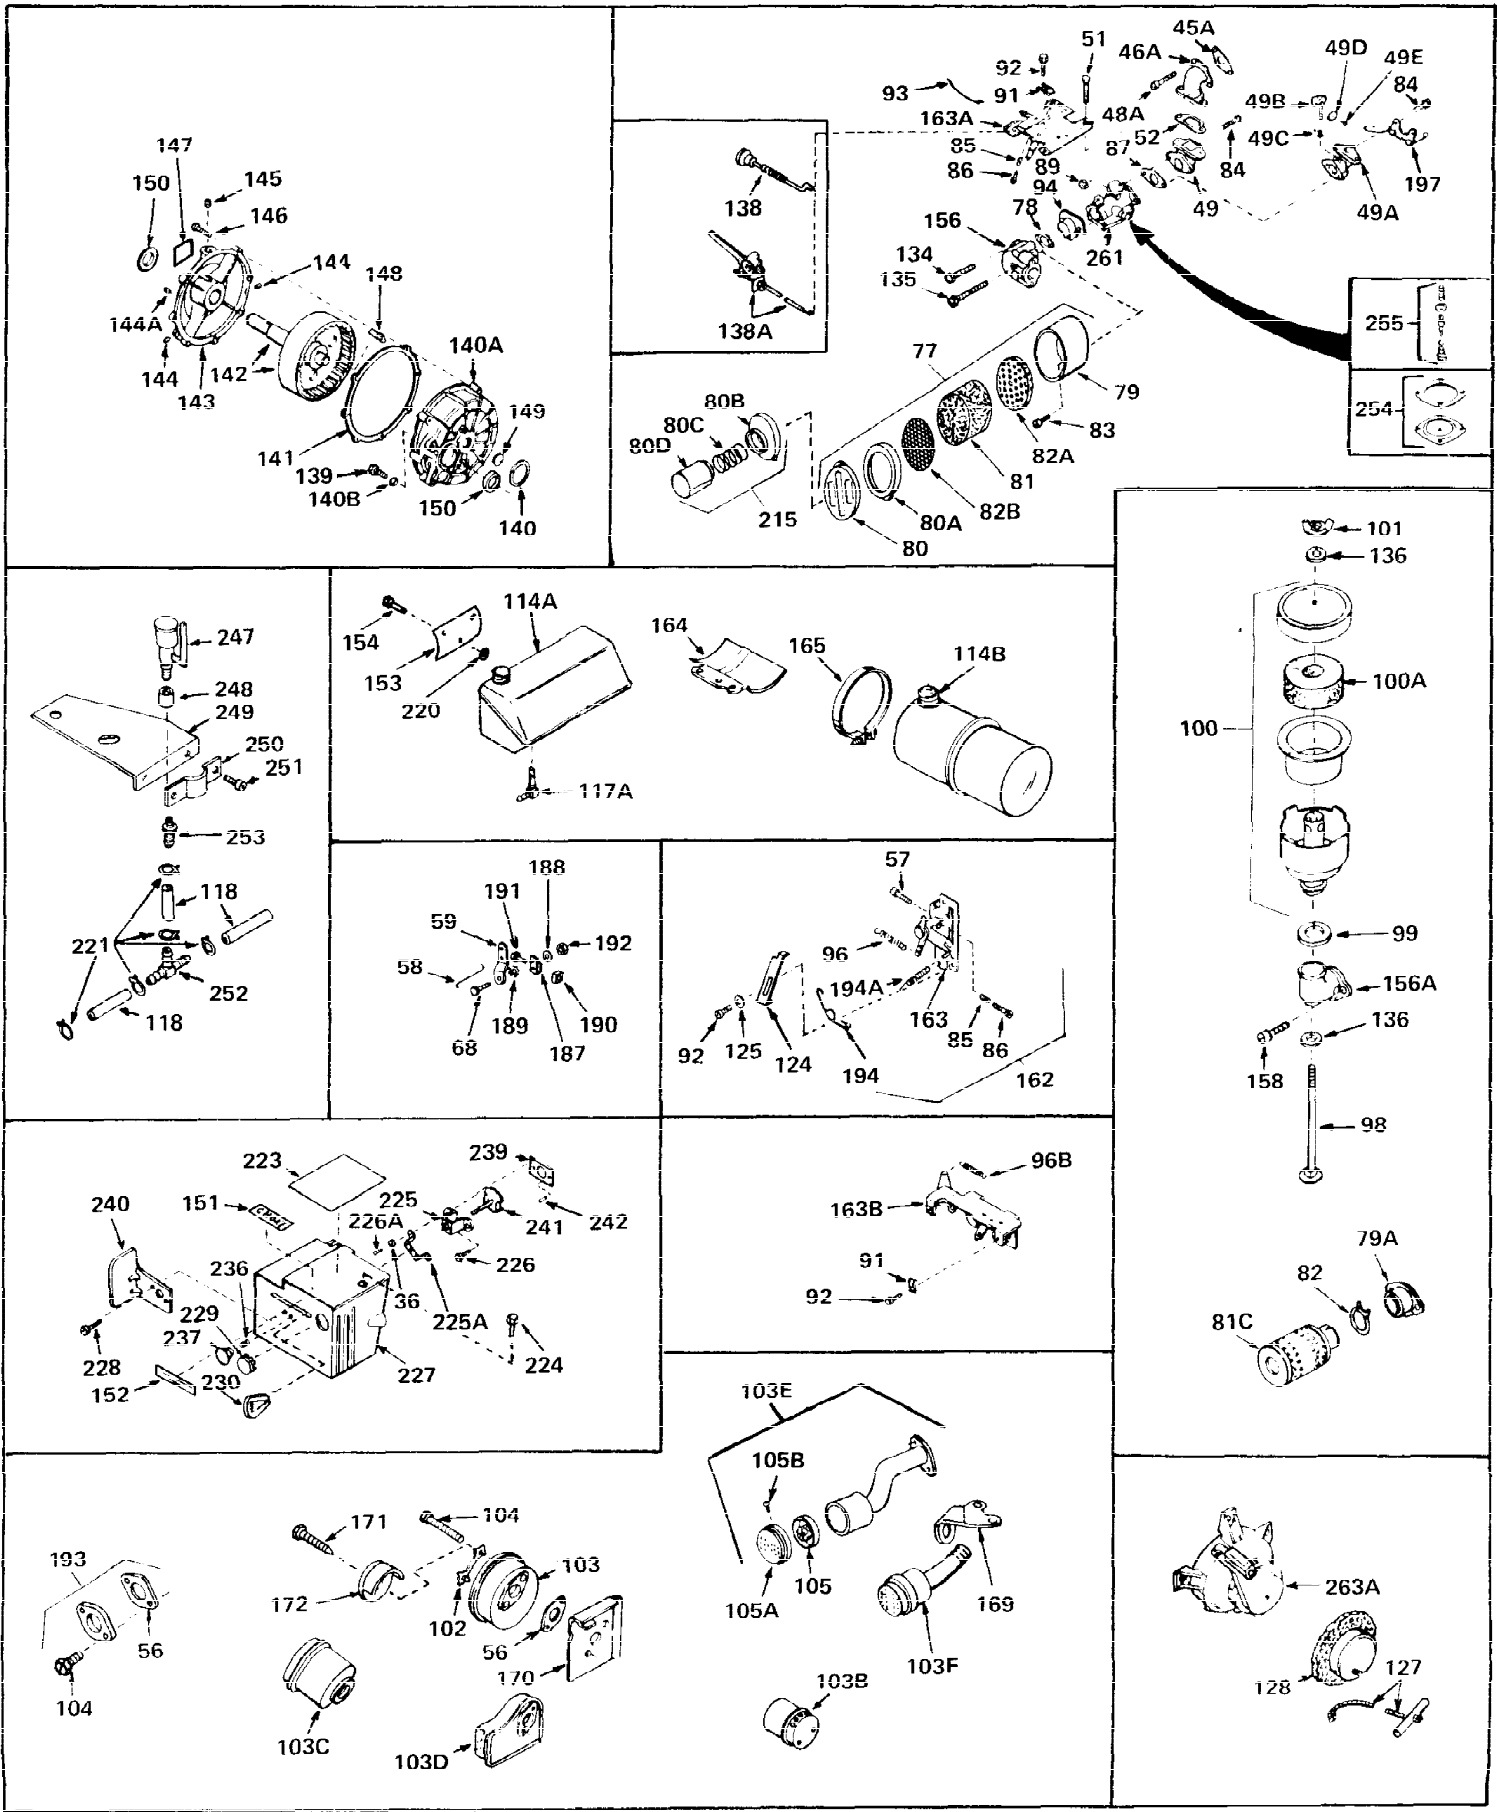

Ref #	Part Number	Qty	Description
36	8269	0	Washer
45A	30188	0	Gasket, Intake pipe
48A	650451	0	Screw
51	650454	0	Screw, Fil. flex hd. 1/4-20 x 3/4
56	30081	0	Gasket, Exhaust
57	28942	0	Screw
57	30091	0	Screw, Hex slotted washer hd., 8-32 x 1/2
57	30200	0	Screw
59	31510	0	Lever, Governor
68	650548	0	Screw, Hex washer hd., 8-32 x 5/16
77	31545	0	Cleaner Assy., Air
78	27272	0	Gasket, Air cleaner
80C	450150	0	Spring, Pre-cleaner
80D	450124	0	Bag, Pre-cleaner
82A	29962	0	Screen, Air cleaner
83	28820	0	Screw
83	650163	0	Screw, Fil. hd. Sems, 10-32 x 7/8
83	650399	0	Screw, Phil. fil. hd. Sems, 10-32 x 5/8
83	650709	0	Screw
84	30564	0	Screw
84	6201	0	Screw
84	6202	0	Screw
84	650551	0	Screw, Hex hd. cap, 1/4-28 x 1-1/4
85	28564	0	Spring, Compression
85	31342	0	Spring, Compression
85	32924	0	Spring, Compression
86	29500	0	Screw, Fil. hd. mach., Sems, 8-32 x 3/4
86	650549	0	Screw
86	650688	0	Screw, Hex hd., 10-32 x 1-5/16" (Drilled
87	26756	0	Gasket, Carburetor
89	29752	0	Nut
91	27793	0	Clip, Conduit
92	28942	0	Screw
101	9577	0	Nut, Wing, 10-24
102	30083	0	Plate, Locking
103F	33288	0	Muffler
103	30996	0	Muffler
104	27182	0	Screw, Hex hd. cap, 1/4-20 x 3-3/8
104	650253	0	Screw, Hex hd. cap, 1/4-20 x 2-1/4
104	650327	0	Screw, Fil slotted hd. Sems, 114-20 x 2-1/2
104	650493	0	Screw, Hex hd. Sems, 1/4-20 x 1-3/4
104	650561	0	Screw
104	650599	0	Screw, Hex hd. cap, Sems, 1/4-20 x 1-1/2
104	650795	0	Screw, Hex hd. cap, Sems, 1/4-20 x 2-5/16
105A	33172	0	Cover, Muffler
105	33171	0	Screen, Muffler
105B	650578	0	Screw
117A	28584	0	Strainer & Elbow
118	29774	0	Line, Fuel (Braided 8.25")
118	30705	0	Line, Fuel (Braided 16")
118	30962	0	Line, Fuel (Braided 32")
134	650163	0	Screw, Fil. hd. Sems, 10-32 x 7/8
135	650520	0	Screw
135	650544	0	Screw, Pan flex hd., 10-24 x 7/8
136	27183	0	Washer, Fiber