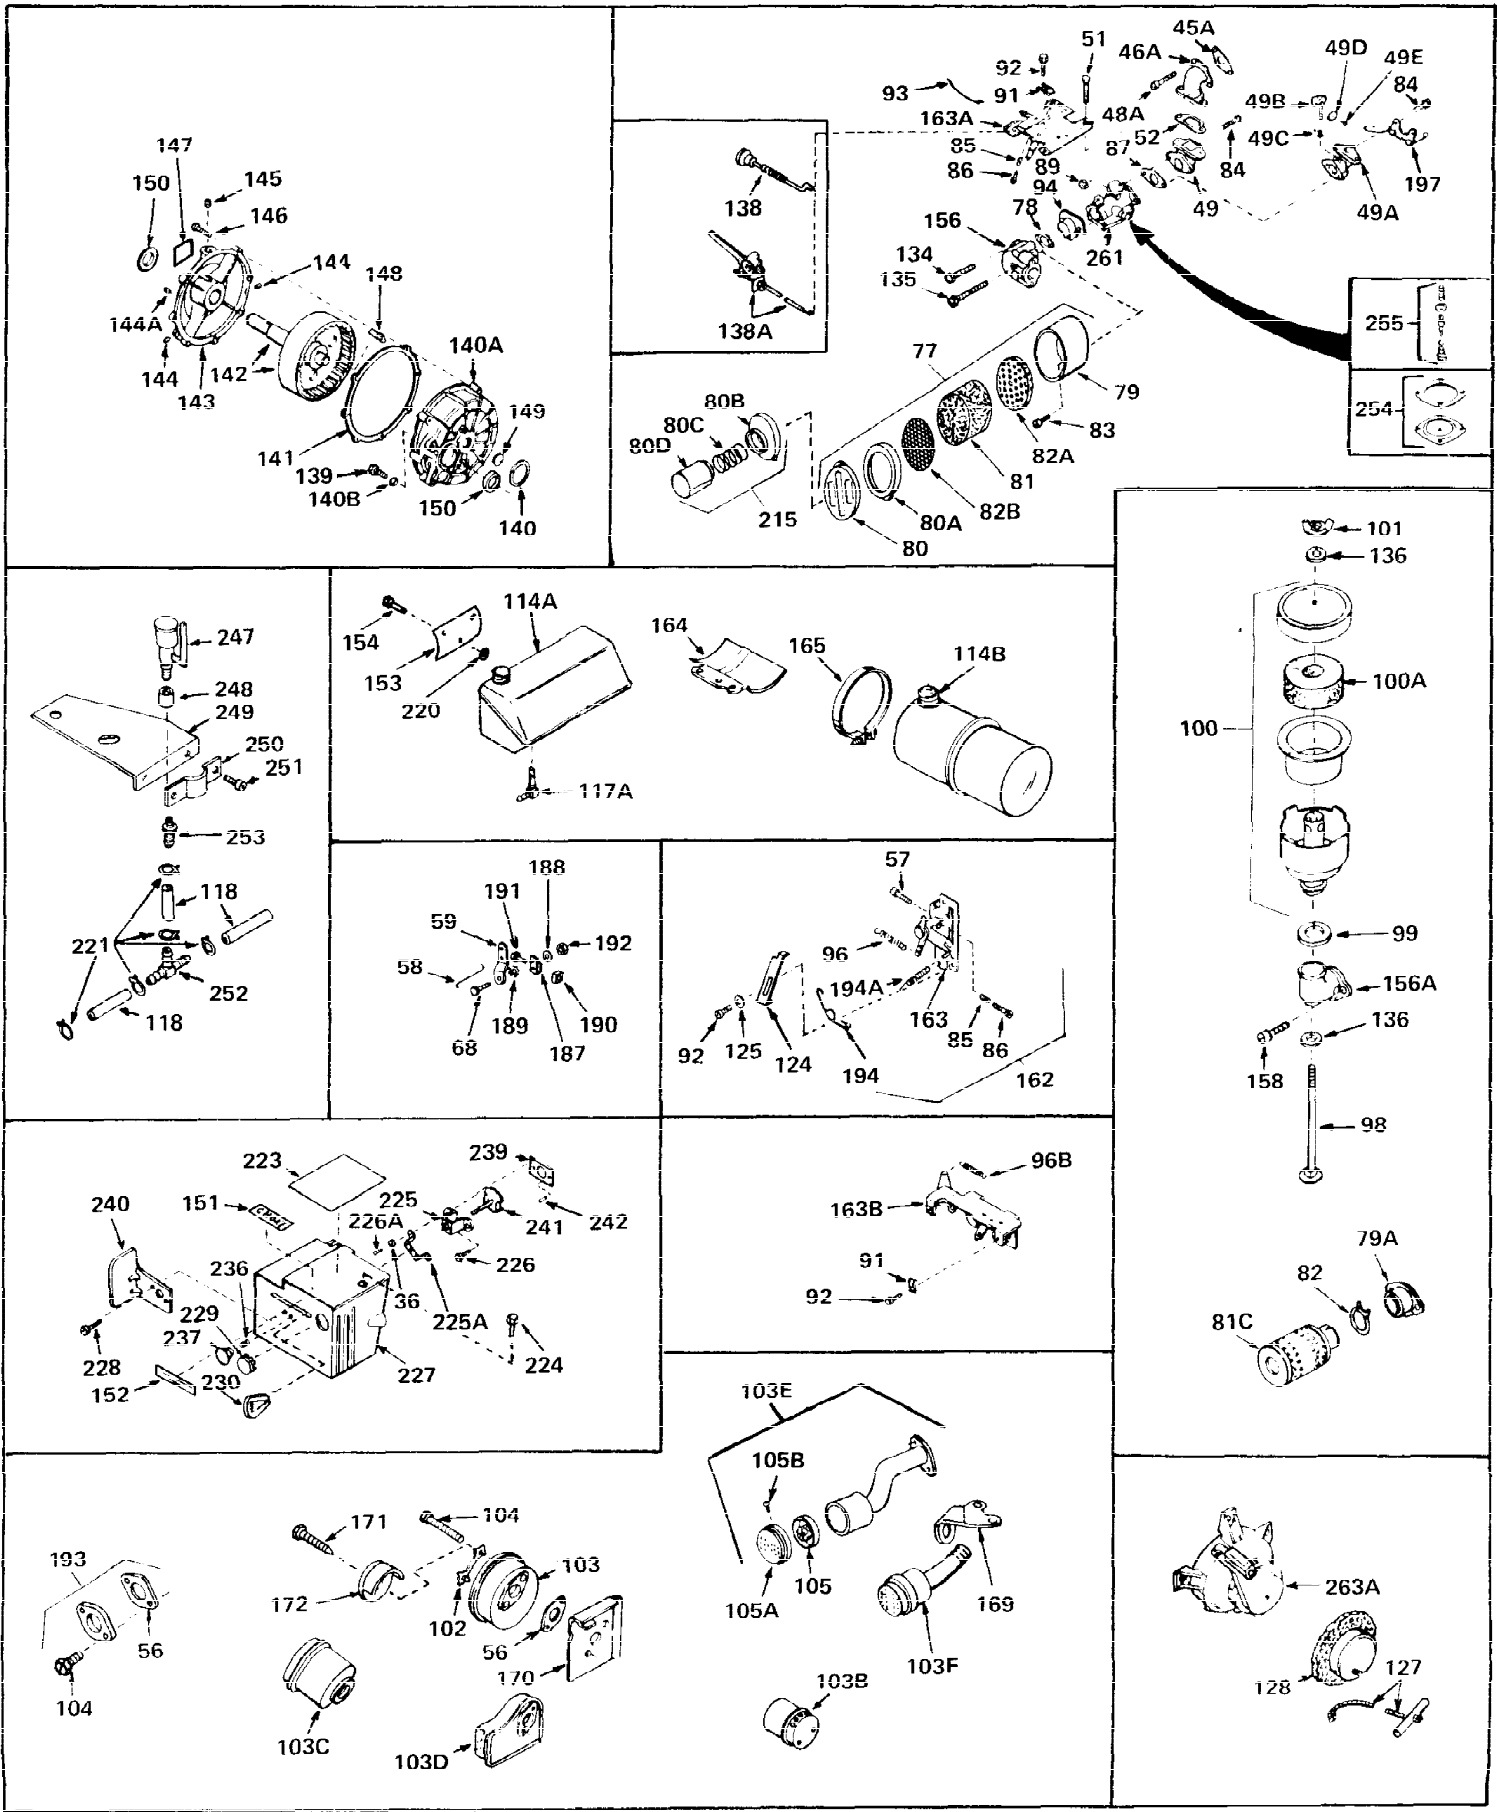

Ref #	Part Number	Qty	Description
36	8269	0	Washer
45A	30188	0	Gasket, Intake pipe
48A	650451	0	Screw
51	650454	0	Screw, Fil. flex hd. 1/4-20 x 3/4
57	28942	0	Screw
57	30091	0	Screw, Hex slotted washer hd., 8-32 x 1/2
57	30200	0	Screw
59	31510	0	Lever, Governor
68	650548	0	Screw, Hex washer hd., 8-32 x 5/16
77	31545	0	Cleaner Assy., Air
78	27272	0	Gasket, Air cleaner
80D	450124	0	Bag, Pre-cleaner
80C	450150	0	Spring, Pre-cleaner
82A	29962	0	Screen, Air cleaner
83	650163	0	Screw, Fil. hd. Sems, 10-32 x 7/8
83	650399	0	Screw, Phil. fil. hd. Sems, 10-32 x 5/8
83	650709	0	Screw
83	28820	0	Screw
84	30564	0	Screw
84	6201	0	Screw
84	6202	0	Screw
84	650551	0	Screw, Hex hd. cap, 1/4-28 x 1-1/4
85	28564	0	Spring, Compression
85	31342	0	Spring, Compression
85	32924	0	Spring, Compression
86	29500	0	Screw, Fil. hd. mach., Sems, 8-32 x 3/4
86	650549	0	Screw
86	650688	0	Screw, Hex hd., 10-32 x 1-5/16" (Drilled
87	26756	0	Gasket, Carburetor
89	29752	0	Nut
91	27793	0	Clip, Conduit
92	28942	0	Screw
96B	31426	0	Spring, Extension
101	9577	0	Nut, Wing, 10-24
102	30083	0	Plate, Locking
103F	33288	0	Muffler
104	27182	0	Screw, Hex hd. cap, 1/4-20 x 3-3/8
104	650253	0	Screw, Hex hd. cap, 1/4-20 x 2-1/4
104	650327	0	Screw, Fil slotted hd. Sems, 114-20 x 2-1/2
104	650493	0	Screw, Hex hd. Sems, 1/4-20 x 1-3/4
104	650561	0	Screw
104	650599	0	Screw, Hex hd. cap, Sems, 1/4-20 x 1-1/2
104	650795	0	Screw, Hex hd. cap, Sems, 1/4-20 x 2-5/16
105A	33172	0	Cover, Muffler
105	33171	0	Screen, Muffler
105B	650578	0	Screw
117A	28584	0	Strainer & Elbow
118	29774	0	Line, Fuel (Braided 8.25")
118	30705	0	Line, Fuel (Braided 16")
118	30962	0	Line, Fuel (Braided 32")
134	650163	0	Screw, Fil. hd. Sems, 10-32 x 7/8
135	650520	0	Screw
135	650544	0	Screw, Pan flex hd., 10-24 x 7/8
136	27183	0	Washer, Fiber
136	31905	0	Washer, Paper