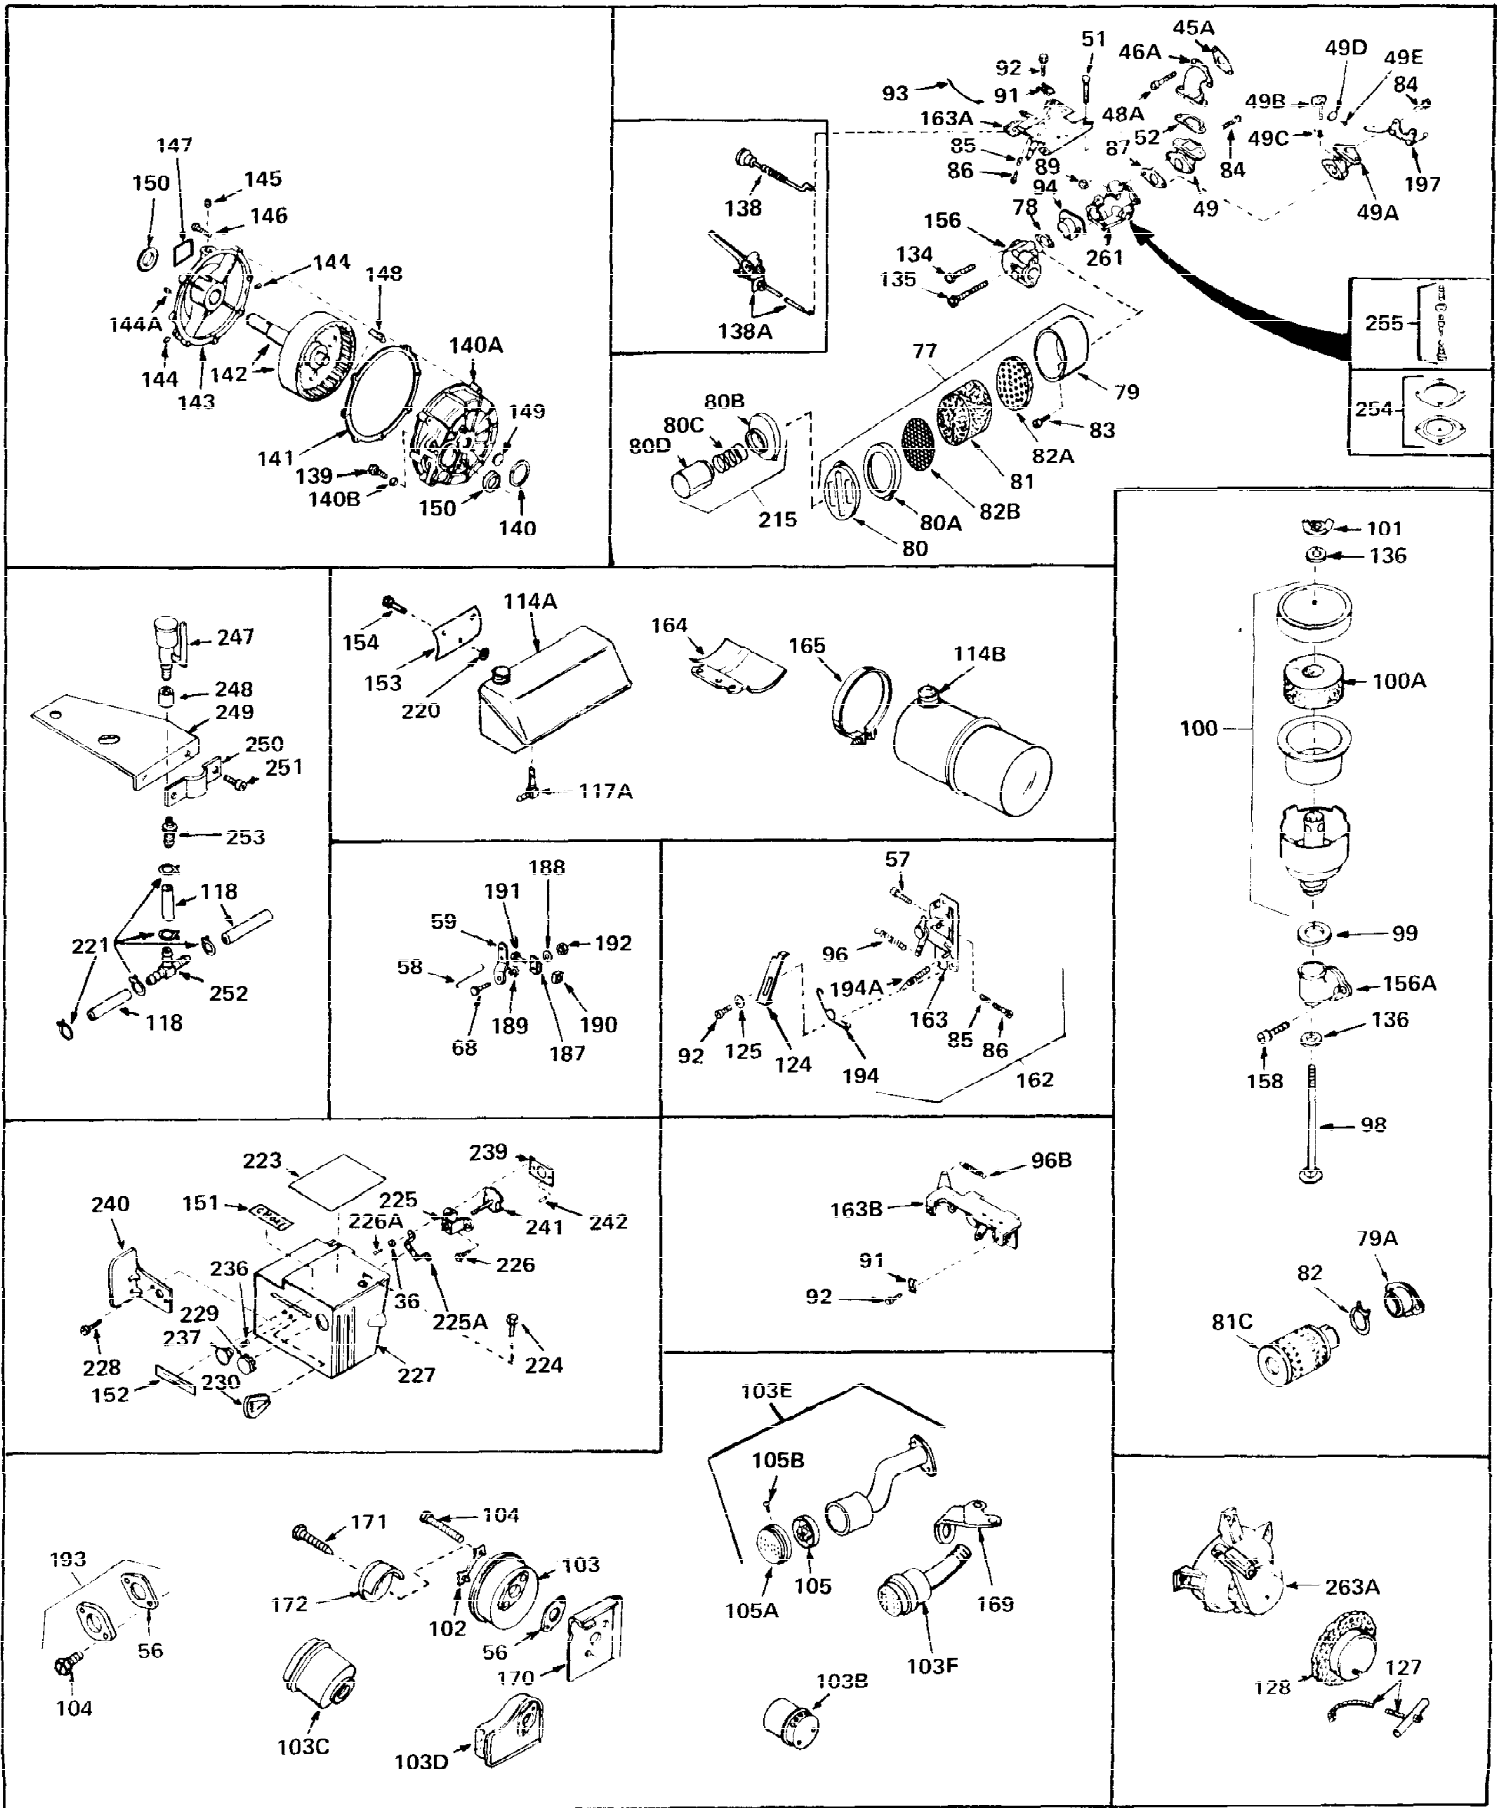

Ref #	Part Number	Qty	Description
36	8269	0	Washer
45A	30188	0	Gasket, Intake pipe
48A	650451	0	Screw
51	650454	0	Screw, Fil. flex hd. 1/4-20 x 3/4
56	30081	0	Gasket, Exhaust
57	28942	0	Screw
57	30091	0	Screw, Hex slotted washer hd., 8-32 x 1/2
57	30200	0	Screw
59	31510	0	Lever, Governor
68	650548	0	Screw, Hex washer hd., 8-32 x 5/16
77	31545	0	Cleaner Assy., Air
78	27272	0	Gasket, Air cleaner
80C	450150	0	Spring, Pre-cleaner
80D	450124	0	Bag, Pre-cleaner
82A	29962	0	Screen, Air cleaner
83	28820	0	Screw
83	650163	0	Screw, Fil. hd. Sems, 10-32 x 7/8
83	650399	0	Screw, Phil. fil. hd. Sems, 10-32 x 5/8
83	650709	0	Screw
84	30564	0	Screw
84	6201	0	Screw
84	6202	0	Screw
84	650551	0	Screw, Hex hd. cap, 1/4-28 x 1-1/4
85	28564	0	Spring, Compression
85	31342	0	Spring, Compression
85	32924	0	Spring, Compression
86	29500	0	Screw, Fil. hd. mach., Sems, 8-32 x 3/4
86	650549	0	Screw
86	650688	0	Screw, Hex hd., 10-32 x 1-5/16" (Drilled
87	26756	0	Gasket, Carburetor
89	29752	0	Nut
91	27793	0	Clip, Conduit
92	28942	0	Screw
96B	31426	0	Spring, Extension
101	9577	0	Nut, Wing, 10-24
102	30083	0	Plate, Locking
103F	33288	0	Muffler
103	30996	0	Muffler
104	27182	0	Screw, Hex hd. cap, 1/4-20 x 3-3/8
104	650253	0	Screw, Hex hd. cap, 1/4-20 x 2-1/4
104	650327	0	Screw, Fil slotted hd. Sems, 114-20 x 2-1/2
104	650493	0	Screw, Hex hd. Sems, 1/4-20 x 1-3/4
104	650561	0	Screw
104	650599	0	Screw, Hex hd. cap, Sems, 1/4-20 x 1-1/2
104	650795	0	Screw, Hex hd. cap, Sems, 1/4-20 x 2-5/16
105A	33172	0	Cover, Muffler
105	33171	0	Screen, Muffler
105B	650578	0	Screw
114B	29767	0	Tank Assy., Fuel
117A	28584	0	Strainer & Elbow
118	29774	0	Line, Fuel (Braided 8.25")
118	30705	0	Line, Fuel (Braided 16")
118	30962	0	Line, Fuel (Braided 32")
134	650163	0	Screw, Fil. hd. Sems, 10-32 x 7/8
135	650520	0	Screw