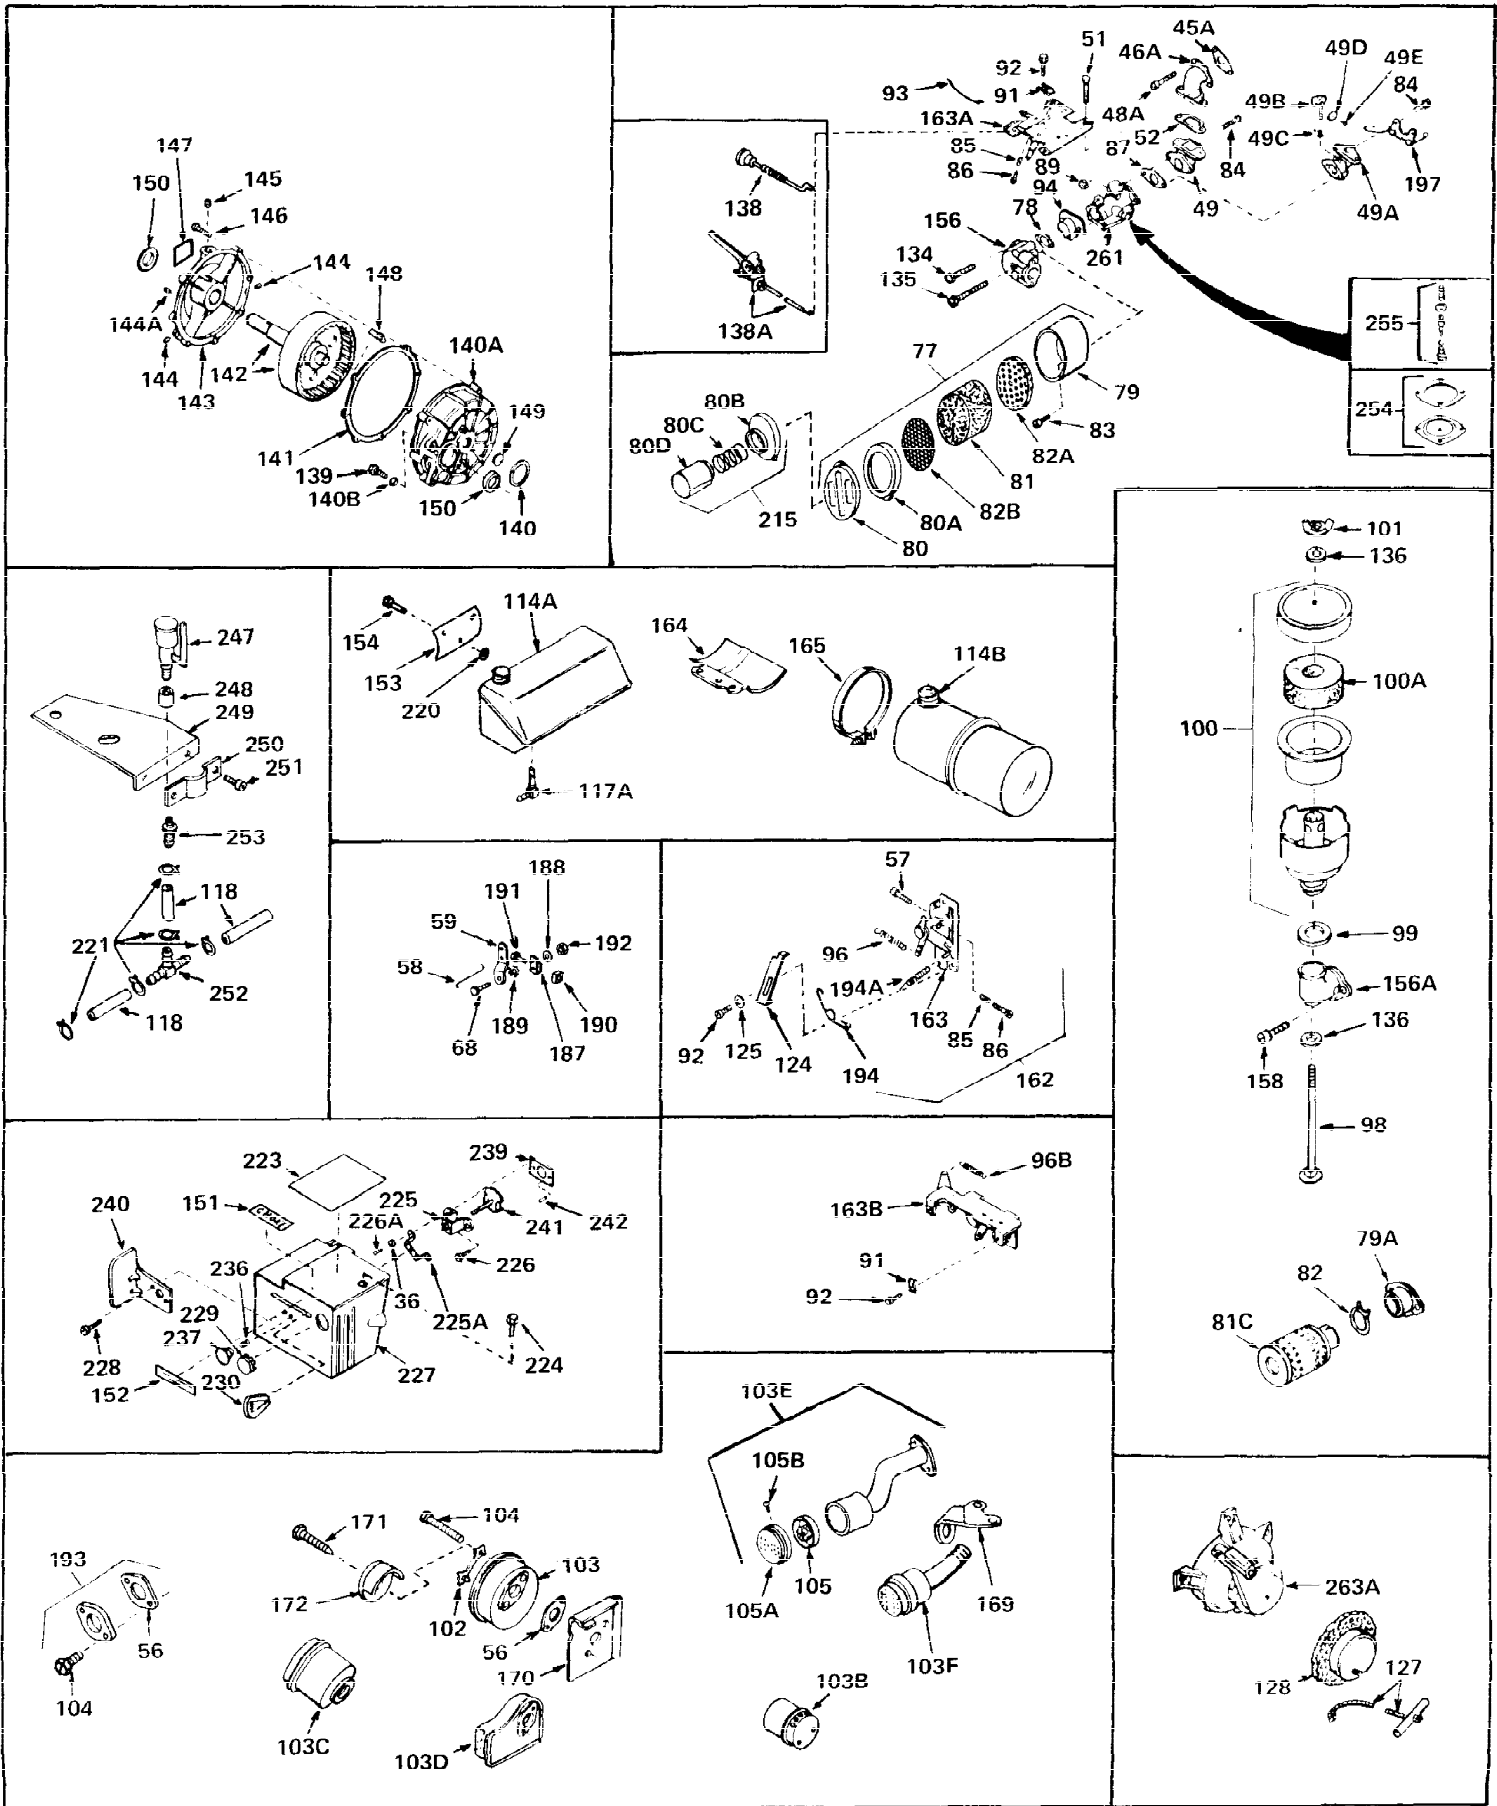

Ref #	Part Number	Qty	Description
36	8269	0	Washer
45A	30188	0	Gasket, Intake pipe
48A	650451	0	Screw
51	650454	0	Screw, Fil. flex hd. 1/4-20 x 3/4
57	28942	0	Screw
57	30091	0	Screw, Hex slotted washer hd., 8-32 x 1/2
57	30200	0	Screw
59	31510	0	Lever, Governor
68	650548	0	Screw, Hex washer hd., 8-32 x 5/16
77	31545	0	Cleaner Assy., Air
78	27272	0	Gasket, Air cleaner
80D	450124	0	Bag, Pre-cleaner
80C	450150	0	Spring, Pre-cleaner
82A	29962	0	Screen, Air cleaner
83	650163	0	Screw, Fil. hd. Sems, 10-32 x 7/8
83	650399	0	Screw, Phil. fil. hd. Sems, 10-32 x 5/8
83	650709	0	Screw
83	28820	0	Screw
84	30564	0	Screw
84	6201	0	Screw
84	6202	0	Screw
84	650551	0	Screw, Hex hd. cap, 1/4-28 x 1-1/4
85	28564	0	Spring, Compression
85	31342	0	Spring, Compression
85	32924	0	Spring, Compression
86	29500	0	Screw, Fil. hd. mach., Sems, 8-32 x 3/4
86	650549	0	Screw
86	650688	0	Screw, Hex hd., 10-32 x 1-5/16" (Drilled
87	26756	0	Gasket, Carburetor
89	29752	0	Nut
91	27793	0	Clip, Conduit
92	28942	0	Screw
96B	31426	0	Spring, Extension
101	9577	0	Nut, Wing, 10-24
102	30083	0	Plate, Locking
103F	33288	0	Muffler
104	27182	0	Screw, Hex hd. cap, 1/4-20 x 3-3/8
104	650253	0	Screw, Hex hd. cap, 1/4-20 x 2-1/4
104	650327	0	Screw, Fil slotted hd. Sems, 114-20 x 2-1/2
104	650493	0	Screw, Hex hd. Sems, 1/4-20 x 1-3/4
104	650561	0	Screw
104	650599	0	Screw, Hex hd. cap, Sems, 1/4-20 x 1-1/2
104	650795	0	Screw, Hex hd. cap, Sems, 1/4-20 x 2-5/16
105	33171	0	Screen, Muffler
105B	650578	0	Screw
105A	33172	0	Cover, Muffler
117A	28584	0	Strainer & Elbow
118	29774	0	Line, Fuel (Braided 8.25")
118	30705	0	Line, Fuel (Braided 16")
118	30962	0	Line, Fuel (Braided 32")
134	650163	0	Screw, Fil. hd. Sems, 10-32 x 7/8
135	650520	0	Screw
135	650544	0	Screw, Pan flex hd., 10-24 x 7/8
136	27183	0	Washer, Fiber
136	31905	0	Washer, Paper