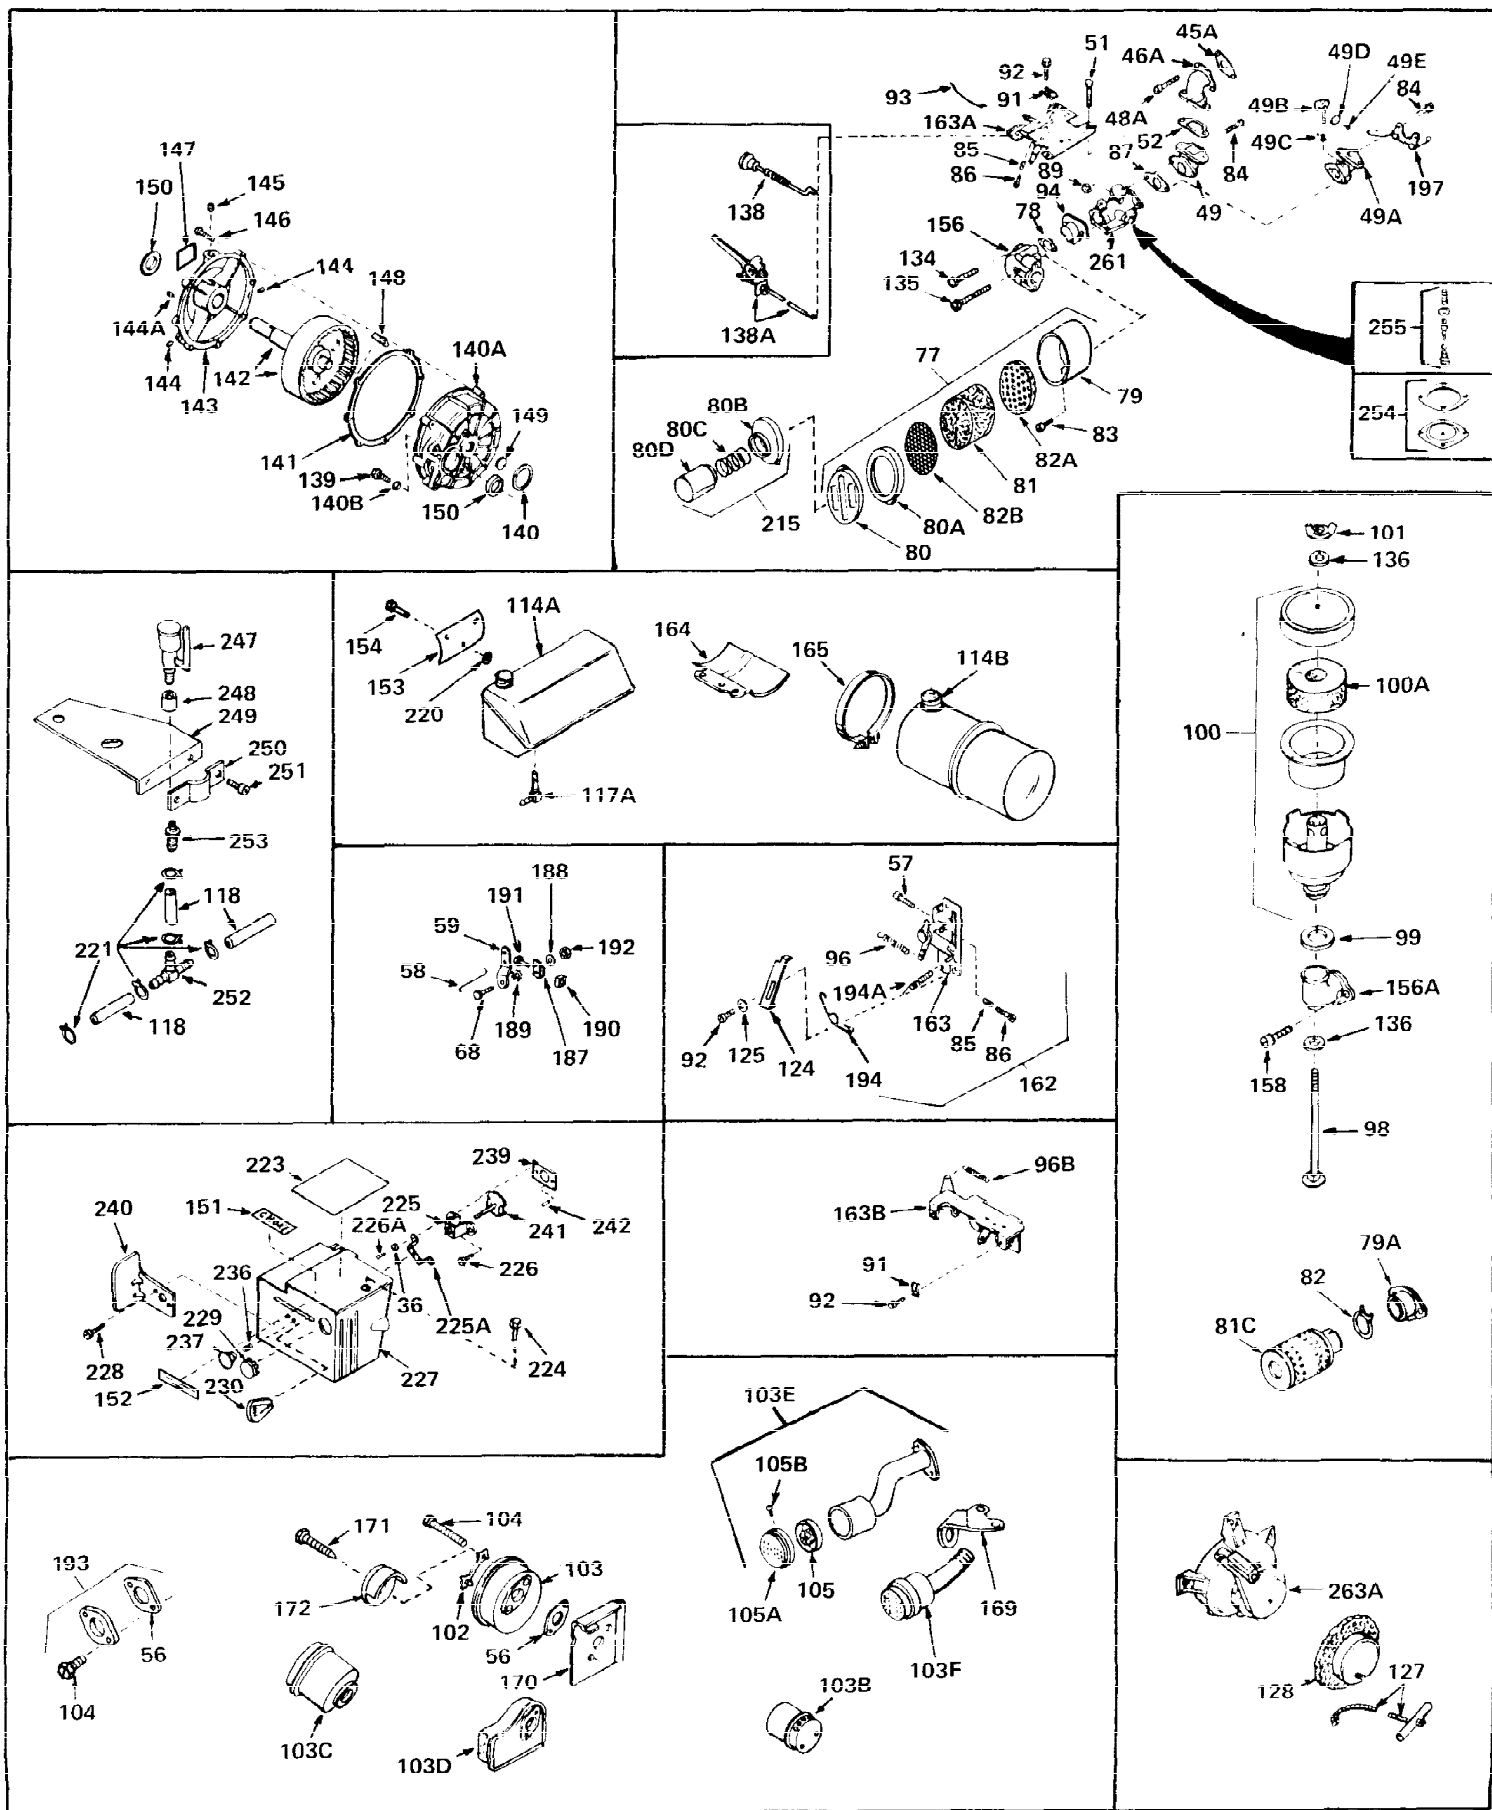

Ref #	Part Number	Qty	Description
36	8269	0	Washer
45A	30188	0	Gasket, Intake pipe
48A	650451	0	Screw
51	650454	0	Screw, Fil. flex hd. 1/4-20 x 3/4
57	28942	0	Screw
57	30091	0	Screw, Hex slotted washer hd., 8-32 x 1/2
57	30200	0	Screw
59	31510	0	Lever, Governor
68	650548	0	Screw, Hex washer hd., 8-32 x 5/16
77	31545	0	Cleaner Assy., Air
78	27272	0	Gasket, Air cleaner
80D	450124	0	Bag, Pre-cleaner
80C	450150	0	Spring, Pre-cleaner
82A	29962	0	Screen, Air cleaner
83	28820	0	Screw
83	650163	0	Screw, Fil. hd. Sems, 10-32 x 7/8
83	650399	0	Screw, Phil. fil. hd. Sems, 10-32 x 5/8
83	650709	0	Screw
84	30564	0	Screw
84	6201	0	Screw
84	6202	0	Screw
84	650551	0	Screw, Hex hd. cap, 1/4-28 x 1-1/4
85	28564	0	Spring, Compression
85	31342	0	Spring, Compression
85	32924	0	Spring, Compression
86	29500	0	Screw, Fil. hd. mach., Sems, 8-32 x 3/4
86	650549	0	Screw
86	650688	0	Screw, Hex hd., 10-32 x 1-5/16" (Drilled
87	26756	0	Gasket, Carburetor
89	29752	0	Nut
91	27793	0	Clip, Conduit
92	28942	0	Screw
96B	31426	0	Spring, Extension
101	9577	0	Nut, Wing, 10-24
102	30083	0	Plate, Locking
103F	33288	0	Muffler
104	27182	0	Screw, Hex hd. cap, 1/4-20 x 3-3/8
104	650253	0	Screw, Hex hd. cap, 1/4-20 x 2-1/4
104	650327	0	Screw, Fil slotted hd. Sems, 114-20 x 2-1/2
104	650493	0	Screw, Hex hd. Sems, 1/4-20 x 1-3/4
104	650561	0	Screw
104	650599	0	Screw, Hex hd. cap, Sems, 1/4-20 x 1-1/2
104	650795	0	Screw, Hex hd. cap, Sems, 1/4-20 x 2-5/16
105A	33172	0	Cover, Muffler
105	33171	0	Screen, Muffler
105B	650578	0	Screw
114B	29767	0	Tank Assy., Fuel
117A	28584	0	Strainer & Elbow
118	29774	0	Line, Fuel (Braided 8.25")
118	30705	0	Line, Fuel (Braided 16")
118	30962	0	Line, Fuel (Braided 32")
134	650163	0	Screw, Fil. hd. Sems, 10-32 x 7/8
135	650520	0	Screw
135	650544	0	Screw, Pan flex hd., 10-24 x 7/8
136	27183	0	Washer, Fiber