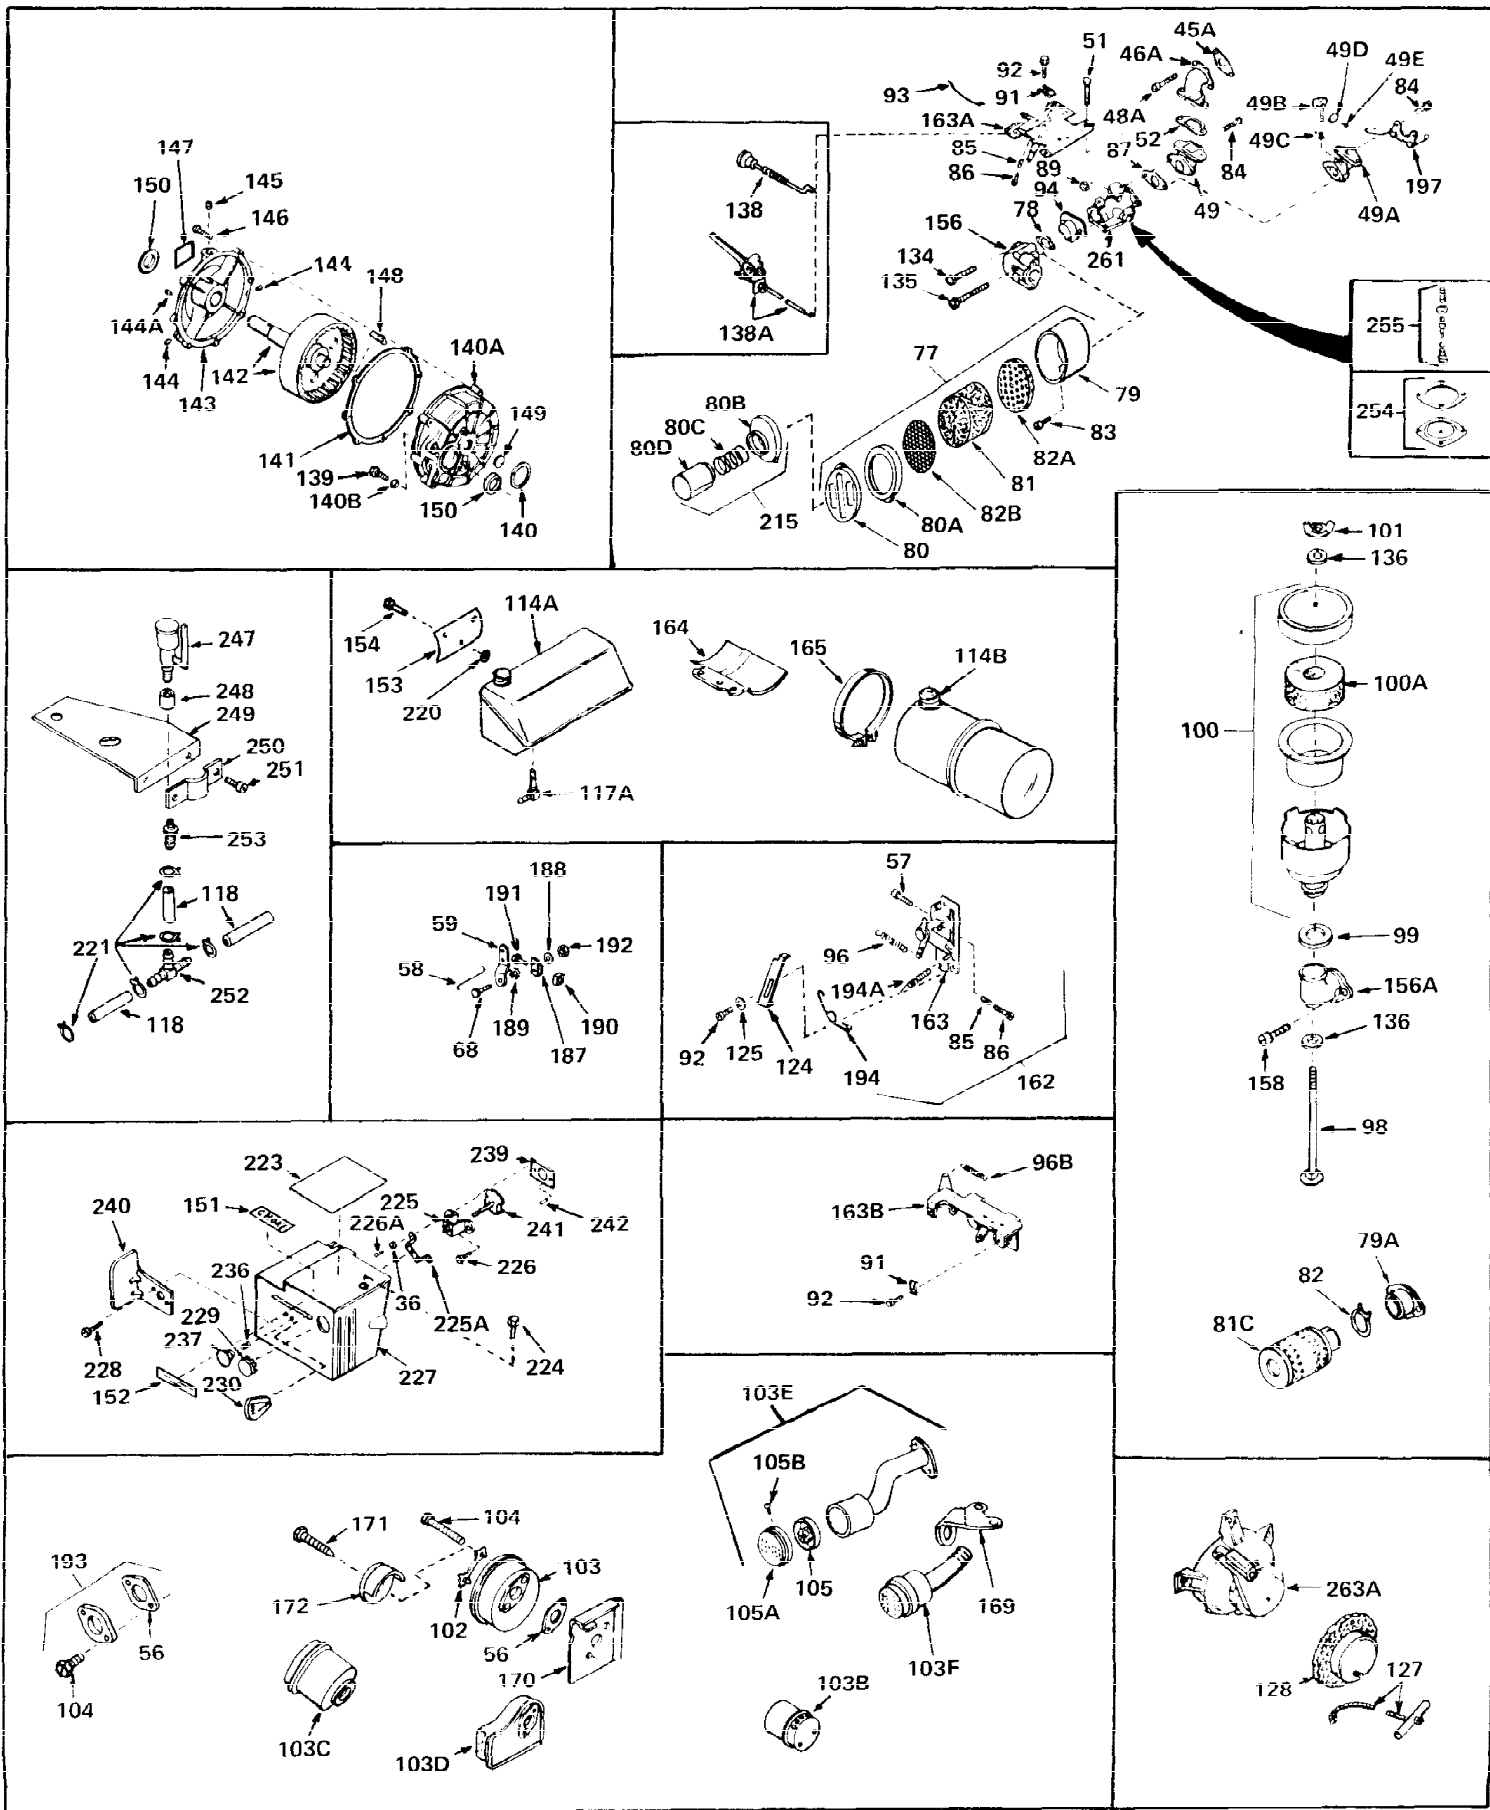

Ref #	Part Number	Qty	Description
36	8269	0	Washer
45A	30188	0	Gasket, Intake pipe
48A	650451	0	Screw
51	650454	0	Screw, Fil. flex hd. 1/4-20 x 3/4
57	28942	0	Screw
57	30091	0	Screw, Hex slotted washer hd., 8-32 x 1/2
57	30200	0	Screw
59	31510	0	Lever, Governor
68	650548	0	Screw, Hex washer hd., 8-32 x 5/16
77	31545	0	Cleaner Assy., Air
78	27272	0	Gasket, Air cleaner
80D	450124	0	Bag, Pre-cleaner
80C	450150	0	Spring, Pre-cleaner
82A	29962	0	Screen, Air cleaner
83	650163	0	Screw, Fil. hd. Sems, 10-32 x 7/8
83	650399	0	Screw, Phil. fil. hd. Sems, 10-32 x 5/8
83	650709	0	Screw
83	28820	0	Screw
84	30564	0	Screw
84	6201	0	Screw
84	6202	0	Screw
84	650551	0	Screw, Hex hd. cap, 1/4-28 x 1-1/4
85	28564	0	Spring, Compression
85	31342	0	Spring, Compression
85	32924	0	Spring, Compression
86	29500	0	Screw, Fil. hd. mach., Sems, 8-32 x 3/4
86	650549	0	Screw
86	650688	0	Screw, Hex hd., 10-32 x 1-5/16" (Drilled
87	26756	0	Gasket, Carburetor
89	29752	0	Nut
91	27793	0	Clip, Conduit
92	28942	0	Screw
96B	31426	0	Spring, Extension
101	9577	0	Nut, Wing, 10-24
102	30083	0	Plate, Locking
103F	33288	0	Muffler
104	27182	0	Screw, Hex hd. cap, 1/4-20 x 3-3/8
104	650253	0	Screw, Hex hd. cap, 1/4-20 x 2-1/4
104	650327	0	Screw, Fil slotted hd. Sems, 114-20 x 2-1/2
104	650493	0	Screw, Hex hd. Sems, 1/4-20 x 1-3/4
104	650561	0	Screw
104	650599	0	Screw, Hex hd. cap, Sems, 1/4-20 x 1-1/2
104	650795	0	Screw, Hex hd. cap, Sems, 1/4-20 x 2-5/16
105	33171	0	Screen, Muffler
105B	650578	0	Screw
105A	33172	0	Cover, Muffler
117A	28584	0	Strainer & Elbow
118	29774	0	Line, Fuel (Braided 8.25")
118	30705	0	Line, Fuel (Braided 16")
118	30962	0	Line, Fuel (Braided 32")
134	650163	0	Screw, Fil. hd. Sems, 10-32 x 7/8
135	650520	0	Screw
135	650544	0	Screw, Pan flex hd., 10-24 x 7/8
136	27183	0	Washer, Fiber
136	31905	0	Washer, Paper