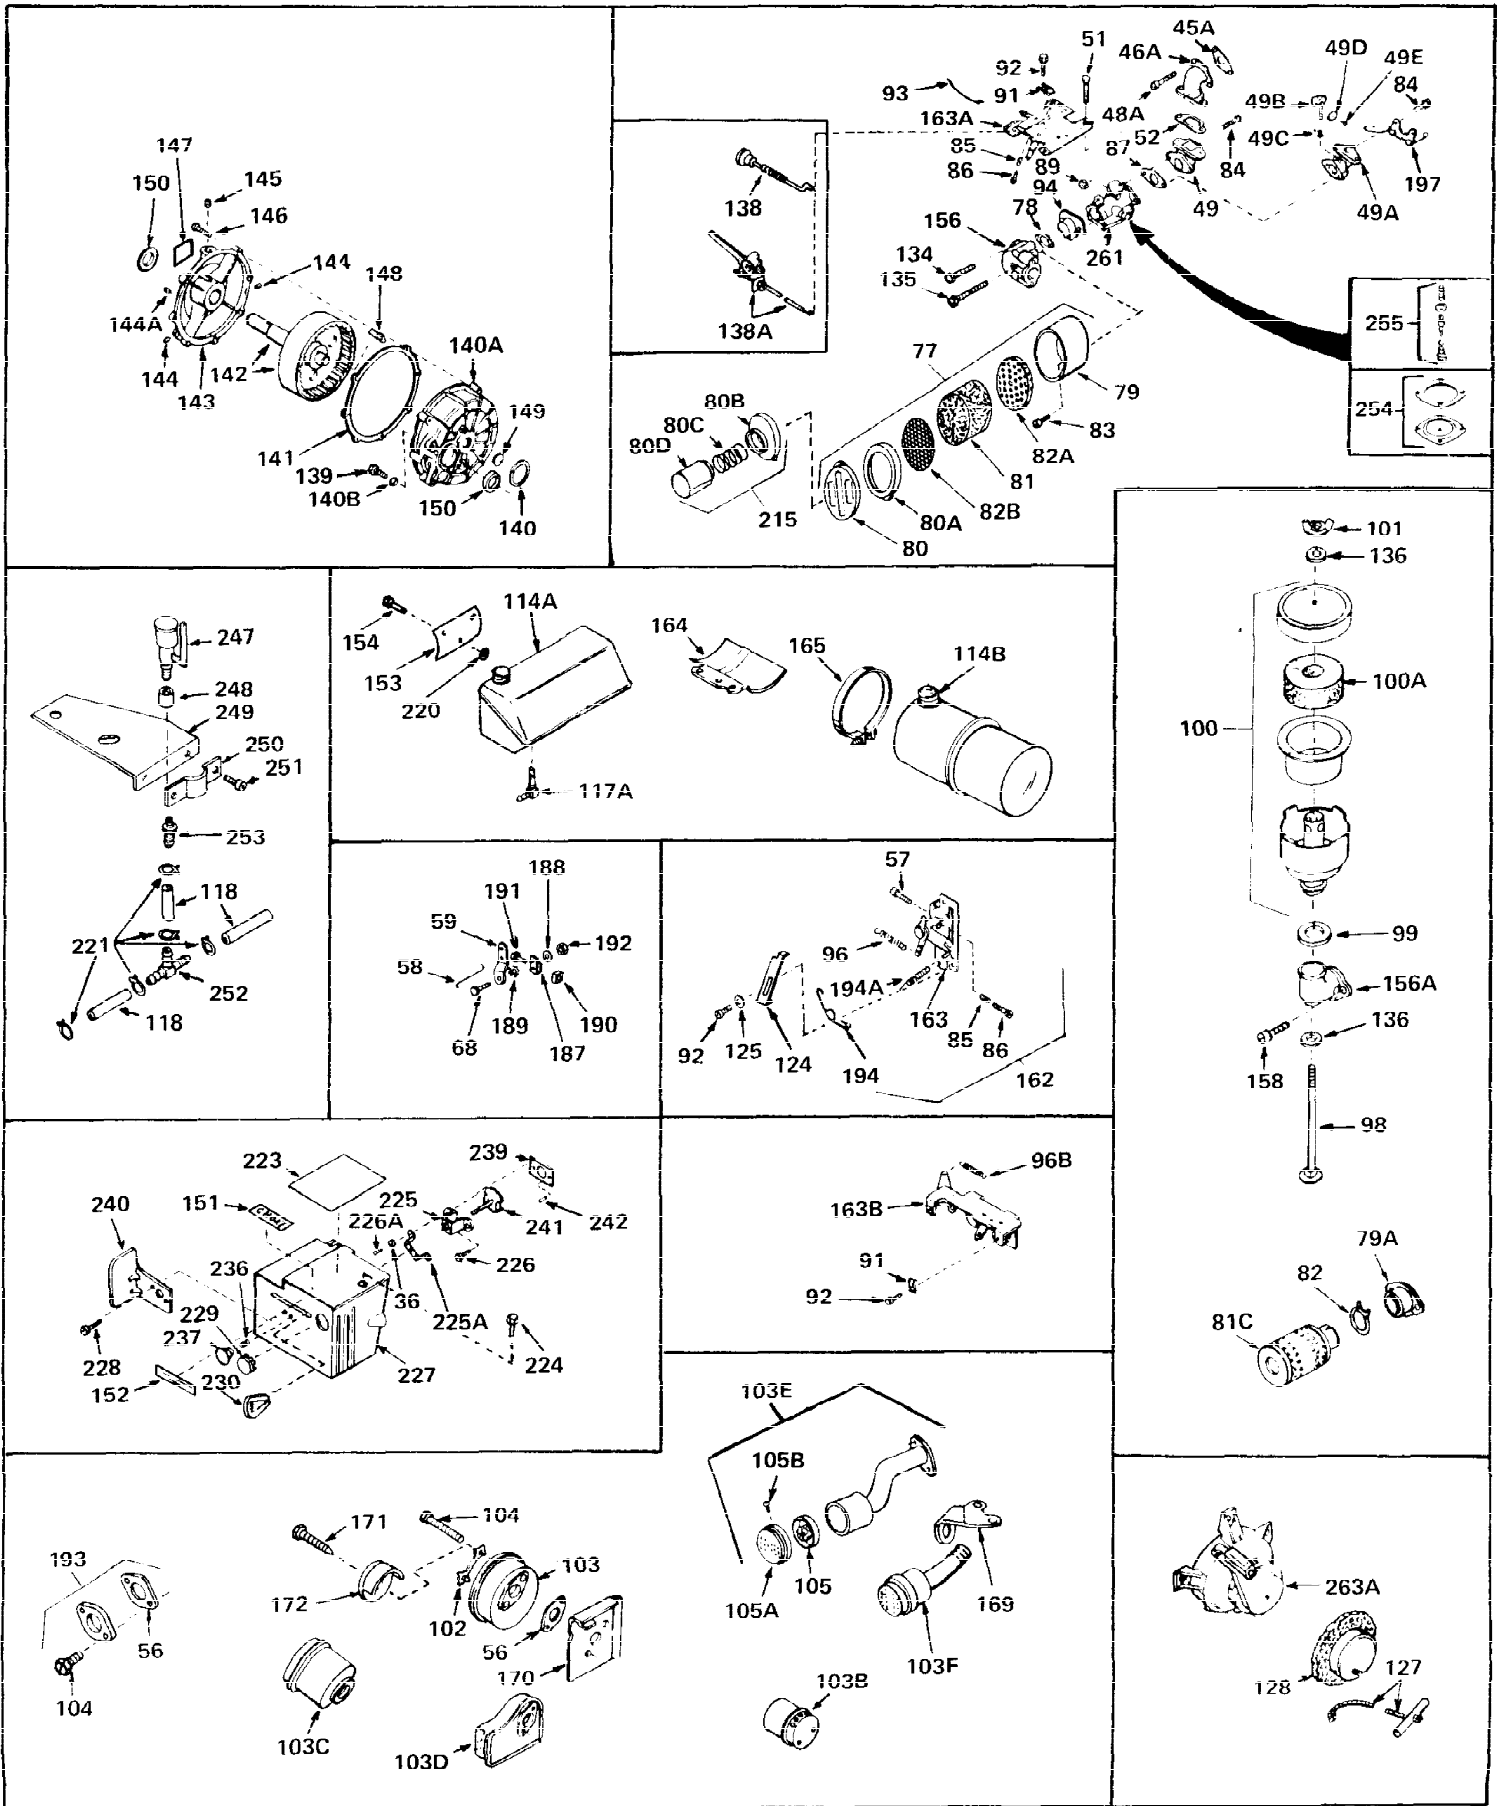

Ref #	Part Number	Qty	Description
36	8269	0	Washer
45A	30188	0	Gasket, Intake pipe
48A	650451	0	Screw
51	650454	0	Screw, Fil. flex hd. 1/4-20 x 3/4
57	28942	0	Screw
57	30091	0	Screw, Hex slotted washer hd., 8-32 x 1/2
57	30200	0	Screw
59	31510	0	Lever, Governor
68	650548	0	Screw, Hex washer hd., 8-32 x 5/16
77	31545	0	Cleaner Assy., Air
78	27272	0	Gasket, Air cleaner
80D	450124	0	Bag, Pre-cleaner
80C	450150	0	Spring, Pre-cleaner
82A	29962	0	Screen, Air cleaner
83	650399	0	Screw, Phil. fil. hd. Sems, 10-32 x 5/8
83	650709	0	Screw
83	28820	0	Screw
83	650163	0	Screw, Fil. hd. Sems, 10-32 x 7/8
84	30564	0	Screw
84	6201	0	Screw
84	6202	0	Screw
84	650551	0	Screw, Hex hd. cap, 1/4-28 x 1-1/4
85	28564	0	Spring, Compression
85	31342	0	Spring, Compression
85	32924	0	Spring, Compression
86	29500	0	Screw, Fil. hd. mach., Sems, 8-32 x 3/4
86	650549	0	Screw
86	650688	0	Screw, Hex hd., 10-32 x 1-5/16" (Drilled
87	26756	0	Gasket, Carburetor
89	29752	0	Nut
91	27793	0	Clip, Conduit
92	28942	0	Screw
96B	31426	0	Spring, Extension
101	9577	0	Nut, Wing, 10-24
102	30083	0	Plate, Locking
103F	33288	0	Muffler
104	27182	0	Screw, Hex hd. cap, 1/4-20 x 3-3/8
104	650253	0	Screw, Hex hd. cap, 1/4-20 x 2-1/4
104	650327	0	Screw, Fil slotted hd. Sems, 114-20 x 2-1/2
104	650493	0	Screw, Hex hd. Sems, 1/4-20 x 1-3/4
104	650561	0	Screw
104	650599	0	Screw, Hex hd. cap, Sems, 1/4-20 x 1-1/2
104	650795	0	Screw, Hex hd. cap, Sems, 1/4-20 x 2-5/16
105	33171	0	Screen, Muffler
105B	650578	0	Screw
105A	33172	0	Cover, Muffler
117A	28584	0	Strainer & Elbow
118	29774	0	Line, Fuel (Braided 8.25")
118	30705	0	Line, Fuel (Braided 16")
118	30962	0	Line, Fuel (Braided 32")
134	650163	0	Screw, Fil. hd. Sems, 10-32 x 7/8
135	650520	0	Screw
135	650544	0	Screw, Pan flex hd., 10-24 x 7/8
136	27183	0	Washer, Fiber
136	31905	0	Washer, Paper