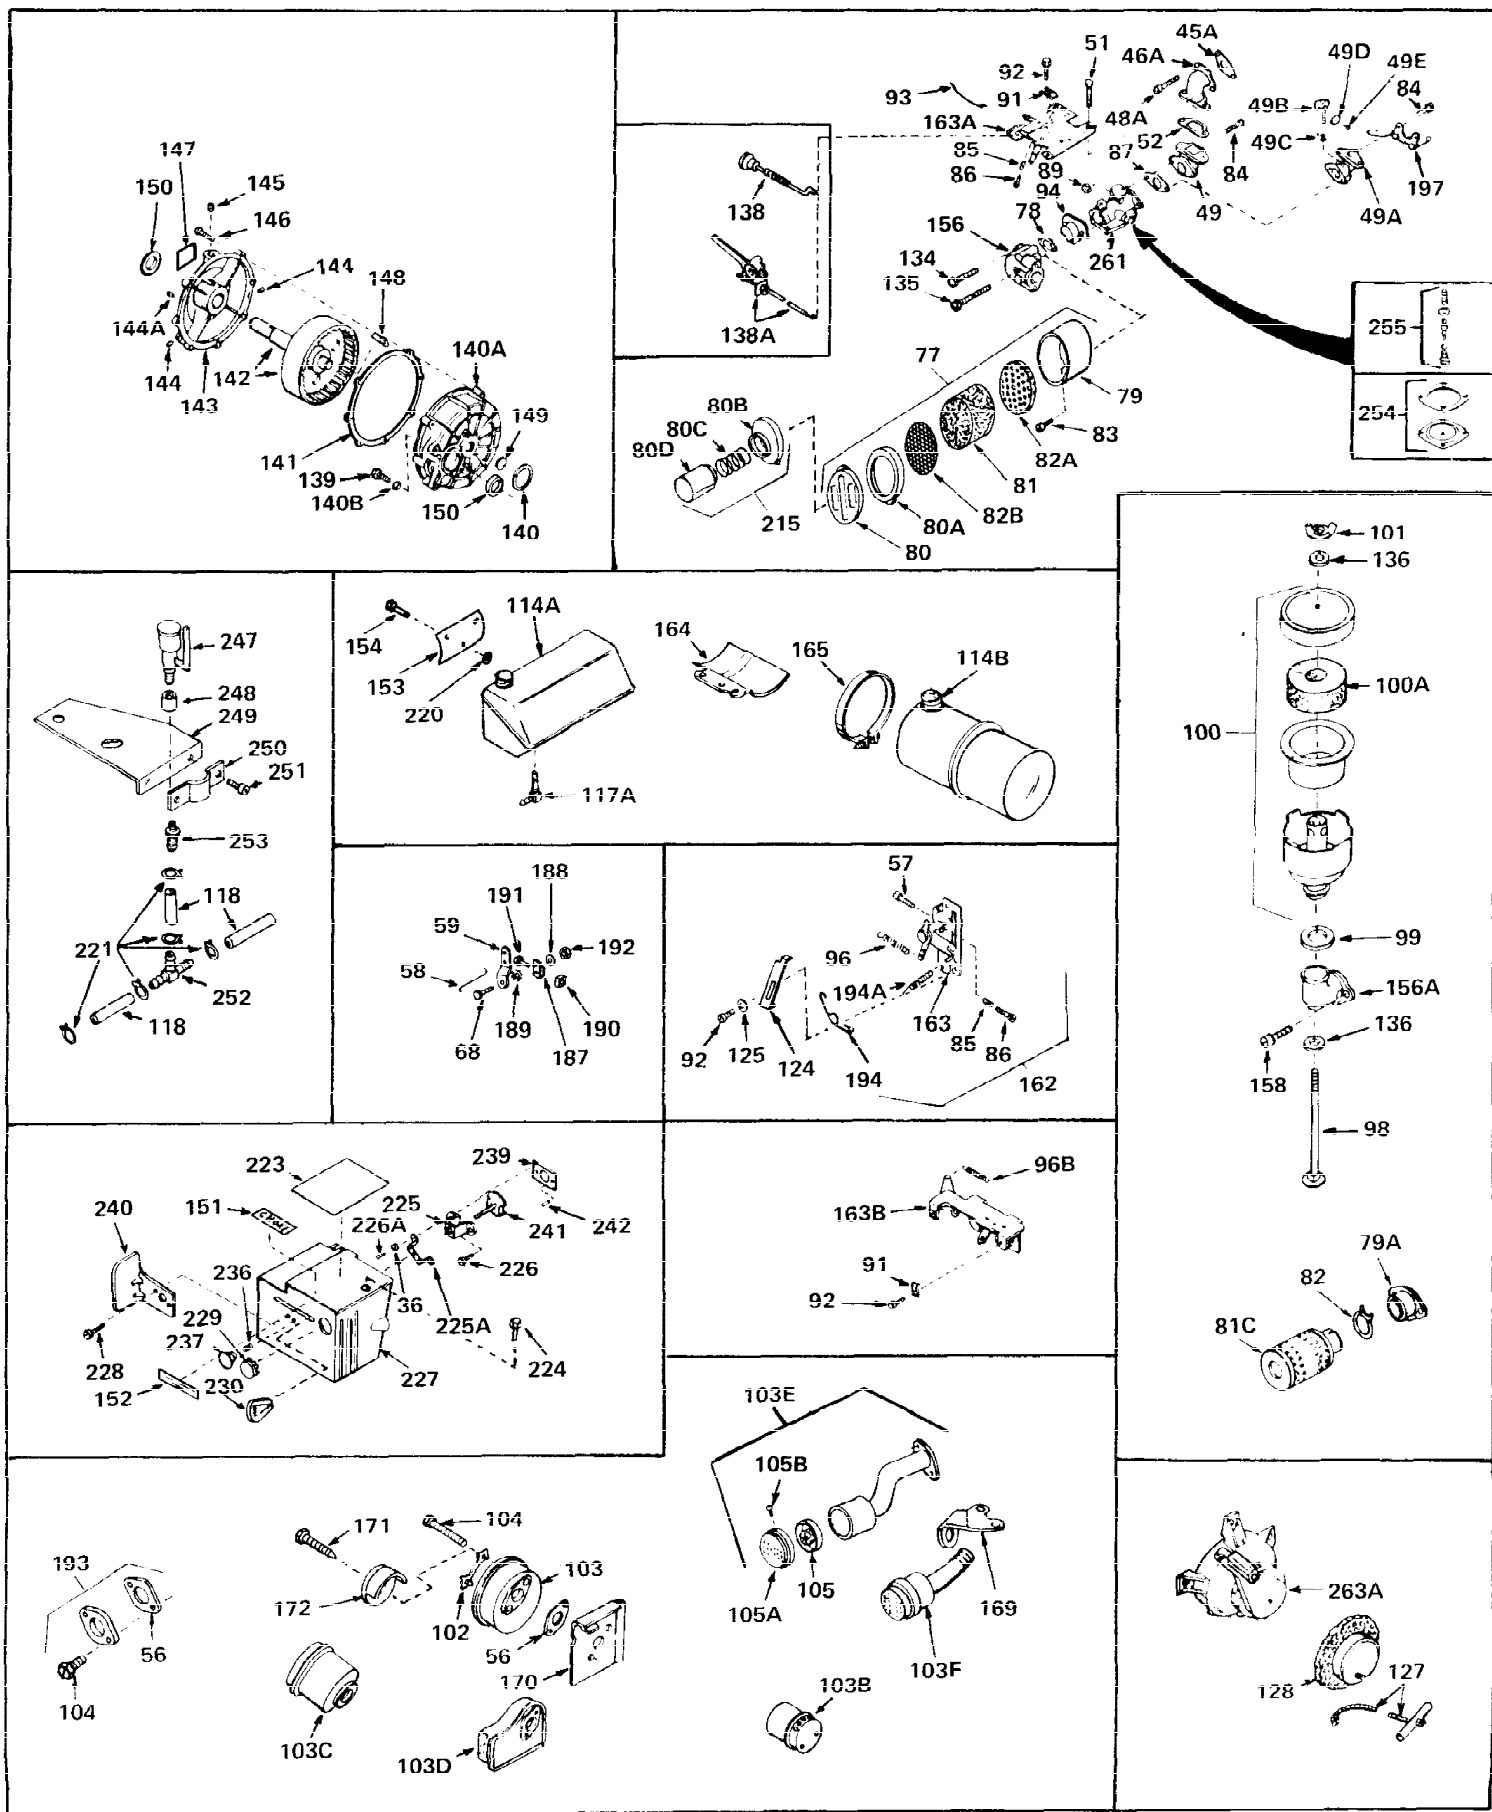

Ref #	Part Number	Qty	Description
36	8269	0	Washer
45A	30188	0	Gasket, Intake pipe
48A	650451	0	Screw
51	650454	0	Screw, Fil. flex hd. 1/4-20 x 3/4
57	28942	0	Screw
57	30091	0	Screw, Hex slotted washer hd., 8-32 x 1/2
57	30200	0	Screw
59	31510	0	Lever, Governor
68	650548	0	Screw, Hex washer hd., 8-32 x 5/16
77	31545	0	Cleaner Assy., Air
78	27272	0	Gasket, Air cleaner
80D	450124	0	Bag, Pre-cleaner
80C	450150	0	Spring, Pre-cleaner
82A	29962	0	Screen, Air cleaner
83	650163	0	Screw, Fil. hd. Sems, 10-32 x 7/8
83	650399	0	Screw, Phil. fil. hd. Sems, 10-32 x 5/8
83	650709	0	Screw
83	28820	0	Screw
84	30564	0	Screw
84	6201	0	Screw
84	6202	0	Screw
84	650551	0	Screw, Hex hd. cap, 1/4-28 x 1-1/4
85	28564	0	Spring, Compression
85	31342	0	Spring, Compression
85	32924	0	Spring, Compression
86	29500	0	Screw, Fil. hd. mach., Sems, 8-32 x 3/4
86	650549	0	Screw
86	650688	0	Screw, Hex hd., 10-32 x 1-5/16" (Drilled
87	26756	0	Gasket, Carburetor
89	29752	0	Nut
91	27793	0	Clip, Conduit
92	28942	0	Screw
96B	31426	0	Spring, Extension
101	9577	0	Nut, Wing, 10-24
102	30083	0	Plate, Locking
103F	33288	0	Muffler
104	27182	0	Screw, Hex hd. cap, 1/4-20 x 3-3/8
104	650253	0	Screw, Hex hd. cap, 1/4-20 x 2-1/4
104	650327	0	Screw, Fil slotted hd. Sems, 114-20 x 2-1/2
104	650493	0	Screw, Hex hd. Sems, 1/4-20 x 1-3/4
104	650561	0	Screw
104	650599	0	Screw, Hex hd. cap, Sems, 1/4-20 x 1-1/2
104	650795	0	Screw, Hex hd. cap, Sems, 1/4-20 x 2-5/16
105A	33172	0	Cover, Muffler
105B	650578	0	Screw
105	33171	0	Screen, Muffler
117A	28584	0	Strainer & Elbow
118	29774	0	Line, Fuel (Braided 8.25")
118	30705	0	Line, Fuel (Braided 16")
118	30962	0	Line, Fuel (Braided 32")
134	650163	0	Screw, Fil. hd. Sems, 10-32 x 7/8
135	650520	0	Screw
135	650544	0	Screw, Pan flex hd., 10-24 x 7/8
136	27183	0	Washer, Fiber
136	31905	0	Washer, Paper