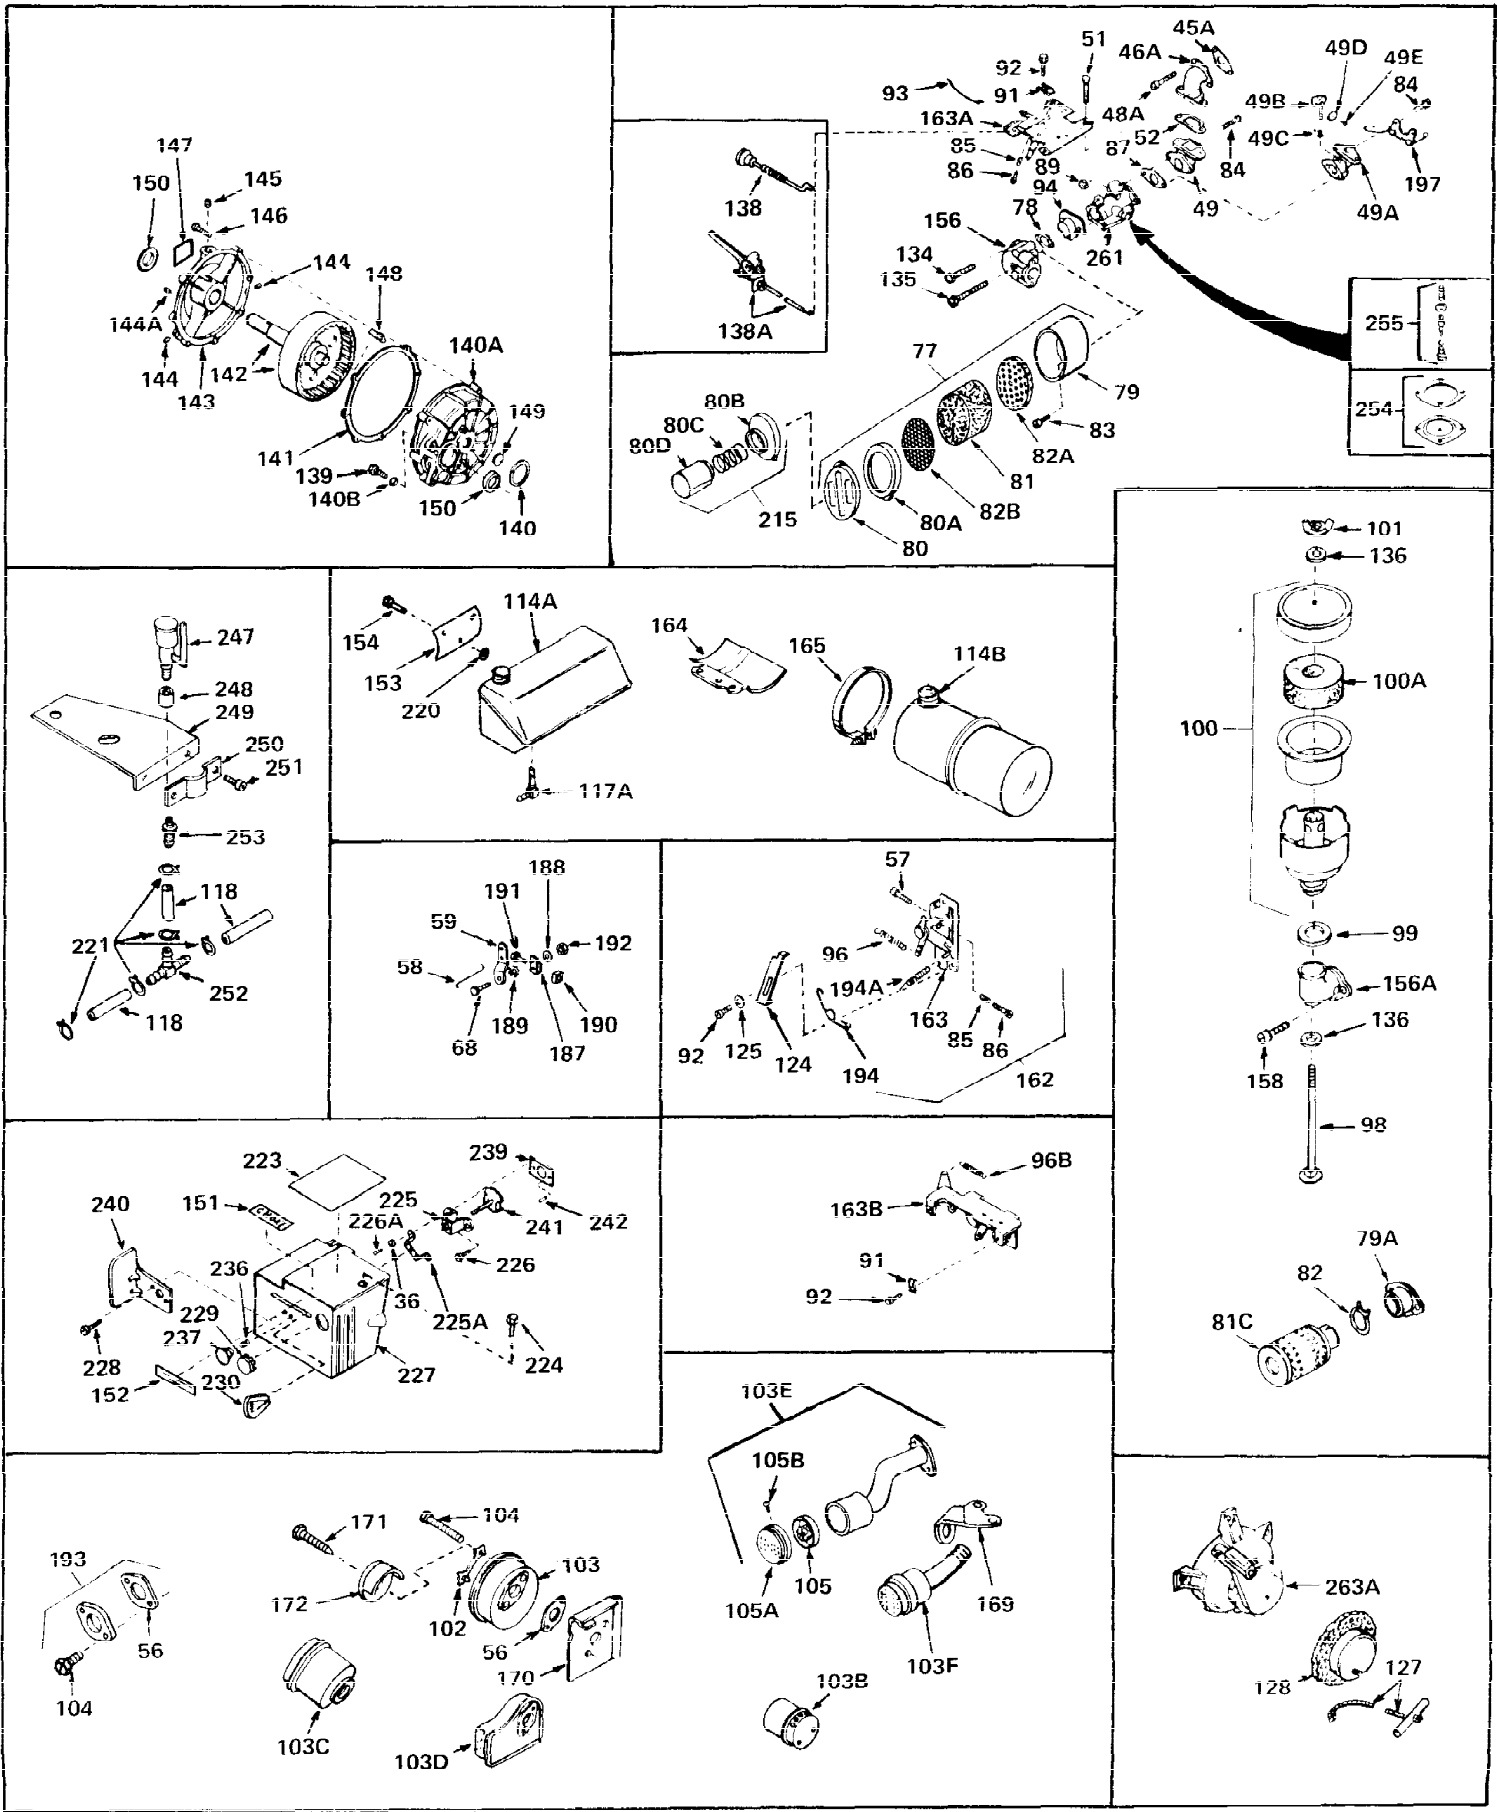

Ref #	Part Number	Qty	Description
36	8269	0	Washer
45A	30188	0	Gasket, Intake pipe
48A	650451	0	Screw
51	650454	0	Screw, Fil. flex hd. 1/4-20 x 3/4
56	30081	0	Gasket, Exhaust
57	28942	0	Screw
57	30091	0	Screw, Hex slotted washer hd., 8-32 x 1/2
57	30200	0	Screw
59	31510	0	Lever, Governor
68	650548	0	Screw, Hex washer hd., 8-32 x 5/16
77	31545	0	Cleaner Assy., Air
78	27272	0	Gasket, Air cleaner
80D	450124	0	Bag, Pre-cleaner
80C	450150	0	Spring, Pre-cleaner
82A	29962	0	Screen, Air cleaner
83	28820	0	Screw
83	650163	0	Screw, Fil. hd. Sems, 10-32 x 7/8
83	650399	0	Screw, Phil. fil. hd. Sems, 10-32 x 5/8
83	650709	0	Screw
84	30564	0	Screw
84	6201	0	Screw
84	6202	0	Screw
84	650551	0	Screw, Hex hd. cap, 1/4-28 x 1-1/4
85	28564	0	Spring, Compression
85	31342	0	Spring, Compression
85	32924	0	Spring, Compression
86	29500	0	Screw, Fil. hd. mach., Sems, 8-32 x 3/4
86	650549	0	Screw
86	650688	0	Screw, Hex hd., 10-32 x 1-5/16" (Drilled
87	26756	0	Gasket, Carburetor
89	29752	0	Nut
91	27793	0	Clip, Conduit
92	28942	0	Screw
96B	31426	0	Spring, Extension
101	9577	0	Nut, Wing, 10-24
102	30083	0	Plate, Locking
103F	33288	0	Muffler
104	27182	0	Screw, Hex hd. cap, 1/4-20 x 3-3/8
104	650253	0	Screw, Hex hd. cap, 1/4-20 x 2-1/4
104	650327	0	Screw, Fil slotted hd. Sems, 114-20 x 2-1/2
104	650493	0	Screw, Hex hd. Sems, 1/4-20 x 1-3/4
104	650561	0	Screw
104	650599	0	Screw, Hex hd. cap, Sems, 1/4-20 x 1-1/2
104	650795	0	Screw, Hex hd. cap, Sems, 1/4-20 x 2-5/16
105	33171	0	Screen, Muffler
105B	650578	0	Screw
105A	33172	0	Cover, Muffler
117A	28584	0	Strainer & Elbow
118	29774	0	Line, Fuel (Braided 8.25")
118	30705	0	Line, Fuel (Braided 16")
118	30962	0	Line, Fuel (Braided 32")
134	650163	0	Screw, Fil. hd. Sems, 10-32 x 7/8
135	650520	0	Screw
135	650544	0	Screw, Pan flex hd., 10-24 x 7/8
136	27183	0	Washer, Fiber