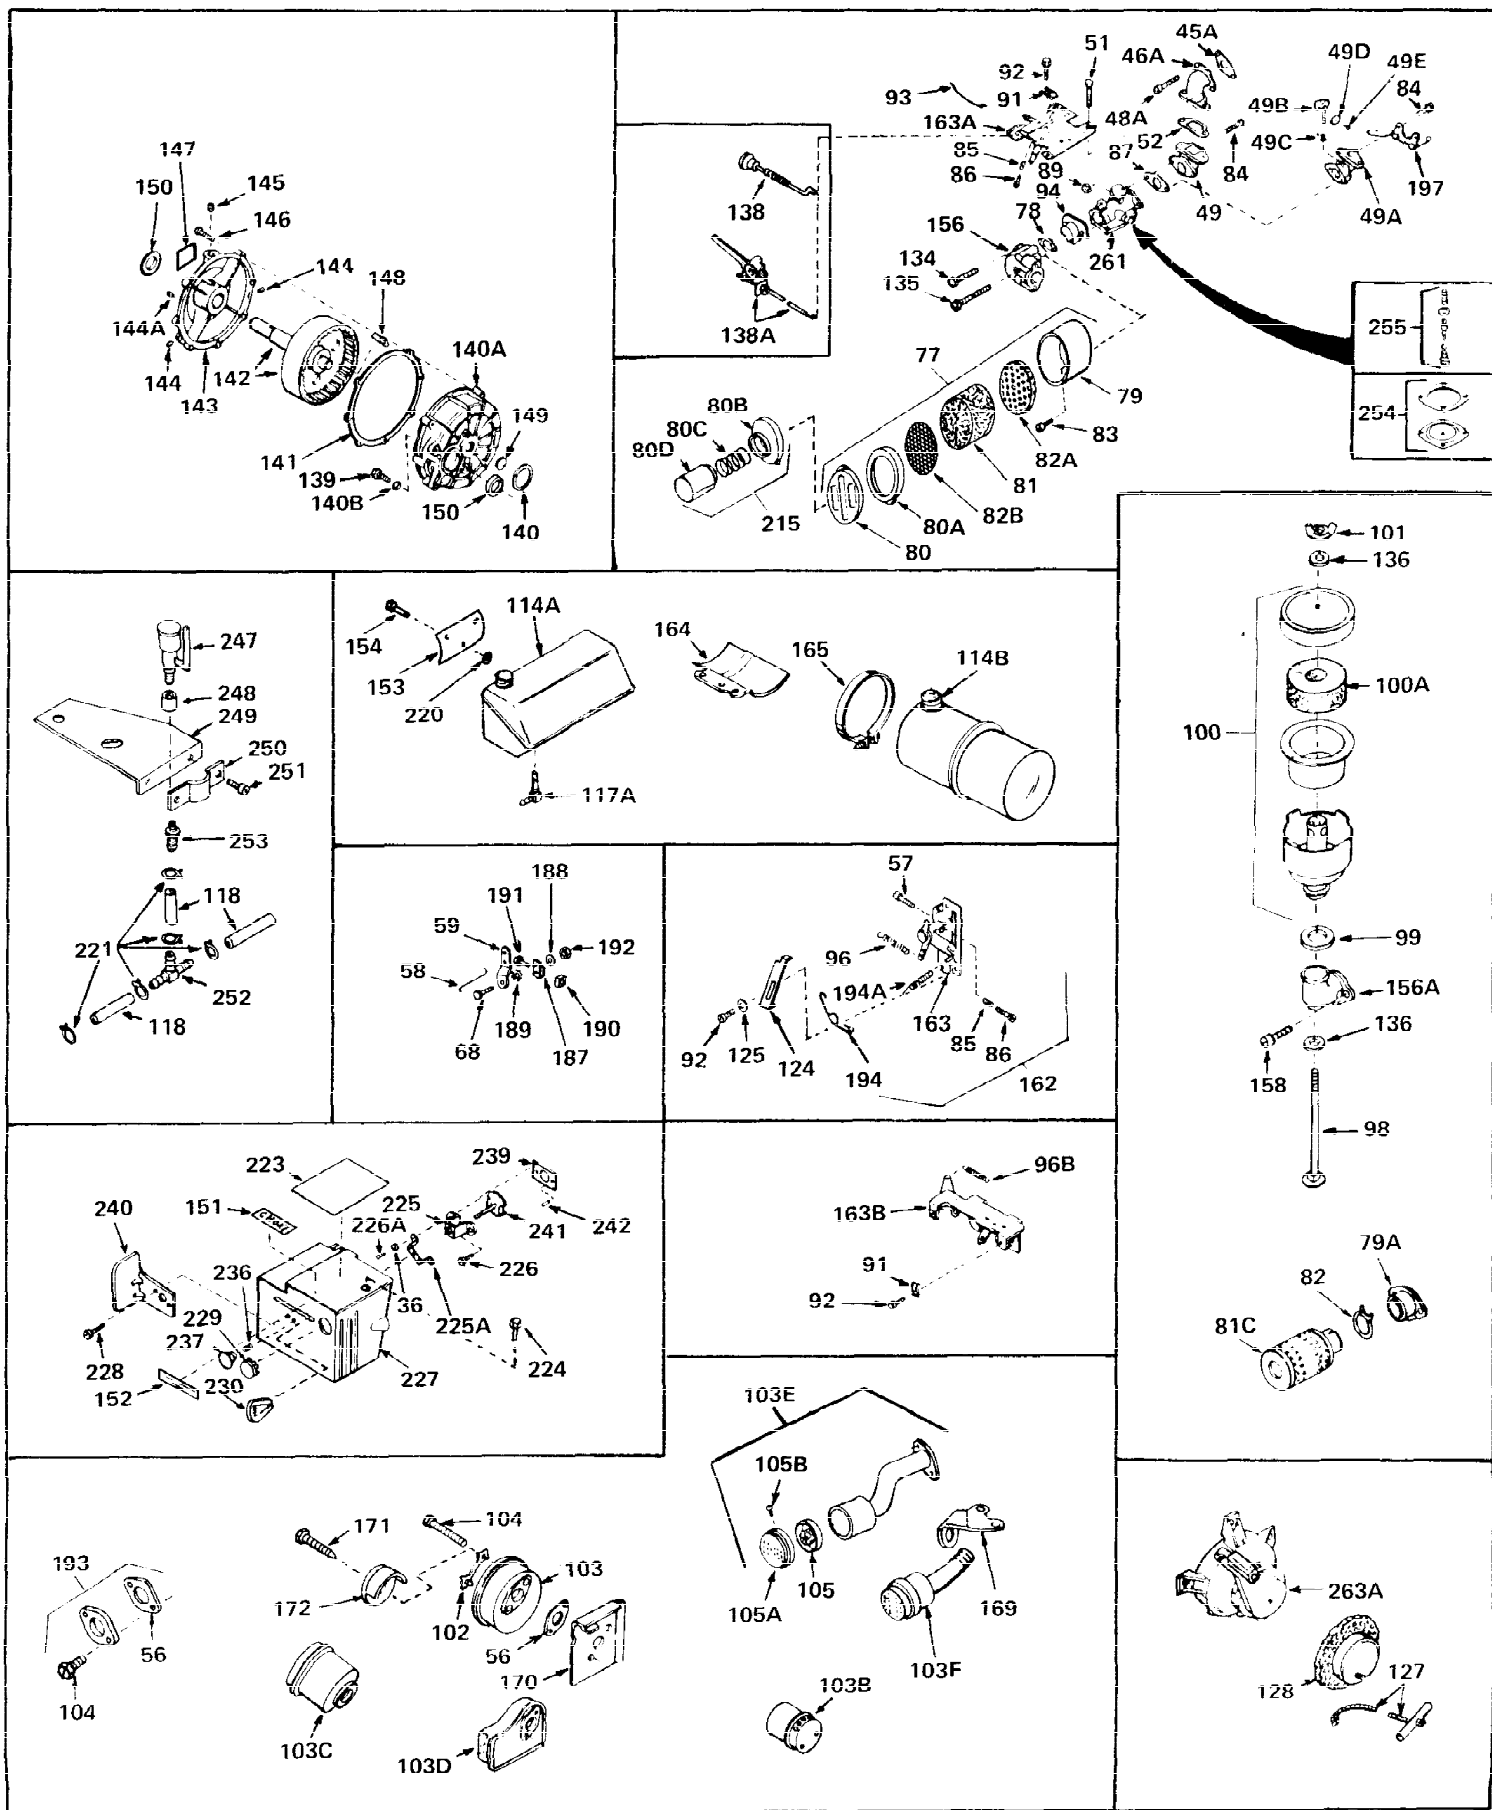

Ref #	Part Number	Qty	Description
36	8269	0	Washer
45A	30188	0	Gasket, Intake pipe
48A	650451	0	Screw
51	650454	0	Screw, Fil. flex hd. 1/4-20 x 3/4
57	28942	0	Screw
57	30091	0	Screw, Hex slotted washer hd., 8-32 x 1/2
57	30200	0	Screw
59	33302	0	Lever, Governor
68	650548	0	Screw, Hex washer hd., 8-32 x 5/16
77	31545	0	Cleaner Assy., Air
78	27272	0	Gasket, Air cleaner
80D	450124	0	Bag, Pre-cleaner
80C	450150	0	Spring, Pre-cleaner
82A	29962	0	Screen, Air cleaner
83	650399	0	Screw, Phil. fil. hd. Sems, 10-32 x 5/8
83	650709	0	Screw
83	28820	0	Screw
83	650163	0	Screw, Fil. hd. Sems, 10-32 x 7/8
84	30564	0	Screw
84	6201	0	Screw
84	6202	0	Screw
84	650551	0	Screw, Hex hd. cap, 1/4-28 x 1-1/4
85	28564	0	Spring, Compression
85	31342	0	Spring, Compression
85	32924	0	Spring, Compression
86	29500	0	Screw, Fil. hd. mach., Sems, 8-32 x 3/4
86	650549	0	Screw
86	650688	0	Screw, Hex hd., 10-32 x 1-5/16" (Drilled
87	26756	0	Gasket, Carburetor
89	29752	0	Nut
91	27793	0	Clip, Conduit
92	28942	0	Screw
96B	31426	0	Spring, Extension
101	9577	0	Nut, Wing, 10-24
102	30083	0	Plate, Locking
103F	33288	0	Muffler
104	27182	0	Screw, Hex hd. cap, 1/4-20 x 3-3/8
104	650253	0	Screw, Hex hd. cap, 1/4-20 x 2-1/4
104	650327	0	Screw, Fil slotted hd. Sems, 114-20 x 2-1/2
104	650493	0	Screw, Hex hd. Sems, 1/4-20 x 1-3/4
104	650561	0	Screw
104	650599	0	Screw, Hex hd. cap, Sems, 1/4-20 x 1-1/2
104	650795	0	Screw, Hex hd. cap, Sems, 1/4-20 x 2-5/16
105B	650578	0	Screw
105A	33172	0	Cover, Muffler
105	33171	0	Screen, Muffler
117A	28584	0	Strainer & Elbow
118	29774	0	Line, Fuel (Braided 8.25")
118	30705	0	Line, Fuel (Braided 16")
118	30962	0	Line, Fuel (Braided 32")
134	650163	0	Screw, Fil. hd. Sems, 10-32 x 7/8
135	650520	0	Screw
135	650544	0	Screw, Pan flex hd., 10-24 x 7/8
136	27183	0	Washer, Fiber
136	31905	0	Washer, Paper