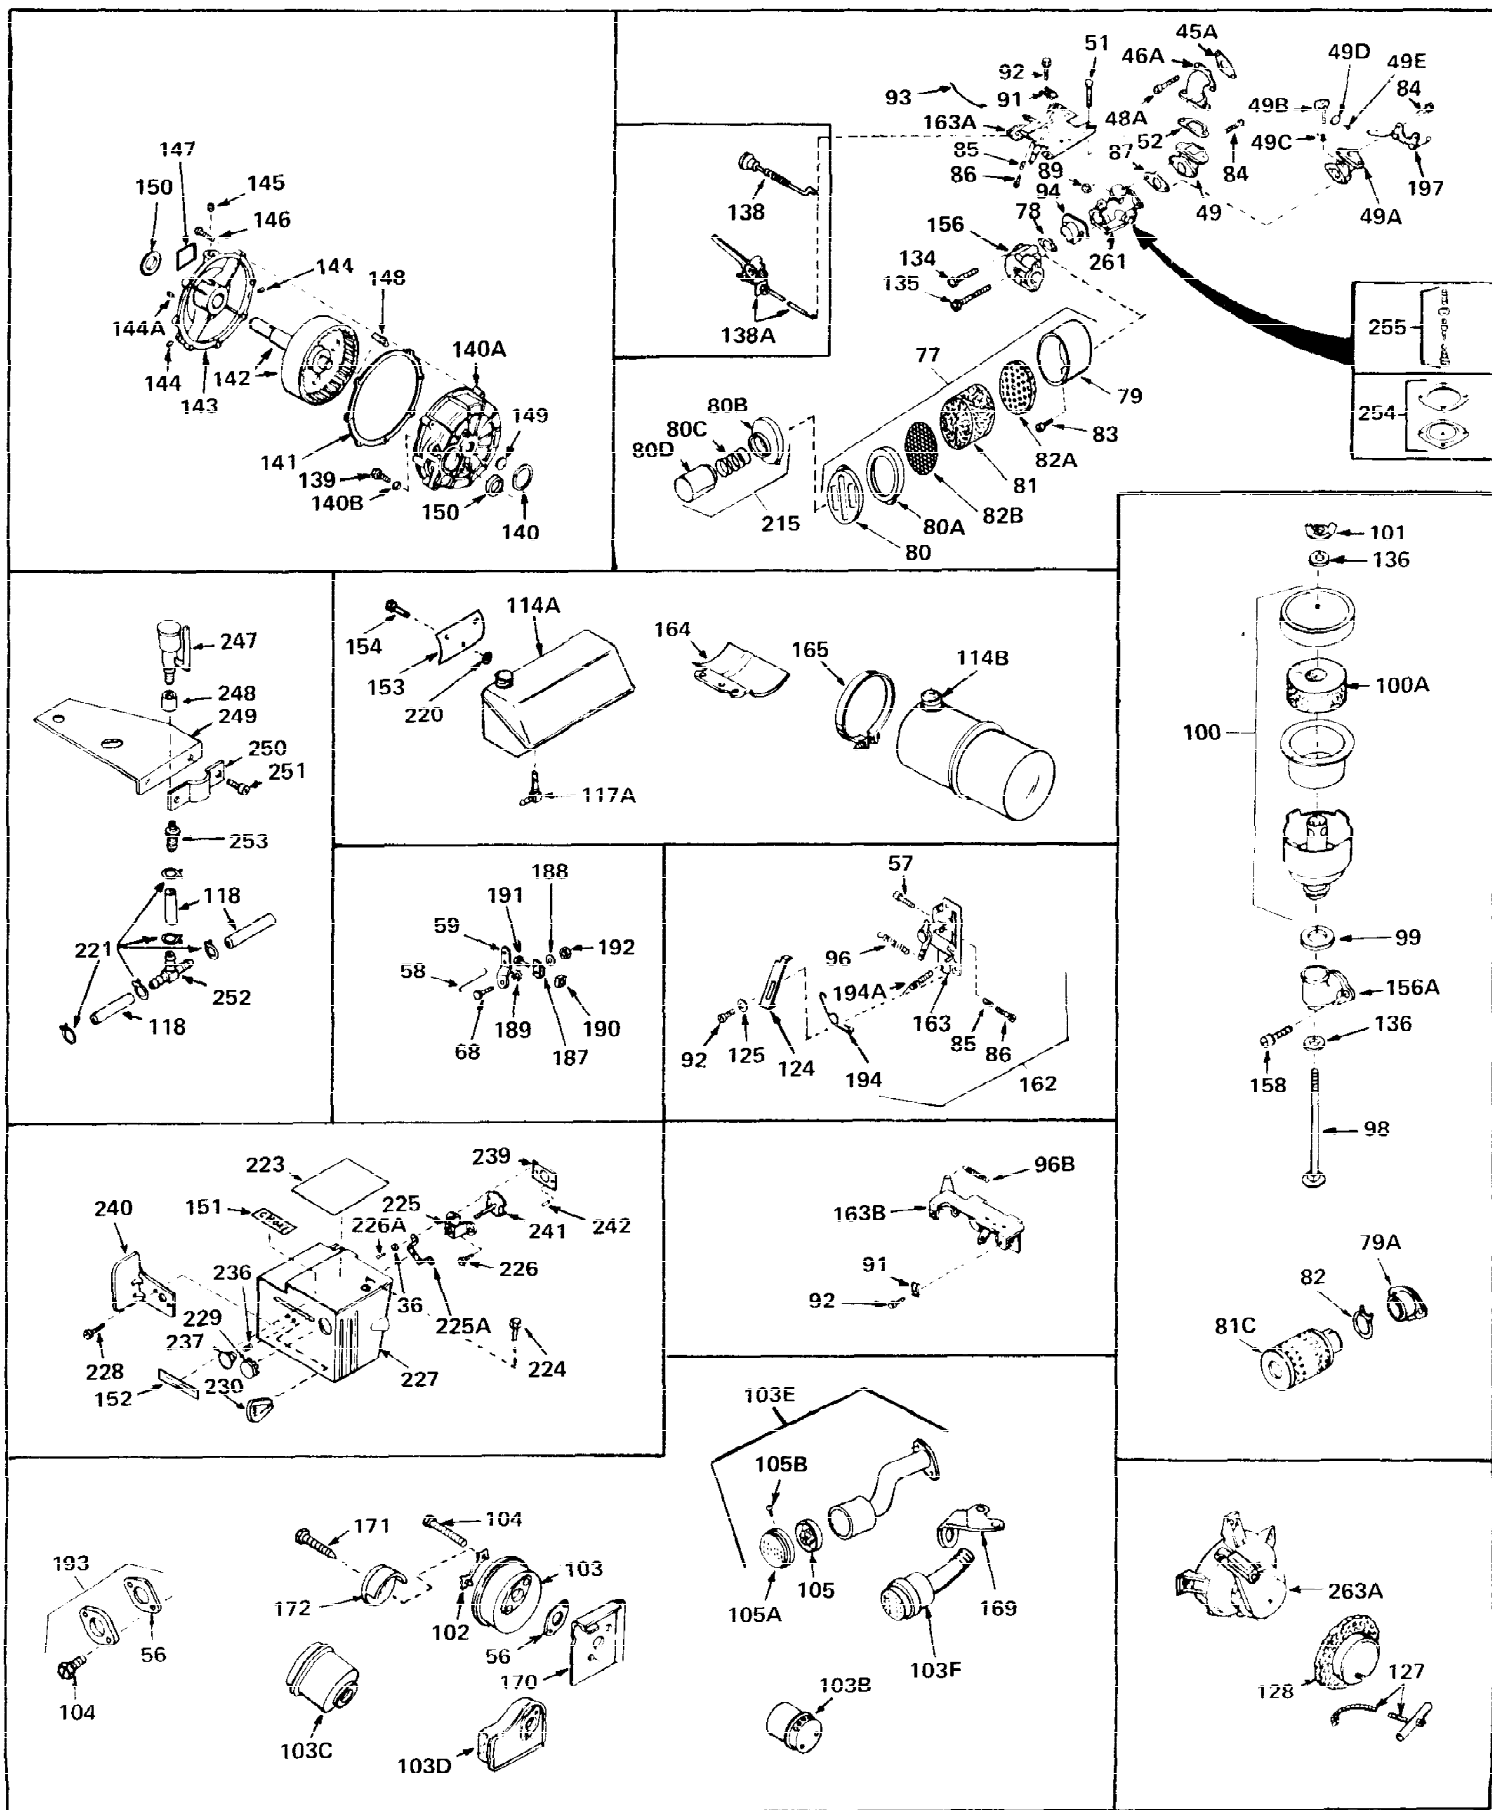

Ref #	Part Number	Qty	Description
36	8269	0	Washer
45A	30188	0	Gasket, Intake pipe
46A	31429	0	Pipe, Upper intake
48A	650451	0	Screw
49	31430	0	Pipe, Lower intake
51	650454	0	Screw, Fil. flex hd. 1/4-20 x 3/4
52	31340	0	Gasket, Intake pipe
56	30081	0	Gasket, Exhaust
57	28942	0	Screw
57	30091	0	Screw, Hex slotted washer hd., 8-32 x 1/2
57	30200	0	Screw
59	31336	0	Lever, Governor
68	650548	0	Screw, Hex washer hd., 8-32 x 5/16
77	31545	0	Cleaner Assy., Air
78	27272	0	Gasket, Air cleaner
79	450208	0	Body, Air cleaner
80	32302	0	Cover, Air cleaner
80C	450150	0	Spring, Pre-cleaner
80D	450124	0	Bag, Pre-cleaner
81	29961	0	Element, Air cleaner
82A	29962	0	Screen, Air cleaner
83	28820	0	Screw
83	650163	0	Screw, Fil. hd. Sems, 10-32 x 7/8
83	650399	0	Screw, Phil. fil. hd. Sems, 10-32 x 5/8
83	650709	0	Screw
84	30564	0	Screw
84	6201	0	Screw
84	6202	0	Screw
84	650551	0	Screw, Hex hd. cap, 1/4-28 x 1-1/4
85	28564	0	Spring, Compression
85	31342	0	Spring, Compression
85	32924	0	Spring, Compression
86	29500	0	Screw, Fil. hd. mach., Sems, 8-32 x 3/4
86	650549	0	Screw
86	650688	0	Screw, Hex hd., 10-32 x 1-5/16" (Drilled
87	31688	0	Gasket, Carburetor (1/8 thick)
89	29752	0	Nut
91	27793	0	Clip, Conduit
92	28942	0	Screw
96	31349	0	Spring, Extension
101	9577	0	Nut, Wing, 10-24
102	30083	0	Plate, Locking
103F	33288	0	Muffler
103	30996	0	Muffler
104	27182	0	Screw, Hex hd. cap, 1/4-20 x 3-3/8
104	650253	0	Screw, Hex hd. cap, 1/4-20 x 2-1/4
104	650327	0	Screw, Fil slotted hd. Sems, 114-20 x 2-1/2
104	650493	0	Screw, Hex hd. Sems, 1/4-20 x 1-3/4
104	650561	0	Screw
104	650599	0	Screw, Hex hd. cap, Sems, 1/4-20 x 1-1/2
104	650795	0	Screw, Hex hd. cap, Sems, 1/4-20 x 2-5/16
105B	650578	0	Screw
105A	33172	0	Cover, Muffler
105	33171	0	Screen, Muffler
117A	28584	0	Strainer & Elbow